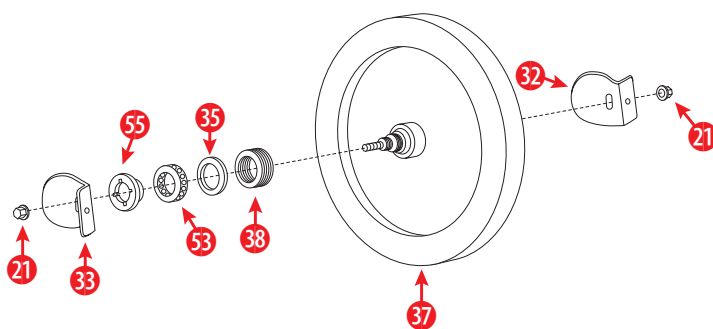

## NGS Schematics

#### Spinner Elite, SE Only

21	SP95149	Axle Nut	\$ 1.02
32	SP95141	Chain Adjustment Bracket, SE, Left	2.80
32	SP95420	Chain Adjustment Bracket, Elite, Left	2.80
33	SP95421	Chain Adjustment Bracket, Elite, Right	2.80
33	SP95140	Chain Adjustment Bracket, SE, Right	2.80
35	SP98416	Anti-Slip Plate	20.00
37	SP95147	Flywheel Assembly, SE	360.00
37	SP98413	Flywheel Assembly, Elite, Red	360.00
38	SP98415	Spring for Hub	10.60
53	SP98419	Hub Sprocket w/ Bearing, Elite	198.00
55	SP98420	Flanged Hub Locknut	40.80