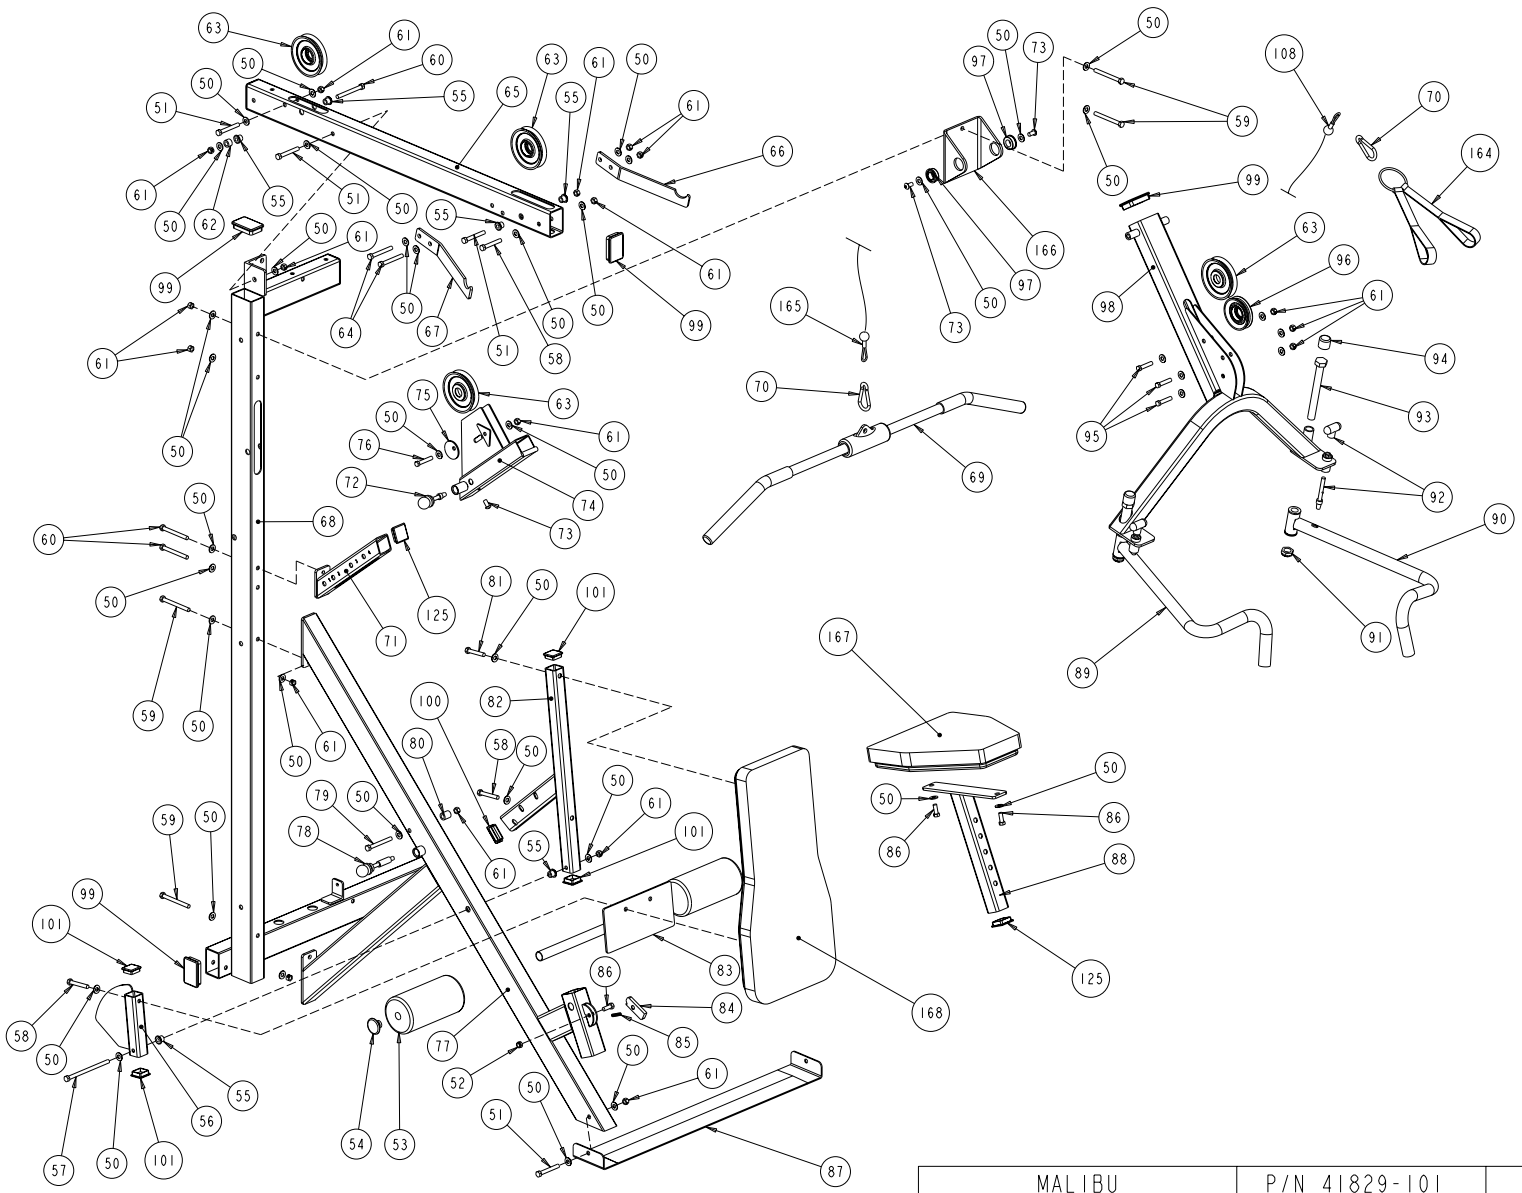

MALIBU	P/N 41829-101	REV: E
DRAWN BY: M.HAMILTON	DATE: 12.15.00	SHEET 1 OF 6

MALIBU	P/N 41829-101	REV: E
DRAWN BY: M.HAMILTON	DATE: 12.15.00	SHEET 2 OF 6

MALIBU	P/N 41829-101	REV: E
DRAWN BY: M.HAMILTON	DATE: 12.15.00	SHEET 3 OF 6

MALIBU	P/N 41829-101	REV: E
DRAWN BY: M.HAMILTON	DATE: 12.15.00	SHEET 4 OF 6

MALIBU	P/N 41829-101	REV: E
DRAWN BY: M.HAMILTON	DATE: 12.15.00	SHEET 5 OF 6

MALIBU	P/N 41829-101	REV: E
DRAN BY: M.HAMILTON	DATE: 12.15.00	SHEET 6 OF 6