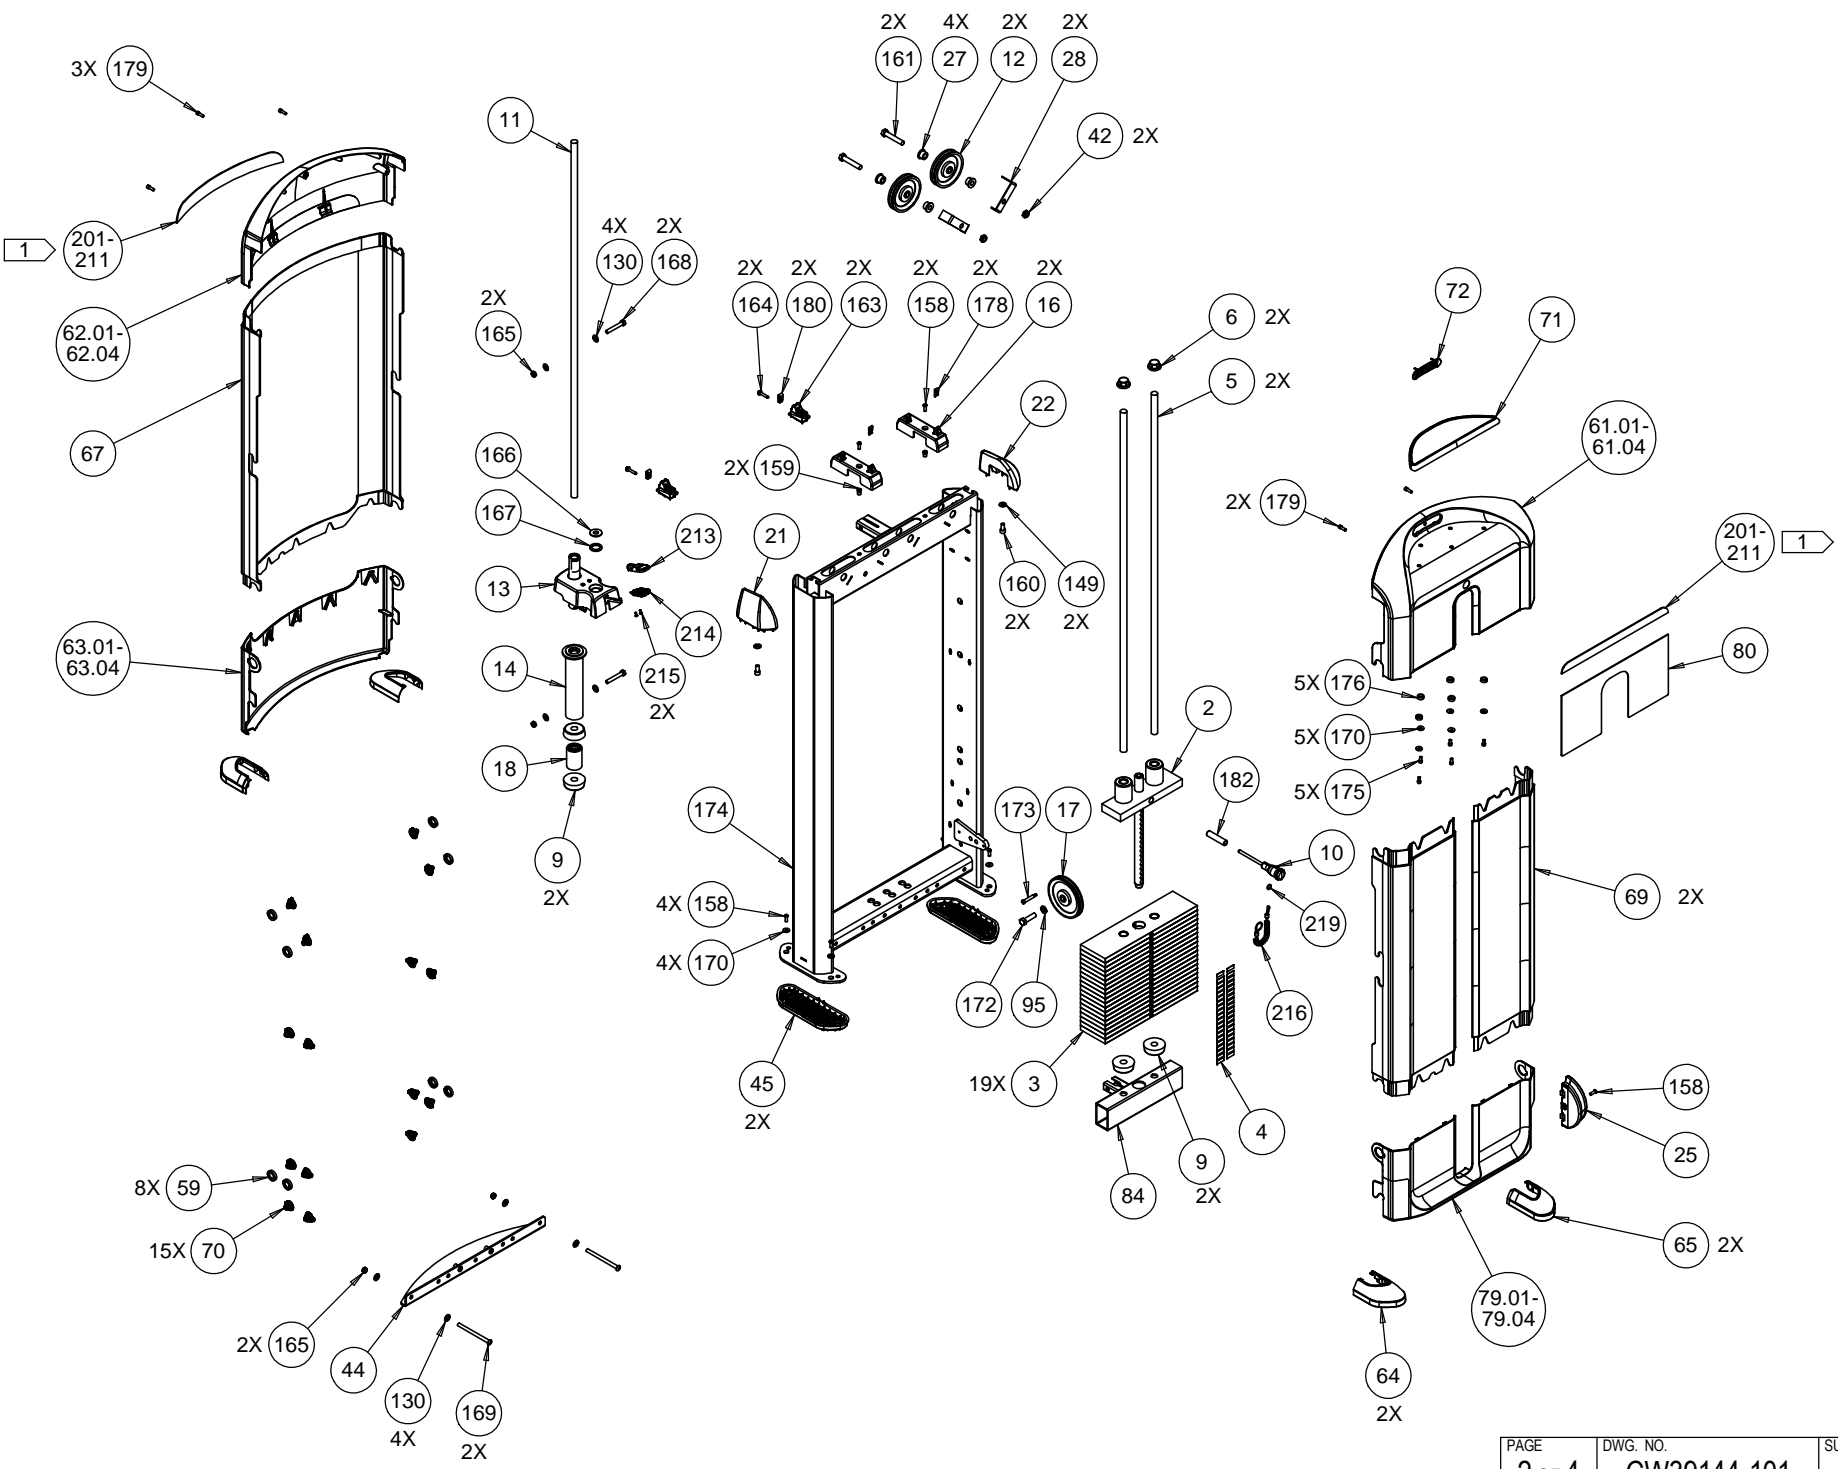

NOTES:

1 THIS LABEL IS FURNISHED AS PART OF A LABEL KIT.
ORDER REPLACEMENT LABEL KITS AS FOLLOWS:

- 201 ENGLISH
- 202 CHINESE
- 203 FRENCH
- 204 GERMAN
- 205 JAPANESE
- 206 SPANISH
- 207 DUTCH
- 208 PORTUGUESE
- 209 RUSSIAN
- 210 HEBREW
- 211 ITALIAN

PRODUCT:				DSL515, CONV. SHOULDER PRESS		PRECOR	
DRWN BY	1/10/14	KAW	SIZE	PAGE	DWG. NO.	SUBREV	
CS	1/8/14	BG	A	1 OF 4	CW39144-101	A	

D

C

B

A

D

C

B