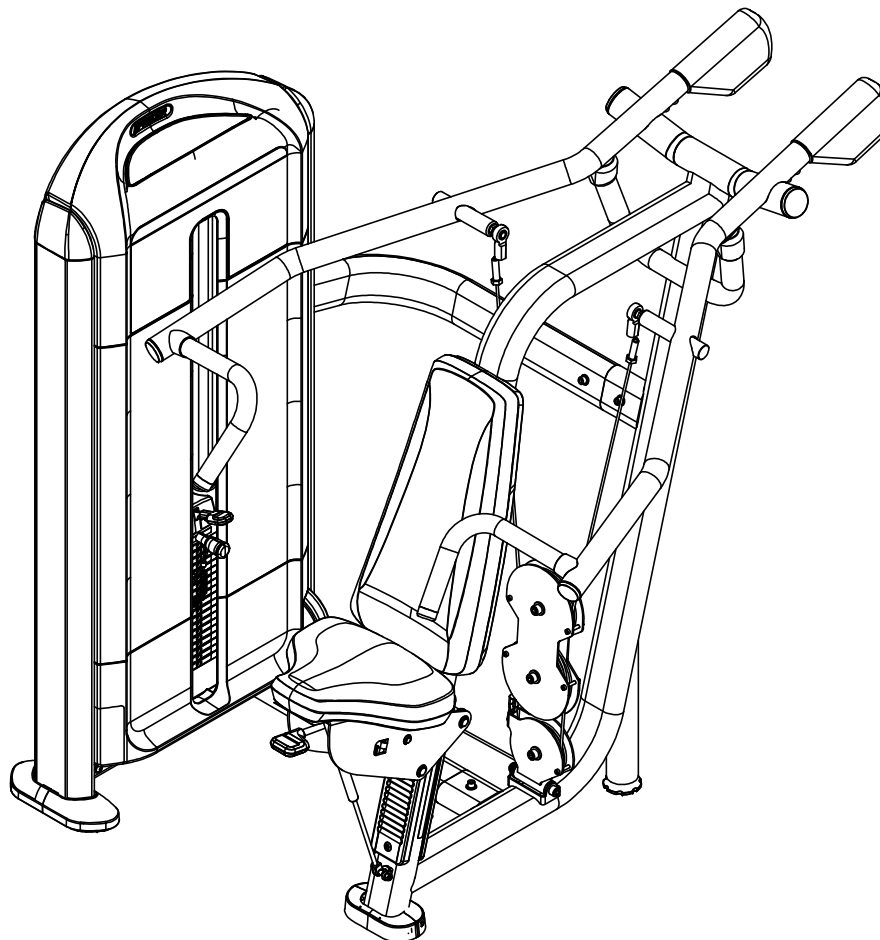

PRODUCT:				DSL515, CONV. SHOULDER PRESS		PRECOR	
DRWN BY	1/10/14	KAW	SIZE	PAGE	DWG. NO.	SUBREV	
CS	1/8/14	BG	A	1 OF 4	CW39144-101	A	

D

C

B

A

D

C

B