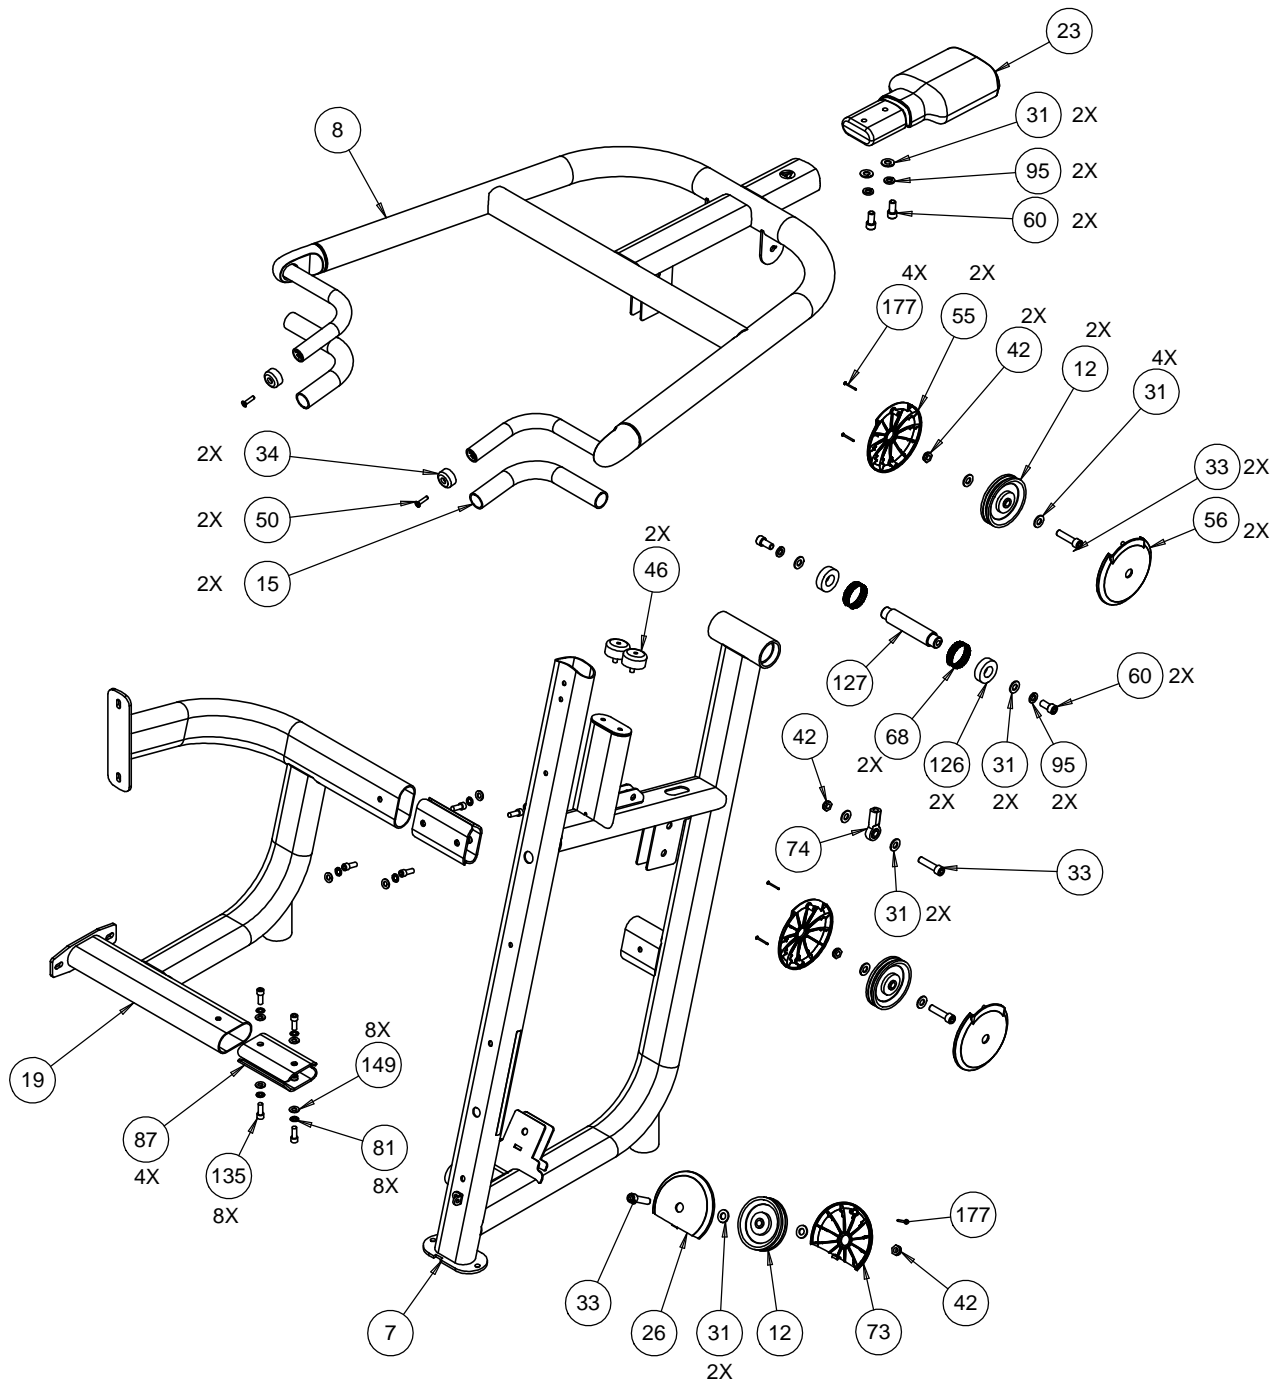

NOTES:

1 THIS LABEL IS FURNISHED AS PART OF A LABEL KIT.
ORDER REPLACEMENT LABEL KITS AS FOLLOWS:

- 201 ENGLISH
- 202 CHINESE
- 203 FRENCH
- 204 GERMAN
- 205 JAPANESE
- 206 SPANISH
- 207 DUTCH
- 208 PORTUGUESE
- 209 RUSSIAN
- 210 HEBREW
- 211 ITALIAN

PRODUCT:				DSL500, SHOULDER PRESS		PRECOR	
DRWN BY	1/30/14	KAW	SIZE	PAGE	DWG. NO.	SUBREV	
CS	1/23/14	BG	A	1 OF 4	CW39062-101	D	

D

C

B

A

D

C

B