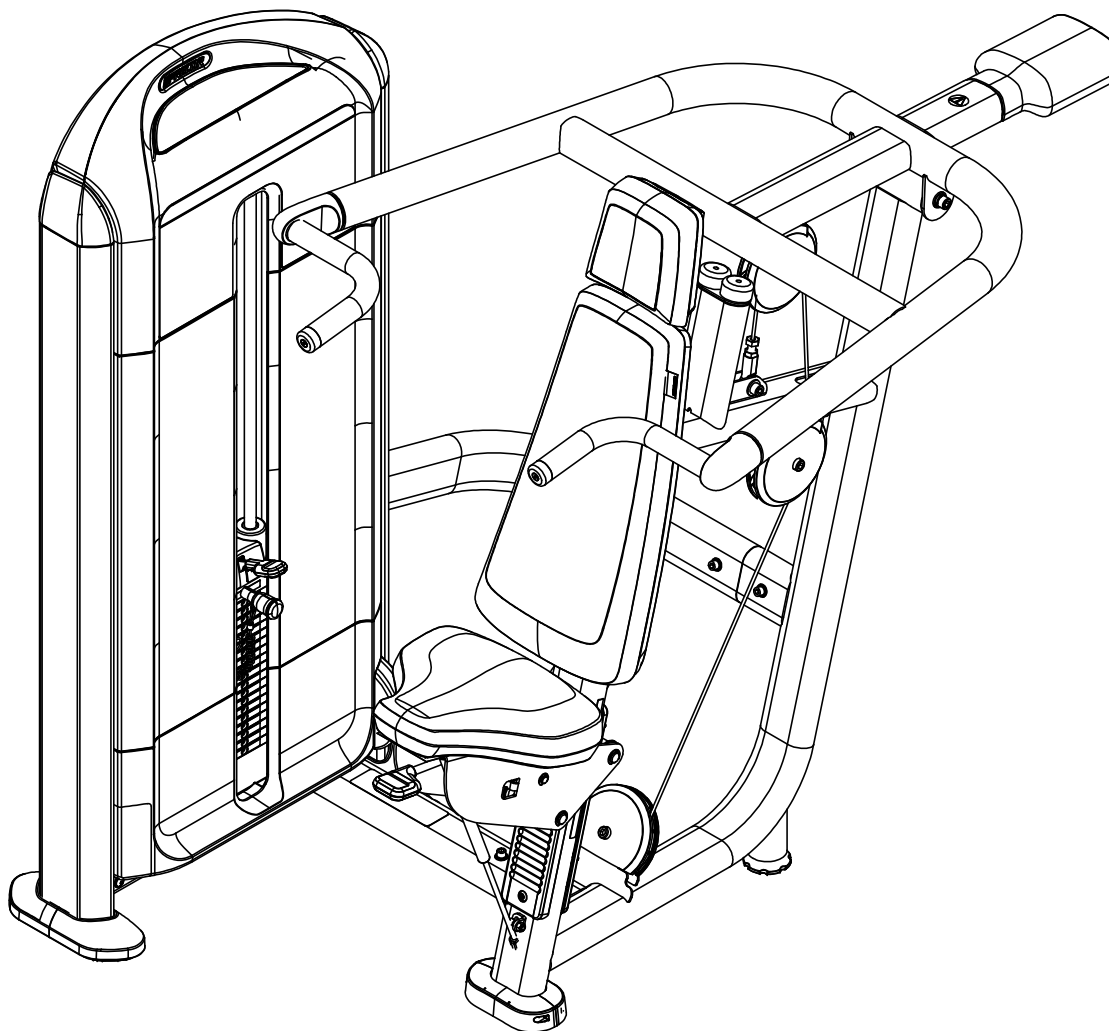

PRODUCT:				DSL500, SHOULDER PRESS		PRECOR	
DRWN BY	1/30/14	KAW	SIZE	PAGE	DWG. NO.	SUBREV	
CS	1/23/14	BG	A	1 OF 4	CW39062-101	D	

D

C

B

A

D

C

B