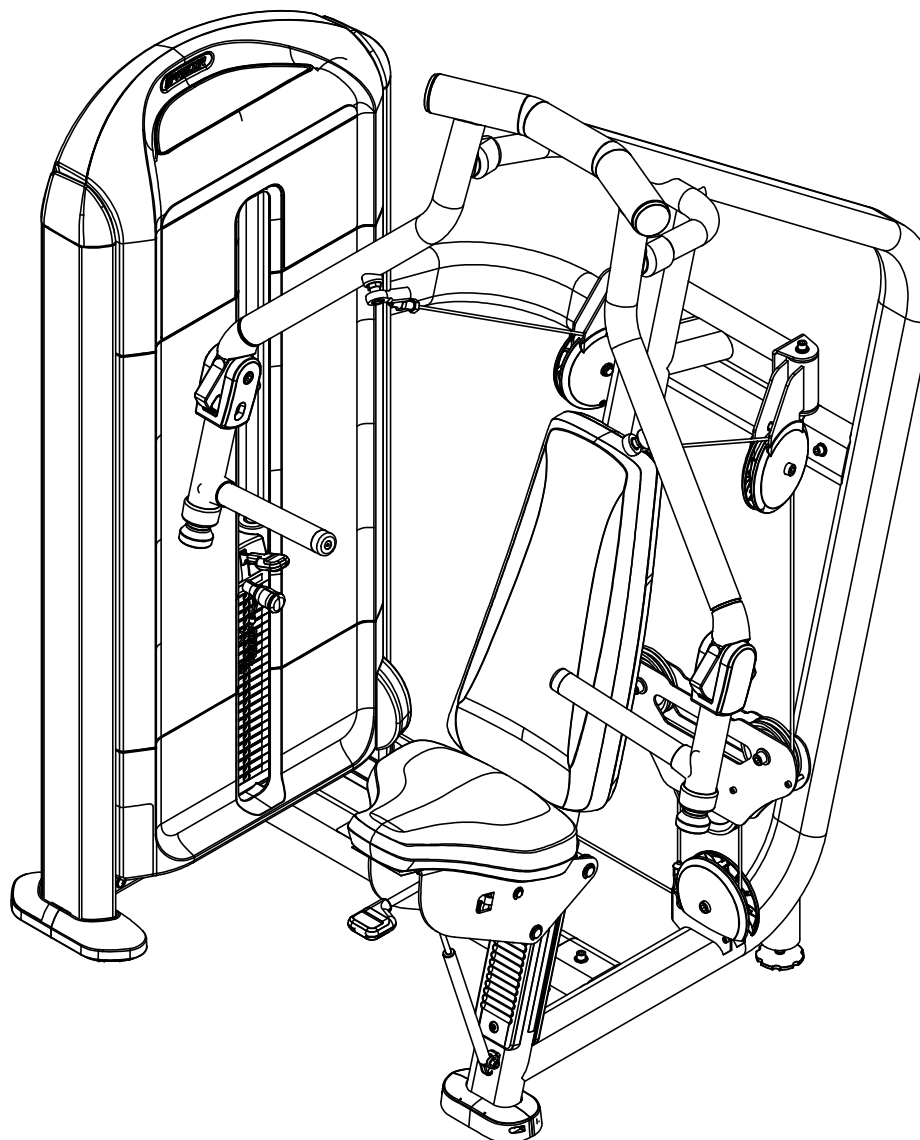

PRODUCT:

DSL414, DS CONV CHEST PRESS

DRWN BY

3/20/14

KAW

SIZE

A

PAGE