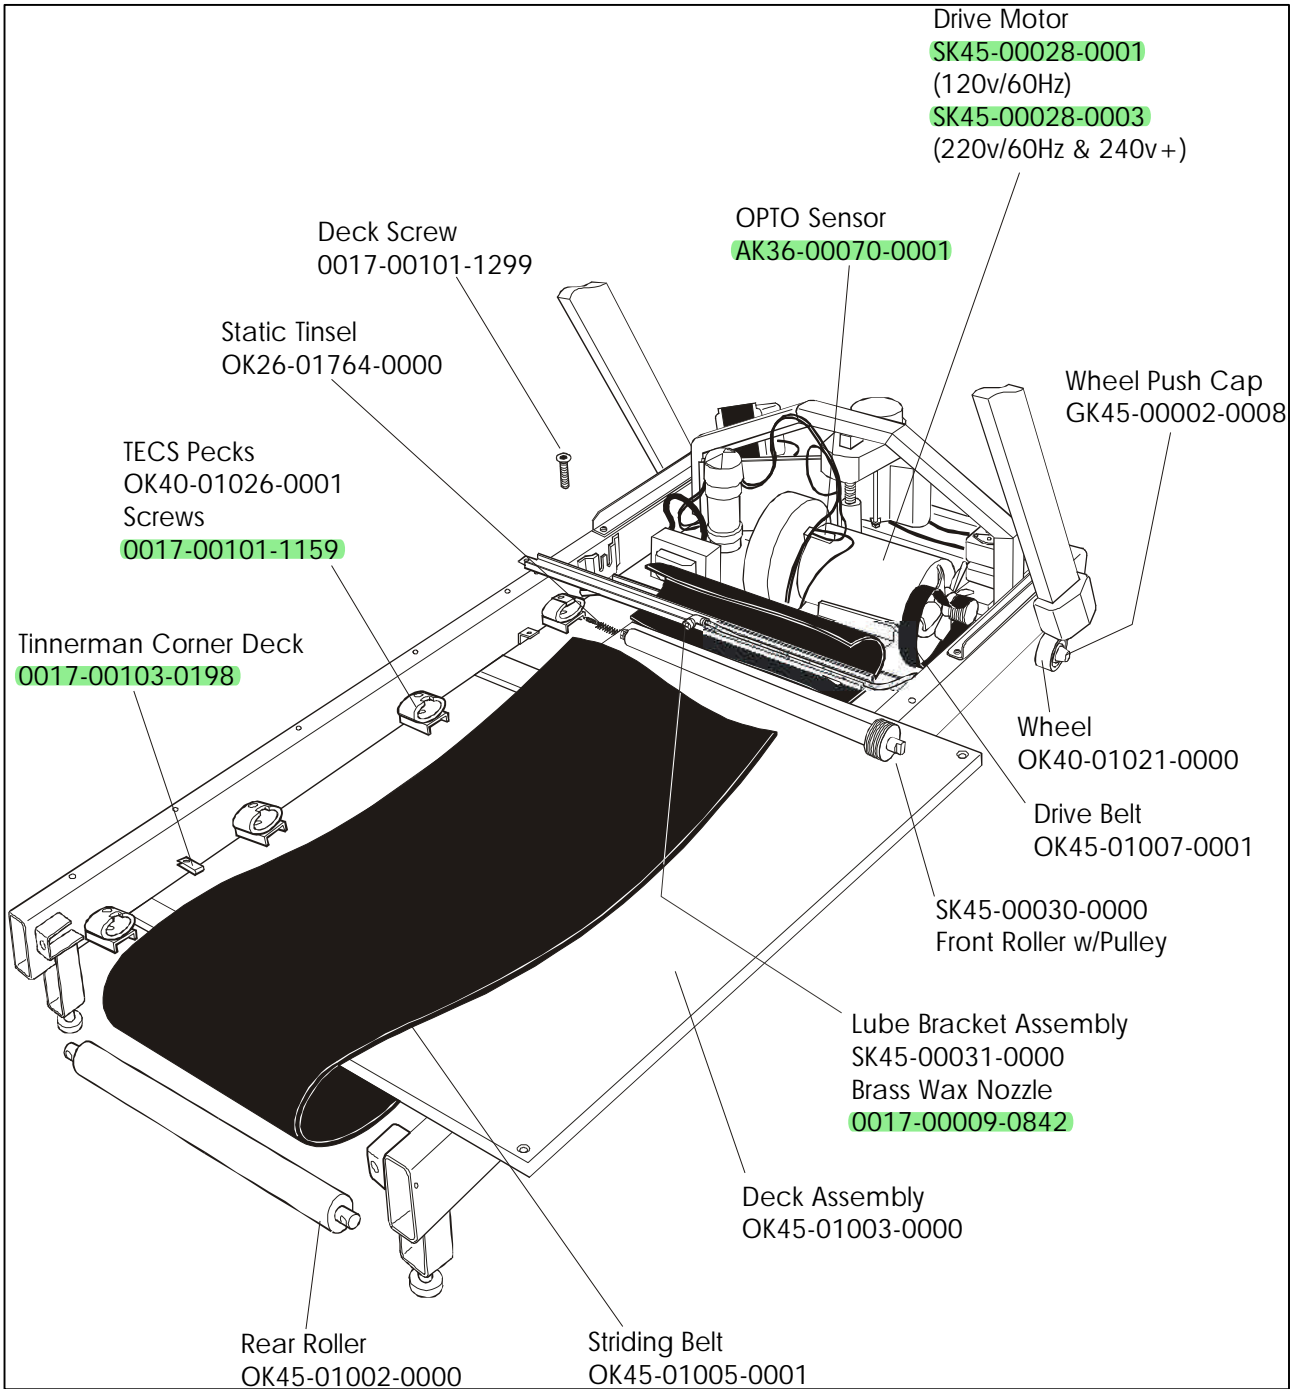

**TR-8500  
TREADMILL**

**GK45-00001-XXXX**  
**SN # 352000 - 353476**

**TR-8500  
TREADMILL**

**GK45-00001-XXXX**

**SN # 352000 - 353476**

**TR-8500  
TREADMILL**

**GK45-00001-XXXX**  
**SN # 352000 - 353476**