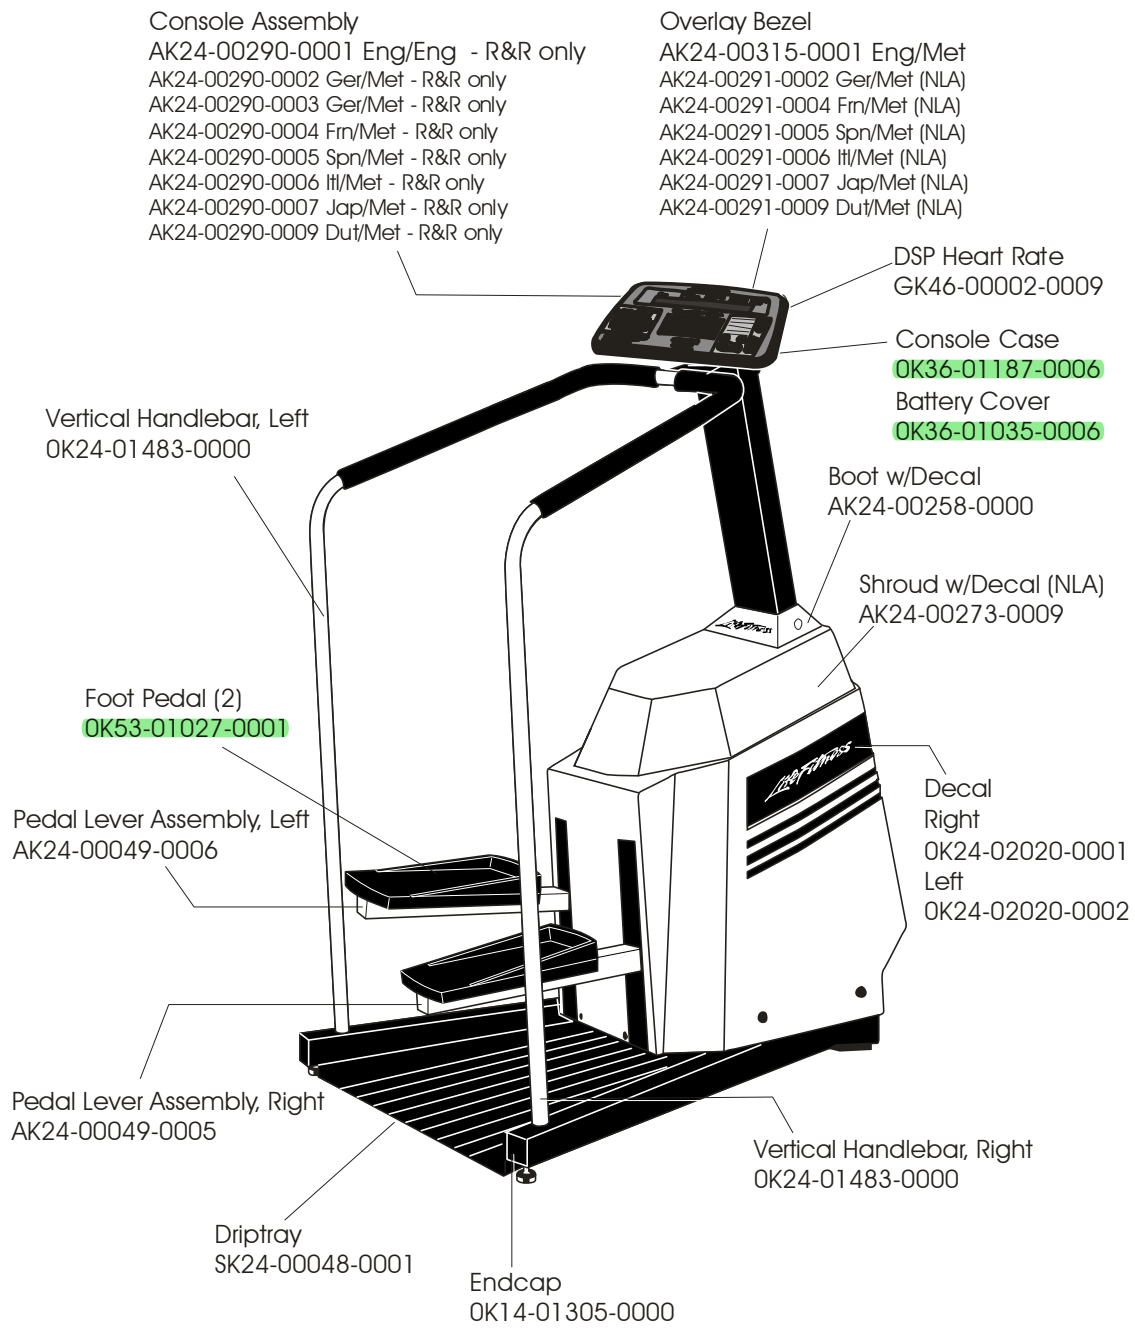

LS-9100T STAIRCLIMBER

GK24-00025-XXXX
SN: 218304 & up

Not Shown:
Main Cable
AK24-00228-0002
Parts Bag
AK24-00268-0000

LS-9100T STAIRCLIMBER

GK24-00025-XXXX
SN: 218304 & up

LS-9100T
STAIRCLIMBER

GK24-00025-XXXX
SN: 218304 & up