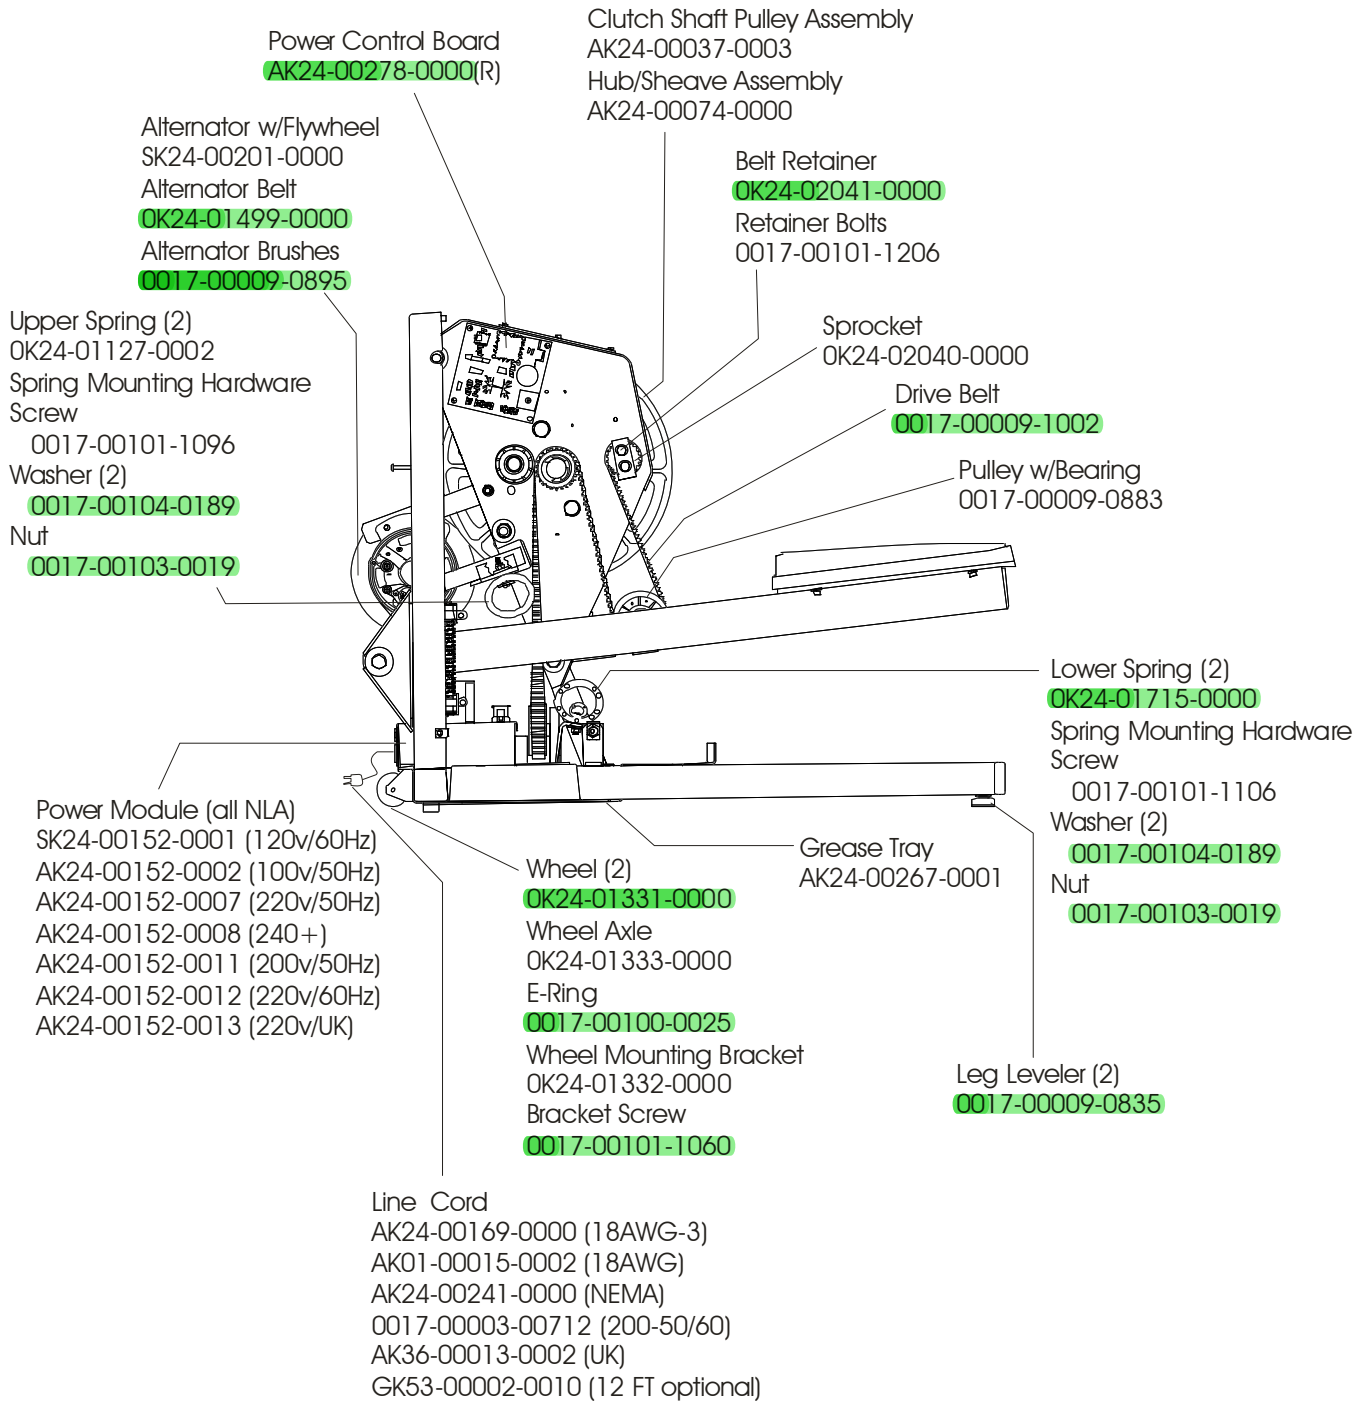

LS-9100T STAIRCLIMBER

GK24-00025-XXXX
SN: 218304 & up

Not Shown:
Main Cable
AK24-00228-0002
Parts Bag
AK24-00268-0000

LS-9100T STAIRCLIMBER

GK24-00025-XXXX
SN: 218304 & up

LS-9100T
STAIRCLIMBER

GK24-00025-XXXX
SN: 218304 & up