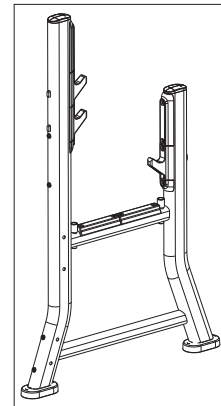

SOMB SIGNATURE OLYMPIC MILITARY BENCH COMPONENT ASSEMBLY LEGEND

ITEM NO.	QTY.	PART NO.	DESCRIPTION
1	1	81583XX	ASSY, SOMB, SEAT FRAME
2	1	81886XX	ASSY, SOMB, LEFT SIDE FRAME
3	1	81577XX	ASSY, SOMB, RIGHT SIDE FRAME
4	1	81591XX	WLDMT, SOMB, X-MEM
5	1	81594XX	ASSY, SOMB, SPOTTER PLATFORM
6	1	78140XX	PAD, 24 X 11 FLAT
7	1	78138XX	PAD, 10 X 16 TAPERED CONVEX
8	5	3256204	SCREW, M10 X1.5 35MM
9	12	3256202	SCREW, M10 X1.5 25MM
10	17	3237403	PLUG, 1" HOLE
11	12	3242002	NUT, M10 X 1.5 HEX NYLOCK
12	30	3102514	WASHER, FLAT 3/8" SAE ST ZN
13	1	8137801	DECAL, WARNING, VERT, MULTI-LANG SHEET

SOMB SIGNATURE OLYMPIC MILITARY BENCH SEAT FRAME ASSEMBLY - 81583XX

ITEM NO.	QTY.	PART NO.	DESCRIPTION
1	1	81583XX	ASSY, SOMB, SEAT FRAME
2	2	7800401	CAP, LRG FLOV END
3	2	7800501	CAP, SML FLOV END
4	1	8106801	LABEL, SERIAL NUMBER, LARGE

SOMB SIGNATURE OLYMPIC MILITARY BENCH LEFT SIDE FRAME ASSEMBLY - 81886XX

SEE PAGE 7 FOR LEGEND

SOMB SIGNATURE OLYMPIC MILITARY BENCH LEFT SIDE FRAME ASSEMBLY LEGEND

ITEM NO.	QTY.	PART NO.	DESCRIPTION
1	1	81886XX	ASSY, SOMB, LEFT SIDE FRAME
2	17	3256202	SCREW, M10 X 1.5 25MM ZN
3	4	3251202	M10 X 1.5 X 25MM UNS HEX CS ST ZN
4	4	3242002	NUT, M10 X 1.5 HEX NYLOCK
5	2	7804601	GUARD, BAR CATCH
6	2	8077501	GUARD, BAR CATCH, LOWER
7	3	7804501	HOOK, BAR CATCH
8	13	3102514	WASHER, FLAT 3/8" SAE ST ZN
9	8	3102514	WASHER, FLAT 3/8" SAE ST ZN
10	2	7763001	FOOT, 2.20 X 4.49 FLOV
11	2	7340201	COVER, FOOT-STRAIGHT
12	2	7800401	CAP, LRG FLOV END
13	2	8003301	LABEL, LIFE FIT 2-1/2 X 15 SG
14	2	7878702	GUARD, BAR REST
15	2	8101501	BUMPER, SLEEVE-1.000 ID