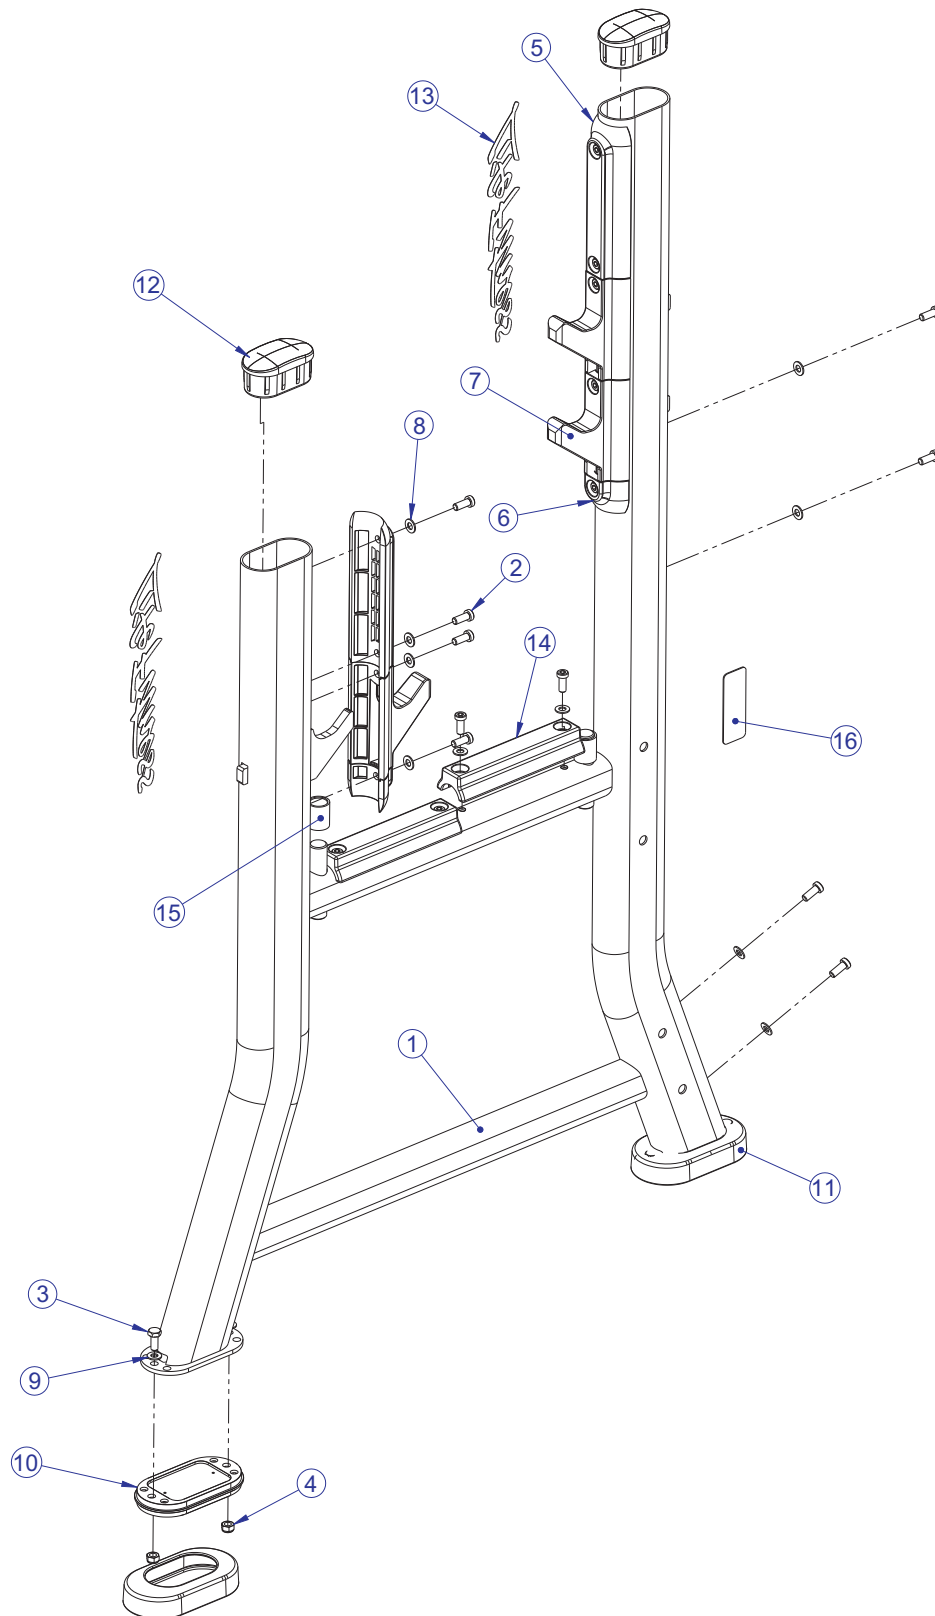

SOMB SIGNATURE OLYMPIC MILITARY BENCH LEFT SIDE FRAME ASSEMBLY - 81886XX

SEE PAGE 7 FOR LEGEND

SOMB SIGNATURE OLYMPIC MILITARY BENCH LEFT SIDE FRAME ASSEMBLY LEGEND

ITEM NO.	QTY.	PART NO.	DESCRIPTION
1	1	81886XX	ASSY, SOMB, LEFT SIDE FRAME
2	17	3256202	SCREW, M10 X 1.5 25MM ZN
3	4	3251202	M10 X 1.5 X 25MM UNS HEX CS ST ZN
4	4	3242002	NUT, M10 X 1.5 HEX NYLOCK
5	2	7804601	GUARD, BAR CATCH
6	2	8077501	GUARD, BAR CATCH, LOWER
7	3	7804501	HOOK, BAR CATCH
8	13	3102514	WASHER, FLAT 3/8" SAE ST ZN
9	8	3102514	WASHER, FLAT 3/8" SAE ST ZN
10	2	7763001	FOOT, 2.20 X 4.49 FLOV
11	2	7340201	COVER, FOOT-STRAIGHT
12	2	7800401	CAP, LRG FLOV END
13	2	8003301	LABEL, LIFE FIT 2-1/2 X 15 SG
14	2	7878702	GUARD, BAR REST
15	2	8101501	BUMPER, SLEEVE-1.000 ID

SOMB SIGNATURE OLYMPIC MILITARY BENCH RIGHT SIDE FRAME ASSEMBLY - 81577XX

SEE PAGE 9 FOR LEGEND

SOMB SIGNATURE OLYMPIC MILITARY BENCH RIGHT SIDE FRAME ASSEMBLY LEGEND

ITEM NO.	QTY.	PART NO.	DESCRIPTION
1	1	81577XX	ASSY, SOMB, RIGHT SIDE FRAME
2	17	3256202	SCREW, M10 X 1.5 25MM ZN
3	4	3251202	M10 X 1.5 X 25MM UNS HEX CS ST ZN
4	4	3242002	NUT, M10 X 1.5 HEX NYLOCK
5	2	7804601	GUARD, BAR CATCH
6	2	8077501	GUARD, BAR CATCH, LOWER
7	3	7804501	HOOK, BAR CATCH
8	13	3102514	WASHER, FLAT 3/8" SAE ST ZN
9	8	3102514	WASHER, FLAT 3/8" SAE ST ZN
10	2	7763001	FOOT, 2.20 X 4.49 FLOV
11	2	7340201	COVER, FOOT-STRAIGHT
12	2	7800401	CAP, LRG FLOV END
13	2	8003301	LABEL, LIFE FIT 2-1/2 X 15 SG
14	2	7878702	GUARD, BAR REST
15	2	8101501	BUMPER, SLEEVE-1.000 ID
16	1	7002401	LABEL, V WARNING 4.5 X 1.625