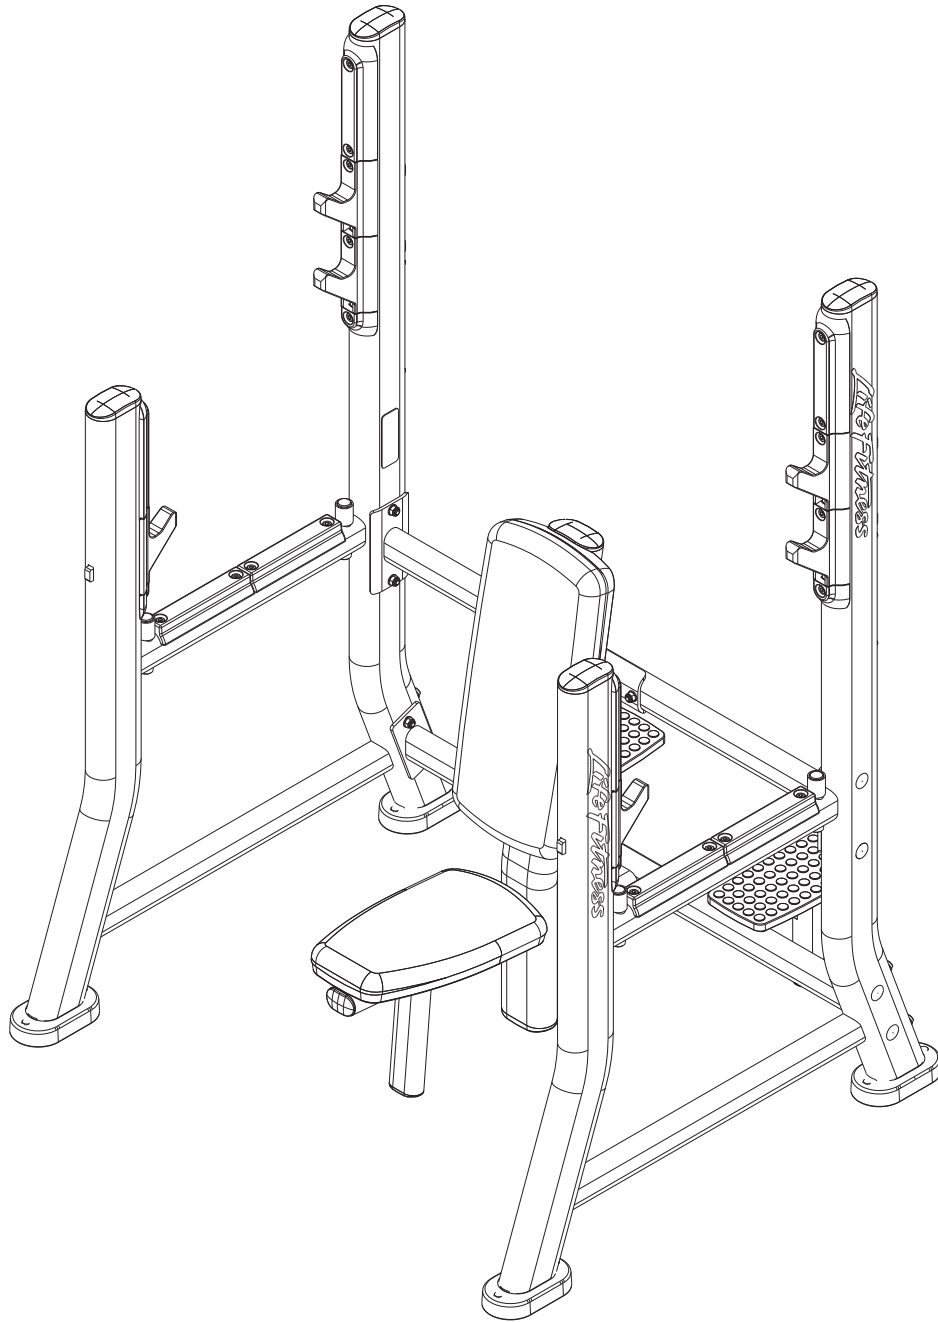

SIGNATURE SERIES
SOMB
SIGNATURE OLYMPIC MILITARY BENCH

Customer Support Services
PARTS LIST

SOMB SIGNATURE OLYMPIC MILITARY BENCH CONTENTS

	PAGE
COMPONENT ASSEMBLY	3
COMPONENT ASSEMBLY LEGEND	4
SEAT FRAME ASSEMBLY	5
LEFT SIDE FRAME ASSEMBLY	6
LEFT SIDE FRAME ASSEMBLY LEGEND	7
RIGHT SIDE FRAME ASSEMBLY	8
RIGHT SIDE FRAME ASSEMBLY LEGEND	9
SPOTTER PLATFORM ASSEMBLY	10
IMAGE	11

NOTE: SUBSTITUTE PART NUMBERS ENDING WITH 'XX' WITH THE REQUIRED COLOR CODES.

FRAME

01 = WHITE
02 = PLATINUM
03 = BLACK

PADS

01 = BLACK
99 = CUSTOM

SOMB SIGNATURE OLYMPIC MILITARY BENCH COMPONENT ASSEMBLY

SEE PAGE 4 FOR LEGEND

SOMB SIGNATURE OLYMPIC MILITARY BENCH COMPONENT ASSEMBLY LEGEND

ITEM NO.	QTY.	PART NO.	DESCRIPTION
1	1	81583XX	ASSY, SOMB, SEAT FRAME
2	1	81886XX	ASSY, SOMB, LEFT SIDE FRAME
3	1	81577XX	ASSY, SOMB, RIGHT SIDE FRAME
4	1	81591XX	WLDMT, SOMB, X-MEM
5	1	81594XX	ASSY, SOMB, SPOTTER PLATFORM
6	1	78140XX	PAD, 24 X 11 FLAT
7	1	78138XX	PAD, 10 X 16 TAPERED CONVEX
8	5	3256204	SCREW, M10 X1.5 35MM
9	12	3256202	SCREW, M10 X1.5 25MM
10	17	3237403	PLUG, 1" HOLE
11	12	3242002	NUT, M10 X 1.5 HEX NYLOCK
12	30	3102514	WASHER, FLAT 3/8" SAE ST ZN
13	1	8137801	DECAL, WARNING, VERT, MULTI-LANG SHEET

SOMB SIGNATURE OLYMPIC MILITARY BENCH SEAT FRAME ASSEMBLY - 81583XX

ITEM NO.	QTY.	PART NO.	DESCRIPTION
1	1	81583XX	ASSY, SOMB, SEAT FRAME
2	2	7800401	CAP, LRG FLOV END
3	2	7800501	CAP, SML FLOV END
4	1	8106801	LABEL, SERIAL NUMBER, LARGE