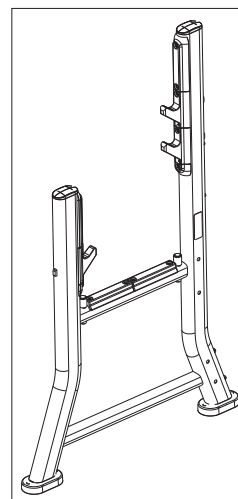

SOMB SIGNATURE OLYMPIC MILITARY BENCH SEAT FRAME ASSEMBLY - 81583XX

ITEM NO.	QTY.	PART NO.	DESCRIPTION
1	1	81583XX	ASSY, SOMB, SEAT FRAME
2	2	7800401	CAP, LRG FLOV END
3	2	7800501	CAP, SML FLOV END
4	1	8106801	LABEL, SERIAL NUMBER, LARGE

SOMB SIGNATURE OLYMPIC MILITARY BENCH LEFT SIDE FRAME ASSEMBLY - 81886XX

SEE PAGE 7 FOR LEGEND

SOMB SIGNATURE OLYMPIC MILITARY BENCH LEFT SIDE FRAME ASSEMBLY LEGEND

ITEM NO.	QTY.	PART NO.	DESCRIPTION
1	1	81886XX	ASSY, SOMB, LEFT SIDE FRAME
2	17	3256202	SCREW, M10 X 1.5 25MM ZN
3	4	3251202	M10 X 1.5 X 25MM UNS HEX CS ST ZN
4	4	3242002	NUT, M10 X 1.5 HEX NYLOCK
5	2	7804601	GUARD, BAR CATCH
6	2	8077501	GUARD, BAR CATCH, LOWER
7	3	7804501	HOOK, BAR CATCH
8	13	3102514	WASHER, FLAT 3/8" SAE ST ZN
9	8	3102514	WASHER, FLAT 3/8" SAE ST ZN
10	2	7763001	FOOT, 2.20 X 4.49 FLOV
11	2	7340201	COVER, FOOT-STRAIGHT
12	2	7800401	CAP, LRG FLOV END
13	2	8003301	LABEL, LIFE FIT 2-1/2 X 15 SG
14	2	7878702	GUARD, BAR REST
15	2	8101501	BUMPER, SLEEVE-1.000 ID

SOMB SIGNATURE OLYMPIC MILITARY BENCH RIGHT SIDE FRAME ASSEMBLY - 81577XX

SEE PAGE 9 FOR LEGEND

SOMB SIGNATURE OLYMPIC MILITARY BENCH RIGHT SIDE FRAME ASSEMBLY LEGEND

ITEM NO.	QTY.	PART NO.	DESCRIPTION
1	1	81577XX	ASSY, SOMB, RIGHT SIDE FRAME
2	17	3256202	SCREW, M10 X 1.5 25MM ZN
3	4	3251202	M10 X 1.5 X 25MM UNS HEX CS ST ZN
4	4	3242002	NUT, M10 X 1.5 HEX NYLOCK
5	2	7804601	GUARD, BAR CATCH
6	2	8077501	GUARD, BAR CATCH, LOWER
7	3	7804501	HOOK, BAR CATCH
8	13	3102514	WASHER, FLAT 3/8" SAE ST ZN
9	8	3102514	WASHER, FLAT 3/8" SAE ST ZN
10	2	7763001	FOOT, 2.20 X 4.49 FLOV
11	2	7340201	COVER, FOOT-STRAIGHT
12	2	7800401	CAP, LRG FLOV END
13	2	8003301	LABEL, LIFE FIT 2-1/2 X 15 SG
14	2	7878702	GUARD, BAR REST
15	2	8101501	BUMPER, SLEEVE-1.000 ID
16	1	7002401	LABEL, V WARNING 4.5 X 1.625