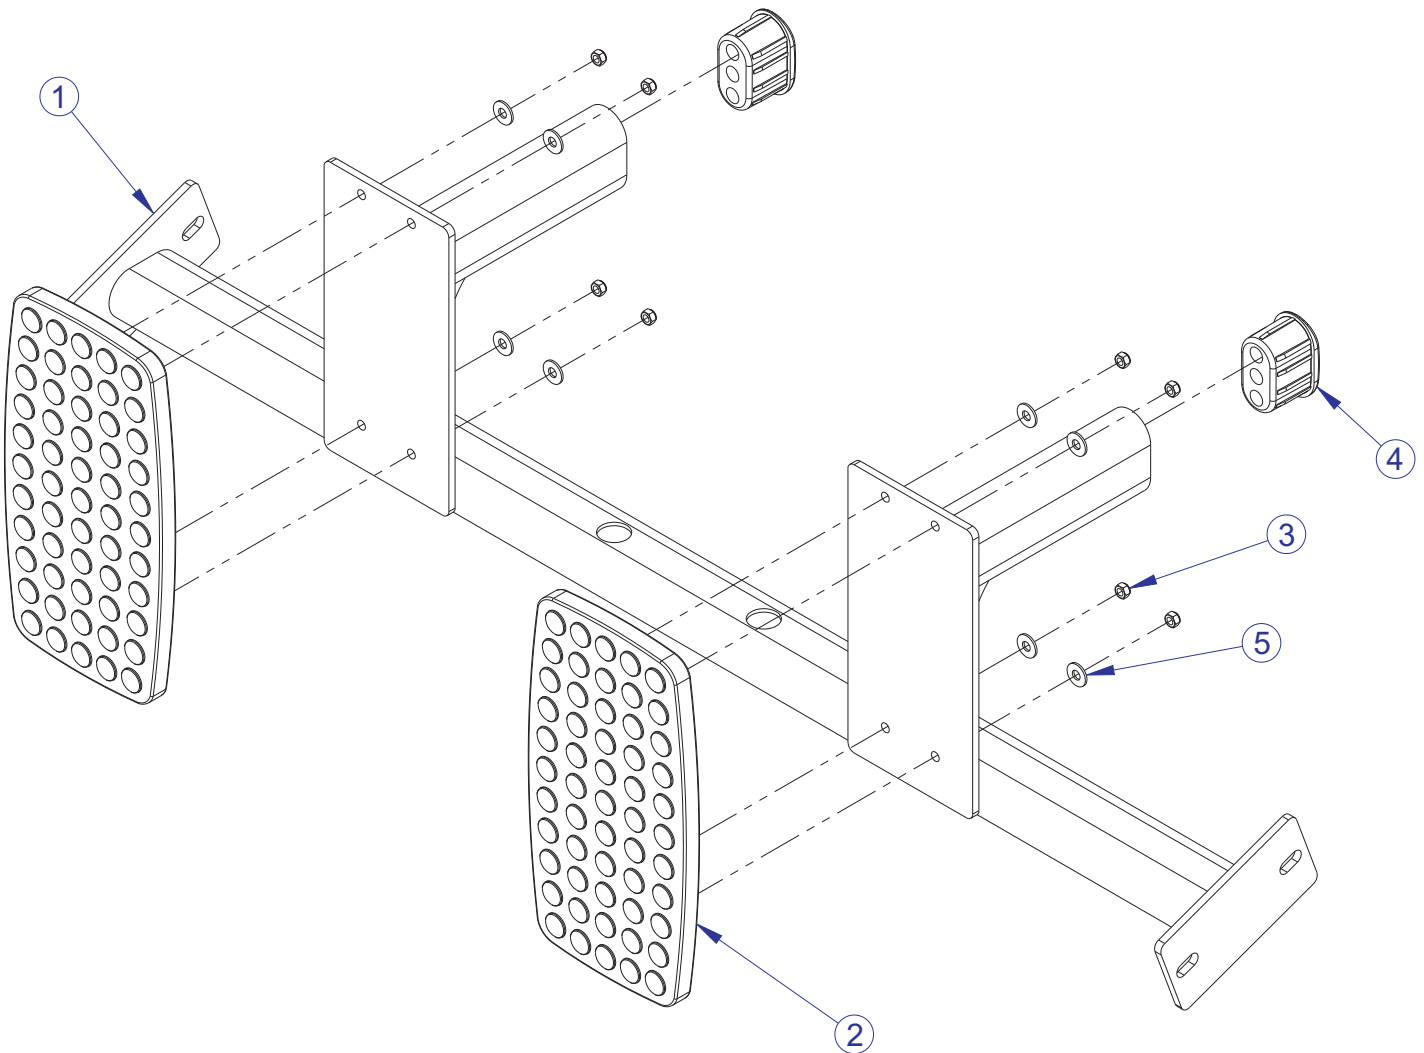

SOMB SIGNATURE OLYMPIC MILITARY BENCH LEFT SIDE FRAME ASSEMBLY - 81886XX

SEE PAGE 7 FOR LEGEND

SOMB SIGNATURE OLYMPIC MILITARY BENCH LEFT SIDE FRAME ASSEMBLY LEGEND

ITEM NO.	QTY.	PART NO.	DESCRIPTION
1	1	81886XX	ASSY, SOMB, LEFT SIDE FRAME
2	17	3256202	SCREW, M10 X 1.5 25MM ZN
3	4	3251202	M10 X 1.5 X 25MM UNS HEX CS ST ZN
4	4	3242002	NUT, M10 X 1.5 HEX NYLOCK
5	2	7804601	GUARD, BAR CATCH
6	2	8077501	GUARD, BAR CATCH, LOWER
7	3	7804501	HOOK, BAR CATCH
8	13	3102514	WASHER, FLAT 3/8" SAE ST ZN
9	8	3102514	WASHER, FLAT 3/8" SAE ST ZN
10	2	7763001	FOOT, 2.20 X 4.49 FLOV
11	2	7340201	COVER, FOOT-STRAIGHT
12	2	7800401	CAP, LRG FLOV END
13	2	8003301	LABEL, LIFE FIT 2-1/2 X 15 SG
14	2	7878702	GUARD, BAR REST
15	2	8101501	BUMPER, SLEEVE-1.000 ID

SOMB SIGNATURE OLYMPIC MILITARY BENCH RIGHT SIDE FRAME ASSEMBLY - 81577XX

SEE PAGE 9 FOR LEGEND

SOMB SIGNATURE OLYMPIC MILITARY BENCH RIGHT SIDE FRAME ASSEMBLY LEGEND

ITEM NO.	QTY.	PART NO.	DESCRIPTION
1	1	81577XX	ASSY, SOMB, RIGHT SIDE FRAME
2	17	3256202	SCREW, M10 X 1.5 25MM ZN
3	4	3251202	M10 X 1.5 X 25MM UNS HEX CS ST ZN
4	4	3242002	NUT, M10 X 1.5 HEX NYLOCK
5	2	7804601	GUARD, BAR CATCH
6	2	8077501	GUARD, BAR CATCH, LOWER
7	3	7804501	HOOK, BAR CATCH
8	13	3102514	WASHER, FLAT 3/8" SAE ST ZN
9	8	3102514	WASHER, FLAT 3/8" SAE ST ZN
10	2	7763001	FOOT, 2.20 X 4.49 FLOV
11	2	7340201	COVER, FOOT-STRAIGHT
12	2	7800401	CAP, LRG FLOV END
13	2	8003301	LABEL, LIFE FIT 2-1/2 X 15 SG
14	2	7878702	GUARD, BAR REST
15	2	8101501	BUMPER, SLEEVE-1.000 ID
16	1	7002401	LABEL, V WARNING 4.5 X 1.625

SOMB SIGNATURE OLYMPIC MILITARY BENCH SPOTTER PLATFORM ASSEMBLY - 81594XX

ITEM NO.	QTY.	PART NO.	DESCRIPTION
1	1	81595XX	WLDMT, SOMB, SPOTTER STAND
2	2	7640301	FOOT PAD, CM/MJ, OVERMOLD
3	8	3242003	NUT, M6 X 1.0 HEX NYLOCK SS
4	2	7800501	CAP, SML FLOV END
5	8	3102506	WASHER, FLAT 1/4 ID ZN