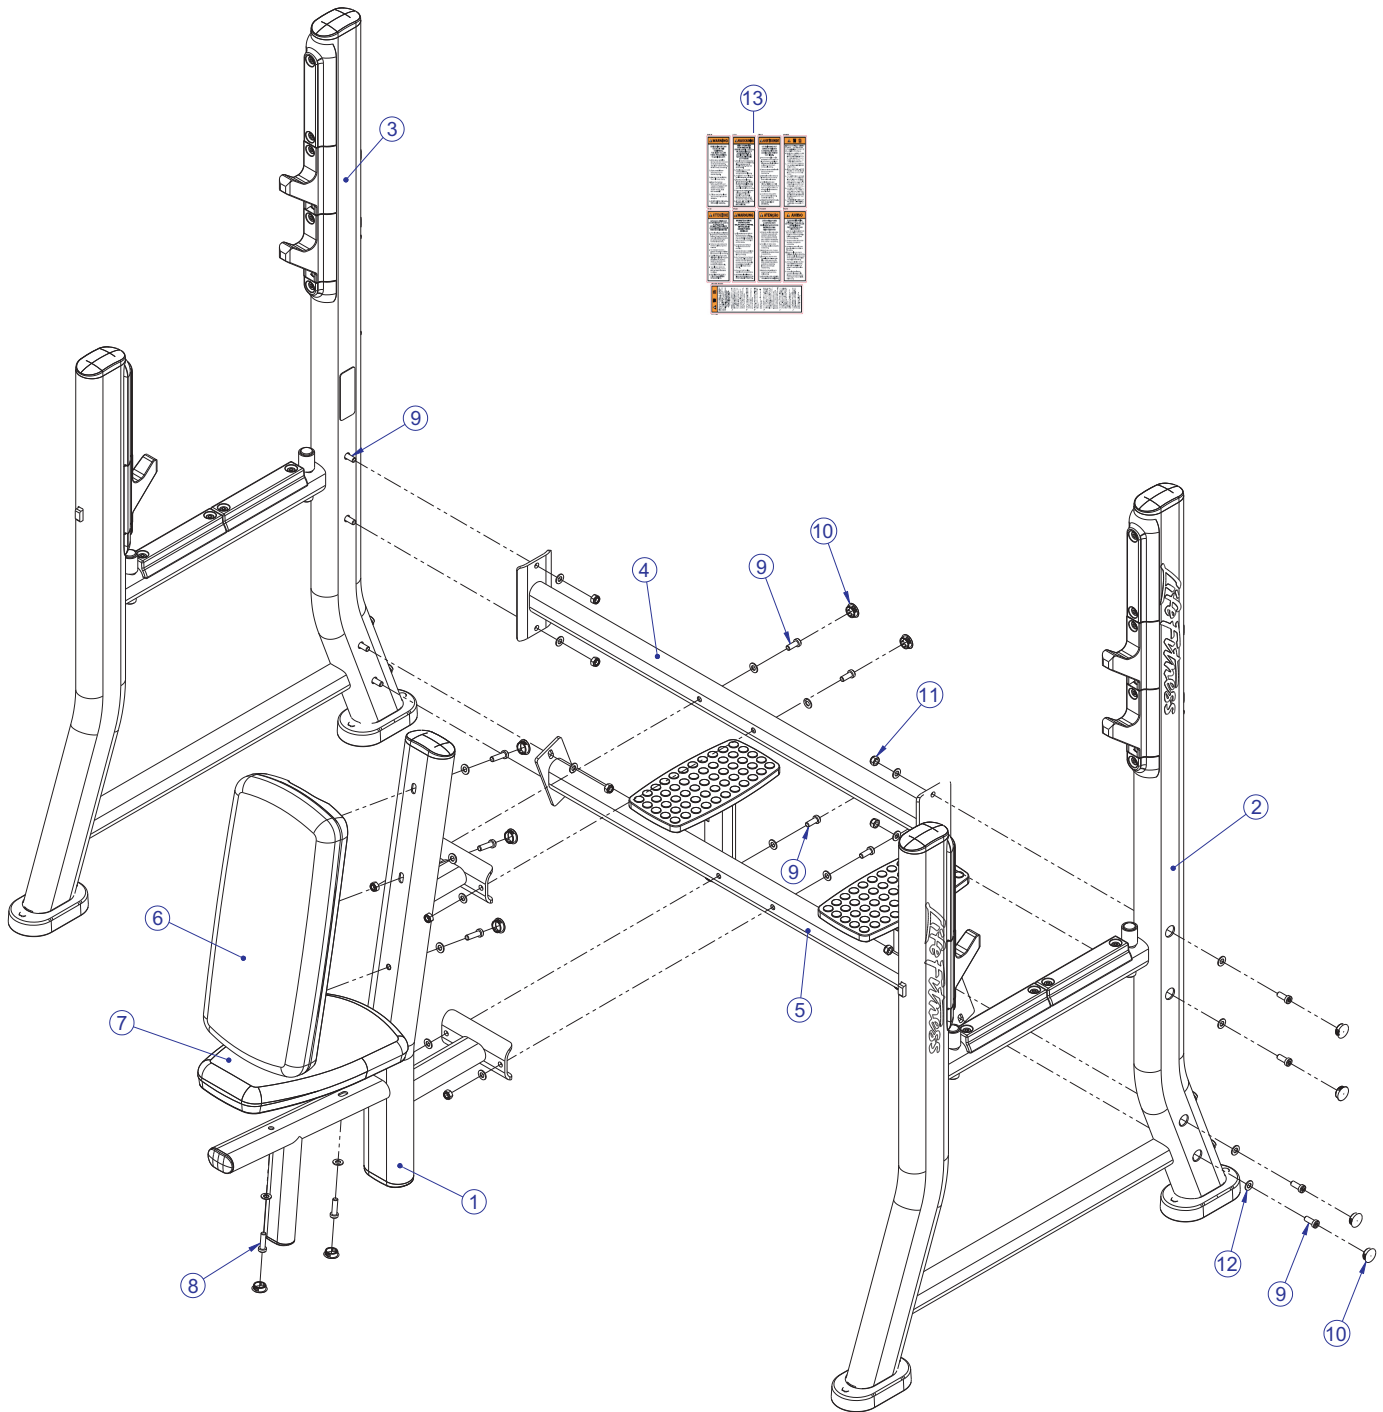

SIGNATURE SERIES
SOMB
SIGNATURE OLYMPIC MILITARY BENCH

Customer Support Services
PARTS LIST

SOMB SIGNATURE OLYMPIC MILITARY BENCH CONTENTS

	PAGE
COMPONENT ASSEMBLY	3
COMPONENT ASSEMBLY LEGEND	4
SEAT FRAME ASSEMBLY	5
LEFT SIDE FRAME ASSEMBLY	6
LEFT SIDE FRAME ASSEMBLY LEGEND	7
RIGHT SIDE FRAME ASSEMBLY	8
RIGHT SIDE FRAME ASSEMBLY LEGEND	9
SPOTTER PLATFORM ASSEMBLY	10
IMAGE	11

NOTE: SUBSTITUTE PART NUMBERS ENDING WITH 'XX' WITH THE REQUIRED COLOR CODES.

FRAME

01 = WHITE
02 = PLATINUM
03 = BLACK

PADS

01 = BLACK
99 = CUSTOM

SOMB SIGNATURE OLYMPIC MILITARY BENCH COMPONENT ASSEMBLY

SEE PAGE 4 FOR LEGEND

SOMB SIGNATURE OLYMPIC MILITARY BENCH COMPONENT ASSEMBLY LEGEND

ITEM NO.	QTY.	PART NO.	DESCRIPTION
1	1	81583XX	ASSY, SOMB, SEAT FRAME
2	1	81886XX	ASSY, SOMB, LEFT SIDE FRAME
3	1	81577XX	ASSY, SOMB, RIGHT SIDE FRAME
4	1	81591XX	WLDMT, SOMB, X-MEM
5	1	81594XX	ASSY, SOMB, SPOTTER PLATFORM
6	1	78140XX	PAD, 24 X 11 FLAT
7	1	78138XX	PAD, 10 X 16 TAPERED CONVEX
8	5	3256204	SCREW, M10 X1.5 35MM
9	12	3256202	SCREW, M10 X1.5 25MM
10	17	3237403	PLUG, 1" HOLE
11	12	3242002	NUT, M10 X 1.5 HEX NYLOCK
12	30	3102514	WASHER, FLAT 3/8" SAE ST ZN
13	1	8137801	DECAL, WARNING, VERT, MULTI-LANG SHEET

SOMB SIGNATURE OLYMPIC MILITARY BENCH SEAT FRAME ASSEMBLY - 81583XX

ITEM NO.	QTY.	PART NO.	DESCRIPTION
1	1	81583XX	ASSY, SOMB, SEAT FRAME
2	2	7800401	CAP, LRG FLOV END
3	2	7800501	CAP, SML FLOV END
4	1	8106801	LABEL, SERIAL NUMBER, LARGE