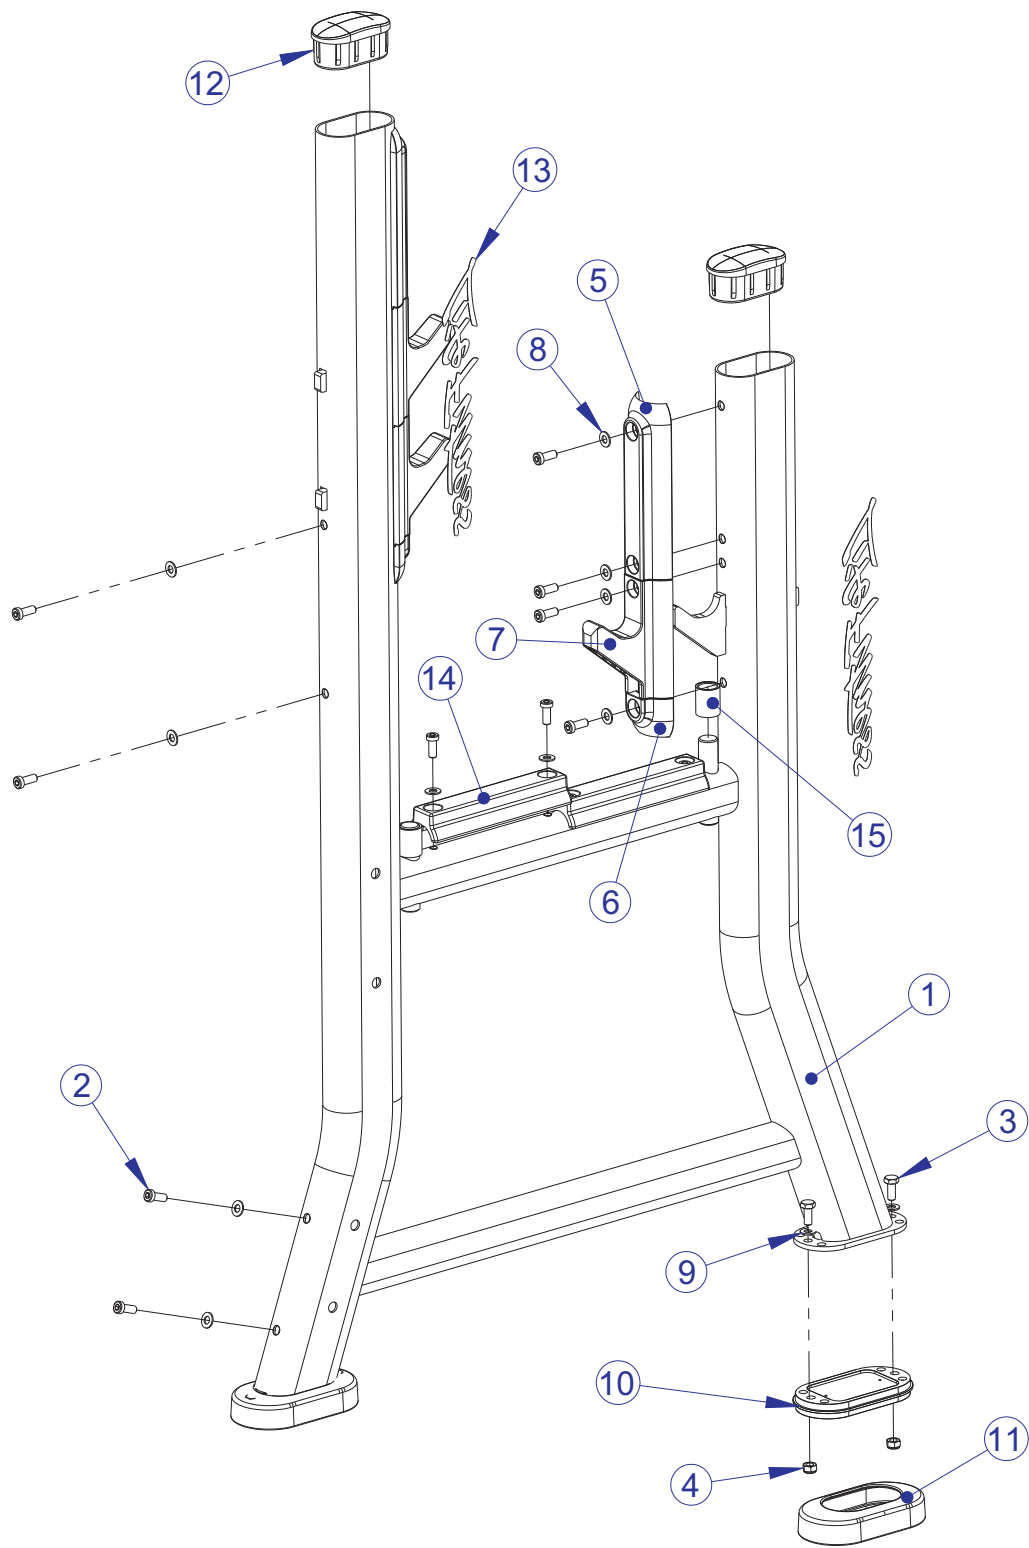

SOMB SIGNATURE OLYMPIC MILITARY BENCH COMPONENT ASSEMBLY LEGEND

ITEM NO.	QTY.	PART NO.	DESCRIPTION
1	1	81583XX	ASSY, SOMB, SEAT FRAME
2	1	81886XX	ASSY, SOMB, LEFT SIDE FRAME
3	1	81577XX	ASSY, SOMB, RIGHT SIDE FRAME
4	1	81591XX	WLDMT, SOMB, X-MEM
5	1	81594XX	ASSY, SOMB, SPOTTER PLATFORM
6	1	78140XX	PAD, 24 X 11 FLAT
7	1	78138XX	PAD, 10 X 16 TAPERED CONVEX
8	5	3256204	SCREW, M10 X1.5 35MM
9	12	3256202	SCREW, M10 X1.5 25MM
10	17	3237403	PLUG, 1" HOLE
11	12	3242002	NUT, M10 X 1.5 HEX NYLOCK
12	30	3102514	WASHER, FLAT 3/8" SAE ST ZN
13	1	8137801	DECAL, WARNING, VERT, MULTI-LANG SHEET

SOMB SIGNATURE OLYMPIC MILITARY BENCH SEAT FRAME ASSEMBLY - 81583XX

ITEM NO.	QTY.	PART NO.	DESCRIPTION
1	1	81583XX	ASSY, SOMB, SEAT FRAME
2	2	7800401	CAP, LRG FLOV END
3	2	7800501	CAP, SML FLOV END
4	1	8106801	LABEL, SERIAL NUMBER, LARGE

SOMB SIGNATURE OLYMPIC MILITARY BENCH LEFT SIDE FRAME ASSEMBLY - 81886XX

SEE PAGE 7 FOR LEGEND

SOMB SIGNATURE OLYMPIC MILITARY BENCH LEFT SIDE FRAME ASSEMBLY LEGEND

ITEM NO.	QTY.	PART NO.	DESCRIPTION
1	1	81886XX	ASSY, SOMB, LEFT SIDE FRAME
2	17	3256202	SCREW, M10 X 1.5 25MM ZN
3	4	3251202	M10 X 1.5 X 25MM UNS HEX CS ST ZN
4	4	3242002	NUT, M10 X 1.5 HEX NYLOCK
5	2	7804601	GUARD, BAR CATCH
6	2	8077501	GUARD, BAR CATCH, LOWER
7	3	7804501	HOOK, BAR CATCH
8	13	3102514	WASHER, FLAT 3/8" SAE ST ZN
9	8	3102514	WASHER, FLAT 3/8" SAE ST ZN
10	2	7763001	FOOT, 2.20 X 4.49 FLOV
11	2	7340201	COVER, FOOT-STRAIGHT
12	2	7800401	CAP, LRG FLOV END
13	2	8003301	LABEL, LIFE FIT 2-1/2 X 15 SG
14	2	7878702	GUARD, BAR REST
15	2	8101501	BUMPER, SLEEVE-1.000 ID