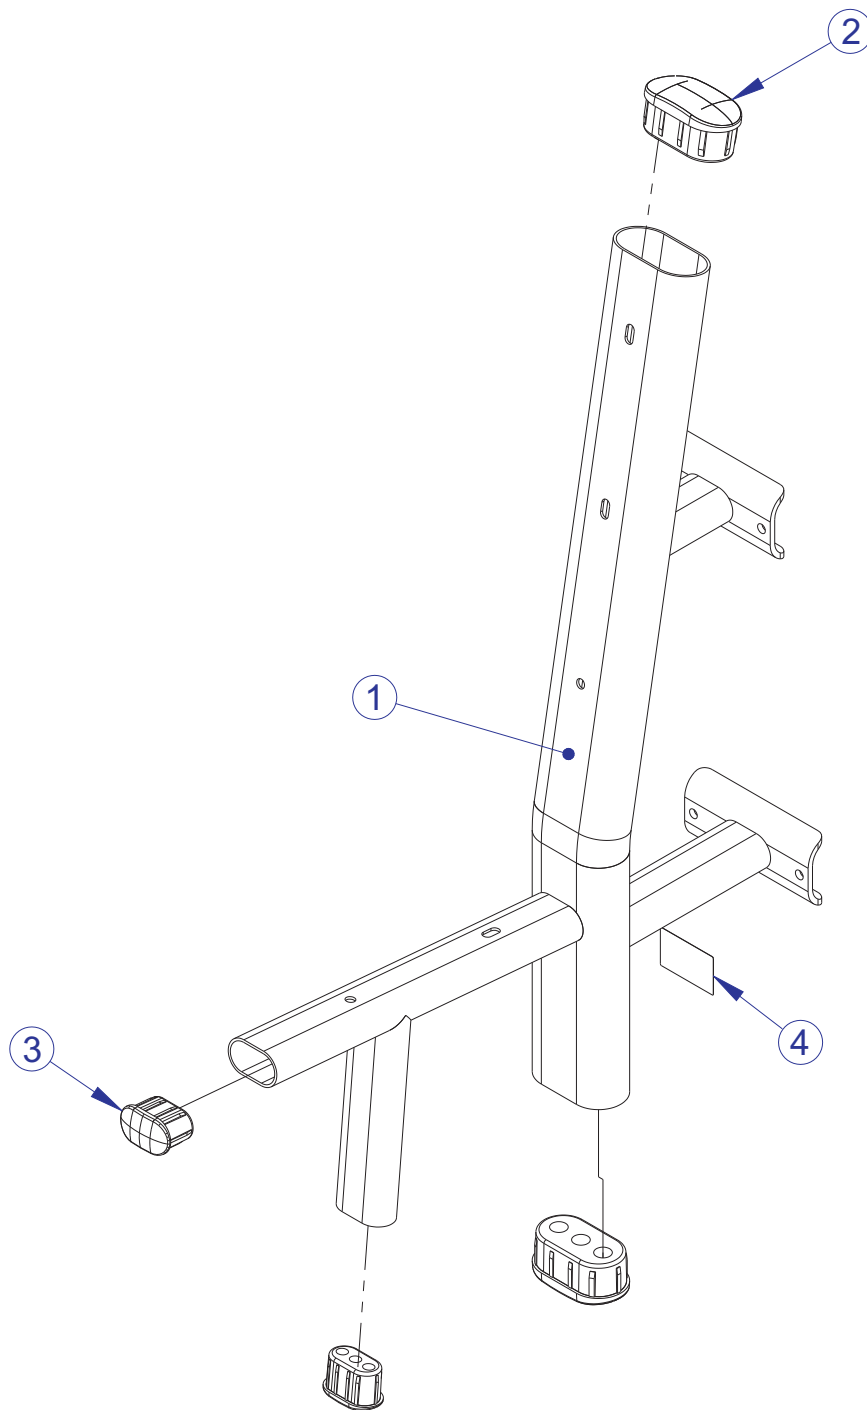

SOMB SIGNATURE OLYMPIC MILITARY BENCH SEAT FRAME ASSEMBLY - 81583XX

ITEM NO.	QTY.	PART NO.	DESCRIPTION
1	1	81583XX	ASSY, SOMB, SEAT FRAME
2	2	7800401	CAP, LRG FLOV END
3	2	7800501	CAP, SML FLOV END
4	1	8106801	LABEL, SERIAL NUMBER, LARGE