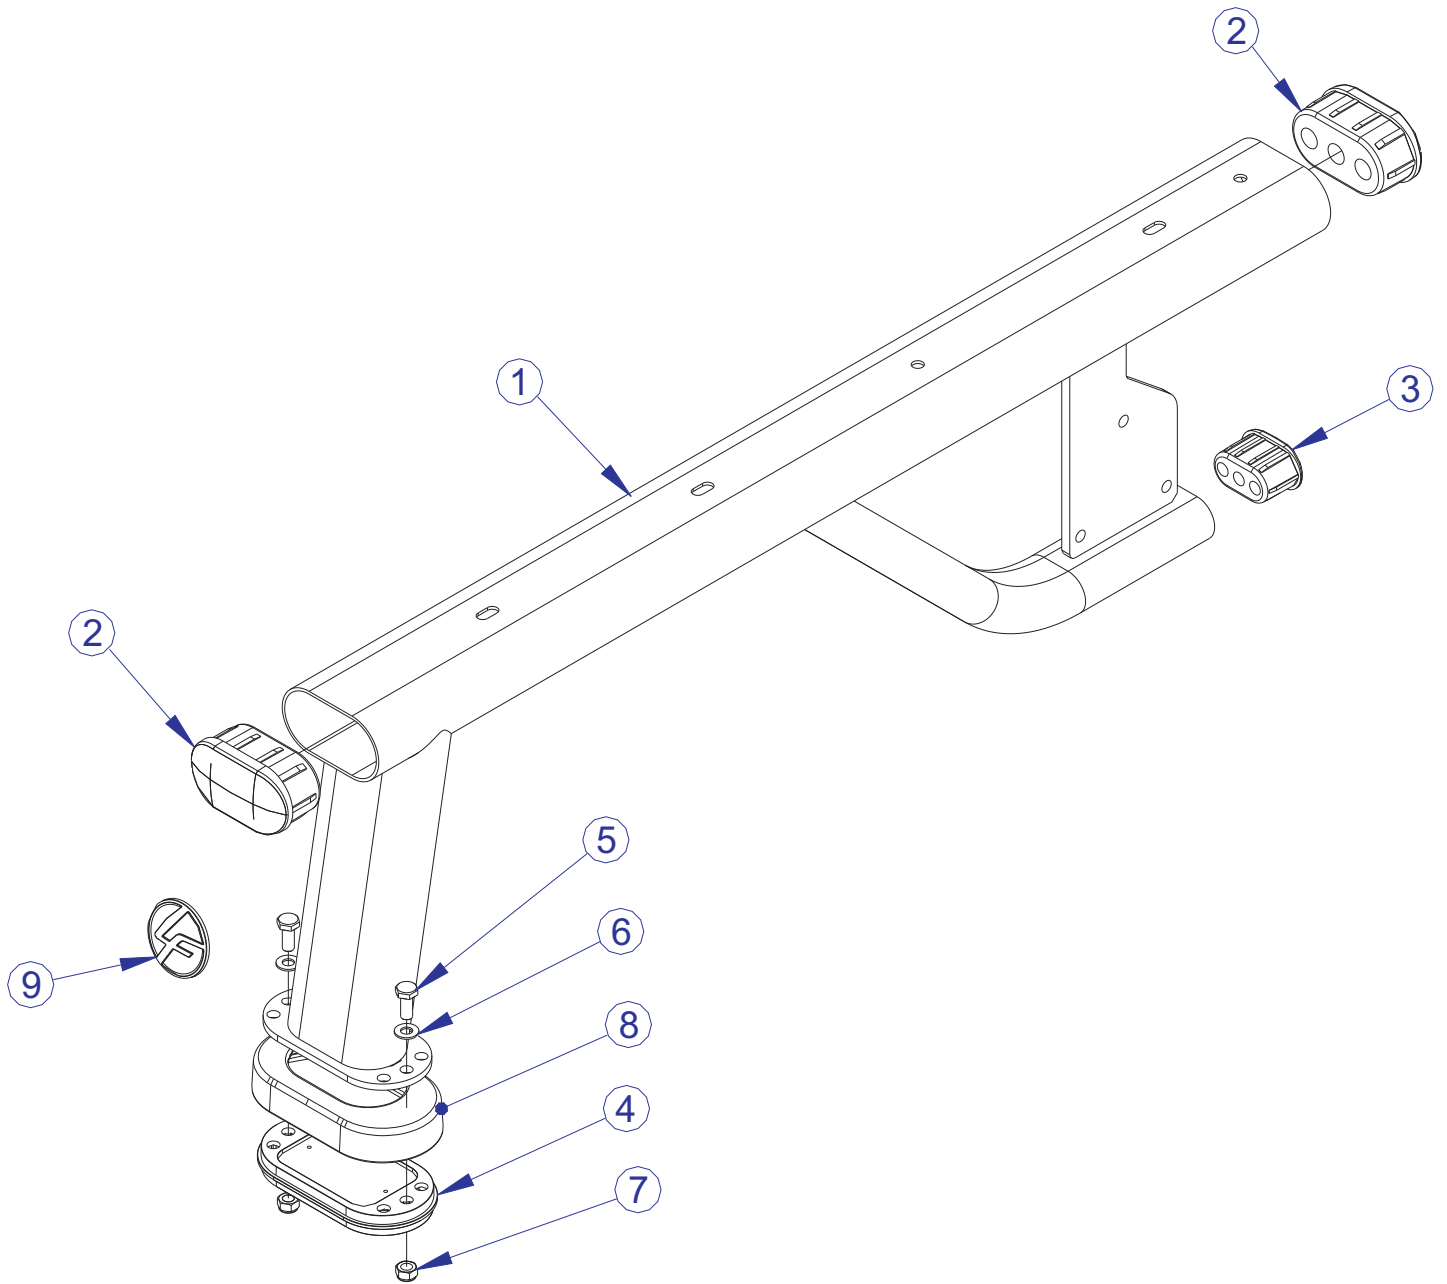

SIGNATURE SERIES
SOFB
SIGNATURE OLYMPIC FLAT BENCH

Customer Support Services
PARTS LIST

SOFB SIGNATURE OLYMPIC FLAT BENCH CONTENTS

	PAGE
COMPONENT ASSEMBLY	3
COMPONENT ASSEMBLY LEGEND	4
CENTER FRAME ASSEMBLY	5
CENTER FRAME ASSEMBLY LEGEND	6
LEFT UPRIGHT ASSEMBLY	7
LEFT UPRIGHT ASSEMBLY LEGEND	8
RIGHT UPRIGHT ASSEMBLY	9
RIGHT UPRIGHT ASSEMBLY LEGEND	10
IMAGE	11

NOTE: SUBSTITUTE PART NUMBERS ENDING WITH 'XX' WITH THE REQUIRED COLOR CODES.

FRAME

01 = WHITE
02 = PLATINUM
03 = BLACK

PADS

01 = BLACK
99 = CUSTOM

SOFB SIGNATURE OLYMPIC FLAT BENCH COMPONENT ASSEMBLY

SEE PAGE 4 FOR LEGEND

SOFB SIGNATURE OLYMPIC FLAT BENCH COMPONENT ASSEMBLY LEGEND

ITEM NO.	QTY.	PART NO.	DESCRIPTION
1	1	78521XX	PTD ASSY, SOFB, CENTER FRAME
2	1	78522XX	PTD ASSY, SOFB, UPRIGHT LEFT
3	1	78523XX	PTD ASSY, SOFB, UPRIGHT RIGHT
4	5	3256204	SCREW, M10 X1.5 35MM
5	4	3256206	SCREW, M10 X1.5 45MM
6	4	3242002	NUT, M10 X 1.5 HEX NYLOCK
7	1	78219XX	PAD, HEAD REST FLAT
8	1	78218XX	PAD 36 X 11 FLAT
9	13	3102514	WASHER, FLAT 3/8" SAE ST ZN
10	5	3237403	PLUG, 1" HOLE
11	1	8137701	DECAL, WARNING, HORIZ, MULTI-LANG SHEET

SOFB SIGNATURE OLYMPIC FLAT BENCH CENTER FRAME ASSEMBLY - 78521XX

SEE PAGE 6 FOR LEGEND

SOFB SIGNATURE OLYMPIC FLAT BENCH CENTER FRAME ASSEMBLY LEGEND

ITEM NO.	QTY.	PART NO.	DESCRIPTION
1	1	78039XX	WLDMT, SOFB, CENTER FRAME
2	2	7800401	CAP, LRG FLOV END
3	1	7800501	CAP, SML FLOV END
4	1	7334001	FOOT, 2.50 X 4.49 FLOV
5	2	3251202	SCREW, M10 X1.5 X 25MM UNS HEX CS ST ZN
6	2	3102514	WASHER, FLAT 3/8" SAE ST ZN
7	2	3242002	NUT, M10 X 1.5 HEX NYLOCK
8	1	7340201	COVER, FOOT - STRAIGHT
9	1	AK58-00245-0000	MEDALLION;"BUG"; PUR