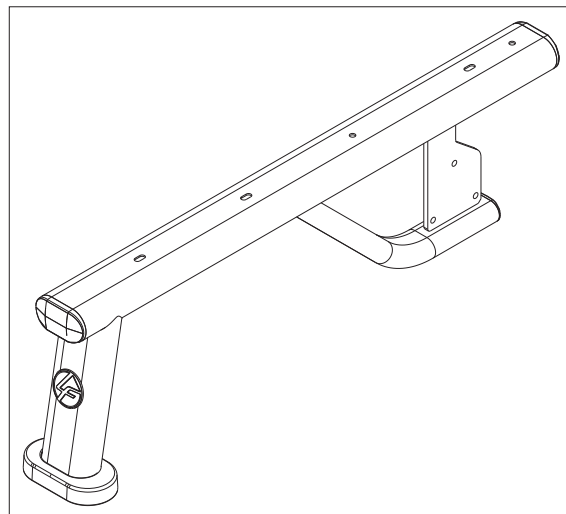

SOFB SIGNATURE OLYMPIC FLAT BENCH COMPONENT ASSEMBLY LEGEND

ITEM NO.	QTY.	PART NO.	DESCRIPTION
1	1	78521XX	PTD ASSY, SOFB, CENTER FRAME
2	1	78522XX	PTD ASSY, SOFB, UPRIGHT LEFT
3	1	78523XX	PTD ASSY, SOFB, UPRIGHT RIGHT
4	5	3256204	SCREW, M10 X1.5 35MM
5	4	3256206	SCREW, M10 X1.5 45MM
6	4	3242002	NUT, M10 X 1.5 HEX NYLOCK
7	1	78219XX	PAD, HEAD REST FLAT
8	1	78218XX	PAD 36 X 11 FLAT
9	13	3102514	WASHER, FLAT 3/8" SAE ST ZN
10	5	3237403	PLUG, 1" HOLE
11	1	8137701	DECAL, WARNING, HORIZ, MULTI-LANG SHEET

SOFB SIGNATURE OLYMPIC FLAT BENCH CENTER FRAME ASSEMBLY - 78521XX

SEE PAGE 6 FOR LEGEND

SOFB SIGNATURE OLYMPIC FLAT BENCH CENTER FRAME ASSEMBLY LEGEND

ITEM NO.	QTY.	PART NO.	DESCRIPTION
1	1	78039XX	WLDMT, SOFB, CENTER FRAME
2	2	7800401	CAP, LRG FLOV END
3	1	7800501	CAP, SML FLOV END
4	1	7334001	FOOT, 2.50 X 4.49 FLOV
5	2	3251202	SCREW, M10 X1.5 X 25MM UNS HEX CS ST ZN
6	2	3102514	WASHER, FLAT 3/8" SAE ST ZN
7	2	3242002	NUT, M10 X 1.5 HEX NYLOCK
8	1	7340201	COVER, FOOT - STRAIGHT
9	1	AK58-00245-0000	MEDALLION;"BUG"; PUR

SOFB SIGNATURE OLYMPIC FLAT BENCH LEFT UPRIGHT ASSEMBLY - 78522XX

SEE PAGE 8 FOR LEGEND

SOFB SIGNATURE OLYMPIC FLAT BENCH LEFT UPRIGHT ASSEMBLY LEGEND

ITEM NO.	QTY.	PART NO.	DESCRIPTION
1	1	78522XX	PTD ASSY, SOFB, UPRIGHT LEFT
2	11	3102514	WASHER, FLAT 3/8" SAE ST ZN
3	2	3251202	SCREW, M10 X1.5 X 25MM UNS HEX CS ST ZN
4	9	3256202	SCREW, M10 X1.5 25MM
5	2	3242002	NUT, M10 X 1.5 HEX NYLOCK
6	1	7804601	GUARD, BAR CATCH
7	1	7340201	COVER, FOOT - STRAIGHT
8	1	7800401	CAP, LRG FLOV END
9	2	7804501	HOOK, BAR CATCH
10	1	7334001	FOOT, 2.50 X 4.49 FLOV
11	1	8077501	GUARD, BAR CATCH, LOWER
12	1	8003301	LABEL, LIFE FIT 2-1/2 X 15 SG