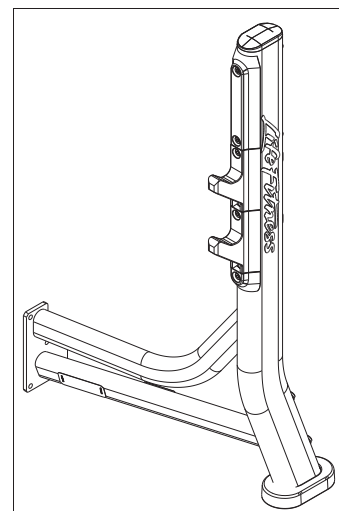

SOFB SIGNATURE OLYMPIC FLAT BENCH CENTER FRAME ASSEMBLY - 78521XX

SEE PAGE 6 FOR LEGEND

SOFB SIGNATURE OLYMPIC FLAT BENCH CENTER FRAME ASSEMBLY LEGEND

ITEM NO.	QTY.	PART NO.	DESCRIPTION
1	1	78039XX	WLDMT, SOFB, CENTER FRAME
2	2	7800401	CAP, LRG FLOV END
3	1	7800501	CAP, SML FLOV END
4	1	7334001	FOOT, 2.50 X 4.49 FLOV
5	2	3251202	SCREW, M10 X1.5 X 25MM UNS HEX CS ST ZN
6	2	3102514	WASHER, FLAT 3/8" SAE ST ZN
7	2	3242002	NUT, M10 X 1.5 HEX NYLOCK
8	1	7340201	COVER, FOOT - STRAIGHT
9	1	AK58-00245-0000	MEDALLION;"BUG"; PUR

SOFB SIGNATURE OLYMPIC FLAT BENCH LEFT UPRIGHT ASSEMBLY - 78522XX

SEE PAGE 8 FOR LEGEND

SOFB SIGNATURE OLYMPIC FLAT BENCH LEFT UPRIGHT ASSEMBLY LEGEND

ITEM NO.	QTY.	PART NO.	DESCRIPTION
1	1	78522XX	PTD ASSY, SOFB, UPRIGHT LEFT
2	11	3102514	WASHER, FLAT 3/8" SAE ST ZN
3	2	3251202	SCREW, M10 X1.5 X 25MM UNS HEX CS ST ZN
4	9	3256202	SCREW, M10 X1.5 25MM
5	2	3242002	NUT, M10 X 1.5 HEX NYLOCK
6	1	7804601	GUARD, BAR CATCH
7	1	7340201	COVER, FOOT - STRAIGHT
8	1	7800401	CAP, LRG FLOV END
9	2	7804501	HOOK, BAR CATCH
10	1	7334001	FOOT, 2.50 X 4.49 FLOV
11	1	8077501	GUARD, BAR CATCH, LOWER
12	1	8003301	LABEL, LIFE FIT 2-1/2 X 15 SG

SOFB SIGNATURE OLYMPIC FLAT BENCH RIGHT UPRIGHT ASSEMBLY - 78523XX

SEE PAGE 10 FOR LEGEND

SOFB SIGNATURE OLYMPIC FLAT BENCH RIGHT UPRIGHT ASSEMBLY LEGEND

ITEM NO.	QTY.	PART NO.	DESCRIPTION
1	1	78523XX	PTD ASSY, SOFB, UPRIGHT RIGHT
2	11	3102514	WASHER, FLAT 3/8" SAE ST ZN
3	9	3256202	SCREW, M10 X1.5 25MM
4	2	3251202	SCREW, M10 X1.5 X 25MM UNS HEX CS ST ZN
5	2	3242002	NUT, M10 X 1.5 HEX NYLOCK
6	1	7334001	FOOT, 2.50 X 4.49 FLOV
7	1	7340201	COVER, FOOT - STRAIGHT
8	1	7800401	CAP, LRG FLOV END
9	2	7804501	HOOK, BAR CATCH
10	1	7804601	GUARD, BAR CATCH
11	1	8077501	GUARD, BAR CATCH, LOWER
12	1	8003301	LABEL, LIFE FIT 2-1/2 X 15 SG
13	1	8106801	LABEL, SERIAL NUMBER, LARGE
14	1	7002501	LABEL, H WARNING 4.5 X 1.625