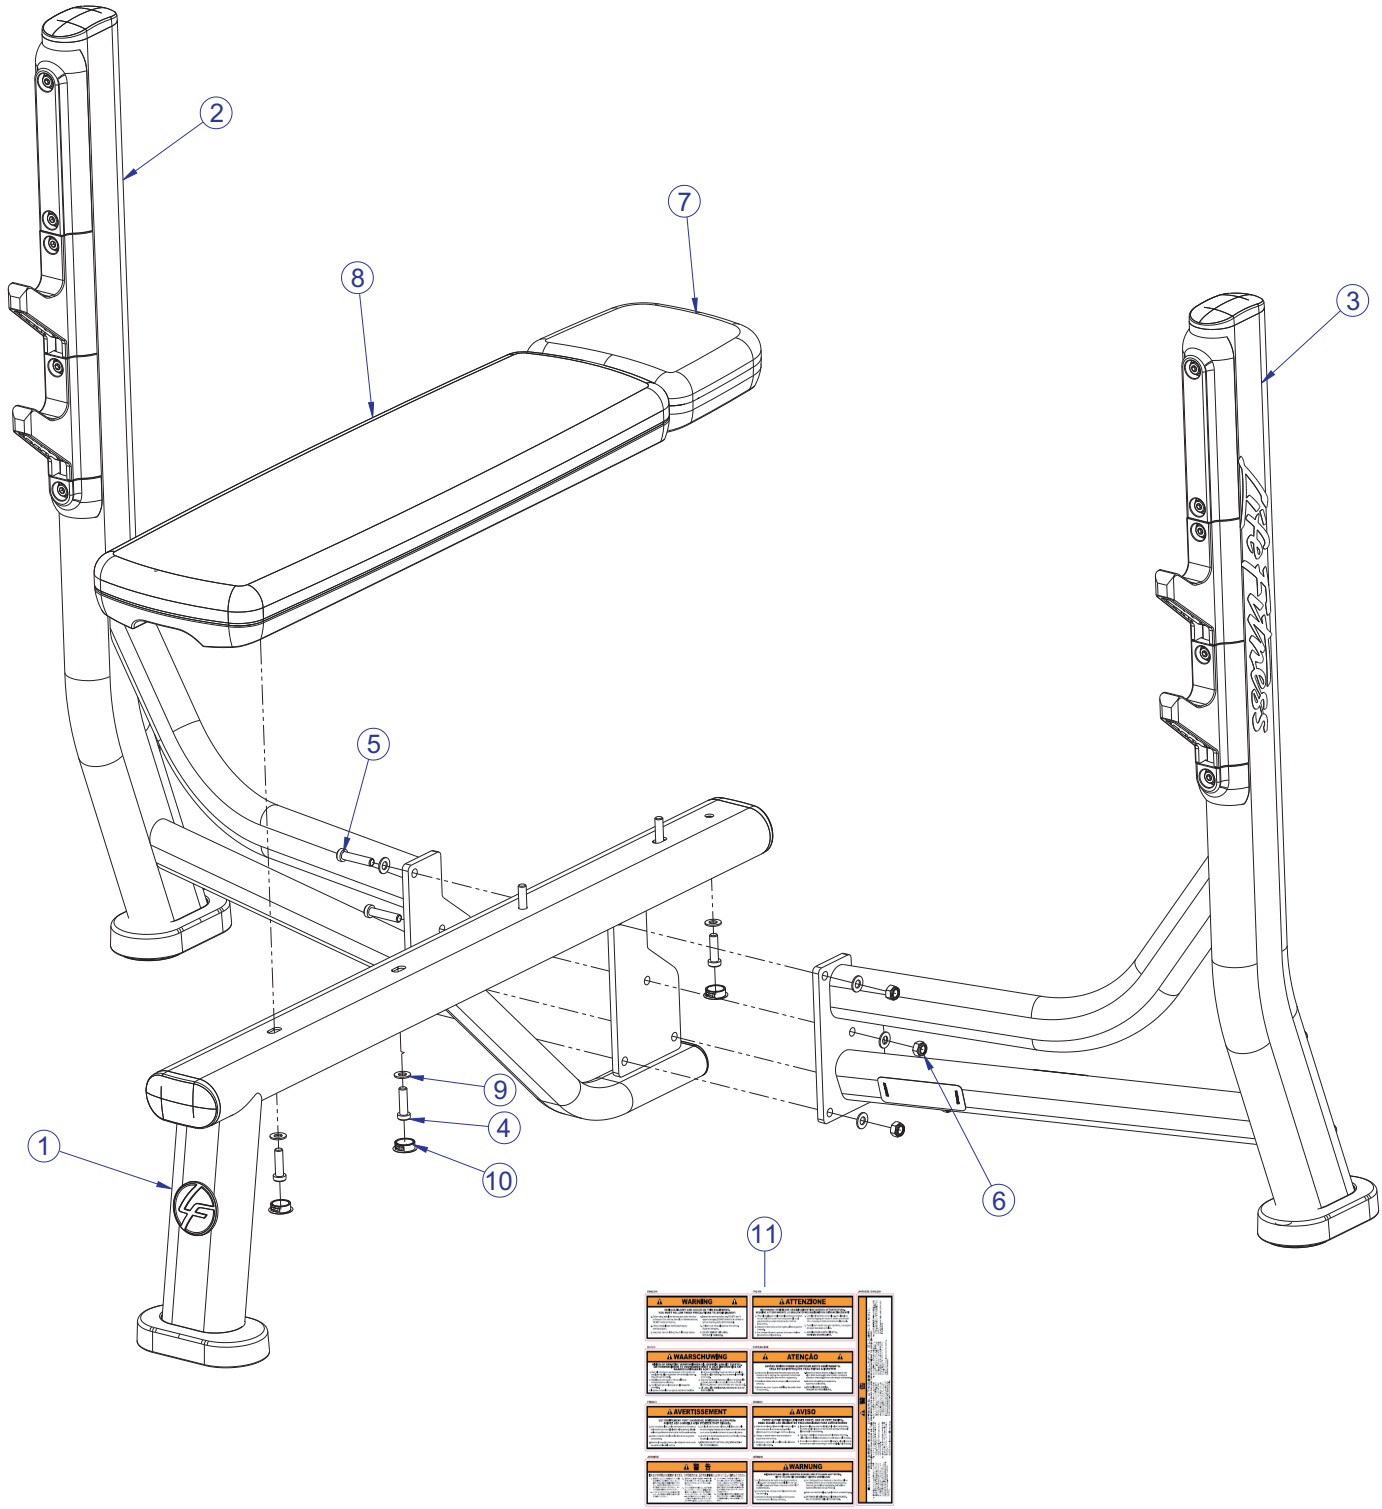

SIGNATURE SERIES
SOFB
SIGNATURE OLYMPIC FLAT BENCH

Customer Support Services
PARTS LIST

SOFB SIGNATURE OLYMPIC FLAT BENCH CONTENTS

	PAGE
COMPONENT ASSEMBLY	3
COMPONENT ASSEMBLY LEGEND	4
CENTER FRAME ASSEMBLY	5
CENTER FRAME ASSEMBLY LEGEND	6
LEFT UPRIGHT ASSEMBLY	7
LEFT UPRIGHT ASSEMBLY LEGEND	8
RIGHT UPRIGHT ASSEMBLY	9
RIGHT UPRIGHT ASSEMBLY LEGEND	10
IMAGE	11

NOTE: SUBSTITUTE PART NUMBERS ENDING WITH 'XX' WITH THE REQUIRED COLOR CODES.

FRAME

01 = WHITE
02 = PLATINUM
03 = BLACK

PADS

01 = BLACK
99 = CUSTOM

SOFB SIGNATURE OLYMPIC FLAT BENCH COMPONENT ASSEMBLY

SEE PAGE 4 FOR LEGEND

SOFB SIGNATURE OLYMPIC FLAT BENCH COMPONENT ASSEMBLY LEGEND

ITEM NO.	QTY.	PART NO.	DESCRIPTION
1	1	78521XX	PTD ASSY, SOFB, CENTER FRAME
2	1	78522XX	PTD ASSY, SOFB, UPRIGHT LEFT
3	1	78523XX	PTD ASSY, SOFB, UPRIGHT RIGHT
4	5	3256204	SCREW, M10 X1.5 35MM
5	4	3256206	SCREW, M10 X1.5 45MM
6	4	3242002	NUT, M10 X 1.5 HEX NYLOCK
7	1	78219XX	PAD, HEAD REST FLAT
8	1	78218XX	PAD 36 X 11 FLAT
9	13	3102514	WASHER, FLAT 3/8" SAE ST ZN
10	5	3237403	PLUG, 1" HOLE
11	1	8137701	DECAL, WARNING, HORIZ, MULTI-LANG SHEET

SOFB SIGNATURE OLYMPIC FLAT BENCH CENTER FRAME ASSEMBLY - 78521XX

SEE PAGE 6 FOR LEGEND

SOFB SIGNATURE OLYMPIC FLAT BENCH CENTER FRAME ASSEMBLY LEGEND

ITEM NO.	QTY.	PART NO.	DESCRIPTION
1	1	78039XX	WLDMT, SOFB, CENTER FRAME
2	2	7800401	CAP, LRG FLOV END
3	1	7800501	CAP, SML FLOV END
4	1	7334001	FOOT, 2.50 X 4.49 FLOV
5	2	3251202	SCREW, M10 X1.5 X 25MM UNS HEX CS ST ZN
6	2	3102514	WASHER, FLAT 3/8" SAE ST ZN
7	2	3242002	NUT, M10 X 1.5 HEX NYLOCK
8	1	7340201	COVER, FOOT - STRAIGHT
9	1	AK58-00245-0000	MEDALLION;"BUG"; PUR