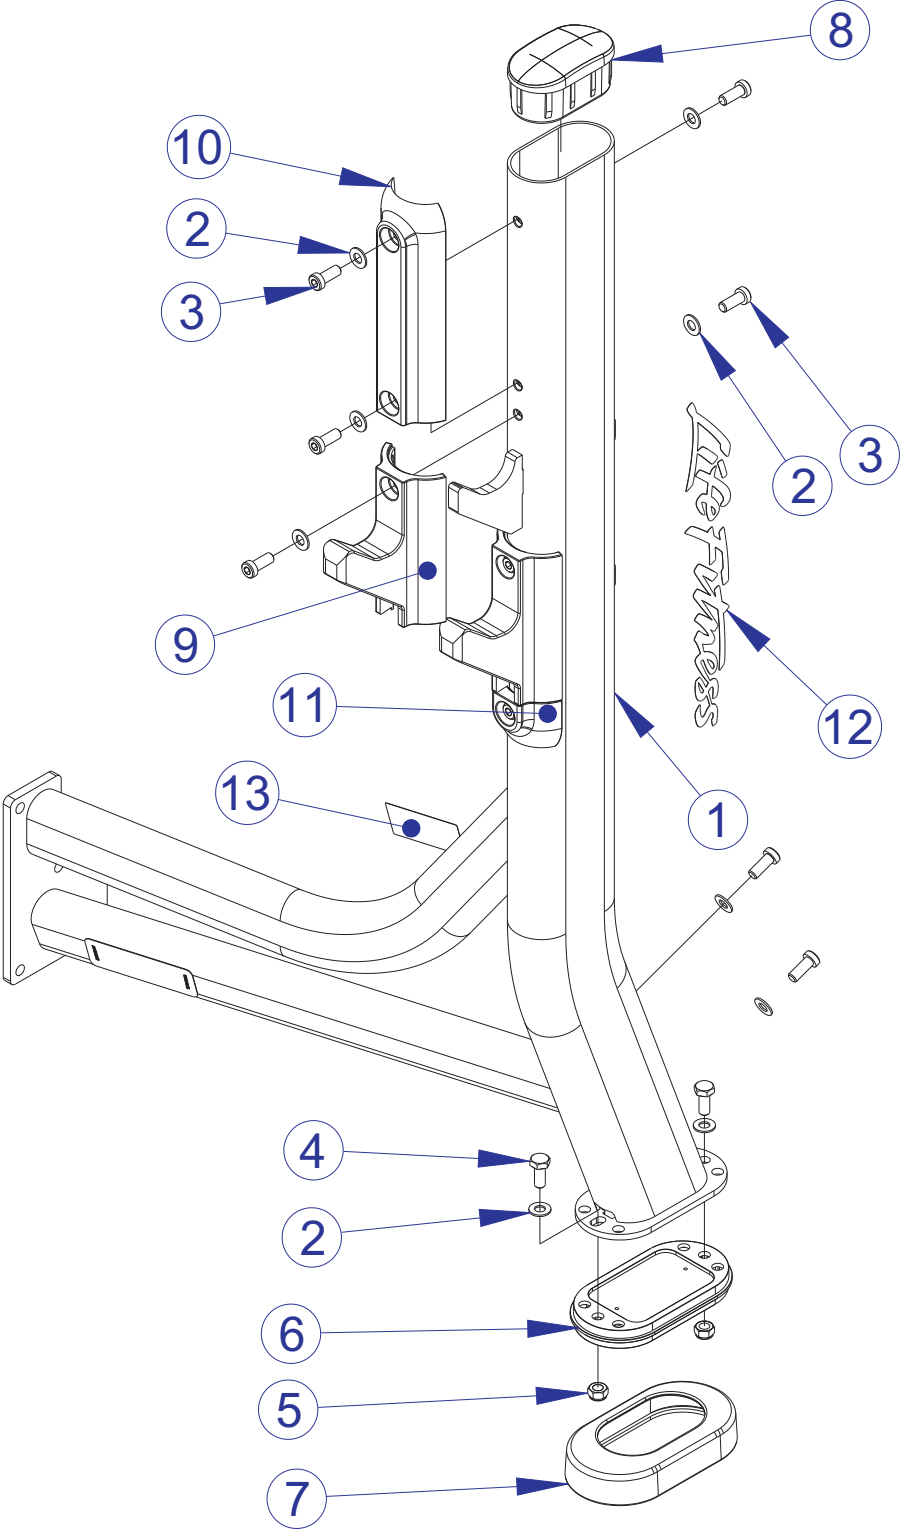

SOFB SIGNATURE OLYMPIC FLAT BENCH CENTER FRAME ASSEMBLY - 78521XX

SEE PAGE 6 FOR LEGEND

SOFB SIGNATURE OLYMPIC FLAT BENCH CENTER FRAME ASSEMBLY LEGEND

ITEM NO.	QTY.	PART NO.	DESCRIPTION
1	1	78039XX	WLDMT, SOFB, CENTER FRAME
2	2	7800401	CAP, LRG FLOV END
3	1	7800501	CAP, SML FLOV END
4	1	7334001	FOOT, 2.50 X 4.49 FLOV
5	2	3251202	SCREW, M10 X1.5 X 25MM UNS HEX CS ST ZN
6	2	3102514	WASHER, FLAT 3/8" SAE ST ZN
7	2	3242002	NUT, M10 X 1.5 HEX NYLOCK
8	1	7340201	COVER, FOOT - STRAIGHT
9	1	AK58-00245-0000	MEDALLION;"BUG"; PUR

SOFB SIGNATURE OLYMPIC FLAT BENCH LEFT UPRIGHT ASSEMBLY - 78522XX

SEE PAGE 8 FOR LEGEND

SOFB SIGNATURE OLYMPIC FLAT BENCH LEFT UPRIGHT ASSEMBLY LEGEND

ITEM NO.	QTY.	PART NO.	DESCRIPTION
1	1	78522XX	PTD ASSY, SOFB, UPRIGHT LEFT
2	11	3102514	WASHER, FLAT 3/8" SAE ST ZN
3	2	3251202	SCREW, M10 X1.5 X 25MM UNS HEX CS ST ZN
4	9	3256202	SCREW, M10 X1.5 25MM
5	2	3242002	NUT, M10 X 1.5 HEX NYLOCK
6	1	7804601	GUARD, BAR CATCH
7	1	7340201	COVER, FOOT - STRAIGHT
8	1	7800401	CAP, LRG FLOV END
9	2	7804501	HOOK, BAR CATCH
10	1	7334001	FOOT, 2.50 X 4.49 FLOV
11	1	8077501	GUARD, BAR CATCH, LOWER
12	1	8003301	LABEL, LIFE FIT 2-1/2 X 15 SG

SOFB SIGNATURE OLYMPIC FLAT BENCH RIGHT UPRIGHT ASSEMBLY - 78523XX

SEE PAGE 10 FOR LEGEND

SOFB SIGNATURE OLYMPIC FLAT BENCH RIGHT UPRIGHT ASSEMBLY LEGEND

ITEM NO.	QTY.	PART NO.	DESCRIPTION
1	1	78523XX	PTD ASSY, SOFB, UPRIGHT RIGHT
2	11	3102514	WASHER, FLAT 3/8" SAE ST ZN
3	9	3256202	SCREW, M10 X1.5 25MM
4	2	3251202	SCREW, M10 X1.5 X 25MM UNS HEX CS ST ZN
5	2	3242002	NUT, M10 X 1.5 HEX NYLOCK
6	1	7334001	FOOT, 2.50 X 4.49 FLOV
7	1	7340201	COVER, FOOT - STRAIGHT
8	1	7800401	CAP, LRG FLOV END
9	2	7804501	HOOK, BAR CATCH
10	1	7804601	GUARD, BAR CATCH
11	1	8077501	GUARD, BAR CATCH, LOWER
12	1	8003301	LABEL, LIFE FIT 2-1/2 X 15 SG
13	1	8106801	LABEL, SERIAL NUMBER, LARGE
14	1	7002501	LABEL, H WARNING 4.5 X 1.625