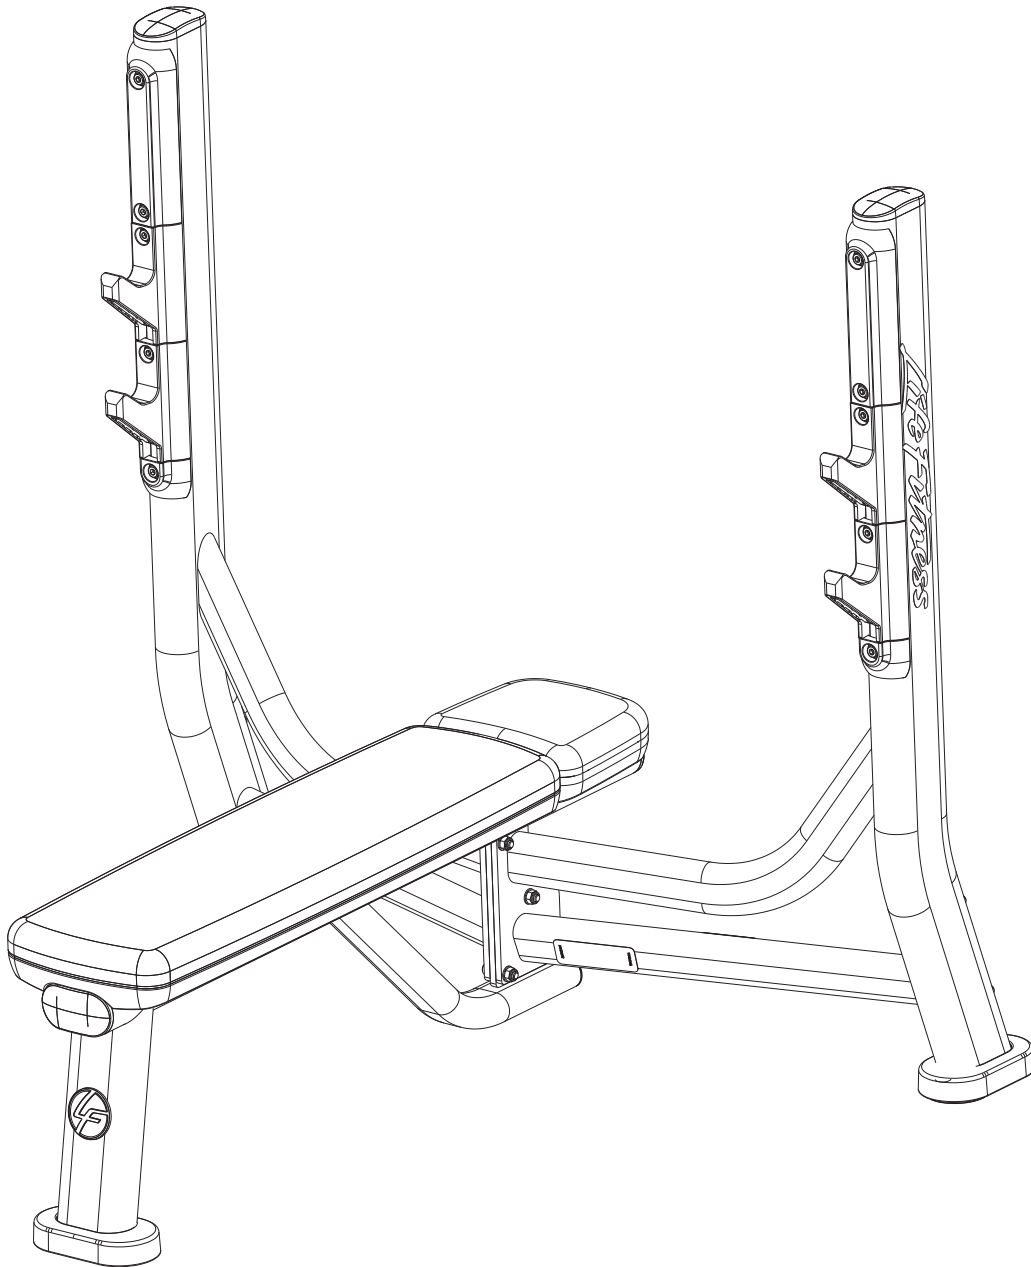

SIGNATURE SERIES
SOFB
SIGNATURE OLYMPIC FLAT BENCH

Customer Support Services
PARTS LIST

SOFB SIGNATURE OLYMPIC FLAT BENCH CONTENTS

	PAGE
COMPONENT ASSEMBLY	3
COMPONENT ASSEMBLY LEGEND	4
CENTER FRAME ASSEMBLY	5
CENTER FRAME ASSEMBLY LEGEND	6
LEFT UPRIGHT ASSEMBLY	7
LEFT UPRIGHT ASSEMBLY LEGEND	8
RIGHT UPRIGHT ASSEMBLY	9
RIGHT UPRIGHT ASSEMBLY LEGEND	10
IMAGE	11

NOTE: SUBSTITUTE PART NUMBERS ENDING WITH 'XX' WITH THE REQUIRED COLOR CODES.

FRAME

01 = WHITE
02 = PLATINUM
03 = BLACK

PADS

01 = BLACK
99 = CUSTOM

SOFB SIGNATURE OLYMPIC FLAT BENCH COMPONENT ASSEMBLY

SEE PAGE 4 FOR LEGEND

SOFB SIGNATURE OLYMPIC FLAT BENCH COMPONENT ASSEMBLY LEGEND

ITEM NO.	QTY.	PART NO.	DESCRIPTION
1	1	78521XX	PTD ASSY, SOFB, CENTER FRAME
2	1	78522XX	PTD ASSY, SOFB, UPRIGHT LEFT
3	1	78523XX	PTD ASSY, SOFB, UPRIGHT RIGHT
4	5	3256204	SCREW, M10 X1.5 35MM
5	4	3256206	SCREW, M10 X1.5 45MM
6	4	3242002	NUT, M10 X 1.5 HEX NYLOCK
7	1	78219XX	PAD, HEAD REST FLAT
8	1	78218XX	PAD 36 X 11 FLAT
9	13	3102514	WASHER, FLAT 3/8" SAE ST ZN
10	5	3237403	PLUG, 1" HOLE
11	1	8137701	DECAL, WARNING, HORIZ, MULTI-LANG SHEET

SOFB SIGNATURE OLYMPIC FLAT BENCH CENTER FRAME ASSEMBLY - 78521XX

SEE PAGE 6 FOR LEGEND

SOFB SIGNATURE OLYMPIC FLAT BENCH CENTER FRAME ASSEMBLY LEGEND

ITEM NO.	QTY.	PART NO.	DESCRIPTION
1	1	78039XX	WLDMT, SOFB, CENTER FRAME
2	2	7800401	CAP, LRG FLOV END
3	1	7800501	CAP, SML FLOV END
4	1	7334001	FOOT, 2.50 X 4.49 FLOV
5	2	3251202	SCREW, M10 X1.5 X 25MM UNS HEX CS ST ZN
6	2	3102514	WASHER, FLAT 3/8" SAE ST ZN
7	2	3242002	NUT, M10 X 1.5 HEX NYLOCK
8	1	7340201	COVER, FOOT - STRAIGHT
9	1	AK58-00245-0000	MEDALLION;"BUG"; PUR