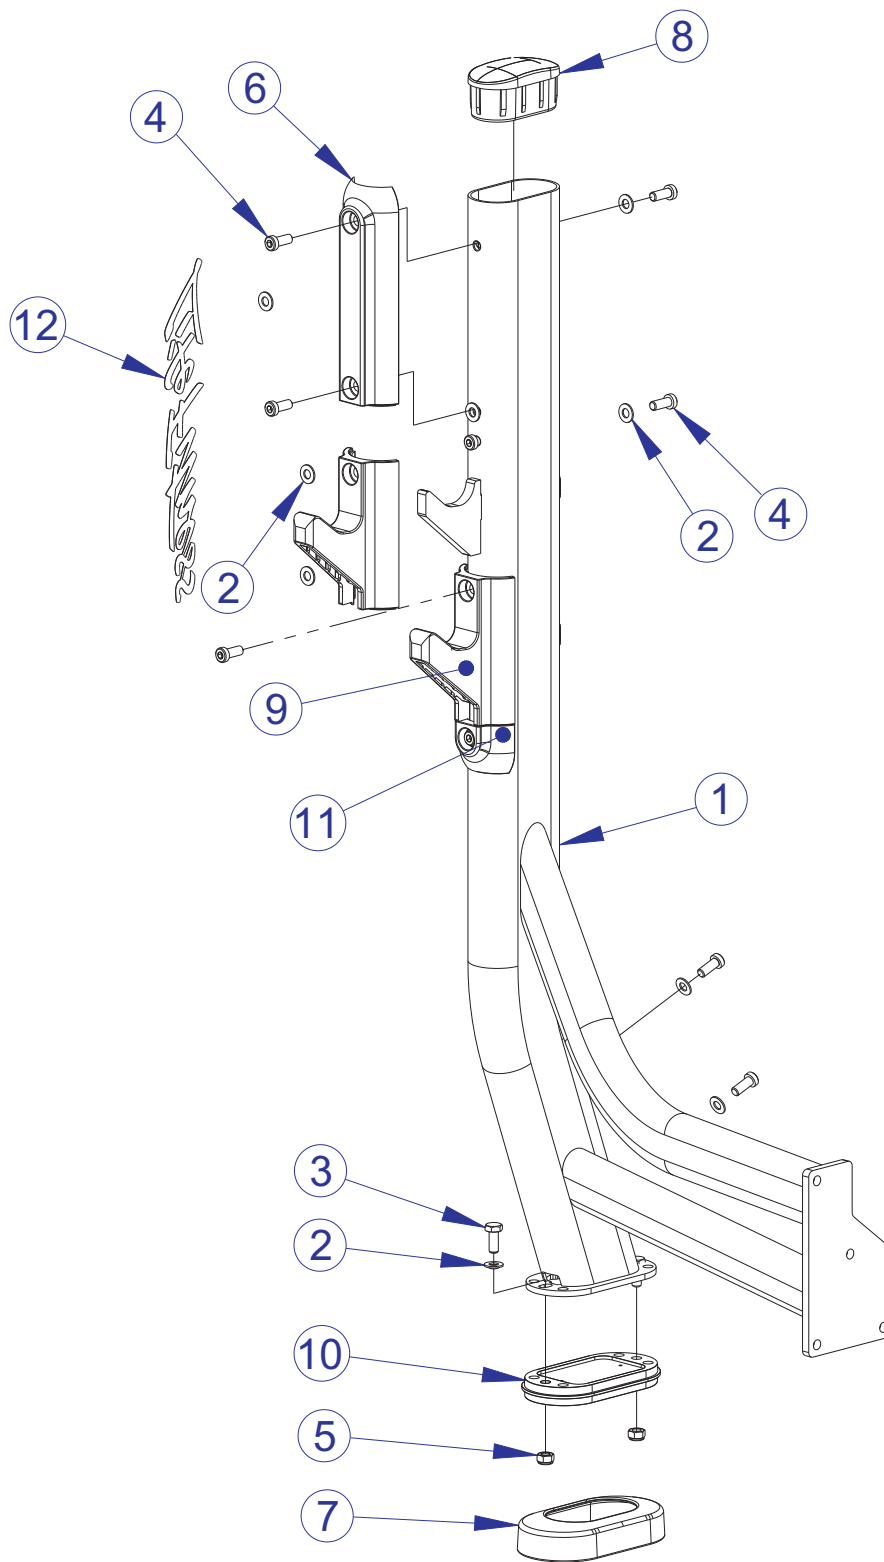

SOFB SIGNATURE OLYMPIC FLAT BENCH COMPONENT ASSEMBLY LEGEND

ITEM NO.	QTY.	PART NO.	DESCRIPTION
1	1	78521XX	PTD ASSY, SOFB, CENTER FRAME
2	1	78522XX	PTD ASSY, SOFB, UPRIGHT LEFT
3	1	78523XX	PTD ASSY, SOFB, UPRIGHT RIGHT
4	5	3256204	SCREW, M10 X1.5 35MM
5	4	3256206	SCREW, M10 X1.5 45MM
6	4	3242002	NUT, M10 X 1.5 HEX NYLOCK
7	1	78219XX	PAD, HEAD REST FLAT
8	1	78218XX	PAD 36 X 11 FLAT
9	13	3102514	WASHER, FLAT 3/8" SAE ST ZN
10	5	3237403	PLUG, 1" HOLE
11	1	8137701	DECAL, WARNING, HORIZ, MULTI-LANG SHEET

SOFB SIGNATURE OLYMPIC FLAT BENCH CENTER FRAME ASSEMBLY - 78521XX

SEE PAGE 6 FOR LEGEND

SOFB SIGNATURE OLYMPIC FLAT BENCH CENTER FRAME ASSEMBLY LEGEND

ITEM NO.	QTY.	PART NO.	DESCRIPTION
1	1	78039XX	WLDMT, SOFB, CENTER FRAME
2	2	7800401	CAP, LRG FLOV END
3	1	7800501	CAP, SML FLOV END
4	1	7334001	FOOT, 2.50 X 4.49 FLOV
5	2	3251202	SCREW, M10 X1.5 X 25MM UNS HEX CS ST ZN
6	2	3102514	WASHER, FLAT 3/8" SAE ST ZN
7	2	3242002	NUT, M10 X 1.5 HEX NYLOCK
8	1	7340201	COVER, FOOT - STRAIGHT
9	1	AK58-00245-0000	MEDALLION;"BUG"; PUR

SOFB SIGNATURE OLYMPIC FLAT BENCH LEFT UPRIGHT ASSEMBLY - 78522XX

SEE PAGE 8 FOR LEGEND

SOFB SIGNATURE OLYMPIC FLAT BENCH LEFT UPRIGHT ASSEMBLY LEGEND

ITEM NO.	QTY.	PART NO.	DESCRIPTION
1	1	78522XX	PTD ASSY, SOFB, UPRIGHT LEFT
2	11	3102514	WASHER, FLAT 3/8" SAE ST ZN
3	2	3251202	SCREW, M10 X1.5 X 25MM UNS HEX CS ST ZN
4	9	3256202	SCREW, M10 X1.5 25MM
5	2	3242002	NUT, M10 X 1.5 HEX NYLOCK
6	1	7804601	GUARD, BAR CATCH
7	1	7340201	COVER, FOOT - STRAIGHT
8	1	7800401	CAP, LRG FLOV END
9	2	7804501	HOOK, BAR CATCH
10	1	7334001	FOOT, 2.50 X 4.49 FLOV
11	1	8077501	GUARD, BAR CATCH, LOWER
12	1	8003301	LABEL, LIFE FIT 2-1/2 X 15 SG