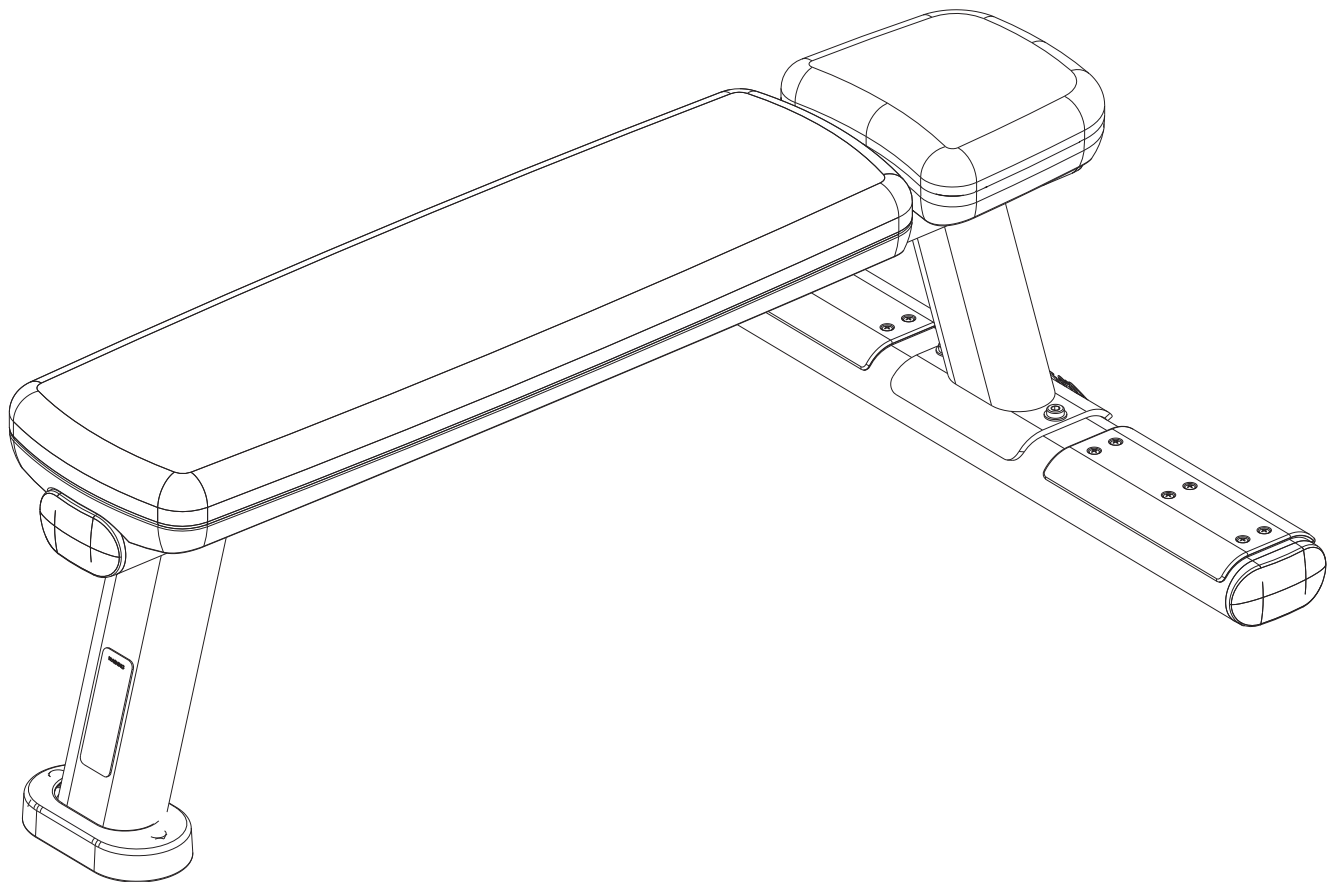

SIGNATURE SERIES
SFB
SIGNATURE FLAT BENCH

Customer Support Services
PARTS LIST

SFB SIGNATURE FLAT BENCH CONTENTS

	PAGE
COMPONENT ASSEMBLY	3
COMPONENT ASSEMBLY LEGEND	4
BENCH FRAME ASSEMBLY	5
BENCH FRAME ASSEMBLY LEGEND	6
BASE FRAME ASSEMBLY	7
BASE FRAME ASSEMBLY LEGEND	8
IMAGE	9

NOTE: SUBSTITUTE PART NUMBERS ENDING WITH 'XX' WITH THE REQUIRED COLOR CODES.

FRAME

01 = WHITE
02 = PLATINUM
03 = BLACK

PADS

01 = BLACK
99 = CUSTOM

SFB SIGNATURE FLAT BENCH COMPONENT ASSEMBLY

SEE PAGE 4 FOR LEGEND

SFB SIGNATURE FLAT BENCH COMPONENT ASSEMBLY LEGEND

ITEM NO.	QTY.	PART NO.	DESCRIPTION
1	1	78206XX	PTD ASSY, SFB, BENCH FRAME
2	1	78219XX	PAD, HEAD REST FLAT
3	1	78218XX	PAD 36 X 11 FLAT
4	1	78204XX	PTD ASSY, SFB, BASE FRAME
5	2	EA3256202	SCREW, M10 X1.5 25MM
6	5	EA3256204	SCREW, M10 X1.5 35MM
7	7	3237403	PLUG, 1" HOLE
8	2	3242002	NUT, M10 X 1.5 HEX NYLOCK
9	9	3102514	WASHER, FLAT 3/8" SAE ST ZN
10	1	8137801	DECAL, WARNING, VERT, MULTI-LANG SHEET