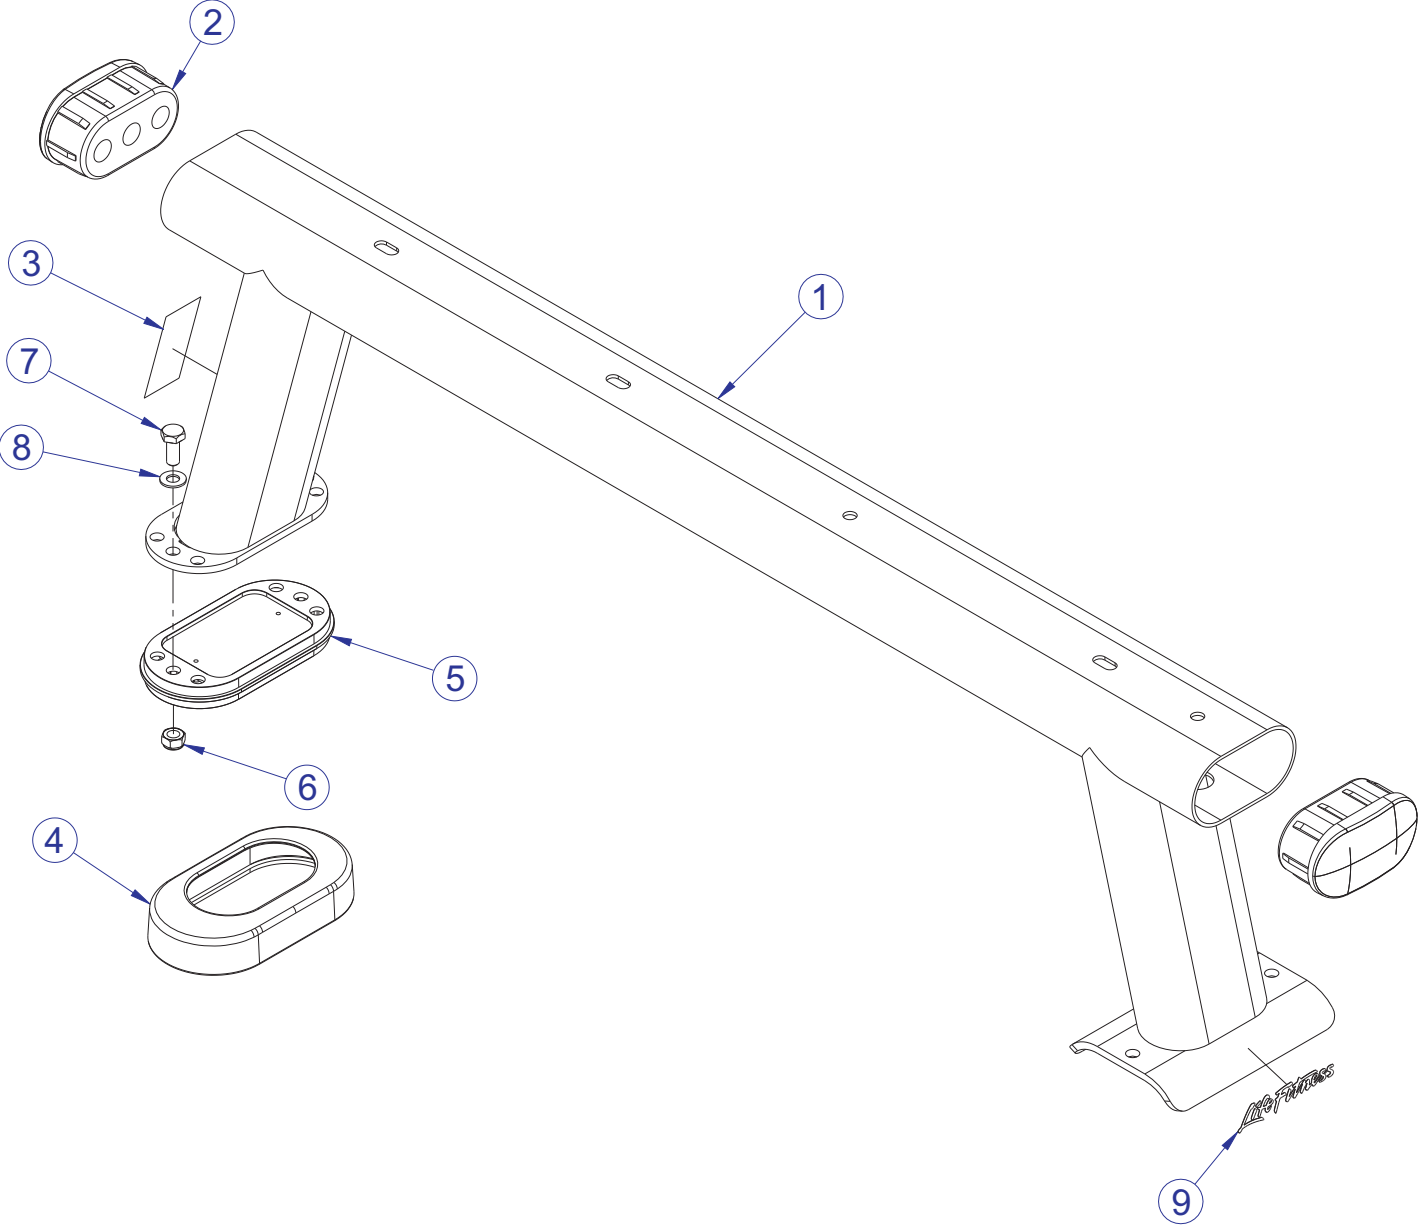

SIGNATURE SERIES
SFB
SIGNATURE FLAT BENCH

Customer Support Services
PARTS LIST

SFB SIGNATURE FLAT BENCH CONTENTS

	PAGE
COMPONENT ASSEMBLY	3
COMPONENT ASSEMBLY LEGEND	4
BENCH FRAME ASSEMBLY	5
BENCH FRAME ASSEMBLY LEGEND	6
BASE FRAME ASSEMBLY	7
BASE FRAME ASSEMBLY LEGEND	8
IMAGE	9

NOTE: SUBSTITUTE PART NUMBERS ENDING WITH 'XX' WITH THE REQUIRED COLOR CODES.

FRAME

01 = WHITE
02 = PLATINUM
03 = BLACK

PADS

01 = BLACK
99 = CUSTOM

SFB SIGNATURE FLAT BENCH COMPONENT ASSEMBLY

SEE PAGE 4 FOR LEGEND

SFB SIGNATURE FLAT BENCH COMPONENT ASSEMBLY LEGEND

ITEM NO.	QTY.	PART NO.	DESCRIPTION
1	1	78206XX	PTD ASSY, SFB, BENCH FRAME
2	1	78219XX	PAD, HEAD REST FLAT
3	1	78218XX	PAD 36 X 11 FLAT
4	1	78204XX	PTD ASSY, SFB, BASE FRAME
5	2	EA3256202	SCREW, M10 X1.5 25MM
6	5	EA3256204	SCREW, M10 X1.5 35MM
7	7	3237403	PLUG, 1" HOLE
8	2	3242002	NUT, M10 X 1.5 HEX NYLOCK
9	9	3102514	WASHER, FLAT 3/8" SAE ST ZN
10	1	8137801	DECAL, WARNING, VERT, MULTI-LANG SHEET

SFB SIGNATURE FLAT BENCH BENCH FRAME ASSEMBLY - 78206XX

SEE PAGE 6 FOR LEGEND

SFB SIGNATURE FLAT BENCH BENCH FRAME ASSEMBLY LEGEND

ITEM NO.	QTY.	PART NO.	DESCRIPTION
1	1	78206XX	PTD ASSY, BENCH FRAME
2	2	7800401	CAP, LRG FLOV END
3	1	EA7002401	LABEL, V WARNING 4.5 X 1.625
4	1	7340201	COVER, FOOT - STRAIGHT
5	1	EA7763001	FOOT, 2.50 X 4.49 FLOV
6	2	3242002	NUT, M10 X 1.5 HEX NYLOCK
7	2	3251202	SCREW, M10 X1.5 X 25MM UNS HEX CS ST ZN
8	2	3102514	WASHER, FLAT 3/8" SAE ST ZN
9	1	8106101	LABEL, LIFE FIT 13/16 X 4-3/8" SG