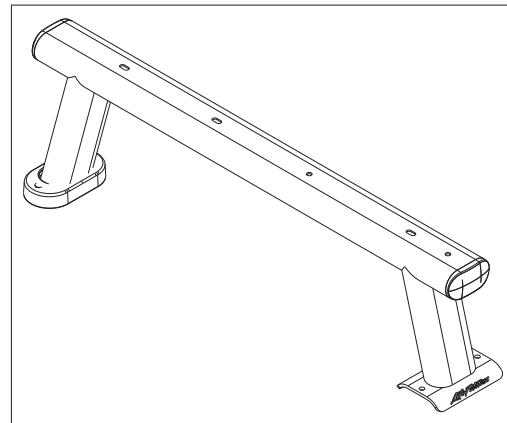

SFB SIGNATURE FLAT BENCH COMPONENT ASSEMBLY LEGEND

ITEM NO.	QTY.	PART NO.	DESCRIPTION
1	1	78206XX	PTD ASSY, SFB, BENCH FRAME
2	1	78219XX	PAD, HEAD REST FLAT
3	1	78218XX	PAD 36 X 11 FLAT
4	1	78204XX	PTD ASSY, SFB, BASE FRAME
5	2	EA3256202	SCREW, M10 X1.5 25MM
6	5	EA3256204	SCREW, M10 X1.5 35MM
7	7	3237403	PLUG, 1" HOLE
8	2	3242002	NUT, M10 X 1.5 HEX NYLOCK
9	9	3102514	WASHER, FLAT 3/8" SAE ST ZN
10	1	8137801	DECAL, WARNING, VERT, MULTI-LANG SHEET

SFB SIGNATURE FLAT BENCH BENCH FRAME ASSEMBLY - 78206XX

SEE PAGE 6 FOR LEGEND

SFB SIGNATURE FLAT BENCH BENCH FRAME ASSEMBLY LEGEND

ITEM NO.	QTY.	PART NO.	DESCRIPTION
1	1	78206XX	PTD ASSY, BENCH FRAME
2	2	7800401	CAP, LRG FLOV END
3	1	EA7002401	LABEL, V WARNING 4.5 X 1.625
4	1	7340201	COVER, FOOT - STRAIGHT
5	1	EA7763001	FOOT, 2.50 X 4.49 FLOV
6	2	3242002	NUT, M10 X 1.5 HEX NYLOCK
7	2	3251202	SCREW, M10 X1.5 X 25MM UNS HEX CS ST ZN
8	2	3102514	WASHER, FLAT 3/8" SAE ST ZN
9	1	8106101	LABEL, LIFE FIT 13/16 X 4-3/8" SG