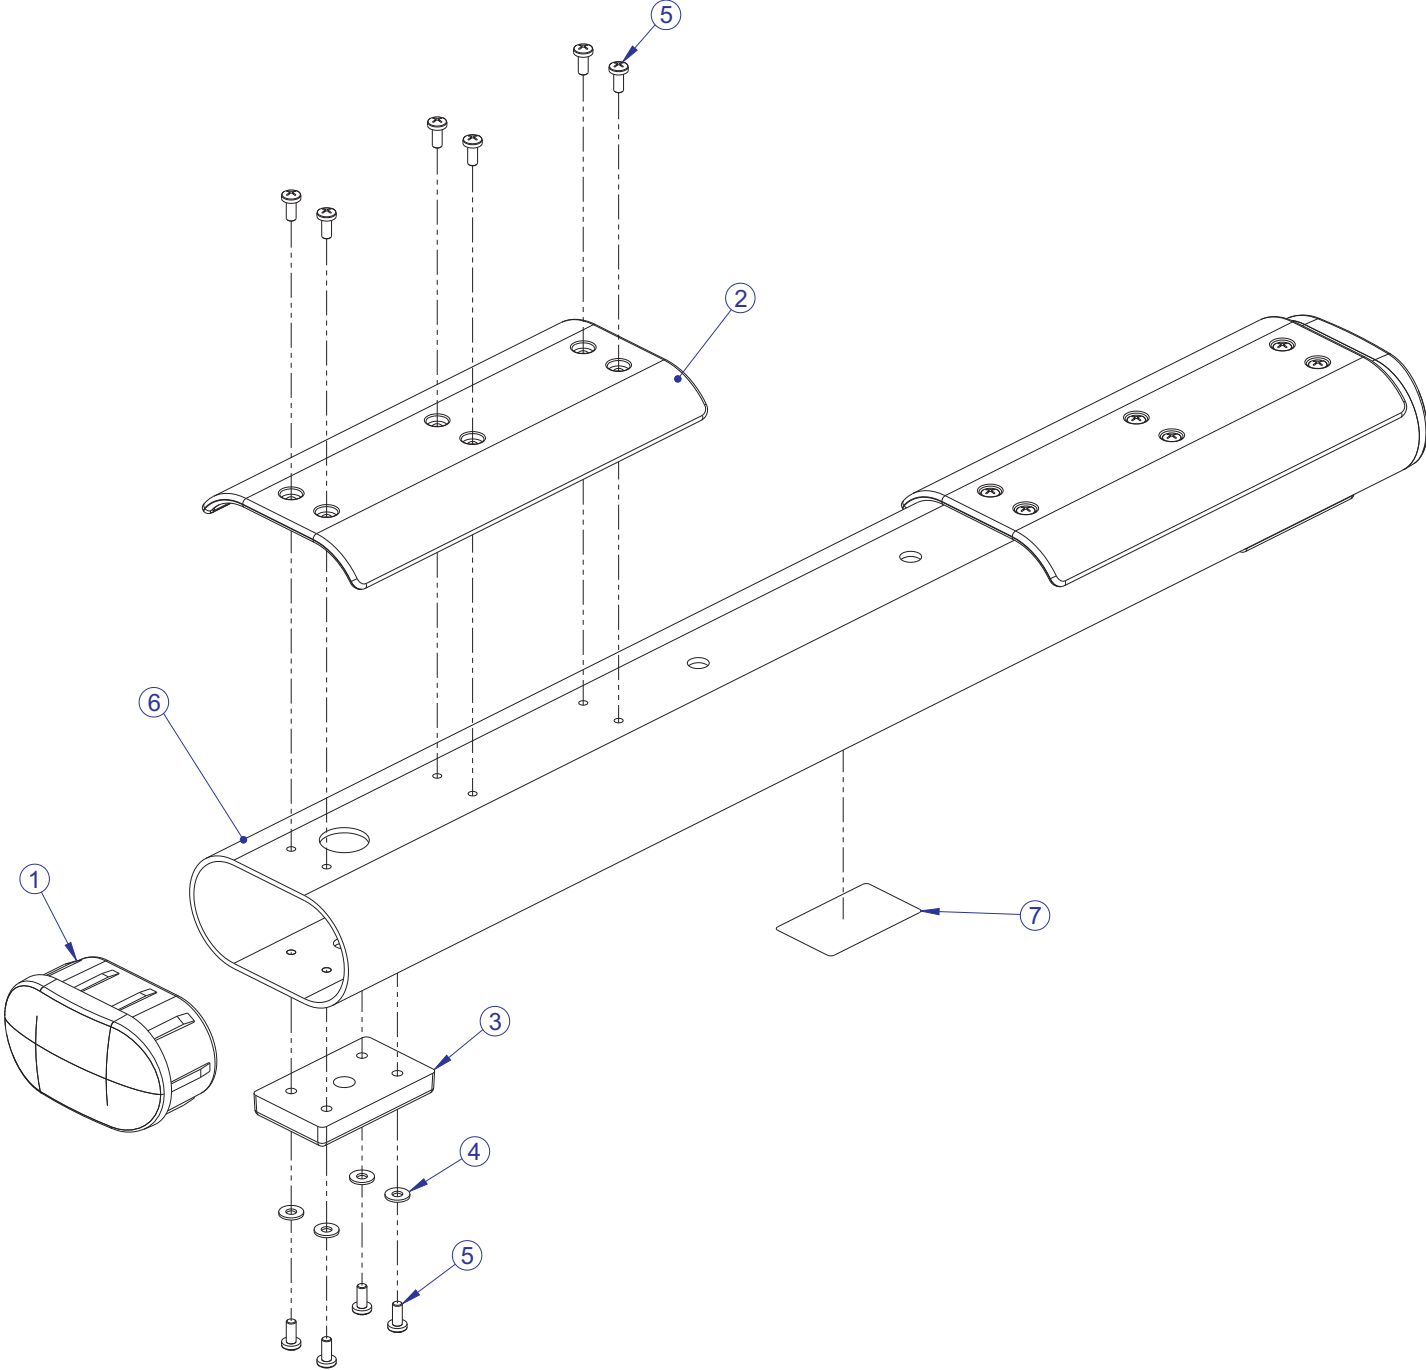

SFB SIGNATURE FLAT BENCH BASE FRAME ASSEMBLY - 78204XX

SEE PAGE 8 FOR LEGEND