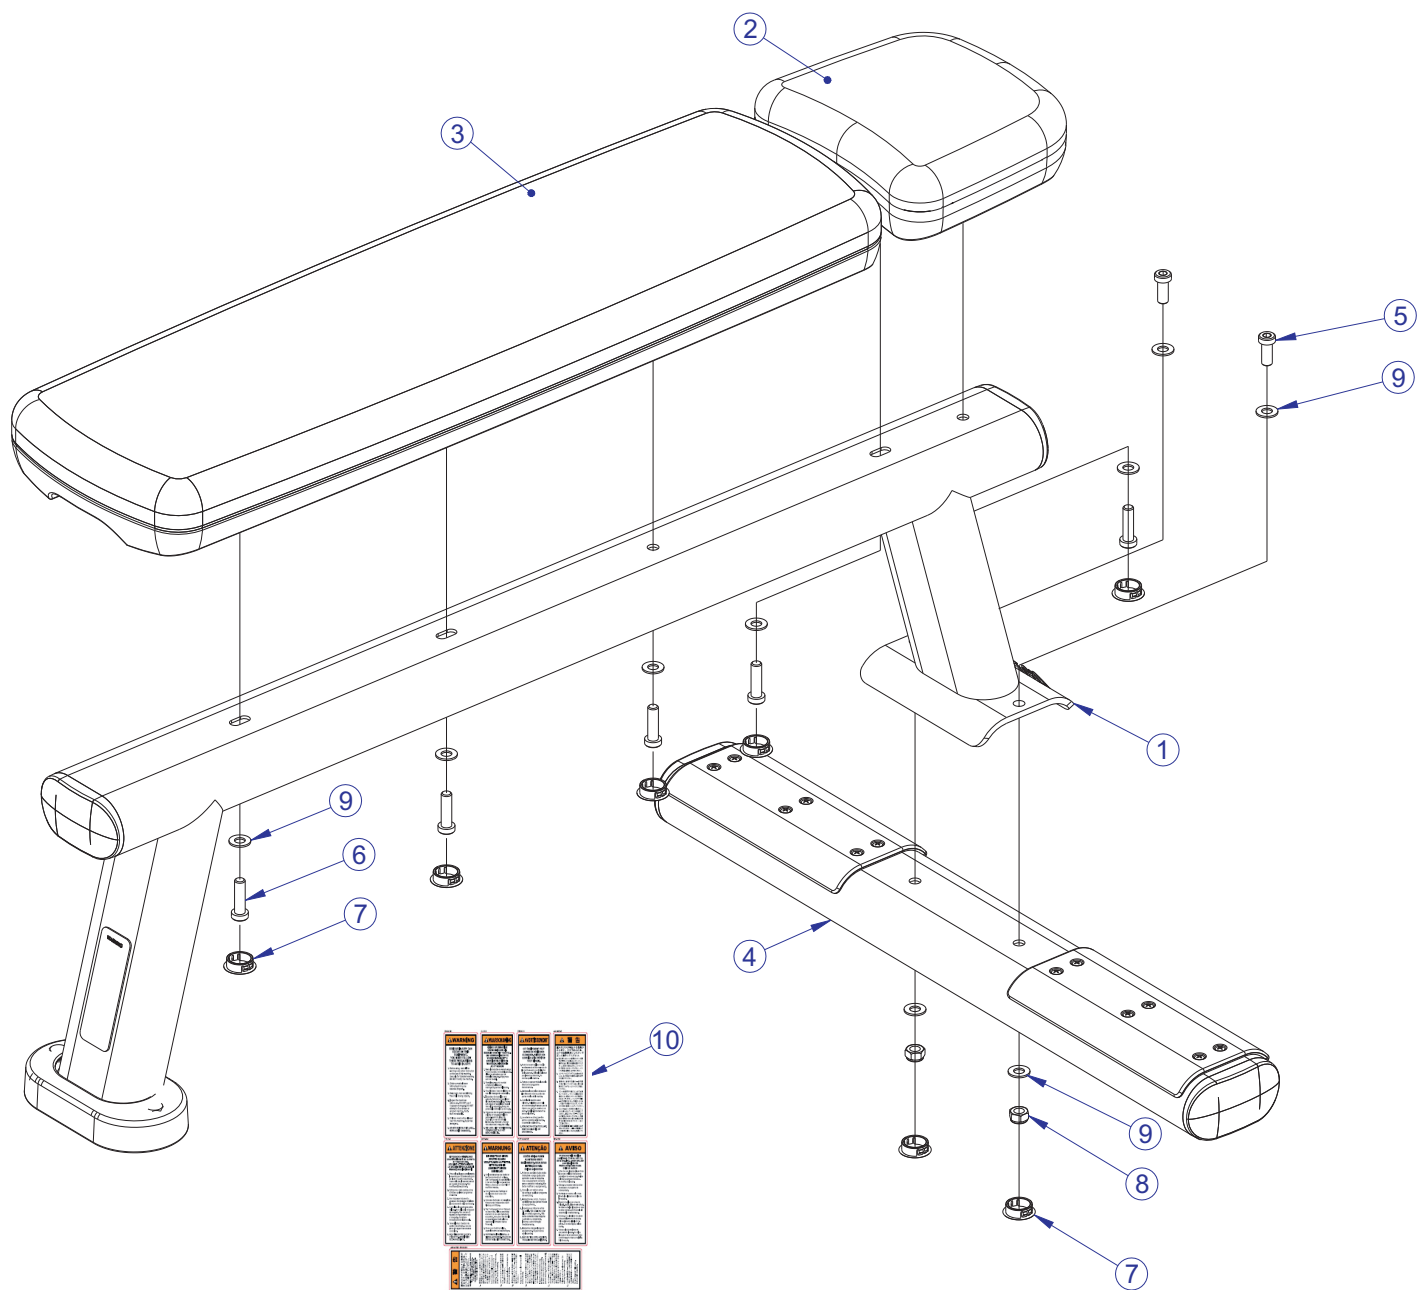

SIGNATURE SERIES
SFB
SIGNATURE FLAT BENCH

Customer Support Services
PARTS LIST

SFB SIGNATURE FLAT BENCH CONTENTS

	PAGE
COMPONENT ASSEMBLY	3
COMPONENT ASSEMBLY LEGEND	4
BENCH FRAME ASSEMBLY	5
BENCH FRAME ASSEMBLY LEGEND	6
BASE FRAME ASSEMBLY	7
BASE FRAME ASSEMBLY LEGEND	8
IMAGE	9

NOTE: SUBSTITUTE PART NUMBERS ENDING WITH 'XX' WITH THE REQUIRED COLOR CODES.

FRAME

01 = WHITE
02 = PLATINUM
03 = BLACK

PADS

01 = BLACK
99 = CUSTOM

SFB SIGNATURE FLAT BENCH COMPONENT ASSEMBLY

SEE PAGE 4 FOR LEGEND

SFB SIGNATURE FLAT BENCH COMPONENT ASSEMBLY LEGEND

ITEM NO.	QTY.	PART NO.	DESCRIPTION
1	1	78206XX	PTD ASSY, SFB, BENCH FRAME
2	1	78219XX	PAD, HEAD REST FLAT
3	1	78218XX	PAD 36 X 11 FLAT
4	1	78204XX	PTD ASSY, SFB, BASE FRAME
5	2	EA3256202	SCREW, M10 X1.5 25MM
6	5	EA3256204	SCREW, M10 X1.5 35MM
7	7	3237403	PLUG, 1" HOLE
8	2	3242002	NUT, M10 X 1.5 HEX NYLOCK
9	9	3102514	WASHER, FLAT 3/8" SAE ST ZN
10	1	8137801	DECAL, WARNING, VERT, MULTI-LANG SHEET

SFB SIGNATURE FLAT BENCH BENCH FRAME ASSEMBLY - 78206XX

SEE PAGE 6 FOR LEGEND

SFB SIGNATURE FLAT BENCH BENCH FRAME ASSEMBLY LEGEND

ITEM NO.	QTY.	PART NO.	DESCRIPTION
1	1	78206XX	PTD ASSY, BENCH FRAME
2	2	7800401	CAP, LRG FLOV END
3	1	EA7002401	LABEL, V WARNING 4.5 X 1.625
4	1	7340201	COVER, FOOT - STRAIGHT
5	1	EA7763001	FOOT, 2.50 X 4.49 FLOV
6	2	3242002	NUT, M10 X 1.5 HEX NYLOCK
7	2	3251202	SCREW, M10 X1.5 X 25MM UNS HEX CS ST ZN
8	2	3102514	WASHER, FLAT 3/8" SAE ST ZN
9	1	8106101	LABEL, LIFE FIT 13/16 X 4-3/8" SG