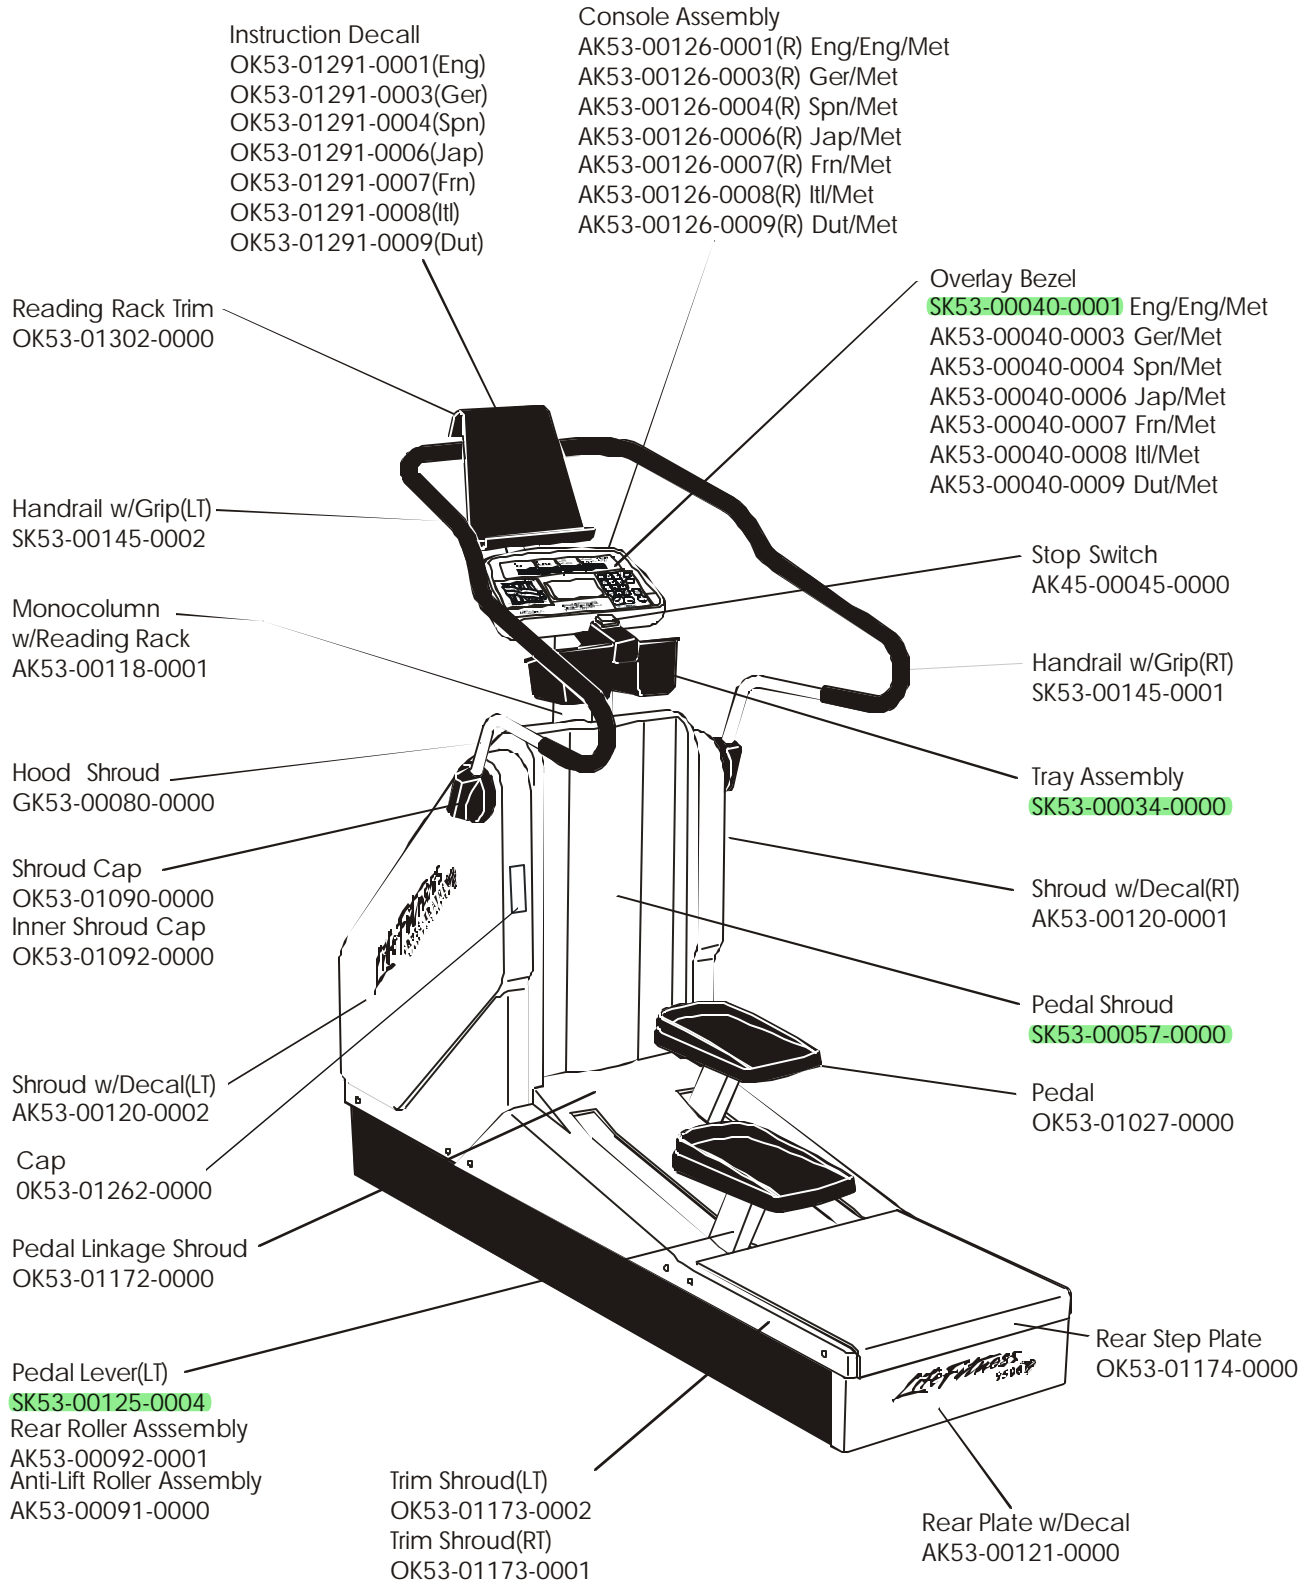

**Life Fitness Model
CT-9500L**

GK53-00013-XXXX

SN # 685000 - UP

**Life Fitness Model
CT-9500L**

**GK53-00013-XXXX
SN # 685000 - UP**