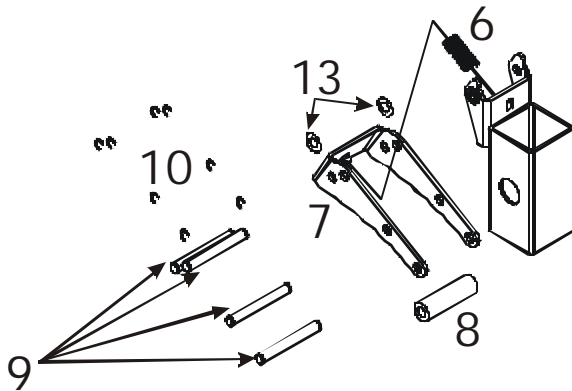

STRENGTH 9000 SERIES TRAINING EQUIPMENT

ST05 Abdominal

STRENGTH 9000 SERIES TRAINING EQUIPMENT

ST05 Abdominal

STRENGTH 9000 SERIES TRAINING EQUIPMENT

ST05 Seat Post Assembly - S/N 64963-Above

The 13 notch front/back striker plate is grey. The 14 notch front/back striker plate is black and was implemented first quarter 2001. Notched striker plate to be installed on seat post such that it is on the same side as the lever handle.

NOTE: The Seat Guide is welded to the frame. Shown separately for illustration purposes only.

BILL OF MATERIALS			
Item No.	Qty.	Part Number	Description
1	1	ST05-S0011-0000	Seat post assembly
2	1	0K50-P0547-0000	Front striker plate (14 notch)
3	1	0K50-P0548-0000	Back striker plate
4	4	0017-00101-1655	5/16" x 24 flat bolt
6	1	0017-00009-1079	Spring
7	1	0K50-P0550-0000	Lever release
8	1	0017-00042-1089	Rubber grip
9	4	0K50-P0551-0000	Grooved pin
10	8	0017-00100-0190	Retaining clips
11	1	0017-00042-0944	1-1/2" x 1-1/2" End cap
12	1	M051-00363-A000	Number strip
13	2	0017-00104-0373	Nylon washer