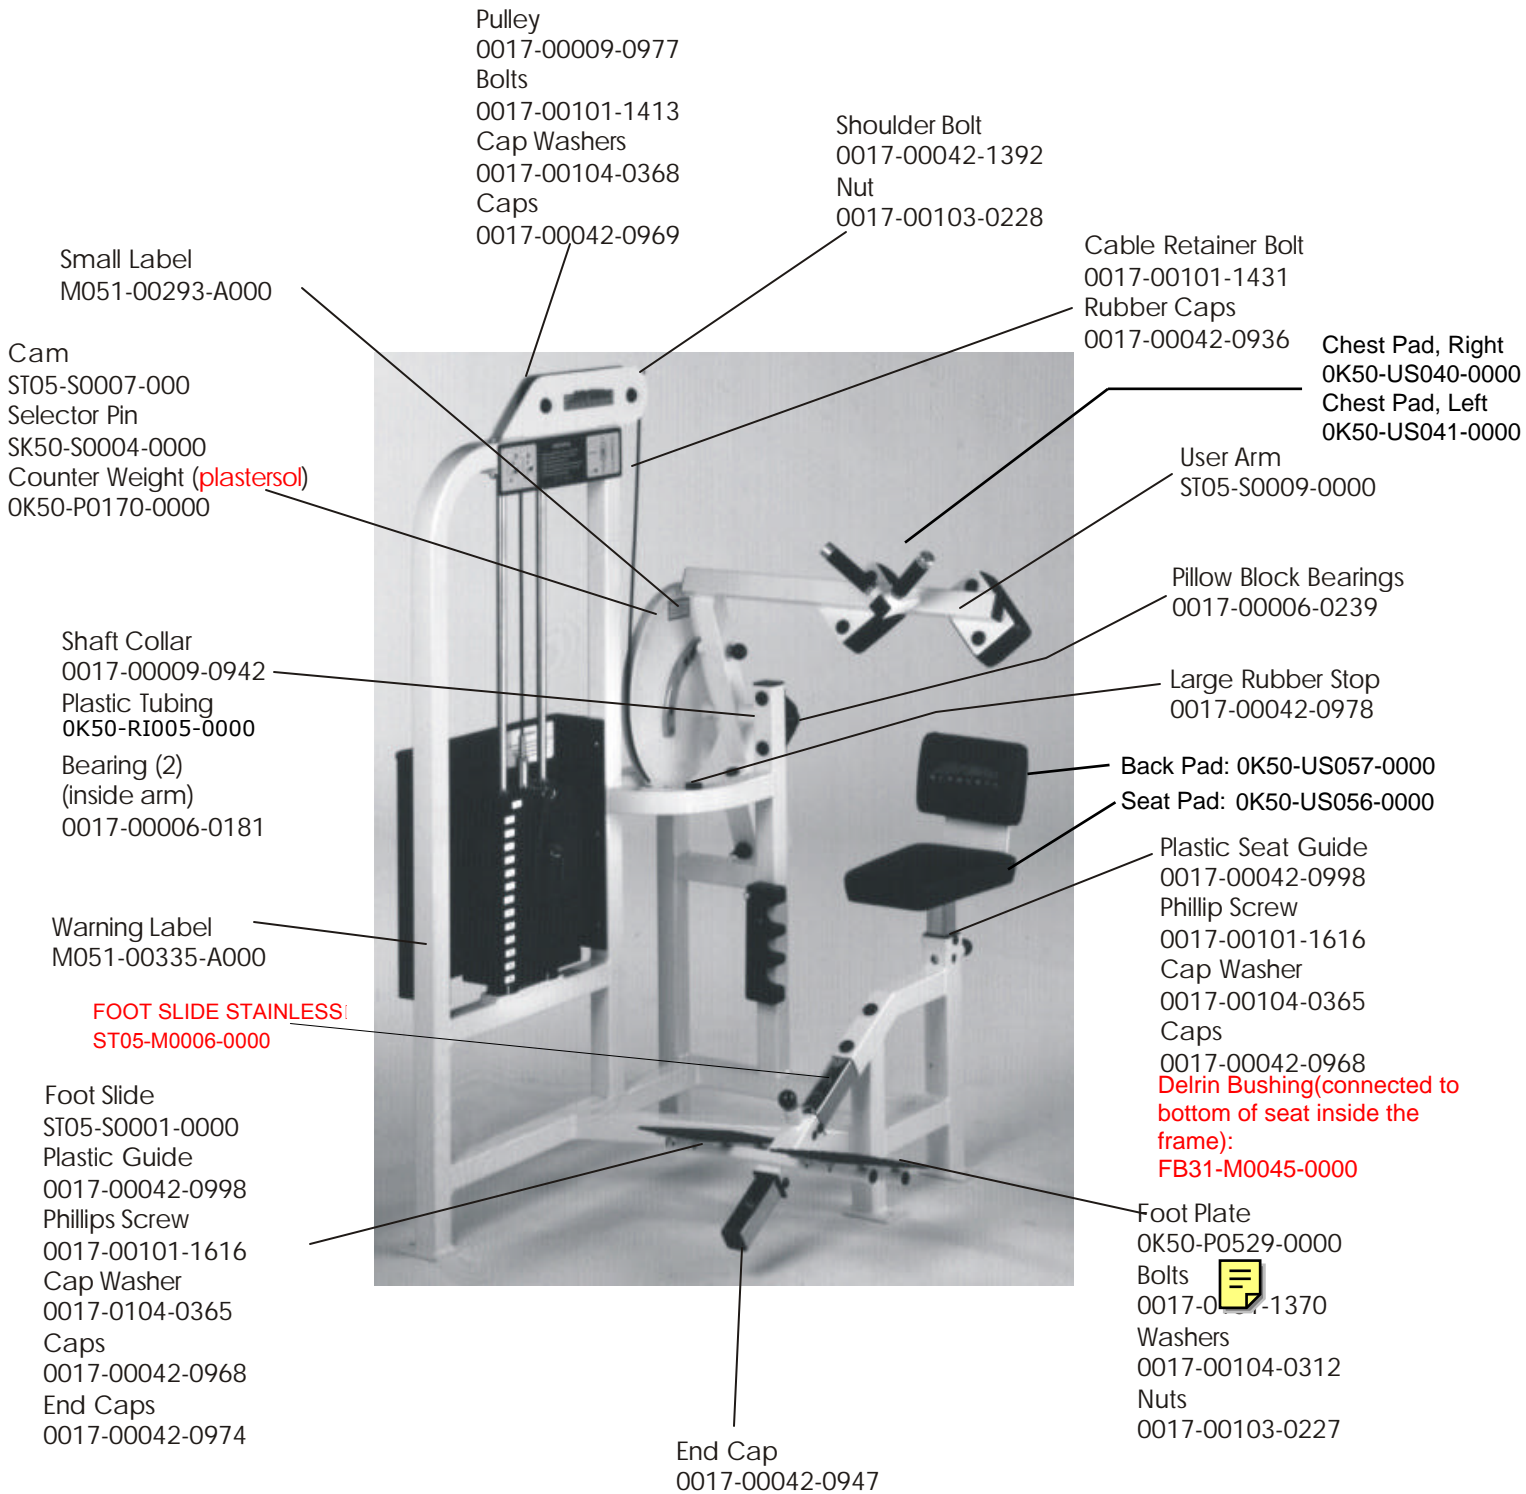

STRENGTH 9000 SERIES TRAINING EQUIPMENT

ST05 Abdominal

STRENGTH 9000 SERIES TRAINING EQUIPMENT

ST05 Abdominal

STRENGTH 9000 SERIES TRAINING EQUIPMENT

ST05 Seat Post Assembly - S/N 64963-Above

The 13 notch front/back striker plate is grey. The 14 notch front/back striker plate is black and was implemented first quarter 2001. Notched striker plate to be installed on seat post such that it is on the same side as the lever handle.

NOTE: The Seat Guide is welded to the frame. Shown separately for illustration purposes only.

BILL OF MATERIALS			
Item No.	Qty.	Part Number	Description
1	1	ST05-S0011-0000	Seat post assembly
2	1	0K50-P0547-0000	Front striker plate (14 notch)
3	1	0K50-P0548-0000	Back striker plate
4	4	0017-00101-1655	5/16" x 24 flat bolt
6	1	0017-00009-1079	Spring
7	1	0K50-P0550-0000	Lever release
8	1	0017-00042-1089	Rubber grip
9	4	0K50-P0551-0000	Grooved pin
10	8	0017-00100-0190	Retaining clips
11	1	0017-00042-0944	1-1/2" x 1-1/2" End cap
12	1	M051-00363-A000	Number strip
13	2	0017-00104-0373	Nylon washer