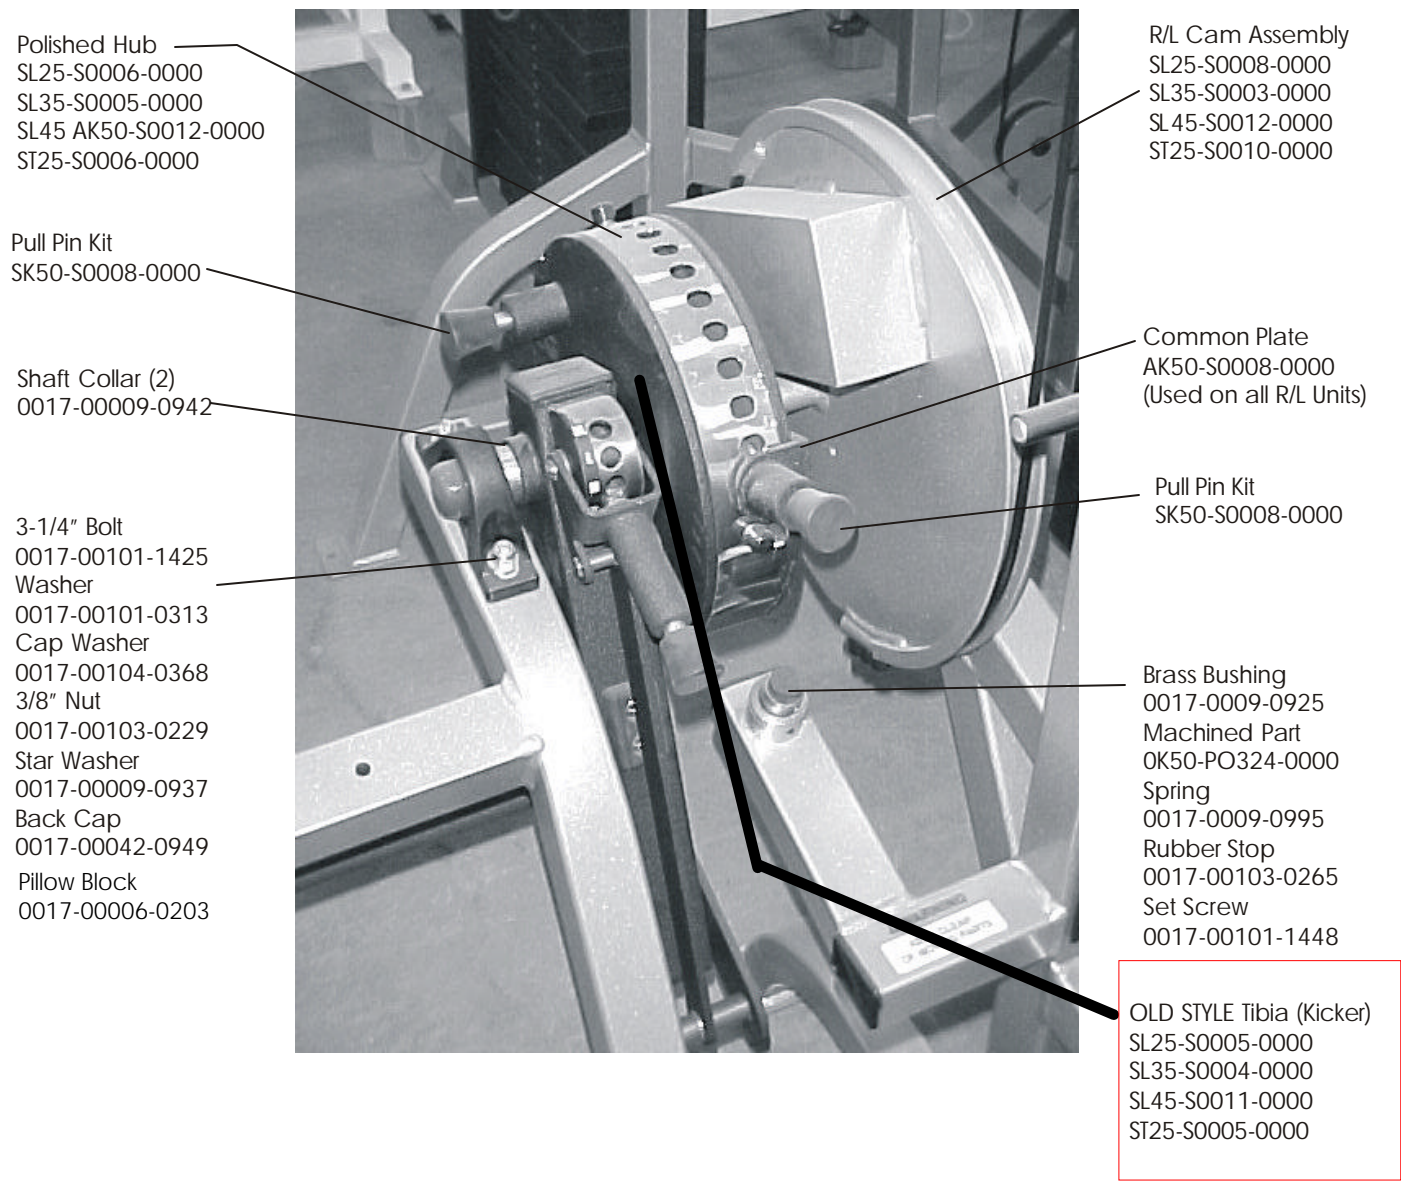

SELECTORIZED STRENGTH TRAINING EQUIPMENT

SL30-35 Lying Leg Curl

SL35: STRENGTH 9000 SERIES TRAINING EQUIPMENT

Range Limiter

SELECTORIZED STRENGTH TRAINING EQUIPMENT

SL30 Tibia Adjustment Mechanism - S/N 070587-Above