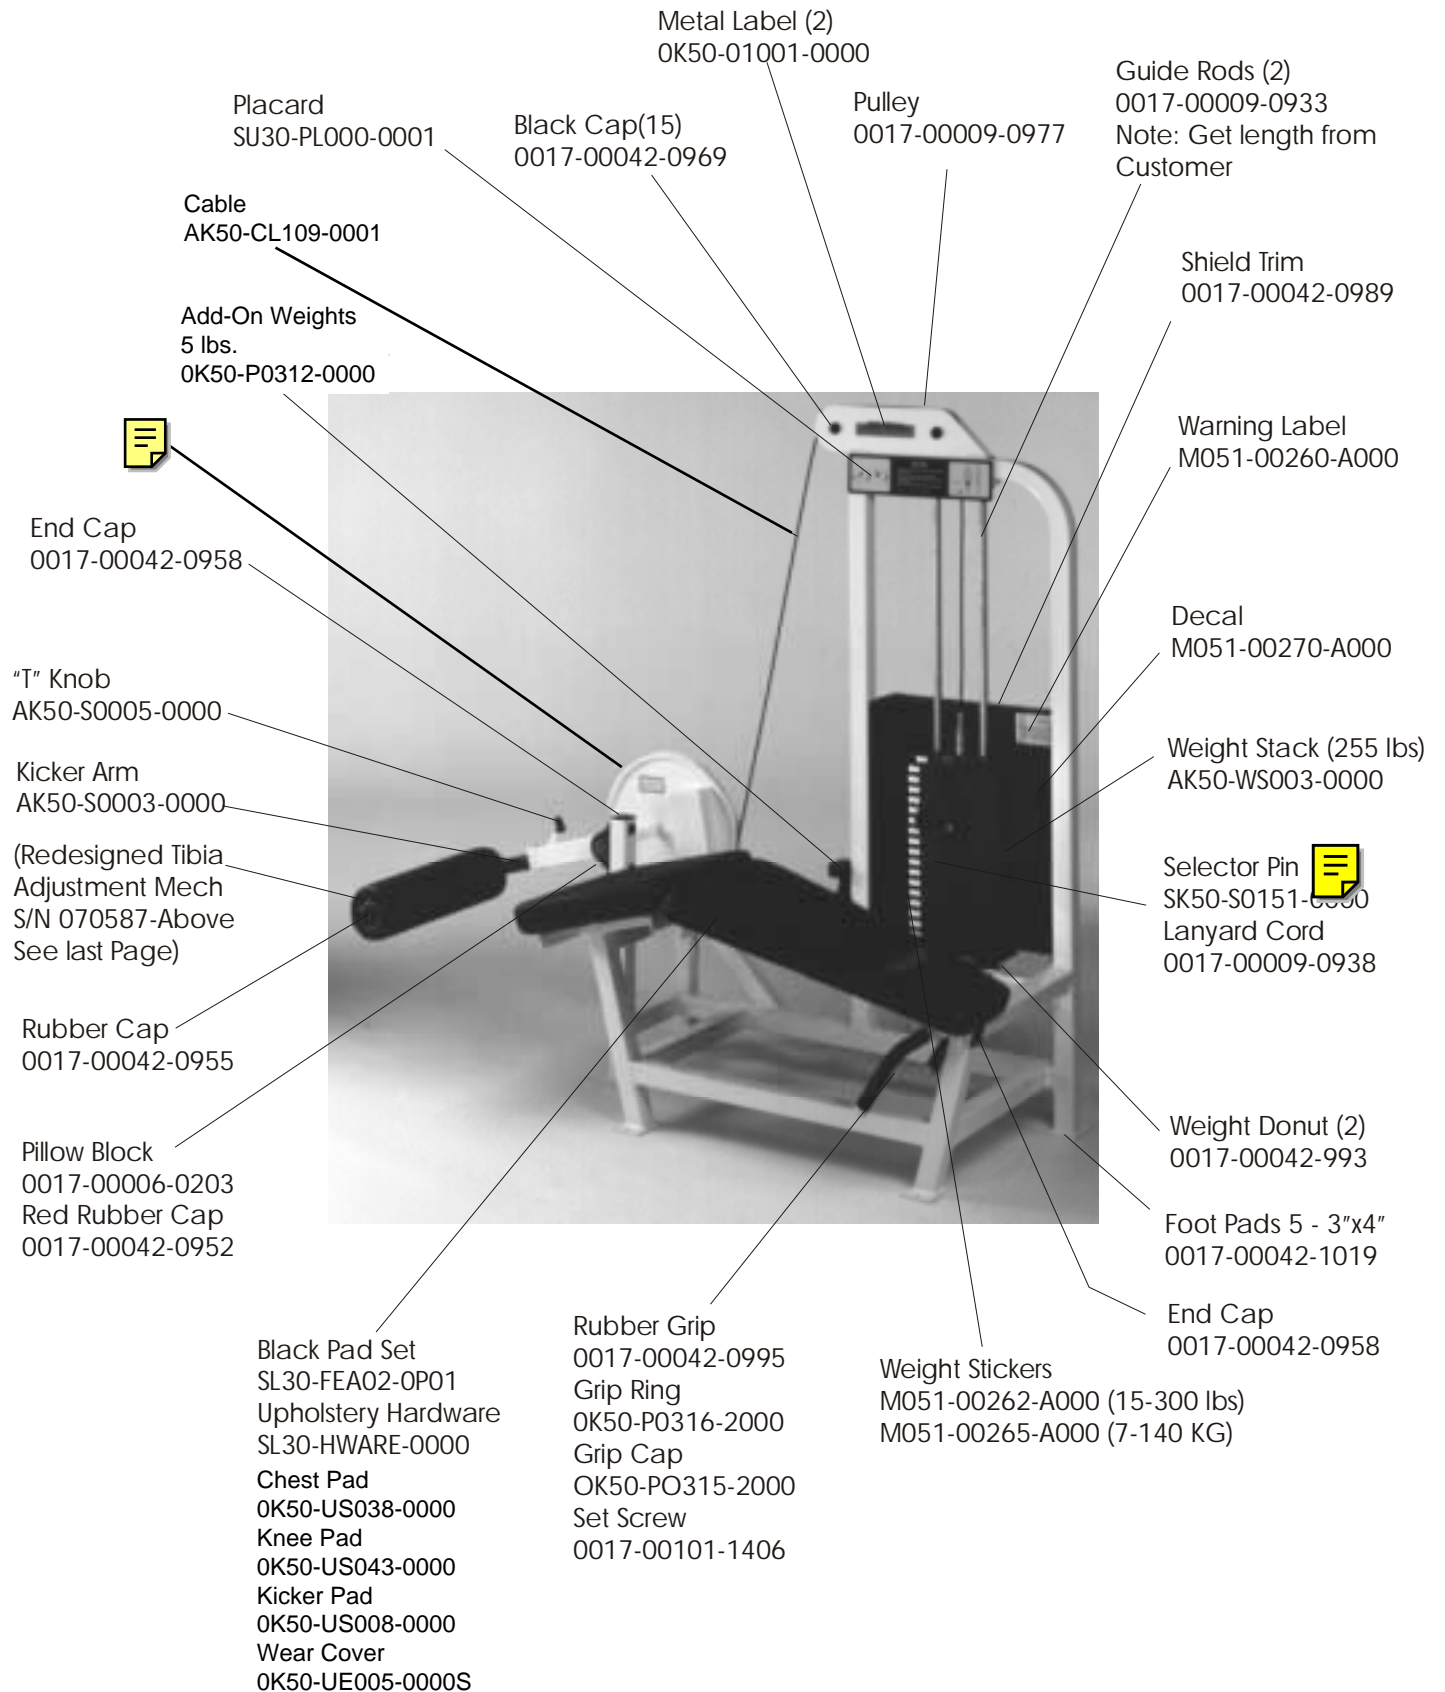

SELECTORIZED STRENGTH TRAINING EQUIPMENT

SL30-35 Lying Leg Curl

SL35: STRENGTH 9000 SERIES TRAINING EQUIPMENT

Range Limiter

SELECTORIZED STRENGTH TRAINING EQUIPMENT

SL30 Tibia Adjustment Mechanism - S/N 070587-Above