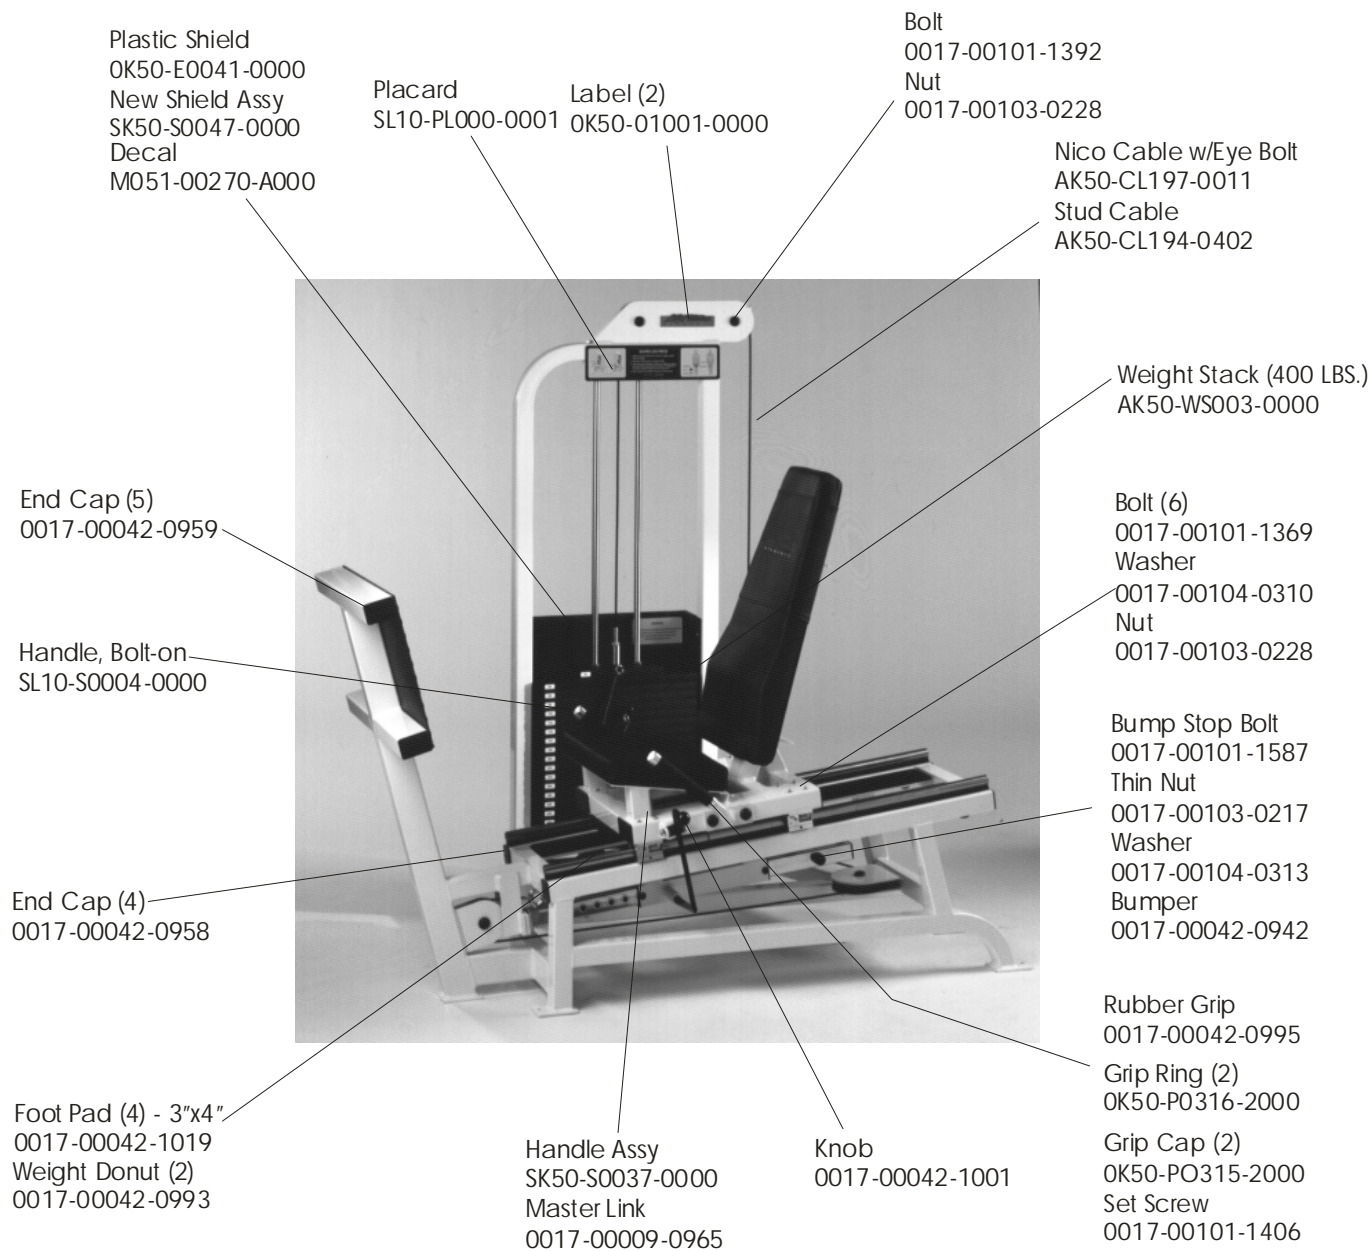

# STRENGTH 9000 SERIES TRAINING EQUIPMENT

## SL10 - Seated Leg Press