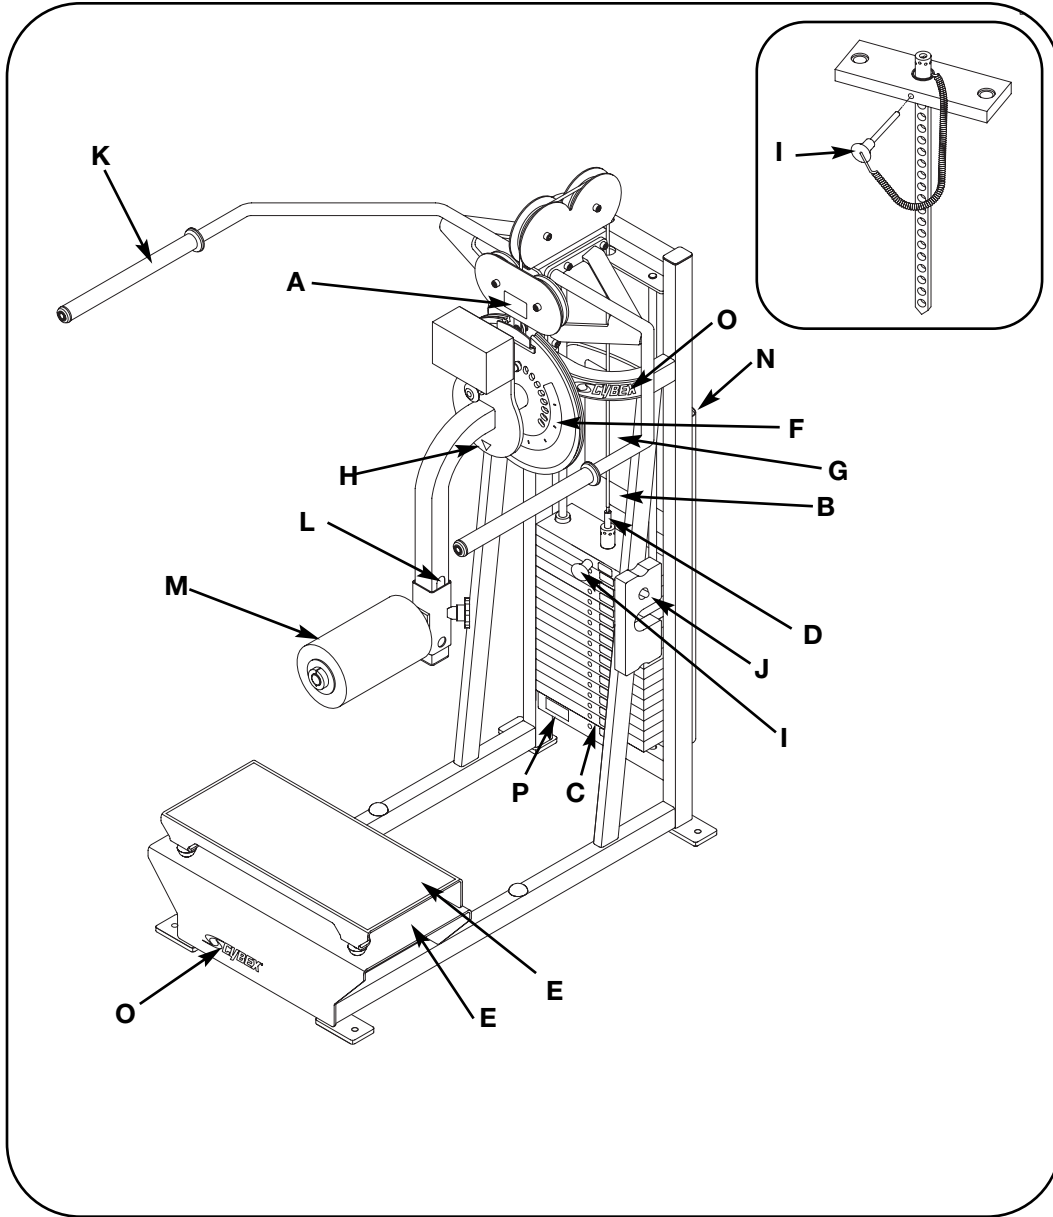

Rotary Hip - 4865

DESCRIPTION	PART NO.
A. Caution Decal	4000Y316
C. Warning Decal	4800-381

ROTARY HIP

PRODUCT NO. 4865

DESCRIPTION	PART NO.	DESCRIPTION	PART NO.
A. Caution Decal	4000Y316	J. Half Weight	C-ZA000200
B. Warning Decal	4800-381	K. Grip	4605-518
C. Weight Plate Decal	4800-554	L. Adjusting Decal	4855-317
D. Weight Stack Cable	4865-002	M. Round Cushion	4121S067-0
E. Non-Slip	4865-322	N. Cybex Decal Black	3900-441
F. Cam Decal	4865-327	N. Cybex Decal Silver	3900-442
G. Placard Decal	4865-598	O. Cybex Decal Black	3900-445
H. Arrow Decal.....	5340Y045	O. Cybex Decal Silver	3900-446
I. Weight Selector Pin.....	BH030207	P. Serial Number Decal	

4865 - Rotary Hip

ITEM	QTY	PART NO.	DESCRIPTION
1	4	08014	Pulley Assembly 4.50
2	2	08017	Retaining Ring .375
3	1	11040-440	Knob
4	1	3900-441	Cybox Decal 8.50 Vert. Black
4	1	3900-442	Cybox Decal 8.50 Vert. Silver
5	1	4000Y316	Caution Decal
6	4	4505-331	Bumper 1.50 Dia.
7	1	4535-324	Counterweight
8	1	4613-320	Detent Pin
9	2	4700-019	Flange Bearing .62 x .92 x 1.50 L
10	1	4800-251	Top Weight 16-4 x 12
11	1	4800-381	Warning Decal
12	1	4800-554	Weight Plate Decal (12.5-150) (Not Shown)
13	2	4800-531	Weight Stack Guide Rod
14	1	4800-702	Weight Stack Guard
15	1	4855-317	Adjusting Decal
16	1	4865-002	Weight Stack Cable
17	1	4865-200	Frame
18	1	4865-201	Input
19	1	4865-202	Cam
20	1	4865-203	Step
21	1	4865-204	Right Hand Handle
22	1	4865-205	Left Hand Handle
23	1	4865-206	Input Cushion
24	1	4865-320	Plate
25	2	4865-322	Non-slip Fabric
26	1	4507-301	Clevis Pin
27	1	4865-327	Cam Decal
28	1	4865-598	Placard Decal
29	1	5340Y045	Arrow Decal
30	1	BH030207	Weight Selector Pin
31	2	BR030206	Retaining Ring
32	4	BR030214	Retaining Ring .625
33	1	BR110201	E-Ring
34	1	BS070201	Com Spring .56 x .66 x 1.50 L