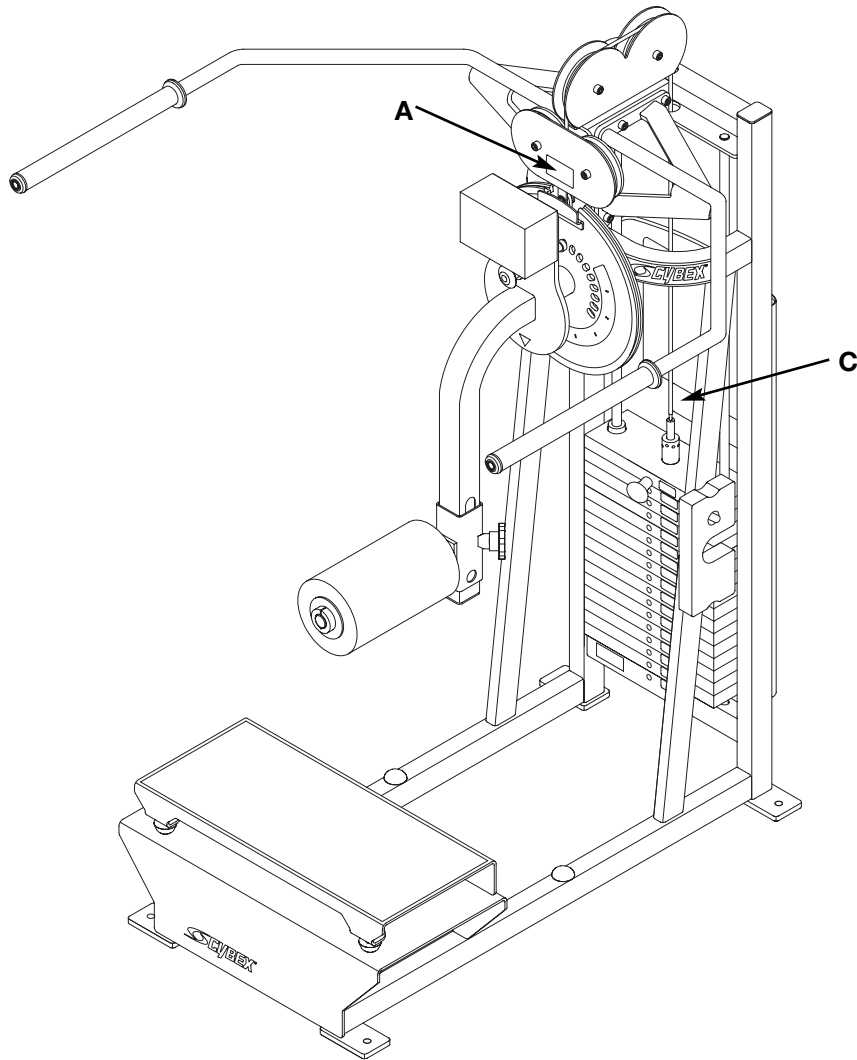

Rotary Hip - 4865

DESCRIPTION	PART NO.
A. Caution Decal	4000Y316
C. Warning Decal	4800-381

ROTARY HIP

PRODUCT NO. 4865

DESCRIPTION	PART NO.	DESCRIPTION	PART NO.
A. Caution Decal	4000Y316	J. Half Weight	C-ZA000200
B. Warning Decal	4800-381	K. Grip	4605-518
C. Weight Plate Decal	4800-554	L. Adjusting Decal	4855-317
D. Weight Stack Cable	4865-002	M. Round Cushion	4121S067-0
E. Non-Slip	4865-322	N. Cybex Decal Black	3900-441
F. Cam Decal	4865-327	N. Cybex Decal Silver	3900-442
G. Placard Decal	4865-598	O. Cybex Decal Black	3900-445
H. Arrow Decal.....	5340Y045	O. Cybex Decal Silver	3900-446
I. Weight Selector Pin.....	BH030207	P. Serial Number Decal	

4865 - Rotary Hip

ITEM	QTY	PART NO.	DESCRIPTION
1	4	08014	Pulley Assembly 4.50
2	2	08017	Retaining Ring .375
3	1	11040-440	Knob
4	1	3900-441	Cybox Decal 8.50 Vert. Black
4	1	3900-442	Cybox Decal 8.50 Vert. Silver
5	1	4000Y316	Caution Decal
6	4	4505-331	Bumper 1.50 Dia.
7	1	4535-324	Counterweight
8	1	4613-320	Detent Pin
9	2	4700-019	Flange Bearing .62 x .92 x 1.50 L
10	1	4800-251	Top Weight 16-4 x 12
11	1	4800-381	Warning Decal
12	1	4800-554	Weight Plate Decal (12.5-150) (Not Shown)
13	2	4800-531	Weight Stack Guide Rod
14	1	4800-702	Weight Stack Guard
15	1	4855-317	Adjusting Decal
16	1	4865-002	Weight Stack Cable
17	1	4865-200	Frame
18	1	4865-201	Input
19	1	4865-202	Cam
20	1	4865-203	Step
21	1	4865-204	Right Hand Handle
22	1	4865-205	Left Hand Handle
23	1	4865-206	Input Cushion
24	1	4865-320	Plate
25	2	4865-322	Non-slip Fabric
26	1	4507-301	Clevis Pin
27	1	4865-327	Cam Decal
28	1	4865-598	Placard Decal
29	1	5340Y045	Arrow Decal
30	1	BH030207	Weight Selector Pin
31	2	BR030206	Retaining Ring
32	4	BR030214	Retaining Ring .625
33	1	BR110201	E-Ring
34	1	BS070201	Com Spring .56 x .66 x 1.50 L