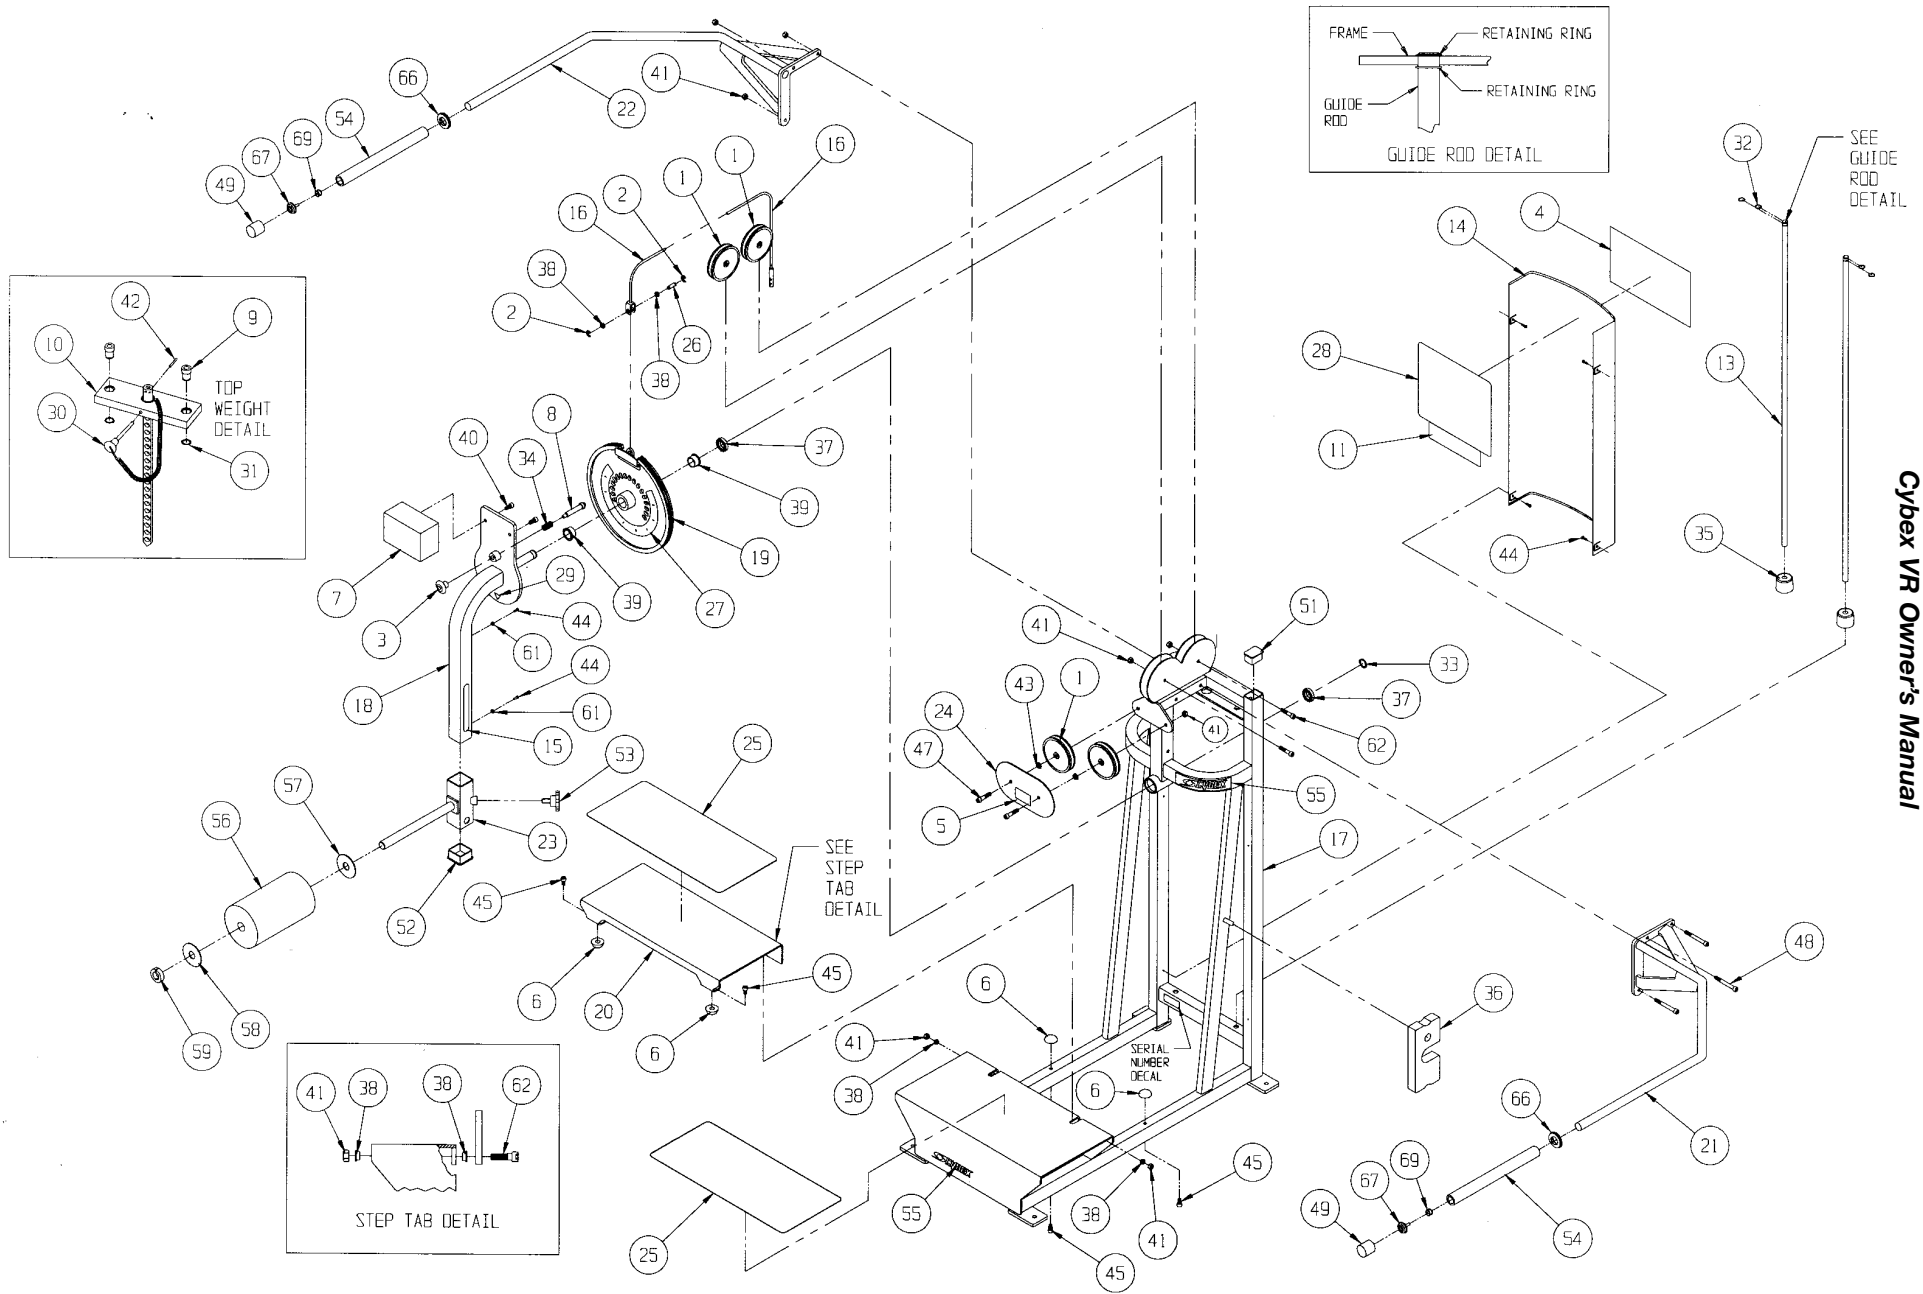

4865 - Rotary Hip

ITEM	QTY	PART NO.	DESCRIPTION
1	4	08014	Pulley Assembly 4.50
2	2	08017	Retaining Ring .375
3	1	11040-440	Knob
4	1	3900-441	Cybox Decal 8.50 Vert. Black
4	1	3900-442	Cybox Decal 8.50 Vert. Silver
5	1	4000Y316	Caution Decal
6	4	4505-331	Bumper 1.50 Dia.
7	1	4535-324	Counterweight
8	1	4613-320	Detent Pin
9	2	4700-019	Flange Bearing .62 x .92 x 1.50 L
10	1	4800-251	Top Weight 16-4 x 12
11	1	4800-381	Warning Decal
12	1	4800-554	Weight Plate Decal (12.5-150) (Not Shown)
13	2	4800-531	Weight Stack Guide Rod
14	1	4800-702	Weight Stack Guard
15	1	4855-317	Adjusting Decal
16	1	4865-002	Weight Stack Cable
17	1	4865-200	Frame
18	1	4865-201	Input
19	1	4865-202	Cam
20	1	4865-203	Step
21	1	4865-204	Right Hand Handle
22	1	4865-205	Left Hand Handle
23	1	4865-206	Input Cushion
24	1	4865-320	Plate
25	2	4865-322	Non-slip Fabric
26	1	4507-301	Clevis Pin
27	1	4865-327	Cam Decal
28	1	4865-598	Placard Decal
29	1	5340Y045	Arrow Decal
30	1	BH030207	Weight Selector Pin
31	2	BR030206	Retaining Ring
32	4	BR030214	Retaining Ring .625
33	1	BR110201	E-Ring
34	1	BS070201	Com Spring .56 x .66 x 1.50 L

ITEM	QTY	PART NO.	DESCRIPTION
35	2	PR060005	Weight Bumper
36	1	C-ZA000200	Half Weight 4 x 12
37	2	FB030235	Radial Bearing 25 mm ID x 42 mm OD
38	7	FB050211	Flange Bearing .38 x .50 x .25 LG
39	2	FB050224	Flange Bearing 1.12 x 1.28 x .75 LG
40	2	HC702817	SHCS .375-16 x 1.00
41	9	HN704901	Nylon Locknut .375-16
42	1	HP286819	Spiral Pin .188 x 1.12
43	2	HS368000	Washer SAE .375
44	6	HT102214	Tap Screw #10-12 x .625 A (Phil)
45	4	JC702814	SHCS .375-16 x .625
47	2	HC702826	SHCS .375-16 x 2.00
48	3	JC702836	SHCS .375-16 x 3.25
49	2	PP080209	Vinyl End Cap 1.38 ID
51	1	PP090000	Plastic Insert 1.50 x 2.00 x 11 G
52	1	PP090210	Plastic Insert 2.00 Sq x 10-14 G
53	1	PP460013	Plastic Knob .500-13 x 1.00
54	2	4605-518	Grip
55	2	3900-445	Cybox Decal 1.00 Horiz.Black
55	2	3900-446	Cybox Decal 1.00 Horiz. Silver
56	1	4121S067-0	Round Cushion
57	1	4030C138	Spacer
58	1	4030P144	Spacer
59	1	P-FC030202	Two-piece collar 1.00
61	2	HS108000	Nylon Flat Washer .190 ID x .435 OD x .128 T
62	4	JC702824	SCHS .375-16 x 1.75
63	1	4800-382	VR Weight Stack Instructions (Not Shown)
64	15	4005C062	Weight Plate 4 x 12 (Not Shown)
65	1	4800-328	Foot Glide Removal Instructions (Not Shown)
66	2	11090-376	Handle Grip Ring
67	2	4605-550	Plug
68	1	51198	Strength Warranty Sheet (Not Shown)
69	2	HF449063	Conector Input
70	1	4800-555	Weight Plate Decal (162.5-250) (Not Shown)

4865 - Rotary Hip

Cybex VR Owner's Manual