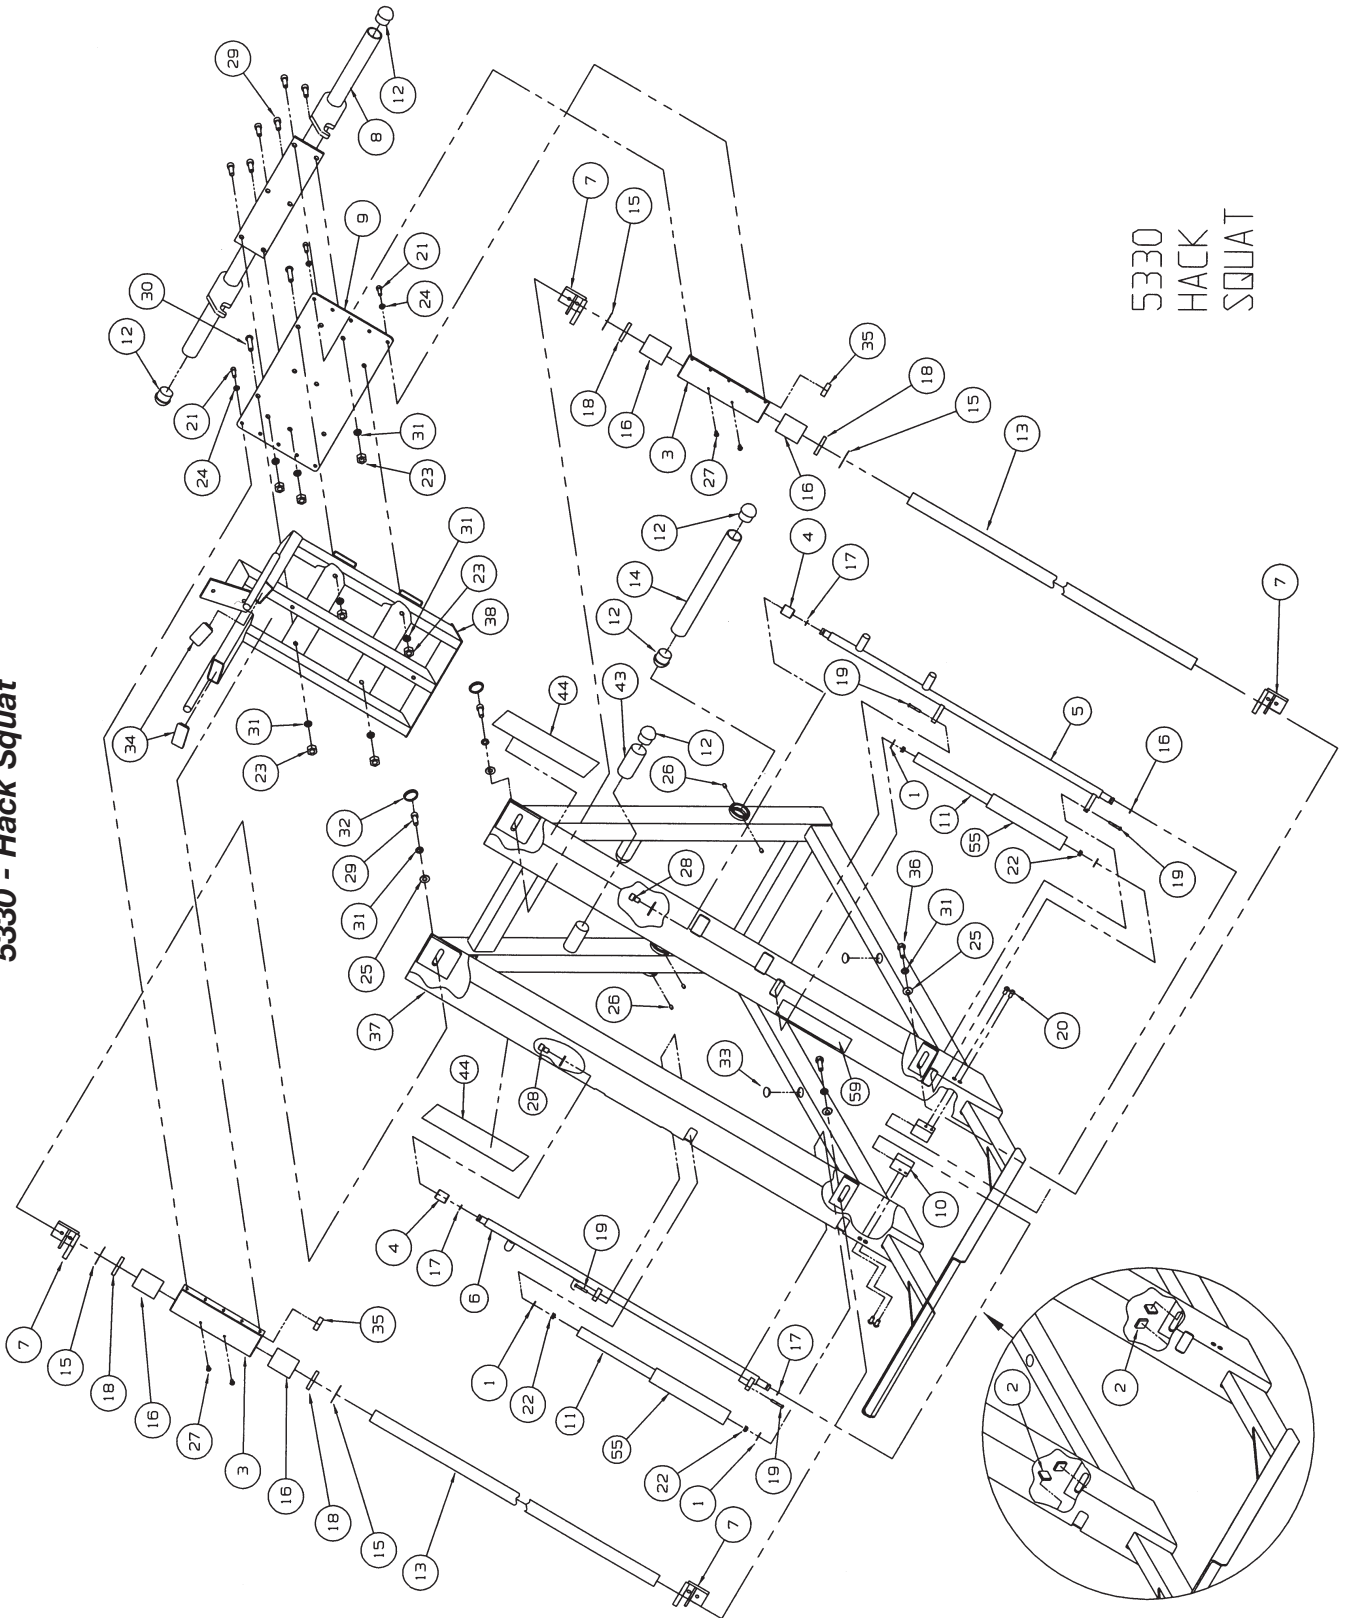

Cybox Plate Loaded Owner's Manual

5330 - Hack Squat

ITEM	QTY	PART NO.	DESCRIPTION
1	4	4050M048	Nylon Washer .312
2	4	4113M064	Bumper
3	2	5320-204	Bearing Sleeve
4	2	5330-332	Stop Rod Collet
5	1	5330-201	Stop Rod (Left Hand)
6	1	5330-202	Stop Rod (Right Hand)
7	4	5321-303	Pillow Block
8	1	5330-204	Weight Bar
9	1	5330-309	Slide Plate
10	2	5330-312	Stop Block
11	2	5330-313	Handle Tube
12	8	5330M040	Plug
13	2	5330-328	Shaft 1.50 Dia. x 54.00 L
14	2	5330P029	Weight Tube
15	4	BR030203	Linear Bearing Retaining Ring 1.50
16	4	FB110200	Linear Bearing 1.50
17	4	FS100006	O-Ring
18	4	FS110200	Linear Bearing Seal 1.50
19	6	JC620422	BHSCS .250-20 x 1.50
20	4	HC700415	BHSCS .375-16 x .75
21	10	HC702817	SHCS .375-16 x 1.00
22	6	HF449063	Insert
23	10	HN784000	Hex Nut .500-13
24	10	HS348300	Split Lockwasher .375
25	4	HS387700	Washer SAE .50
26	8	HY622910	Set Screw .250-20 x .375
27	4	JC660412	BHSCS .312-18 x .50
28	2	JC782815	SHCS .500-13 x .75
29	8	JC782820	SHCS .500-13 x 1.25
30	4	JC780426	BHSCS .500-13 x 2.00
31	14	JS388300	Split Lockwasher .50
32	2	PP080201	Plastic Insert 1.75 Dia. x 11 G
33	2	PP080202	Plastic Insert 1.19 Dia. x 11 G

ITEM	QTY	PART NO.	DESCRIPTION
34	2	PP090202	Plastic Insert 1.50 x 3.00 x 11 G
35	2	PU060201	Bumper
36	2	JC781222	HHCS .500-13 x 1.50
37	1	5330-200	Frame
38	1	5330-205	Carriage
39	2	JC700434	BHSCS .375-16 x 3.00
40			Removed
41	4	JC700930	FHSCS .375-16 x 2.50
42	2	JC700920	FHSCS .375-16 X 1.25
43	2	5330P012	Weight Tube 5.00
44	2	3900-447	Cybox Decal 1.94 Horiz. Black
44	2	3900-448	Cybox Decal 1.94 Horiz. Silver
44			Removed 7-03
45	2	5320-300	Non-Slip Fabric
46	1	5330-300	Non-Slip Fabric
47	1	5330-301	Non-Slip Fabric
48	6	5220-367	Spacer
49	1	01215	Head Cushion with Wear Cover
50	1	4899-087	Wear Cover
51	2		Shoulder Cushion with Wear Cover
52	2	4899-101	Wear Cover
53	1	01034	Back Cushion with Wear Cover
54	1	5330S055-0	Wear Cover
55	4	PR400200	Hand Grip 14" Long
56	2	4605-501	Hand Grip 4.78" Long
57	1	5330-316	Placard Decal
58	2	5220-337	Caution Decal
59	1	5220-364	Warning Decal
60	1	5330-317	Instruction Sheet (not shown)
61	2	11090-374	End Cap
62	2	11090-376	Handle Grip Ring
63	1	51198	Strength Warranty Sheet (not shown)
64	2	JS347400	Internal Tooth Lockwasher

5330 - Hack Squat

5330
HACK
SQUAT