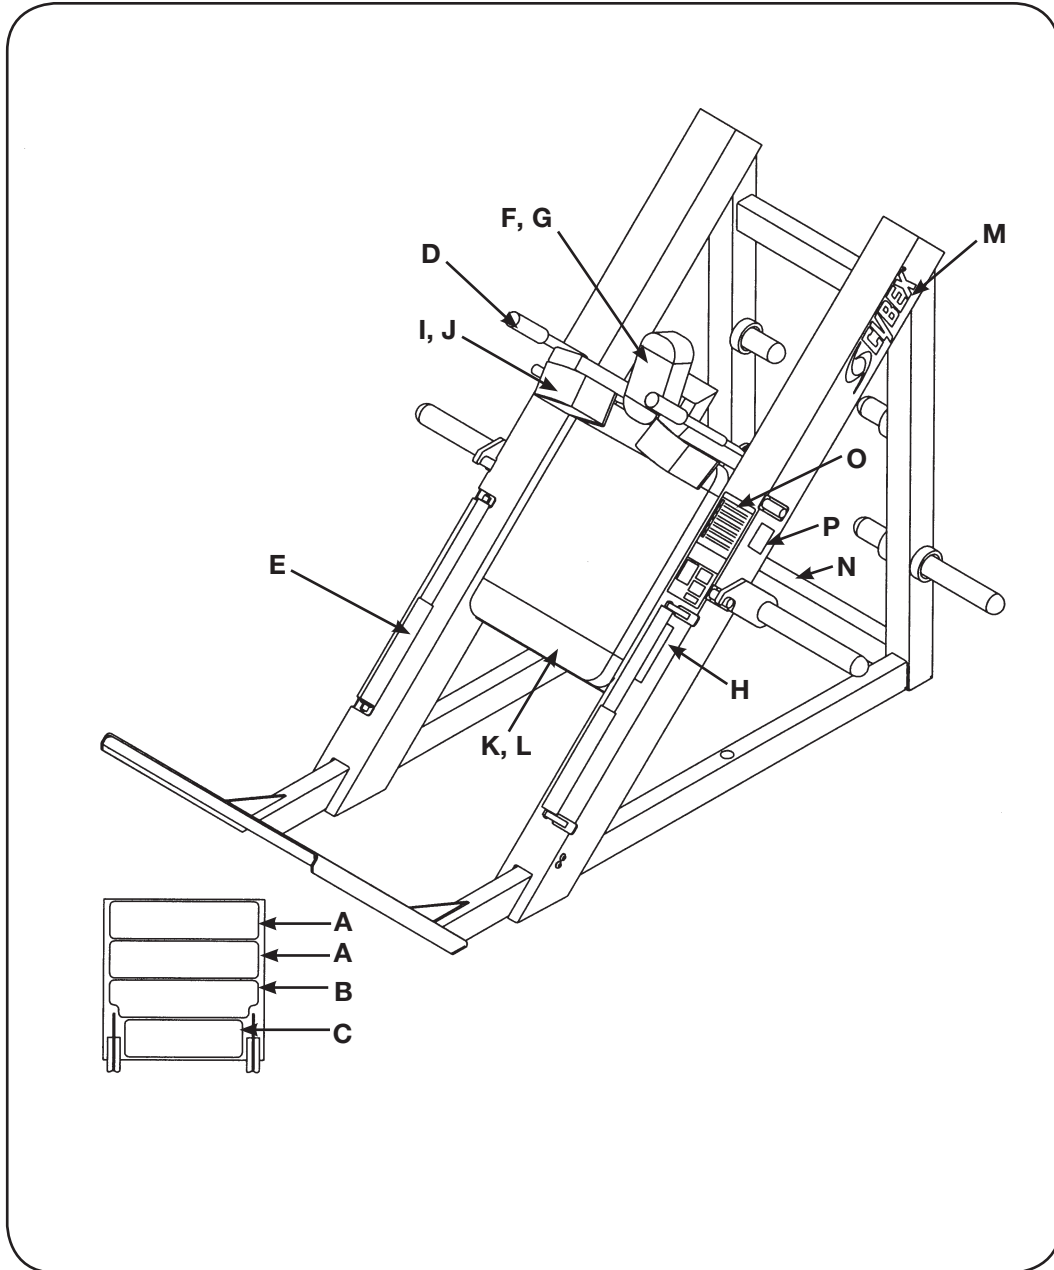

# HACK SQUAT

PRODUCT NO. 5330

DESCRIPTION	PART NO.	DESCRIPTION	PART NO.
A. Non-Slip Fabric .....	5320-300	J. Wear Cover (Item I) .....	4800-101
B. Non-Slip Fabric .....	5330-300	K. Back Cushion	
C. Non-Slip Fabric .....	5330-301	w/Wear Cover .....	01034
D. Hand Grip .....	4605-501	L. Wear Cover (Item K).....	5330S055-0
E. Hand Grip .....	PR400200	M. Cybex Decal <b>Black</b> .....	3900-447
F. Head Cushion		M. Cybex Decal <b>Silver</b> .....	3900-448
w/Wear Cover .....	01215	N. Serial Number Decal	
G. Wear Cover (Item F) .....	4800-058	O. Placard .....	5320-347
H. Warning Decal .....	5220-364	P. Caution Decal .....	5220-337
I. Shoulder Cushion			
w/Wear Cover .....	4800-101		

**Cybox Plate Loaded Owner's Manual**

**5330 - Hack Squat**

ITEM	QTY	PART NO.	DESCRIPTION
1	4	4050M048	Nylon Washer .312
2	4	4113M064	Bumper
3	2	5320-204	Bearing Sleeve
4	2	5330-332	Stop Rod Collet
5	1	5330-201	Stop Rod (Left Hand)
6	1	5330-202	Stop Rod (Right Hand)
7	4	5321-303	Pillow Block
8	1	5330-204	Weight Bar
9	1	5330-309	Slide Plate
10	2	5330-312	Stop Block
11	2	5330-313	Handle Tube
12	8	5330M040	Plug
13	2	5330-328	Shaft 1.50 Dia. x 54.00 L
14	2	5330P029	Weight Tube
15	4	BR030203	Linear Bearing Retaining Ring 1.50
16	4	FB110200	Linear Bearing 1.50
17	4	FS100006	O-Ring
18	4	FS110200	Linear Bearing Seal 1.50
19	6	JC620422	BHSCS .250-20 x 1.50
20	4	HC700415	BHSCS .375-16 x .75
21	10	HC702817	SHCS .375-16 x 1.00
22	6	HF449063	Insert
23	10	HN784000	Hex Nut .500-13
24	10	HS348300	Split Lockwasher .375
25	4	HS387700	Washer SAE .50
26	8	HY622910	Set Screw .250-20 x .375
27	4	JC660412	BHSCS .312-18 x .50
28	2	JC782815	SHCS .500-13 x .75
29	8	JC782820	SHCS .500-13 x 1.25
30	4	JC780426	BHSCS .500-13 x 2.00
31	14	JS388300	Split Lockwasher .50
32	2	PP080201	Plastic Insert 1.75 Dia. x 11 G
33	2	PP080202	Plastic Insert 1.19 Dia. x 11 G