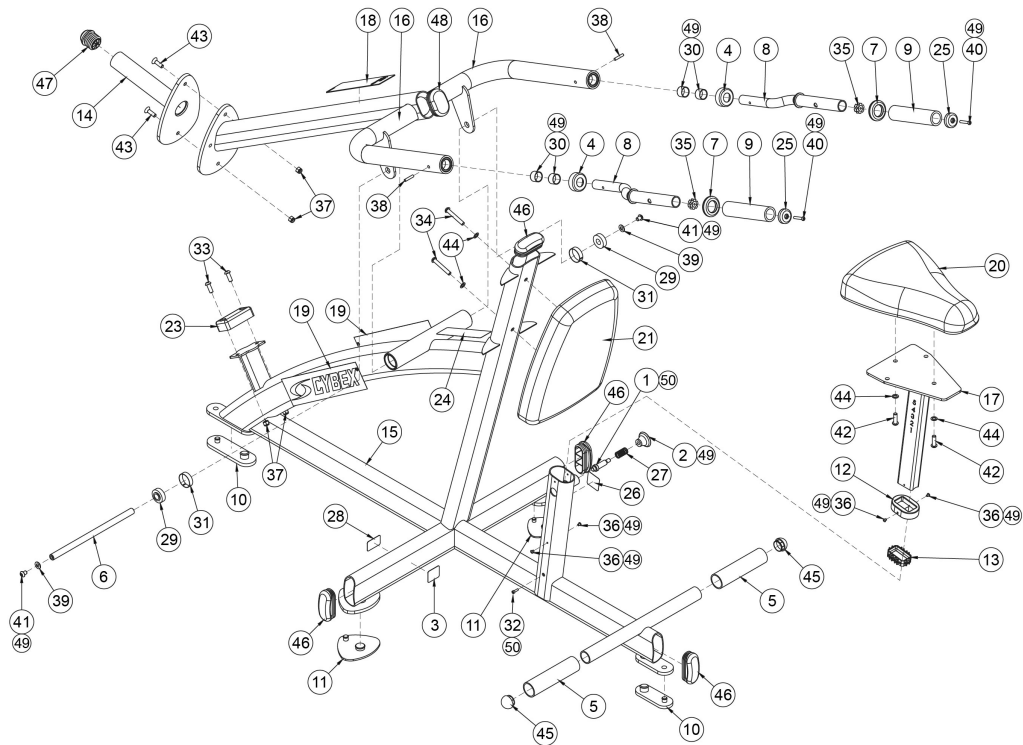

16320 Main Assembly

1	08229	P/PIN,DETENT	
2	11040-440	KNOB	
3	11040-790	DECAL, MADE IN USA	
4	11100-360	END CAP, BEARING HOUSING	
5	11190-350	RUBBER GRIP	
6	12000-337	SHAFT, PIVOT, 12.75	
7	12000-369	RING, HANDLE GRIP	
8	12230-207	HANDLE	
9	12230-353	GRIP 1.62 OD X 1.20 ID	
10	13000-353	FOOT PAD	
11	16010-311	FOOT PAD	
12	16060-316	PLASTIC GUIDE	
13	16060-317	PLASTIC GUIDE	
14	16210-204	P/ WEIGHT BRACKET	
15	16320-200	W/FRAME	
16	16320-203	W/INPUT ARM	
17	16320-208	WELDED SEAT POST	
18	16320-598-1	PLACARD, TRICEPS PRESS	GERMAN
18	16320-598-2	PLACARD, TRICEPS PRESS	FRENCH
18	16320-598-3	PLACARD, TRICEPS PRESS	SPANISH
18	16320-598-4	PLACARD, TRICEPS PRESS	ENGLISH
18	16320-598-6	PLACARD, TRICEPS PRESS	JAPANESE
18	16320-598-7	PLACARD, TRICEPS PRESS	SWEDISH
18	16320-598-8	PLACARD, TRICEPS PRESS	RUSSIAN
18	16320-598-A	PLACARD, TRICEPS PRESS	DANISH
18	16320-598-D	PLACARD, TRICEPS PRESS	DUTCH
19	3900-447	DECAL CYBEX 1.94 HOR BLACK	
19	3900-448	DECAL CYBEX 1.94 HOR SILVER	
20	4800-172	SEAT PAD	
21	4800-176	BACK PAD	
22	51198	WARRANTY BOOK	
23	5220-305	2.00 X 4.00 BUMPER	
24	DE000001-1	DECAL, WARNING	GERMAN
24	DE000001-2	DECAL, WARNING	FRENCH
24	DE000001-3	DECAL, WARNING	SPANISH
24	DE000001-4	DECAL, WARNING	ENGLISH
24	DE000001-6	DECAL, WARNING	JAPANESE
24	DE000001-7	DECAL, WARNING	SWEDISH
24	DE000001-8	DECAL, WARNING	RUSSIAN
24	DE000001-A	DECAL, WARNING	DANISH
24	DE000001-D	DECAL, WARNING	DUTCH
25	610A-350	END CAP	
26	4520-362-1	DECAL, CAUTION	GERMAN
26	4520-362-2	DECAL, CAUTION	FRENCH
26	4520-362-3	DECAL, CAUTION	SPANISH
26	4520-362-4	DECAL, CAUTION	ENGLISH
26	4520-362-6	DECAL, CAUTION	JAPANESE
26	4520-362-7	DECAL, CAUTION	SWEDISH
26	4520-362-8	DECAL, CAUTION	RUSSIAN