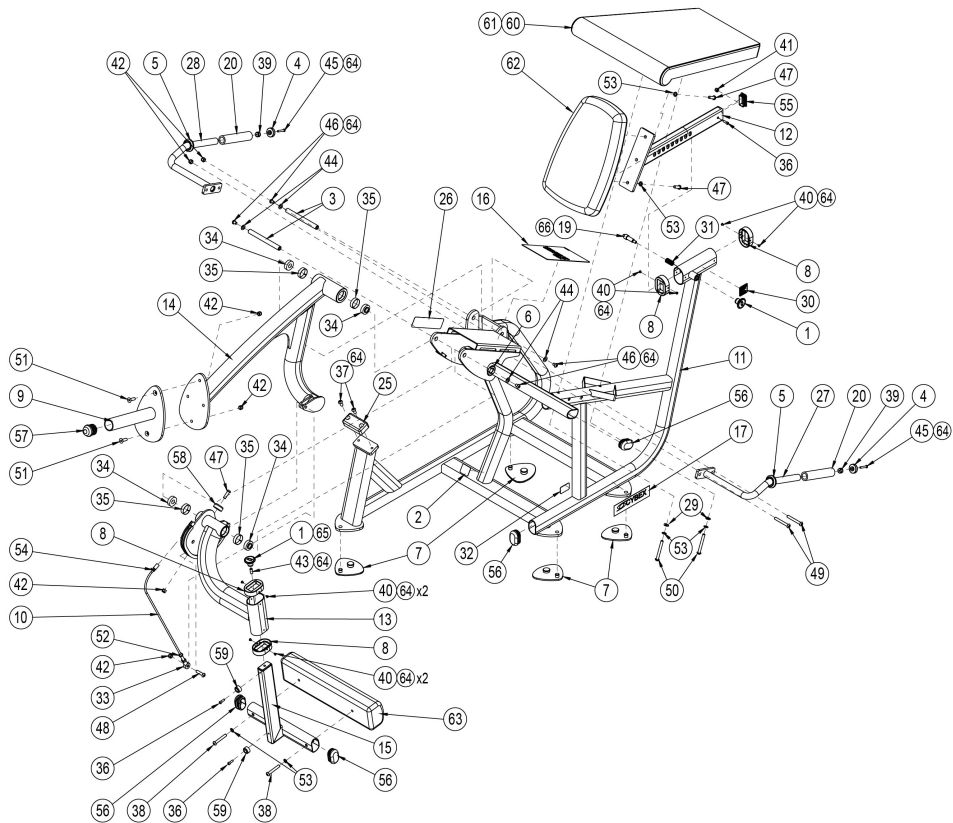

16300 Main Assembly

1	11040-440	KNOB	
2	11040-790	DECAL, MADE IN USA	
3	11090-370	SHAFT, PIVOT	
4	11090-374	END CAP	
5	11090-376	RING, HANDLE GRIP	
6	11100-400	ROTATION DECAL	
7	16010-311	FOOT PAD	
8	16060-316	PLASTIC GUIDE	
9	16210-204	P/ WEIGHT BRACKET	
10	16300-002	CABLE SUBASSEMBLY	
11	16300-200	W/FRAME	
12	16300-201	P ADJUSTING TUBE	
13	16300-202	W CAM	
14	16300-203	W ARM	
15	16300-205	W CUSHION BAR	
16	16300-598-1	PLACARD DECAL	GERMAN
16	16300-598-2	PLACARD DECAL	FRENCH
16	16300-598-3	PLACARD DECAL	SPANISH
16	16300-598-4	PLACARD DECAL	ENGLISH
16	16300-598-6	PLACARD DECAL	JAPANESE
16	16300-598-7	PLACARD DECAL	SWEDISH
16	16300-598-8	PLACARD DECAL	RUSSIAN
16	16300-598-A	PLACARD DECAL	DANISH
16	16300-598-D	PLACARD DECAL	DUTCH
17	3900-447	DECAL CYBEX 1.94 HOR BLACK	
17	3900-448	DECAL CYBEX 1.94 HOR SILVER	
19	4505-329	PIN,DETENT	
20	4605-507	GRIP 1.38 OD X .94 ID 6.50 IN □	
24	51198	WARRANTY BOOK	
25	5220-305	2.00 X 4.00 BUMPER	
26	DE000003-1	DECAL, WARNING	GERMAN
26	DE000003-2	DECAL, WARNING	FRENCH
26	DE000003-3	DECAL, WARNING	SPANISH
26	DE000003-4	DECAL, WARNING	ENGLISH
26	DE000003-6	DECAL, WARNING	JAPANESE
26	DE000003-7	DECAL, WARNING	SWEDISH
26	DE000003-8	DECAL, WARNING	RUSSIAN
26	DE000003-A	DECAL, WARNING	DANISH
26	DE000003-D	DECAL, WARNING	DUTCH
27	5230-210	W/HANDLE (LEFT)	
28	5230-211	W/HANDLE (RIGHT)	
29	750A-403	WASHER, SADDLE, .390 ID X .750 OD X 6	
30	8500-025-1	DECAL, CAUTION	GERMAN
30	8500-025-2	DECAL, CAUTION	FRENCH
30	8500-025-3	DECAL, CAUTION	SPANISH
30	8500-025-4	DECAL, CAUTION	ENGLISH
30	8500-025-6	DECAL, CAUTION	JAPANESE
30	8500-025-7	DECAL, CAUTION	SWEDISH
30	8500-025-8	DECAL, CAUTION	RUSSIAN