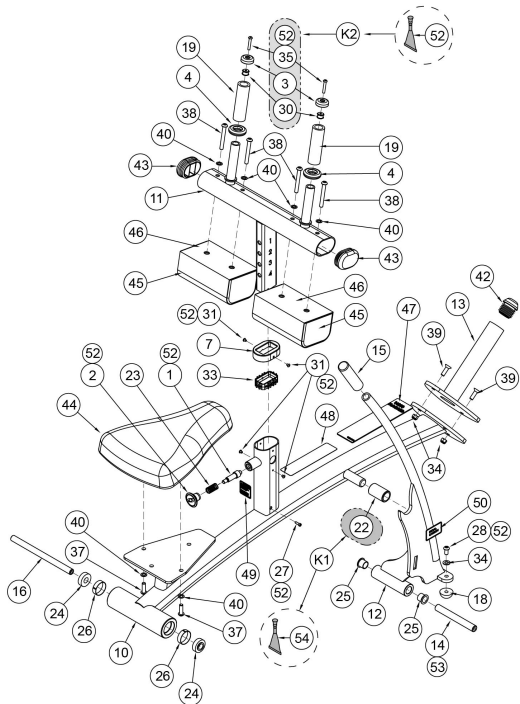

# 16211 Seated Calf Main Assembly

1	4505-329	PIN,DETENT	
2	11040-440	KNOB	
3	11090-374	END CAP	
4	11090-376	RING, HANDLE GRIP	
5	12120-326	NON-SLIP	
6	16010-311	FOOT PAD	
7	16060-316	PLASTIC GUIDE	
8	16060-317	PLASTIC GUIDE	
9	16211-200	W/ MAIN FRAME	
10	16210-201	W/ PIVOT ARM	
11	16210-202	W/ ADJUSTING TUBE	
12	16210-203	W/ PIVOT ARM	
13	16210-204	P/ WEIGHT BRACKET	
14	16210-318	PIN, PIVOT	
15	16210-323	VINYL GRIP	
16	16210-329	PIVOT SHAFT	
17	3900-445	DECAL, CYBEX BLACK	
17	3900-446	DECAL, CYBEX SILVER	
18	4505-331	BUMPER, 1.50 DIA	
19	4605-514	GRIP 1.38 OD X .94 ID	
20	51198	WARRANTY BOOK	
21	5220-305	2.00 X 4.00 BUMPER	
22	16210-330	SLEEVE	
23	BS070201	COM SPRING .56 x .66 1.50 LG	
24	FB030232	BEARING, RADIAL 17 mm EXT RACE	
25	FB130212	BUSHING, FLANGE .75 ID x .875 OD x .75 LG	
26	FC030006	TOLERANCE RING 1.575 ID	
27	HC572814	SHCS .190-10-24 X .625	
28	HC700415	BHSCS .375-16 X .75	
29	HC700416	BHSCS .375-16 X .875	
30	HF449063	INSERT 3/4 X 1/4-20	
31	HM583208	10-32 X .25 LG	
32	HN704901	LOCKNUT, .375-16 NYLON	
33	CM000245	DECAL, CAPACITY	
34	HS347600	WASHER, SAE .375	
35	JC620422	BHSCS .250-20 x 1.50	
36	JC700412	BHSCS .375-16 X .50	
37	JC700420	BHSCS .375-16 X 1.25	
38	JC700434	BHSCS .375-16 X 3.00	
39	JC700920	FHSCS .375-16X1.25	
40	JS347400	LOCKWASHER, INT TOOTH .375	
41	PP130003	INSERT, DOMED PLASTIC	
42	PP130006	INSERT, PLASTIC END	
43	PP130007	INSERT, DOMED PLASTIC	
44	4800-172	SEAT PAD	
45	4800-071	SHOULDER PAD	
46	4800-101	WEAR COVER	
47	16210-598-1	PLACARD	GERMAN
47	16210-598-2	PLACARD	FRENCH