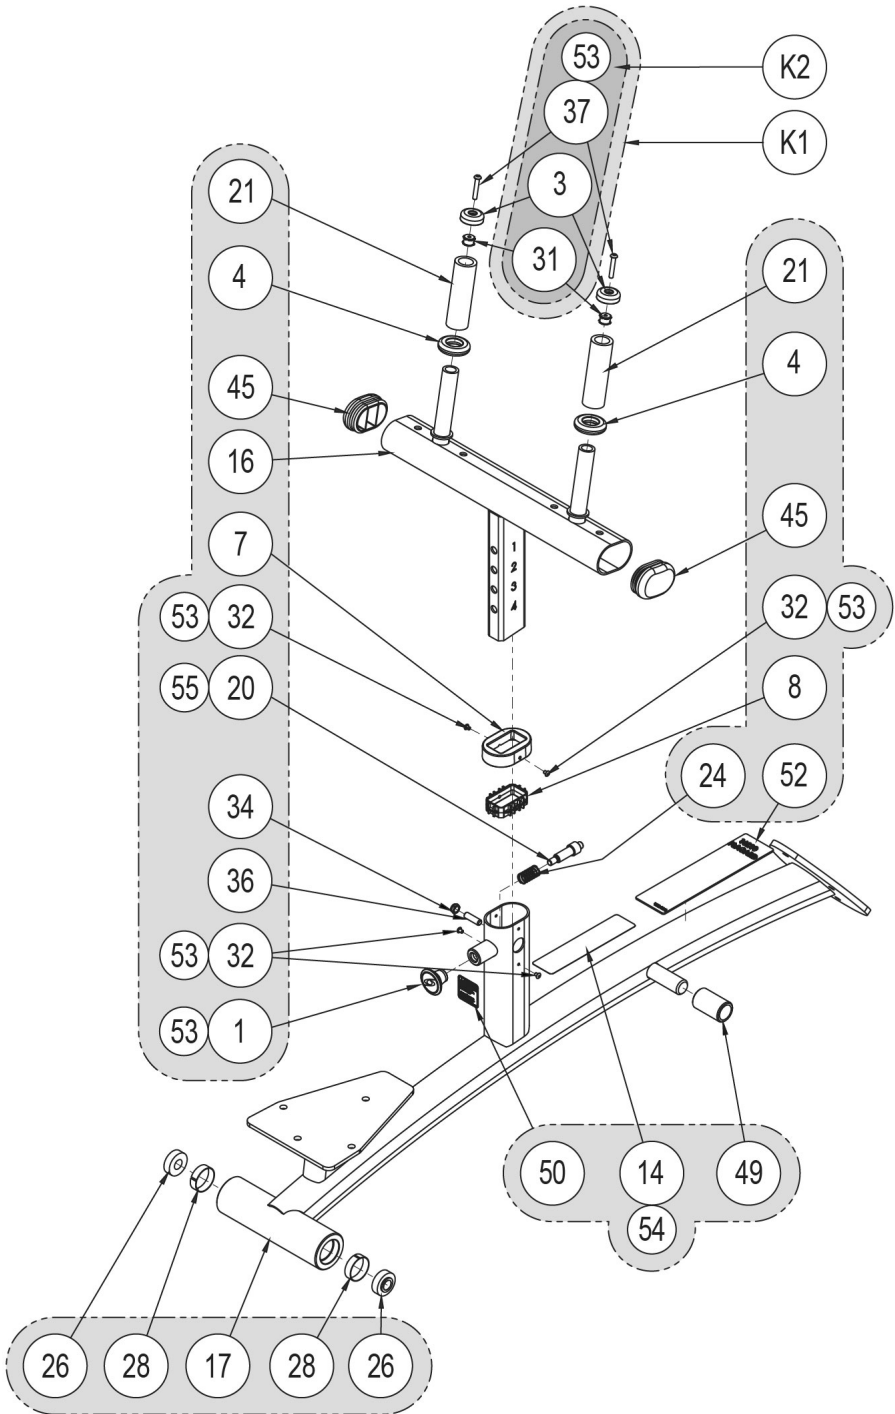

16212K001 Seated Calf Assembly Kit

1	11040-440	KNOB	
3	11090-374	END CAP	
4	11090-376	RING, HANDLE GRIP	
7	16060-316	PLASTIC GUIDE	
8	16060-317	PLASTIC GUIDE	
14	16210-330	SLEEVE	
16	16212-202	W/ ADJUSTING TUBE	
17	16212-201	W/ PIVOT ARM	
20	4505-329	PIN,DETENT	
21	4605-514	GRIP 1.38 OD X .94 ID	
24	BS070201	COM SPRING .56 x .66 1.50 LG	
26	FB030232	BEARING, RADIAL 17 mm EXT RACE	
28	FC030006	TOLERANCE RING 1.575 ID	
31	HF449063	INSERT 3/4 X 1/4-20	
32	HM583208	10-32 X .25 LG	
34	HN704902	LOCKNUT, .375-16 NYLON	
36	HY702916	SET SCREW .375 -16 X 1.25	
37	JC620422	BHSCS .250-20 x 1.50	
45	PP130007	INSERT, DOMED PLASTIC	
49	5220-364-1	DECAL, WARNING	GERMAN
49	5220-364-2	DECAL, WARNING	FRENCH
49	5220-364-3	DECAL, WARNING	SPANISH
49	5220-364-4	DECAL, WARNING	ENGLISH
49	5220-364-6	DECAL, WARNING	JAPANESE
49	5220-364-7	DECAL, WARNING	SWEDISH
49	5220-364-8	DECAL, WARNING	RUSSIAN
49	5220-364-A	DECAL, WARNING	DANISH
49	5220-364-D	DECAL, WARNING	DUTCH
50	8500-025-1	DECAL, CAUTION	GERMAN
50	8500-025-2	DECAL, CAUTION	FRENCH
50	8500-025-3	DECAL, CAUTION	SPANISH
50	8500-025-4	DECAL, CAUTION	ENGLISH
50	8500-025-6	DECAL, CAUTION	JAPANESE
50	8500-025-7	DECAL, CAUTION	SWEDISH
50	8500-025-8	DECAL, CAUTION	RUSSIAN
50	8500-025-A	DECAL, CAUTION	DANISH
50	8500-025-D	DECAL, CAUTION	DUTCH
52	16210-598-1	PLACARD	GERMAN
52	16210-598-2	PLACARD	FRENCH
52	16210-598-3	PLACARD	SPANISH
52	16210-598-4	PLACARD	ENGLISH
52	16210-598-6	PLACARD	JAPANESE
52	16210-598-7	PLACARD	SWEDISH
52	16210-598-8	PLACARD	RUSSIAN
52	16210-598-A	PLACARD	DANISH
52	16210-598-D	PLACARD	DUTCH
53	YA000201	ADH, THRD LKR, REM NO. 242	
54	YA000226	LOCTITE #680 .5 MI	
55	YG000002	PLEASE USE WHITE LITHIUM GREASE	
K1	16212K001	SEATED CALF ASSEMBLY	
K2	11090K006	KIT, HANDLE END CAPS