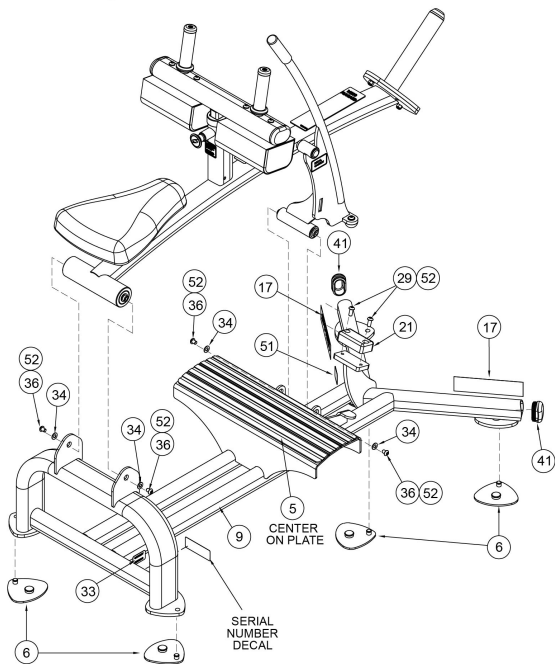

# 16211 Seated Calf Main Assembly

1	4505-329	PIN,DETENT	
2	11040-440	KNOB	
3	11090-374	END CAP	
4	11090-376	RING, HANDLE GRIP	
5	12120-326	NON-SLIP	
6	16010-311	FOOT PAD	
7	16060-316	PLASTIC GUIDE	
8	16060-317	PLASTIC GUIDE	
9	16211-200	W/ MAIN FRAME	
10	16210-201	W/ PIVOT ARM	
11	16210-202	W/ ADJUSTING TUBE	
12	16210-203	W/ PIVOT ARM	
13	16210-204	P/ WEIGHT BRACKET	
14	16210-318	PIN, PIVOT	
15	16210-323	VINYL GRIP	
16	16210-329	PIVOT SHAFT	
17	3900-445	DECAL, CYBEX BLACK	
17	3900-446	DECAL, CYBEX SILVER	
18	4505-331	BUMPER, 1.50 DIA	
19	4605-514	GRIP 1.38 OD X .94 ID	
20	51198	WARRANTY BOOK	
21	5220-305	2.00 X 4.00 BUMPER	
22	16210-330	SLEEVE	
23	BS070201	COM SPRING .56 x .66 1.50 LG	
24	FB030232	BEARING, RADIAL 17 mm EXT RACE	
25	FB130212	BUSHING, FLANGE .75 ID x .875 OD x .75 LG	
26	FC030006	TOLERANCE RING 1.575 ID	
27	HC572814	SHCS .190-10-24 X .625	
28	HC700415	BHSCS .375-16 X .75	
29	HC700416	BHSCS .375-16 X .875	
30	HF449063	INSERT 3/4 X 1/4-20	
31	HM583208	10-32 X .25 LG	
32	HN704901	LOCKNUT, .375-16 NYLON	
33	CM000245	DECAL, CAPACITY	
34	HS347600	WASHER, SAE .375	
35	JC620422	BHSCS .250-20 x 1.50	
36	JC700412	BHSCS .375-16 X .50	
37	JC700420	BHSCS .375-16 X 1.25	
38	JC700434	BHSCS .375-16 X 3.00	
39	JC700920	FHSCS .375-16X1.25	
40	JS347400	LOCKWASHER, INT TOOTH .375	
41	PP130003	INSERT, DOMED PLASTIC	
42	PP130006	INSERT, PLASTIC END	
43	PP130007	INSERT, DOMED PLASTIC	
44	4800-172	SEAT PAD	
45	4800-071	SHOULDER PAD	
46	4800-101	WEAR COVER	
47	16210-598-1	PLACARD	GERMAN
47	16210-598-2	PLACARD	FRENCH