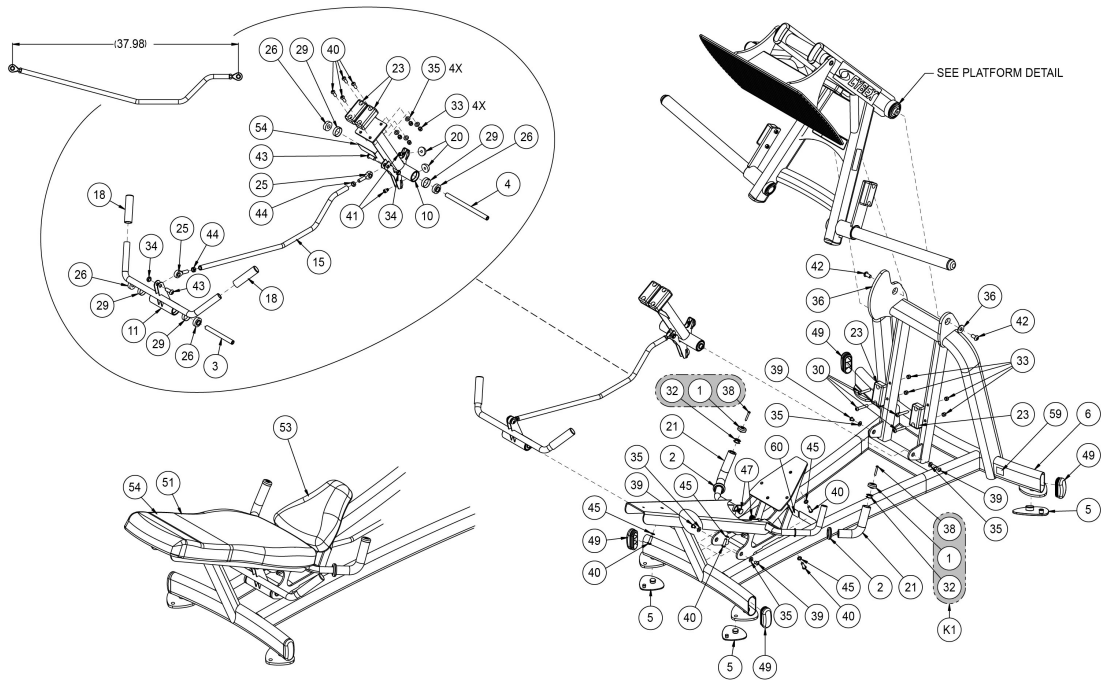

16150 Squat Press Main Assembly

1	11090-374	END CAP	
2	11090-376	RING, HANDLE GRIP	
3	11130-327	PIVOT PIN	
4	12090-303	Pivot Shaft	
5	16010-311	FOOT PAD	
6	16150-200	MAIN FRAME	
10	16150-204	PIVOT FRAME	
11	16150-205	PIVOT HANDLE	
15	16150-355	SHAFT, LINKAGE	
18	16210-323	VINYL GRIP	
20	4505-331	BUMPER, 1.50 DIA	
21	4605-521	GRIP 1.38 OD X .96 ID	
23	5220-305	2.00 X 4.00 BUMPER	
25	FB030207	ROD END BEARING (MALE) .50-20	
26	FB030232	BEARING, RADIAL 17 mm EXT RACE	
29	FC030006	TOLERANCE RING 1.575 ID	
30	HC700430	BHSCS .375-16 X 2.50	
32	HF449063	INSERT 3/4 X 1/4-20	
33	HN704901	LOCKNUT, .375-16 NYLON	
34	HN784901	NYLON LOCKNUT .500-13 THIN	
35	HS347600	WASHER, SAE .375	
36	HS387500	.500 SAE FLAT WASHER	
38	JC620422	BHSCS .250-20 x 1.50	
39	JC700412	BHSCS .375-16 X .50	
40	JC700420	BHSCS .375-16 X 1.25	
41	JC702812	SHCS .375-16 X .50	
42	JC780417	BHSCS .500-13 X 1.00	
43	JC780420	BHSCS .500-13 X 1.25	
44	JN794400	JAM NUT .500-20	
45	JS347400	LOCKWASHER, INT TOOTH .375	
47	PP090213	INSERT PLASTIC	
49	PP130004	INSERT, DOMED PLASTIC	
51	4800-184	BACK PAD W/WEAR COVER	
53	4800-168	BACK PAD	
54	DE000002-1	DECAL, WARNING	GERMAN
54	DE000002-2	DECAL, WARNING	FRENCH
54	DE000002-3	DECAL, WARNING	SPANISH
54	DE000002-4	DECAL, WARNING	ENGLISH
54	DE000002-6	DECAL, WARNING	JAPANESE
54	DE000002-7	DECAL, WARNING	SWEDISH
54	DE000002-8	DECAL, WARNING	RUSSIAN
54	DE000002-A	DECAL, WARNING	DANISH
54	DE000002-D	DECAL, WARNING	DUTCH
59	11040-790	DECAL, MADE IN USA	
60	CM000250	DECAL, WEIGHT CAPACITY	
K1	11090K006	KIT, HANDLE END CAPS	