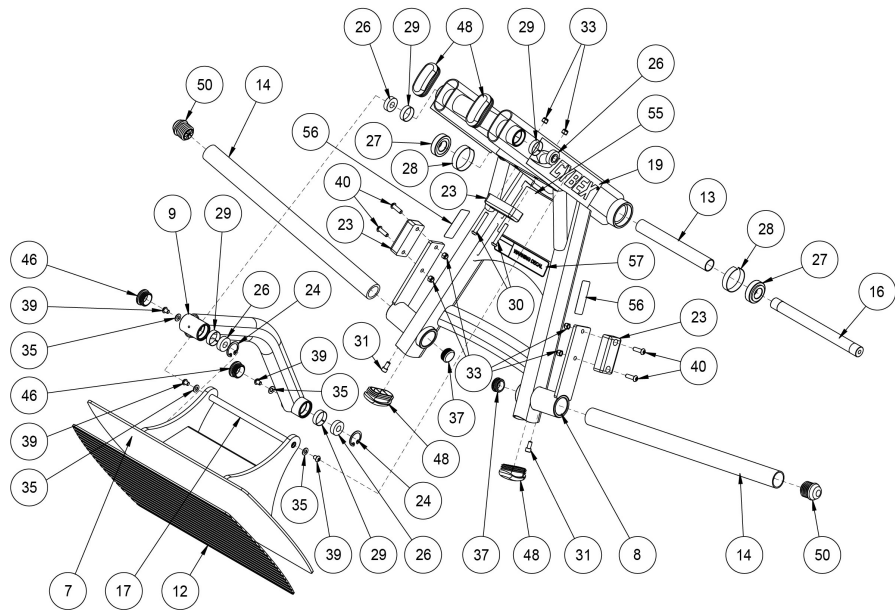

16150 Squat Press
Platform Assembly

7	16150-201	FOOT PLATE	
8	16150-202	FRAME	
9	16150-203	UPPER LINKAGE	
12	16150-316	NON-SLIP	
13	16150-345	SPACER	
14	16150-346	WEIGHT TUBE	
16	16150-361	PIVOT SHAFT	
17	16150-362	SHAFT, PIVOT	
19	3900-447	DECAL CYBEX 1.94 HOR BLACK	
19	3900-448	DECAL CYBEX 1.94 HOR SILVER	
23	5220-305	2.00 X 4.00 BUMPER	
24	BR030226	RETAINING RING, 1.653 INTERNAL	
26	FB030232	BEARING, RADIAL 17 mm EXT RACE	
27	FB030253	BEARING, RADIAL 30 MM EXTENDED RACE	
28	FC030003	TOLERANCE RING	
29	FC030006	TOLERANCE RING 1.575 ID	
30	HC700430	BHSCS .375-16 X 2.50	
31	HC702815	SHCS .375-16 X .750	
33	HN704901	LOCKNUT, .375-16 NYLON	
35	HS347600	WASHER, SAE .375	
37	HX-60135	CAP ROUND PLASTIC 1.50 BLK ABS	
39	JC700412	BHSCS .375-16 X .50	
40	JC700420	BHSCS .375-16 X 1.25	
46	PP090208	INSERT, PLASTIC 1.75 DIA. RIBBED	
48	PP130002	INSERT, DOMED PLASTIC	
50	PP130006	INSERT, PLASTIC END	
55	16150-598-1	PLACARD	GERMAN
55	16150-598-2	PLACARD	FRENCH
55	16150-598-3	PLACARD	SPANISH
55	16150-598-4	PLACARD	ENGLISH
55	16150-598-6	PLACARD	JAPANESE
55	16150-598-7	PLACARD	SWEDISH
55	16150-598-8	PLACARD	RUSSIAN
55	16150-598-A	PLACARD	DANISH
55	16150-598-D	PLACARD	DUTCH
56	5220-337-1	DECAL, WARNING	GERMAN
56	5220-337-2	DECAL, WARNING	FRENCH
56	5220-337-3	DECAL, WARNING	SPANISH
56	5220-337-4	DECAL, WARNING	ENGLISH
56	5220-337-6	DECAL, WARNING	JAPANESE
56	5220-337-7	DECAL, WARNING	SWEDISH
56	5220-337-8	DECAL, WARNING	RUSSIAN
56	5220-337-A	DECAL, WARNING	DANISH
56	5220-337-D	DECAL, WARNING	DUTCH
57	DE000003-1	DECAL, WARNING	GERMAN
57	DE000003-2	DECAL, WARNING	FRENCH
57	DE000003-3	DECAL, WARNING	SPANISH
57	DE000003-4	DECAL, WARNING	ENGLISH
57	DE000003-6	DECAL, WARNING	JAPANESE
57	DE000003-7	DECAL, WARNING	SWEDISH
57	DE000003-8	DECAL, WARNING	RUSSIAN
57	DE000003-A	DECAL, WARNING	DANISH
57	DE000003-D	DECAL, WARNING	DUTCH