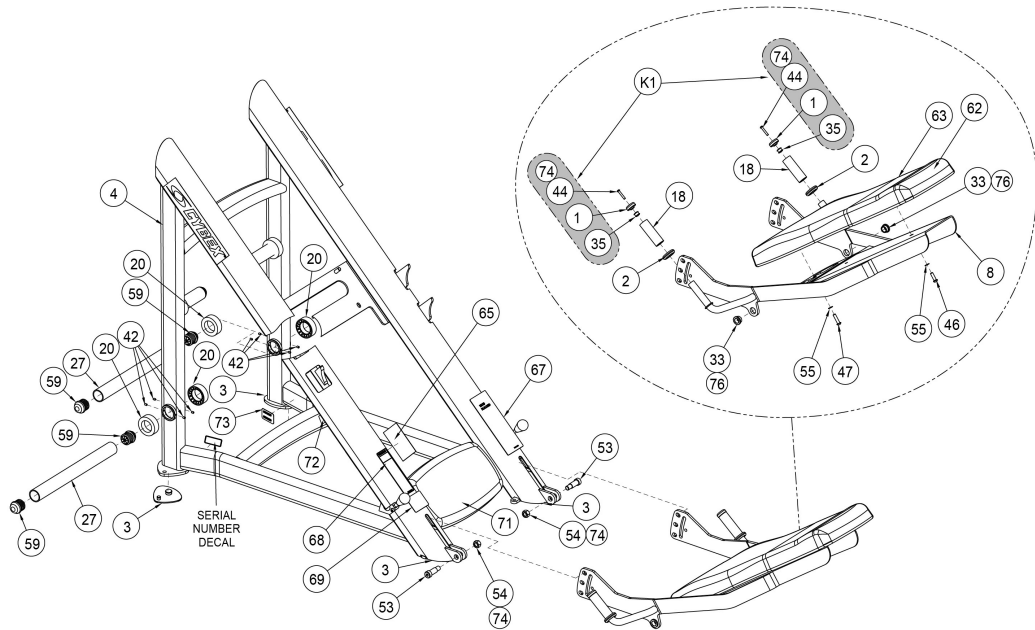

16110 Leg Press
Main Assembly

1	11090-374	END CAP	
2	11090-376	RING, HANDLE GRIP	
3	16010-311	FOOT PAD	
4	16110-200	W MAIN FRAME	
8	16110-213	W SEAT BACK	
18	4605-509	GRAB GRIP 4.00	
20	5220-367	SPACER, PLASTIC	
27	5330P029	PLATED WEIGHT TUBE (19.00)	
33	HB-60008	BEARING FLUSH OILITE	
35	HF449063	INSERT 3/4 X 1/4-20	
42	HY622910	SET SC .250-20 X .375	
44	JC620422	BHSCS .250-20 x 1.50	
46	JC700420	BHSCS .375-16 X 1.25	
47	JC700422	BHSCS .375-16 X 1.50	
53	JD403348	SHOULDER BOLT .750 X 1.50 .625-11	
54	JN814200	HEX NUT .625-11	
55	JS347400	LOCK WASHER, INT TOOTH .375	
59	PP130006	INSERT, PLASTIC END	
62	4800-184	BACK PAD W/WEAR COVER	
63	4800-187	BACK PAD WEAR COVER ONLY	
65	5320-336-1	DECAL	GERMAN
65	5320-336-2	DECAL	FRENCH
65	5320-336-3	DECAL	SPANISH
65	5320-336-4	DECAL	ENGLISH
65	5320-336-6	DECAL	JAPANESE
65	5320-336-7	DECAL	SWEDISH
65	5320-336-8	DECAL	RUSSIAN
65	5320-336-A	DECAL	DANISH
65	5320-336-D	DECAL	DUTCH
67	16110-598-1	PLACARD	GERMAN
67	16110-598-2	PLACARD	FRENCH
67	16110-598-3	PLACARD	SPANISH
67	16110-598-4	PLACARD	ENGLISH
67	16110-598-6	PLACARD	JAPANESE
67	16110-598-7	PLACARD	SWEDISH
67	16110-598-8	PLACARD	RUSSIAN
67	16110-598-A	PLACARD	DANISH
67	16110-598-D	PLACARD	DUTCH
68	DE000001-1	DECAL, WARNING	GERMAN
68	DE000001-2	DECAL, WARNING	FRENCH
68	DE000001-3	DECAL, WARNING	SPANISH
68	DE000001-4	DECAL, WARNING	ENGLISH
68	DE000001-6	DECAL, WARNING	JAPANESE
68	DE000001-7	DECAL, WARNING	SWEDISH
68	DE000001-8	DECAL, WARNING	RUSSIAN
68	DE000001-A	DECAL, WARNING	DANISH
68	DE000001-D	DECAL, WARNING	DUTCH
69	DE000002-1	DECAL, WARNING	GERMAN
69	DE000002-2	DECAL, WARNING	FRENCH