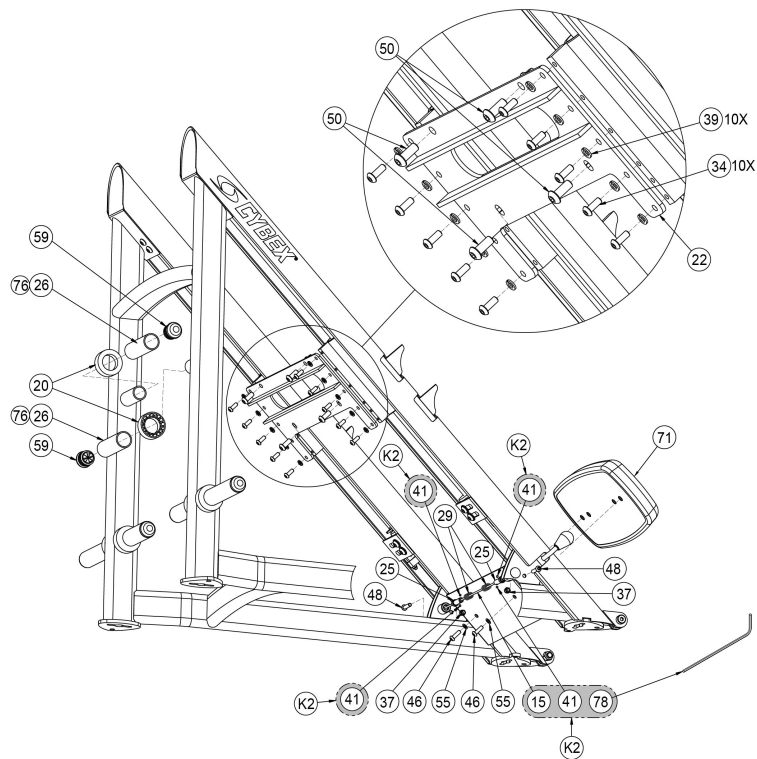

16110 Leg Press
Foot Plate

9	16110-215	W SLED	
10	16110-216	PLATED WEIGHT BAR	
14	16110-388	NON-SLIP	
15	16110-389	CABLE	
20	5220-367	SPACER, PLASTIC	
22	5320-205	W SLIDE PLATE	
25	5320P040	PIN DETENT	
26	5330P012	P/WEIGHT TUBE 5.00	
29	BS070201	COM SPRING .56 x .66 1.50 LG	
34	HC700417	BHSCS .375-16 X 1.00	
37	HN704901	LOCKNUT, .375-16 NYLON	
38	HN784000	HEX NUT .500-13	
39	HS348300	LOCKWASHER SPLIT .375	
40	HS387700	WASHER, SAE .500	
41	HY582910	SET SCREW	
46	JC700420	BHSCS .375-16 X 1.25	
48	JC700424	BHSCS .375-16 X 1.75	
50	JC780420	BHSCS .500-13 X 1.25	
55	JS347400	LOCKWASHER, INT TOOTH .375	
56	JS388300	SPLIT LOCKWASHER .500	
58	PP080207	INSERT, PLASTIC .437 DIA 11 GA	
59	PP130006	INSERT, PLASTIC END	
70	5220-337-1	DECAL, WARNING	GERMAN
70	5220-337-2	DECAL, WARNING	FRENCH
70	5220-337-3	DECAL, WARNING	SPANISH
70	5220-337-4	DECAL, WARNING	ENGLISH
70	5220-337-6	DECAL, WARNING	JAPANESE
70	5220-337-7	DECAL, WARNING	SWEDISH
70	5220-337-8	DECAL, WARNING	RUSSIAN
70	5220-337-A	DECAL, WARNING	DANISH
70	5220-337-D	DECAL, WARNING	DUTCH
71	4800-188	SEAT PAD	
76	YA000226	LOCTITE #680 .5 MI	
78	BK030209	HEX KEY .094	
K2	16110K002	KIT, CABLE REPLACEMENT