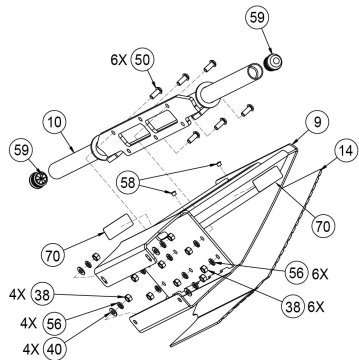

FOOT PLATE ASSEMBLY DETAIL