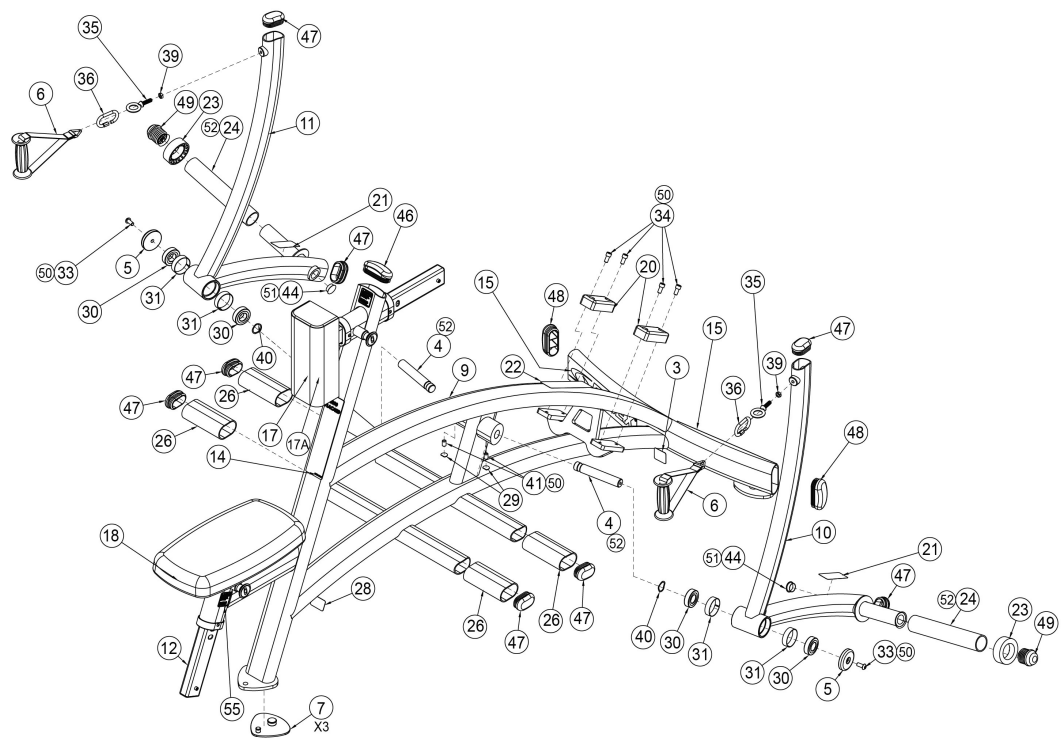

# 16090 Main Assembly Detail

3	11040-790	DECAL, MADE IN USA	
4	12000-307	PIN, PIVOT	
5	12000-368	END CAP	
6	12220-005	HANDLE ASSEMBLY	
7	16010-311	FOOT PAD	
9	16090-200	W/ FRAME ROW	
10	16090-203	W/ ARM, RIGHT	
11	16090-204	W/ ARM, LEFT	
12	16090-206	P/ PAD ADJUSTING BRACKET	
14	16090-598-1	PLACARD PLATE LOADED ROW	GERMAN
14	16090-598-2	PLACARD PLATE LOADED ROW	FRENCH
14	16090-598-3	PLACARD PLATE LOADED ROW	SPANISH
14	16090-598-4	PLACARD PLATE LOADED ROW	ENGLISH
14	16090-598-6	PLACARD PLATE LOADED ROW	JAPANESE
14	16090-598-7	PLACARD PLATE LOADED ROW	SWEDISH
14	16090-598-8	PLACARD PLATE LOADED ROW	RUSSIAN
14	16090-598-A	PLACARD PLATE LOADED ROW	DANISH
14	16090-598-D	PLACARD PLATE LOADED ROW	DUTCH
15	3900-434	DECAL, CYBEX	
17	4800-023	CHEST PAD W/WEAR COVER	
17A	4800-095	WEAR COVER	
18	4800-188	SEAT PAD	
20	5220-305	2.00 X 4.00 BUMPER	
21	5220-337-1	DECAL, WARNING	GERMAN
21	5220-337-2	DECAL, WARNING	FRENCH
21	5220-337-3	DECAL, WARNING	SPANISH
21	5220-337-4	DECAL, WARNING	ENGLISH
21	5220-337-6	DECAL, WARNING	JAPANESE
21	5220-337-7	DECAL, WARNING	SWEDISH
21	5220-337-8	DECAL, WARNING	RUSSIAN
21	5220-337-A	DECAL, WARNING	DANISH
21	5220-337-D	DECAL, WARNING	DUTCH
22	DE000001-1	DECAL, WARNING	GERMAN
22	DE000001-2	DECAL, WARNING	FRENCH
22	DE000001-3	DECAL, WARNING	SPANISH
22	DE000001-4	DECAL, WARNING	ENGLISH
22	DE000001-6	DECAL, WARNING	JAPANESE
22	DE000001-7	DECAL, WARNING	SWEDISH
22	DE000001-8	DECAL, WARNING	RUSSIAN
22	DE000001-A	DECAL, WARNING	DANISH
22	DE000001-D	DECAL, WARNING	DUTCH
23	5220-367	SPACER, PLASTIC	
24	5341-365	P/WEIGHT TUBE	
26	9100-318	GRIP, 5.88 LG x 2.00 OD x 11 GA WALL	
28	CM000248	DECAL, CAPACITY	
29	DE-60261	PLUG	
30	FB030247	BEARING, RADIAL 25MM EXT.RACE	
31	FC030007	TOLERANCE RING 2.047 ID	
33	HC700416	BHSCS .375-16 X .875	