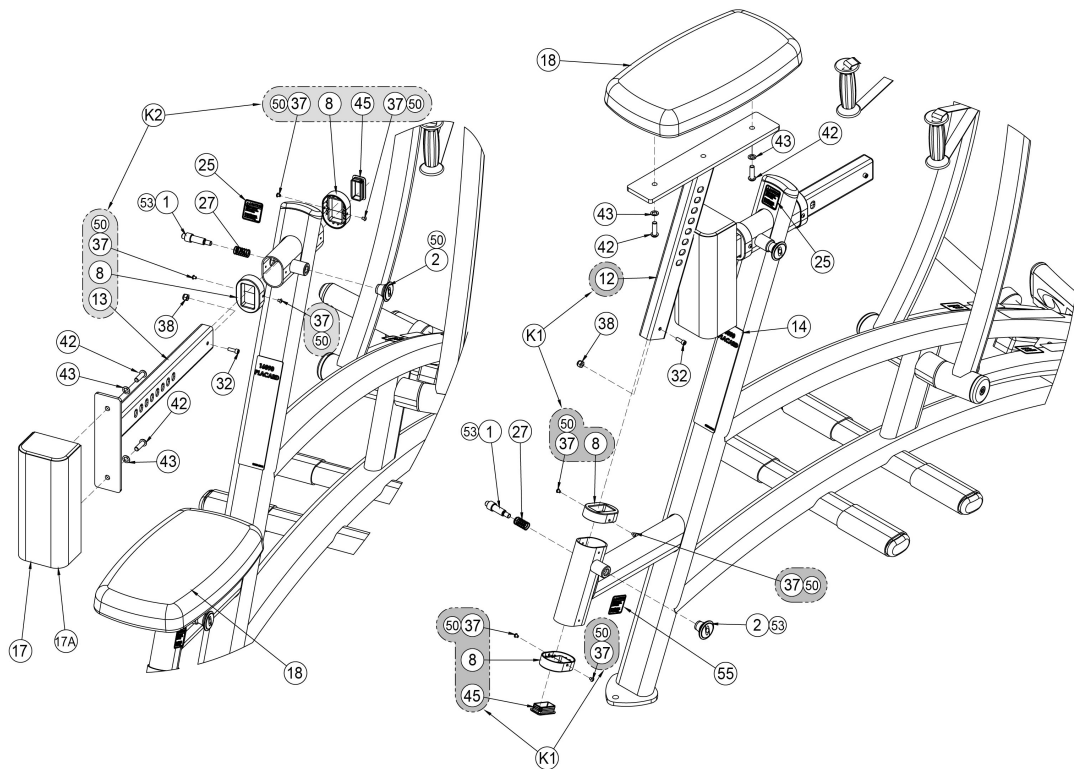

CHEST PAD ASSEMBLY DETAIL

SEAT PAD ASSEMBLY DETAIL

1	4505-329	PIN,DETENT	
2	11040-440	KNOB	
8	16060-316	PLASTIC GUIDE	
12	16090-206	P/ PAD ADJUSTING BRACKET	
13	16090-207	P/ PAD ADJUSTING BRACKET	
14	16090-598-1	PLACARD PLATE LOADED ROW	GERMAN
14	16090-598-2	PLACARD PLATE LOADED ROW	FRENCH
14	16090-598-3	PLACARD PLATE LOADED ROW	SPANISH
14	16090-598-4	PLACARD PLATE LOADED ROW	ENGLISH
14	16090-598-6	PLACARD PLATE LOADED ROW	JAPANESE
14	16090-598-7	PLACARD PLATE LOADED ROW	SWEDISH
14	16090-598-8	PLACARD PLATE LOADED ROW	RUSSIAN
14	16090-598-A	PLACARD PLATE LOADED ROW	DANISH
14	16090-598-D	PLACARD PLATE LOADED ROW	DUTCH
17	4800-023	CHEST PAD W/WEAR COVER	
17A	4800-095	WEAR COVER	
18	4800-188	SEAT PAD	
25	8500-025-1	DECAL, CAUTION	GERMAN
25	8500-025-2	DECAL, CAUTION	FRENCH
25	8500-025-3	DECAL, CAUTION	SPANISH
25	8500-025-4	DECAL, CAUTION	ENGLISH
25	8500-025-6	DECAL, CAUTION	JAPANESE
25	8500-025-7	DECAL, CAUTION	SWEDISH
25	8500-025-8	DECAL, CAUTION	RUSSIAN
25	8500-025-A	DECAL, CAUTION	DANISH
25	8500-025-D	DECAL, CAUTION	DUTCH
27	BS070201	COM SPRING .56 x .66 1.50 LG	
32	HC622815	SHCS .250-20 X .750	
37	HM583208	10-32 X .25 LG	
38	HN625200	LOCKNUT .250-20 NYLON HVY	
42	JC700420	BHSCS .375-16 X 1.25	
43	JS347400	LOCKWASHER, INT TOOTH .375	
45	PP090217	INSERT, PLASTIC 1.25 X 2.25	
50	YA000201	ADH, THRD LKR, REM NO. 242	
53	YG000002	PLEASE USE WHITE LITHIUM GREASE	
55	4520-362-1	DECAL, CAUTION	GERMAN
55	4520-362-2	DECAL, CAUTION	FRENCH
55	4520-362-3	DECAL, CAUTION	SPANISH
55	4520-362-4	DECAL, CAUTION	ENGLISH
55	4520-362-6	DECAL, CAUTION	JAPANESE
55	4520-362-7	DECAL, CAUTION	SWEDISH
55	4520-362-8	DECAL, CAUTION	RUSSIAN
55	4520-362-A	DECAL, CAUTION	DANISH
55	4520-362-D	DECAL, CAUTION	DUTCH
K1	16090K001	KIT, SEAT SUPPORT	
K2	16090K002	KIT, CHEST SUPPORT