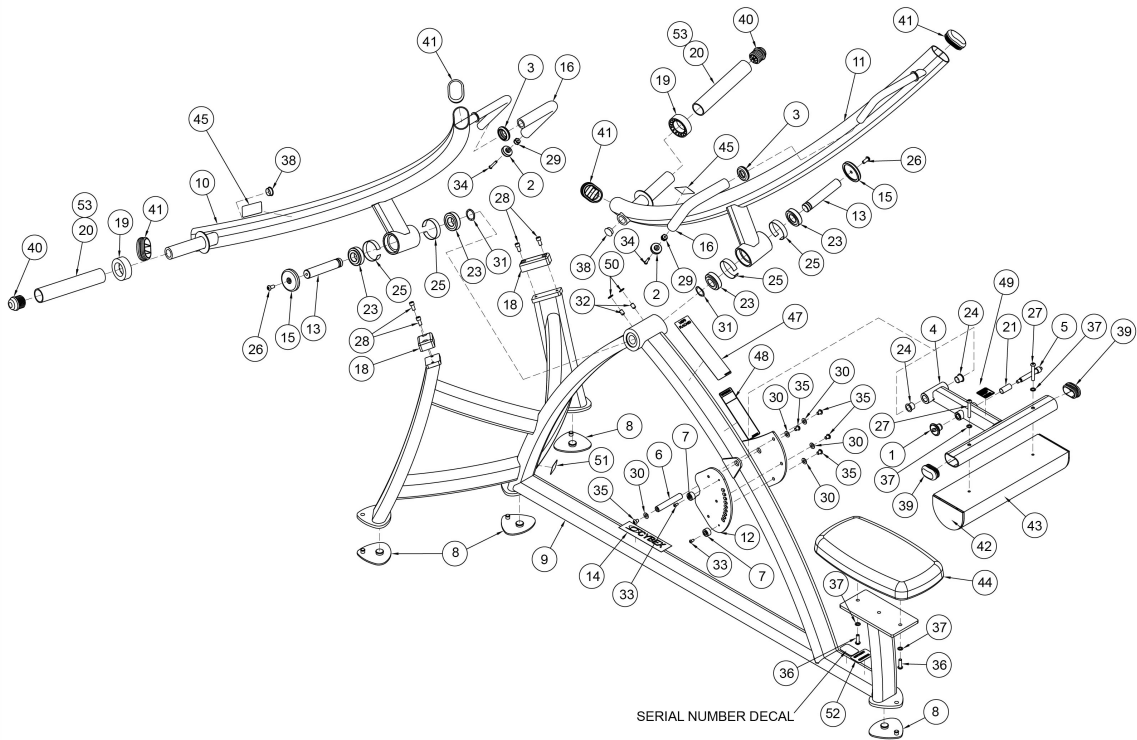

16070 Pulldown

1	11040-440	KNOB	
2	11090-374	END CAP	
3	11090-376	RING, HANDLE GRIP	
4	12020-202	CUSHION PIVOT	
5	12020-336	DETENT PIN	
6	12060-347	PIVOT PIN	
7	12100-303	BUMPER	
8	16010-311	FOOT PAD	
9	16071-200	MAINFRAME	
10	16070-201	WELDMENT, LEFT SIDE ARM	
11	16070-202	WELDMENT, RIGHT SIDE ARM	
12	16070-306	PLATE, DETENT	
13	16070-323	PIN, PIVOT	
14	3900-447	DECAL CYBEX 1.94 HOR BLACK	
14	3900-448	DECAL CYBEX 1.94 HOR SILVER	
15	425A-445	END CAP	
16	4605-526	GRAB GRIP 14.50	
17	51198	WARRANTY BOOK	
18	5220-305	2.00 X 4.00 BUMPER	
19	5220-367	SPACER, PLASTIC	
20	5341-365	P/WEIGHT TUBE	
21	BS070201	COM SPRING .56 x .66 1.50 LG	
23	FB030253	BEARING, RADIAL 30 MM EXTENDED RACE	
24	FB130212	BUSHING, FLANGE .75 ID x .875 OD x .75 LG	
25	FC030003	TOLERANCE RING	
26	HC700416	BHSCS .375-16 X .875	
27	HC700430	BHSCS .375-16 X 2.50	
28	HC702815	SHCS .375-16 X .750	
29	HF449063	INSERT 3/4 X 1/4-20	
30	HS347600	WASHER, SAE .375	
31	HS477101	WASHER, SPRG 1.201 1.543 .125 T	
32	HY740000	SET SCREW	
33	JC620412	BHSCS .250-20 X .50	
34	JC620422	BHSCS .250-20 x 1.50	
35	JC700412	BHSCS .375-16 X .50	
36	JC700420	BHSCS .375-16 X 1.25	
37	JS347400	LOCKWASHER, INT TOOTH .375	
38	PN660200	INSERT, PLASTIC 1.00 DIA-11 GA	
39	PP130003	INSERT, DOMED PLASTIC	
40	PP130006	INSERT, PLASTIC END	
41	PP130007	INSERT, DOMED PLASTIC	
42	4800-196	THIGH PAD W/WEARCOVER	
43	4800-199	WEAR COVER	
44	4800-188	SEAT PAD	
45	5220-337-1	DECAL, WARNING	GERMAN
45	5220-337-2	DECAL, WARNING	FRENCH
45	5220-337-3	DECAL, WARNING	SPANISH
45	5220-337-4	DECAL, WARNING	ENGLISH
45	5220-337-6	DECAL, WARNING	JAPANESE