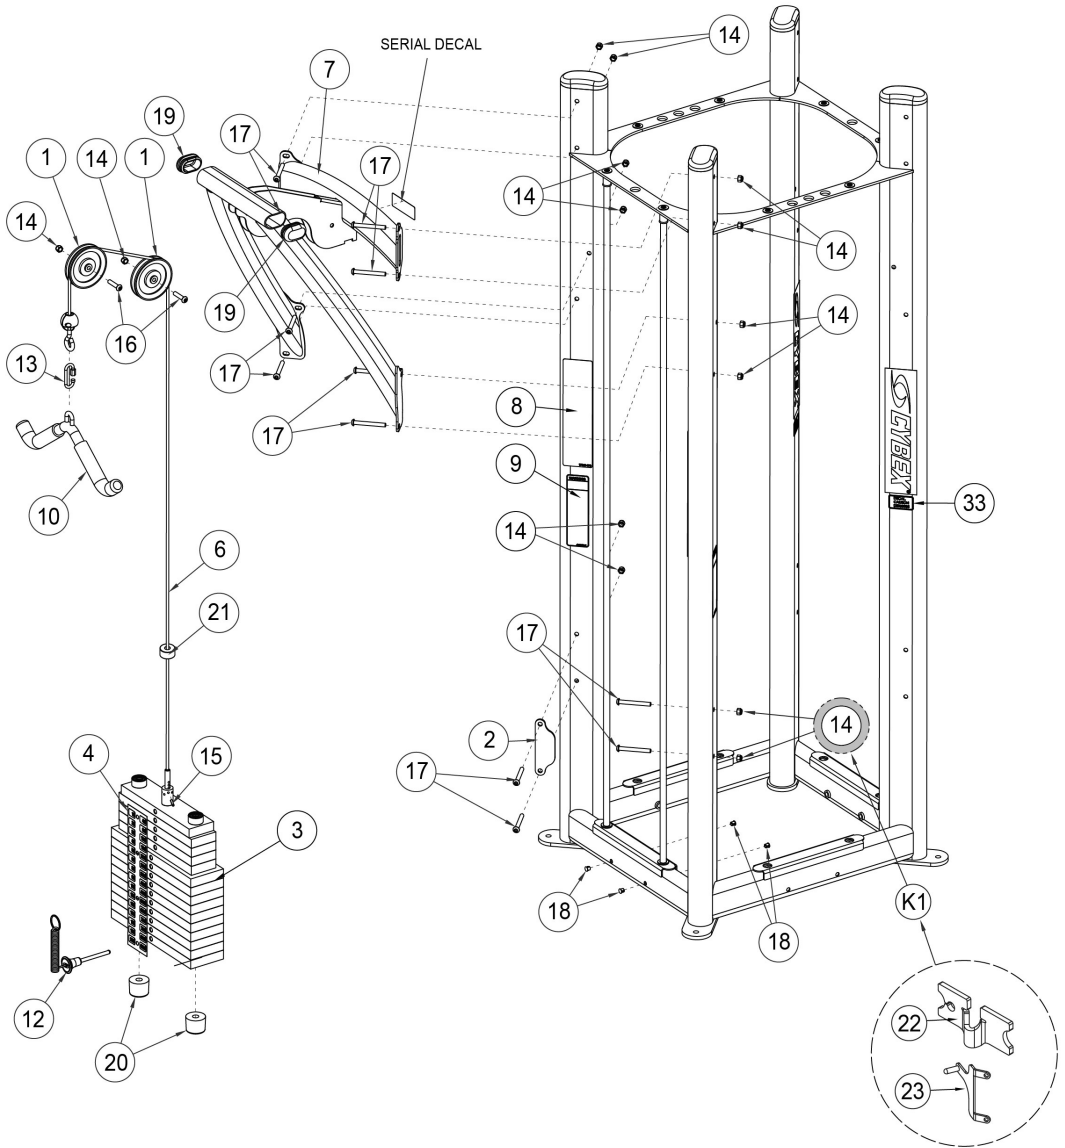

17001-005 Weight Pack Assembly

1	17001-009	TOP WEIGHT LIFTING POST
2	4700-337	WEIGHT PLATE 10 LB
3	4700-338	WEIGHT PLATE 15 LB
4	17001-005	TOP WEIGHT ASSEMBLY

# 17001-009 Lifting Post Assembly Detail

1	13000-364	BEARING, FLANGE .62 ID. x .92 OD. x 1.75 LG
2	4700-241	TOP WEIGHT ASSEMBLY
3	BR030206	RING, RETAINING
4	BR030220	RETAINING RING 1.250 INTERNAL
5	HS720004	WASHER, FELT .641 ID X 1.250 OD X .125T

# 17060 Tricep Pushdown

1	<b>08014</b>	PULLEY ASSEMBLY, 4.50 IN.	
2	17000-330	PLATE	
3	<b>17000-005</b>	WEIGHT STACK ASSY 200 LBS	
4	<b>17000-350</b>	DECAL, WT PLATE GRADUATED (10 - 200)	
5	17030-323	MASONITE GUARD	
6	<b>17060-002</b>	CABLE S/A	
7	17060-200	W FRAME	
8	<b>17060-598</b>	PLACARD, TRICEP	
9	DE000001-1	DECAL, WARNING	GERMAN
9	DE000001-2	DECAL, WARNING	FRENCH
9	DE000001-3	DECAL, WARNING	SPANISH
9	DE000001-4	DECAL, WARNING	ENGLISH
9	DE000001-6	DECAL, WARNING	JAPANESE
9	DE000001-7	DECAL, WARNING	SWEDISH
9	DE000001-8	DECAL, WARNING	RUSSIAN
9	DE000001-A	DECAL, WARNING	DANISH
9	DE000001-D	DECAL, WARNING	DUTCH
10	<b>51013</b>	CAMBERED HANDLE	
12	<b>BH030207</b>	PIN, WEIGHT SELECTOR	
13	<b>GQ000213</b>	QUICK LINK	
14	<b>HN704901</b>	LOCKNUT, .375-16 NYLON	
15	<b>HP286819</b>	SPIRAL PIN .188 X 1.12	
16	<b>JC700424</b>	BHSCS .375-16 X 1.75	
17	JC700436	BHSCS .375-16 X 3.25	
18	PP080231	PLASTIC INSERT, .375	
19	<b>PP130003</b>	INSERT, DOMED PLASTIC	
20	<b>PR060005</b>	BUMPER, WEIGHT	
21	<b>13000-385</b>	STOP	
22	<b>17001-340</b>	C/HALF WEIGHT 3 x 12	
23	17030-205	W BRACKET, INCREMENT WEIGHT	
33	DE000005-1	DECAL, CAUTION	GERMAN
33	DE000005-2	DECAL, CAUTION	FRENCH
33	DE000005-3	DECAL, CAUTION	SPANISH
33	DE000005-4	DECAL, CAUTION	ENGLISH
33	DE000005-6	DECAL, CAUTION	JAPANESE
33	DE000005-7	DECAL, CAUTION	SWEDISH
33	DE000005-8	DECAL, CAUTION	RUSSIAN
33	DE000005-A	DECAL, CAUTION	DANISH
33	DE000005-D	DECAL, CAUTION	DUTCH
K1	17050K003	KIT, JUNGLE GYM INCREMENT WEIGHT	