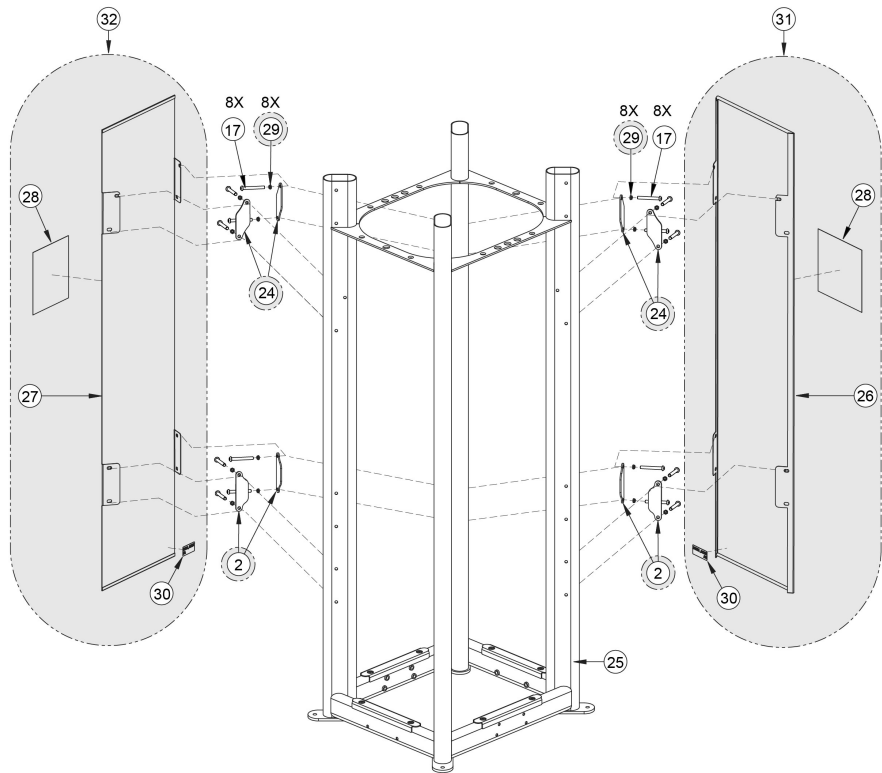

17060 Tricep Pushdown Panel Assembly

3	17000-330	PLATE
25	JC700436	BHSCS .375-16 X 3.25
26	17000-331	PLATE
27	17000-200	W FRAME
28	17007-301	GUARD
29	17008-300	GUARD
30	3900-441	DECAL CYBEX, BLACK
30	3900-442	DECAL CYBEX, SILVER
31	HN704902	LOCKNUT, .375-16 NYLON
32	CM000202	DECAL, PATENT PENDING
33	17007-001	BLANK STATION NARROW ASSEMBLY
34	17008-001	BLANK STATION WIDE ASSEMBLY