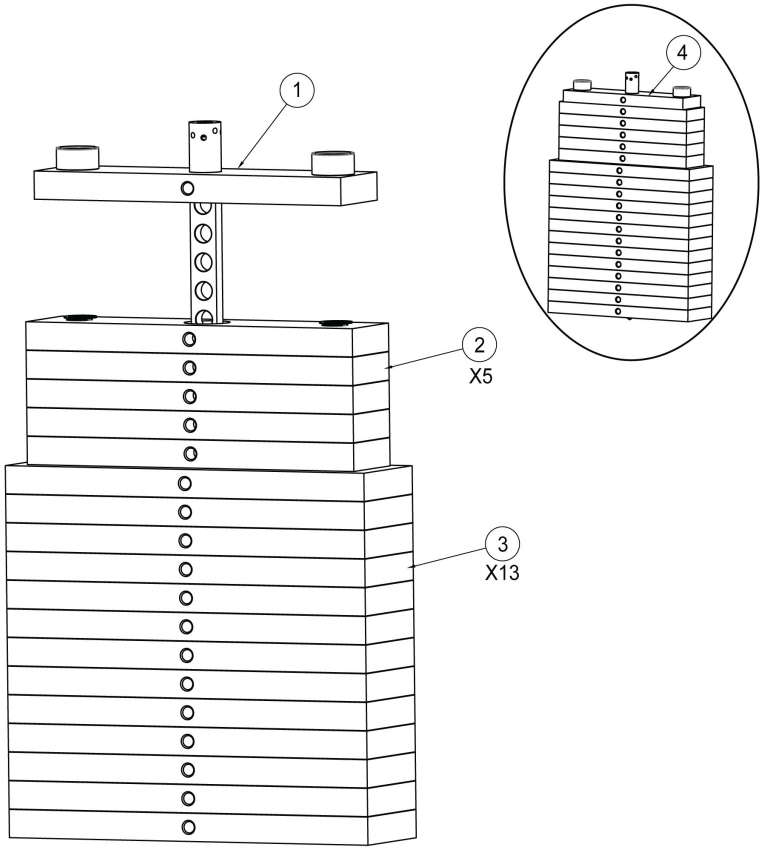

17001-005 Weight Pack Assembly

1	17001-009	TOP WEIGHT LIFTING POST
2	4700-337	WEIGHT PLATE 10 LB
3	4700-338	WEIGHT PLATE 15 LB
4	17001-005	TOP WEIGHT ASSEMBLY

# 17001-009 Lifting Post Assembly Detail

1	13000-364	BEARING, FLANGE .62 ID. x .92 OD. x 1.75 LG
2	4700-241	TOP WEIGHT ASSEMBLY
3	BR030206	RING, RETAINING
4	BR030220	RETAINING RING 1.250 INTERNAL
5	HS720004	WASHER, FELT .641 ID X 1.250 OD X .125T

# 17060 Tricep Pushdown

1	<b>08014</b>	PULLEY ASSEMBLY, 4.50 IN.	
2	17000-330	PLATE	
3	<b>17000-005</b>	WEIGHT STACK ASSY 200 LBS	
4	<b>17000-350</b>	DECAL, WT PLATE GRADUATED (10 - 200)	
5	17030-323	MASONITE GUARD	
6	<b>17060-002</b>	CABLE S/A	
7	17060-200	W FRAME	
8	<b>17060-598</b>	PLACARD, TRICEP	
9	DE000001-1	DECAL, WARNING	GERMAN
9	DE000001-2	DECAL, WARNING	FRENCH
9	DE000001-3	DECAL, WARNING	SPANISH
9	DE000001-4	DECAL, WARNING	ENGLISH
9	DE000001-6	DECAL, WARNING	JAPANESE
9	DE000001-7	DECAL, WARNING	SWEDISH
9	DE000001-8	DECAL, WARNING	RUSSIAN
9	DE000001-A	DECAL, WARNING	DANISH
9	DE000001-D	DECAL, WARNING	DUTCH
10	<b>51013</b>	CAMBERED HANDLE	
12	<b>BH030207</b>	PIN, WEIGHT SELECTOR	
13	<b>GQ000213</b>	QUICK LINK	
14	<b>HN704901</b>	LOCKNUT, .375-16 NYLON	
15	<b>HP286819</b>	SPIRAL PIN .188 X 1.12	
16	<b>JC700424</b>	BHSCS .375-16 X 1.75	
17	JC700436	BHSCS .375-16 X 3.25	
18	PP080231	PLASTIC INSERT, .375	
19	<b>PP130003</b>	INSERT, DOMED PLASTIC	
20	<b>PR060005</b>	BUMPER, WEIGHT	
21	<b>13000-385</b>	STOP	
22	<b>17001-340</b>	C/HALF WEIGHT 3 x 12	
23	17030-205	W BRACKET, INCREMENT WEIGHT	
33	DE000005-1	DECAL, CAUTION	GERMAN
33	DE000005-2	DECAL, CAUTION	FRENCH
33	DE000005-3	DECAL, CAUTION	SPANISH
33	DE000005-4	DECAL, CAUTION	ENGLISH
33	DE000005-6	DECAL, CAUTION	JAPANESE
33	DE000005-7	DECAL, CAUTION	SWEDISH
33	DE000005-8	DECAL, CAUTION	RUSSIAN
33	DE000005-A	DECAL, CAUTION	DANISH
33	DE000005-D	DECAL, CAUTION	DUTCH
K1	17050K003	KIT, JUNGLE GYM INCREMENT WEIGHT	