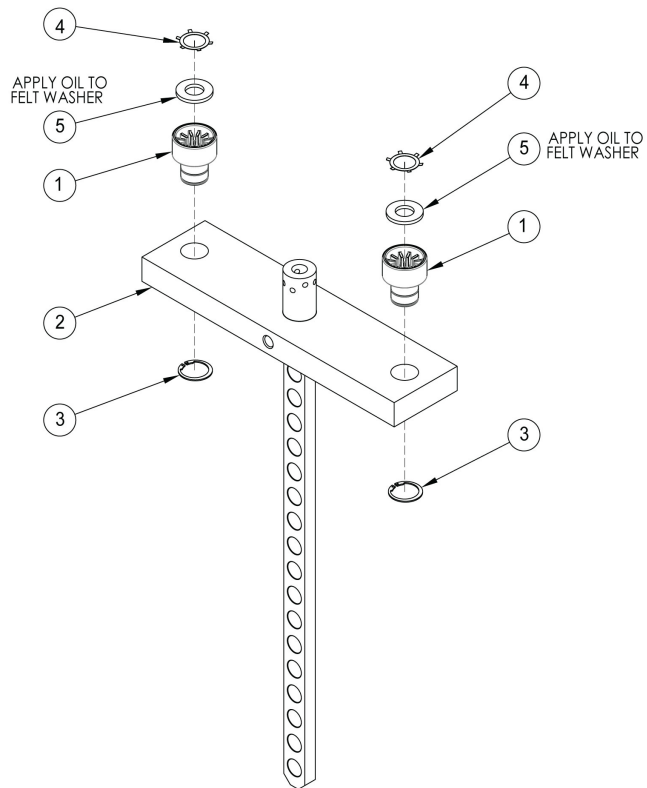

17001-005 Weight Pack Assembly

1	17001-009	TOP WEIGHT LIFTING POST
2	4700-337	WEIGHT PLATE 10 LB
3	4700-338	WEIGHT PLATE 15 LB
4	17001-005	TOP WEIGHT ASSEMBLY

# 17001-009 Lifting Post Assembly Detail

1	13000-364	BEARING, FLANGE .62 ID. x .92 OD. x 1.75 LG
2	4700-241	TOP WEIGHT ASSEMBLY
3	BR030206	RING, RETAINING
4	BR030220	RETAINING RING 1.250 INTERNAL
5	HS720004	WASHER, FELT .641 ID X 1.250 OD X .125T

# 17060 Tricep Pushdown

1	<b>08014</b>	PULLEY ASSEMBLY, 4.50 IN.	
2	17000-330	PLATE	
3	<b>17000-005</b>	WEIGHT STACK ASSY 200 LBS	
4	<b>17000-350</b>	DECAL, WT PLATE GRADUATED (10 - 200)	
5	17030-323	MASONITE GUARD	
6	<b>17060-002</b>	CABLE S/A	
7	17060-200	W FRAME	
8	<b>17060-598</b>	PLACARD, TRICEP	
9	DE000001-1	DECAL, WARNING	GERMAN
9	DE000001-2	DECAL, WARNING	FRENCH
9	DE000001-3	DECAL, WARNING	SPANISH
9	DE000001-4	DECAL, WARNING	ENGLISH
9	DE000001-6	DECAL, WARNING	JAPANESE
9	DE000001-7	DECAL, WARNING	SWEDISH
9	DE000001-8	DECAL, WARNING	RUSSIAN
9	DE000001-A	DECAL, WARNING	DANISH
9	DE000001-D	DECAL, WARNING	DUTCH
10	<b>51013</b>	CAMBERED HANDLE	
12	<b>BH030207</b>	PIN, WEIGHT SELECTOR	
13	<b>GQ000213</b>	QUICK LINK	
14	<b>HN704901</b>	LOCKNUT, .375-16 NYLON	
15	<b>HP286819</b>	SPIRAL PIN .188 X 1.12	
16	<b>JC700424</b>	BHSCS .375-16 X 1.75	
17	JC700436	BHSCS .375-16 X 3.25	
18	PP080231	PLASTIC INSERT, .375	
19	<b>PP130003</b>	INSERT, DOMED PLASTIC	
20	<b>PR060005</b>	BUMPER, WEIGHT	
21	<b>13000-385</b>	STOP	
22	<b>17001-340</b>	C/HALF WEIGHT 3 x 12	
23	17030-205	W BRACKET, INCREMENT WEIGHT	
33	DE000005-1	DECAL, CAUTION	GERMAN
33	DE000005-2	DECAL, CAUTION	FRENCH
33	DE000005-3	DECAL, CAUTION	SPANISH
33	DE000005-4	DECAL, CAUTION	ENGLISH
33	DE000005-6	DECAL, CAUTION	JAPANESE
33	DE000005-7	DECAL, CAUTION	SWEDISH
33	DE000005-8	DECAL, CAUTION	RUSSIAN
33	DE000005-A	DECAL, CAUTION	DANISH
33	DE000005-D	DECAL, CAUTION	DUTCH
K1	17050K003	KIT, JUNGLE GYM INCREMENT WEIGHT	