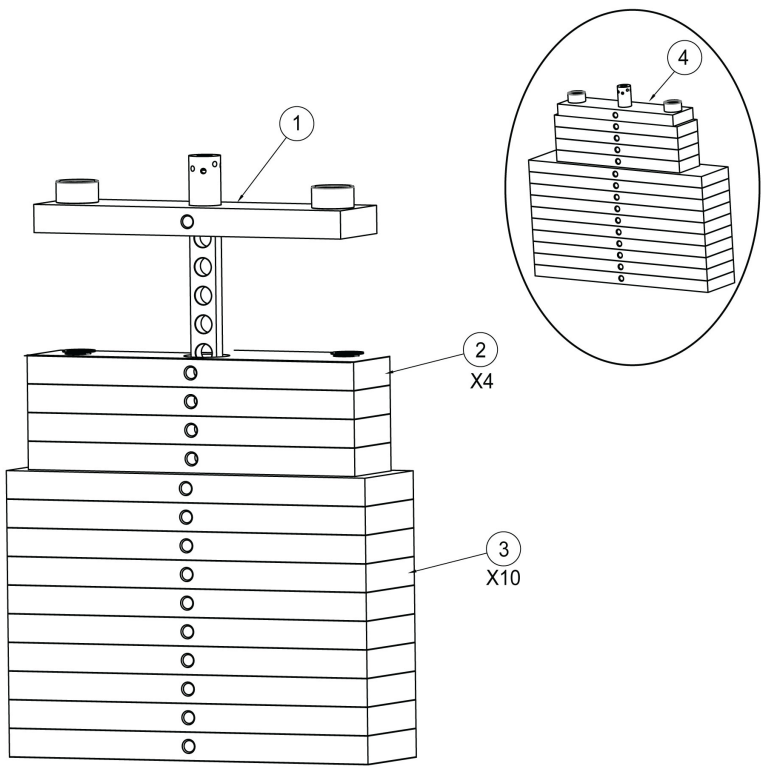

17000-005 Weight Pack Assembly

1	17000-009	TOP WEIGHT LIFTING POST
2	4700-337	WEIGHT PLATE 10 LB
3	4700-338	WEIGHT PLATE 15 LB
4	17000-005	WEIGHT STACK ASSY 200 LBS

17000-009 Lifting Post Assembly Detail

1	13000-364	BEARING, FLANGE .62 ID. x .92 OD. x 1.75 LG
2	4700C070	TOP WEIGHT, 15, 3 x 12
3	BR030206	RING, RETAINING
4	BR030220	RETAINING RING 1.250 INTERNAL
5	HS720004	WASHER, FELT .641 ID X 1.250 OD X .125T