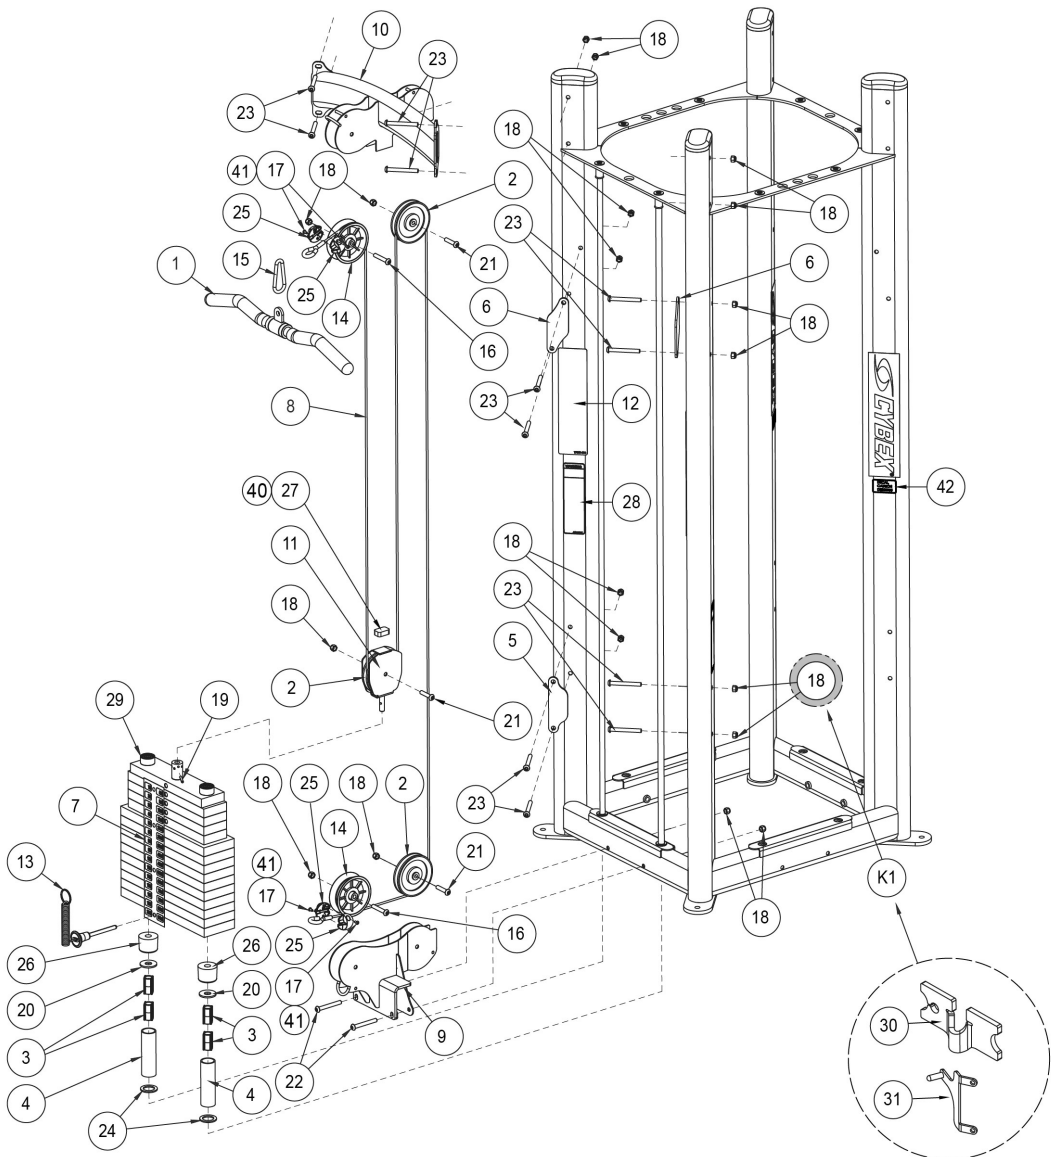

17050 Hi Lo Cable

1	02204	HANDLE SUBASSEMBLY	
2	08014	PULLEY ASSEMBLY, 4.50 IN.	
3	12210-352	PLASTIC INSERT	
4	12210-359	SPACER TUBE	
5	17000-330	PLATE	
6	17000-331	PLATE	
7	17000-350	DECAL, WT PLATE GRADUATED (10 - 200)	
8	17050-002	CABLE S/A	
9	17050-200	W BOTTOM PULLEY MOUNT	
10	17050-201	W TOP PULLEY MOUNT	
11	17050-203	W PULLEY TAB	
12	17050-598	PLACARD, HI-LO CABLE	
13	BH030207	PIN, WEIGHT SELECTOR	
14	GP000216	PULLEY ASSY - 4.00 WIDE V	
15	GQ000206	SNAP LINK	
16	HC700428	BHSCS .375-16 X 2.25	
17	HM580410	10-32 X .25 LG	
18	HN704003	LOCKNUT, .375-16 NYLON PATCH	
19	HP286819	SPIRAL PIN .188 X 1.12	
20	HS760106	WASHER, FLAT, 1.75 OD X .688 ID X .140 THK	
21	JC700424	BHSCS .375-16 X 1.75	
22	JC700434	BHSCS .375-16 X 3.00	
23	JC700436	BHSCS .375-16 X 3.25	
24	JS497600	WASHER, 1.19 ID X 1.75 OD X .12 THK	
25	PP040004	BALL STOP	
26	PR060005	BUMPER, WEIGHT	
27	PU060201	BUMPER	
28	DE000001-1	DECAL, WARNING	GERMAN
28	DE000001-2	DECAL, WARNING	FRENCH
28	DE000001-3	DECAL, WARNING	SPANISH
28	DE000001-4	DECAL, WARNING	ENGLISH
28	DE000001-6	DECAL, WARNING	JAPANESE
28	DE000001-7	DECAL, WARNING	SWEDISH
28	DE000001-8	DECAL, WARNING	RUSSIAN
28	DE000001-A	DECAL, WARNING	DANISH
28	DE000001-D	DECAL, WARNING	DUTCH
29	17000-005	WEIGHT STACK ASSY 200 LBS	
30	17001-340	C/HALF WEIGHT 3 x 12	
31	17030-205	W BRACKET, INCREMENT WEIGHT	
40	YA000206	PLEASE USE LOCTITE 495	
41	YA000201	ADH, THRD LKR, REM NO. 242	
42	DE000005-1	DECAL, CAUTION	GERMAN
42	DE000005-2	DECAL, CAUTION	FRENCH
42	DE000005-3	DECAL, CAUTION	SPANISH
42	DE000005-4	DECAL, CAUTION	ENGLISH
42	DE000005-6	DECAL, CAUTION	JAPANESE
42	DE000005-7	DECAL, CAUTION	SWEDISH
42	DE000005-8	DECAL, CAUTION	RUSSIAN
42	DE000005-A	DECAL, CAUTION	DANISH
42	DE000005-D	DECAL, CAUTION	DUTCH
K1	17050K003	KIT, JUNGLE GYM INCREMENT WEIGHT