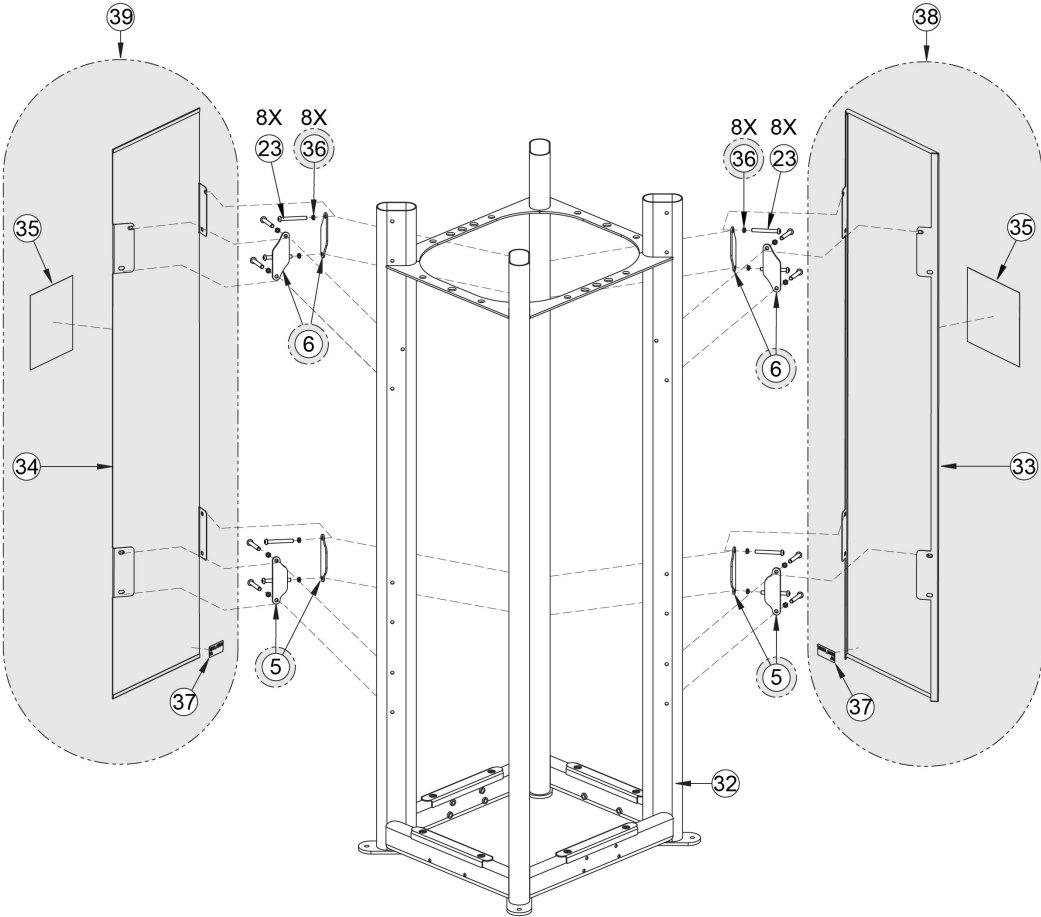

17050 Hi/Lo Cable Panel Assembly

5	17000-330	PLATE
6	17000-331	PLATE
23	JC700436	BHSCS .375-16 X 3.25
32	17000-200	W FRAME
33	17007-301	GUARD
34	17008-300	GUARD
35	3900-441	DECAL CYBEX, BLACK
35	3900-442	DECAL CYBEX, SILVER
36	HN704902	LOCKNUT, .375-16 NYLON
37	CM000202	DECAL, PATENT PENDING
38	17007-001	BLANK STATION NARROW ASSEMBLY
39	17008-001	BLANK STATION WIDE ASSEMBLY