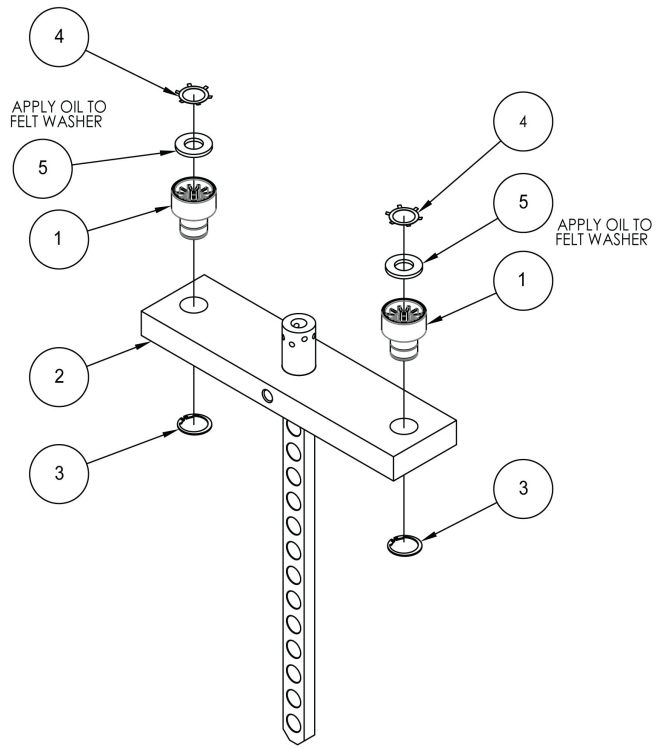

17000-005 Weight Pack Assembly

1	17000-009	TOP WEIGHT LIFTING POST
2	4700-337	WEIGHT PLATE 10 LB
3	4700-338	WEIGHT PLATE 15 LB
4	17000-005	WEIGHT STACK ASSY 200 LBS

17000-009 Lifting Post Assembly Detail

1	13000-364	BEARING, FLANGE .62 ID. x .92 OD. x 1.75 LG
2	4700C070	TOP WEIGHT, 15, 3 x 12
3	BR030206	RING, RETAINING
4	BR030220	RETAINING RING 1.250 INTERNAL
5	HS720004	WASHER, FELT .641 ID X 1.250 OD X .125T