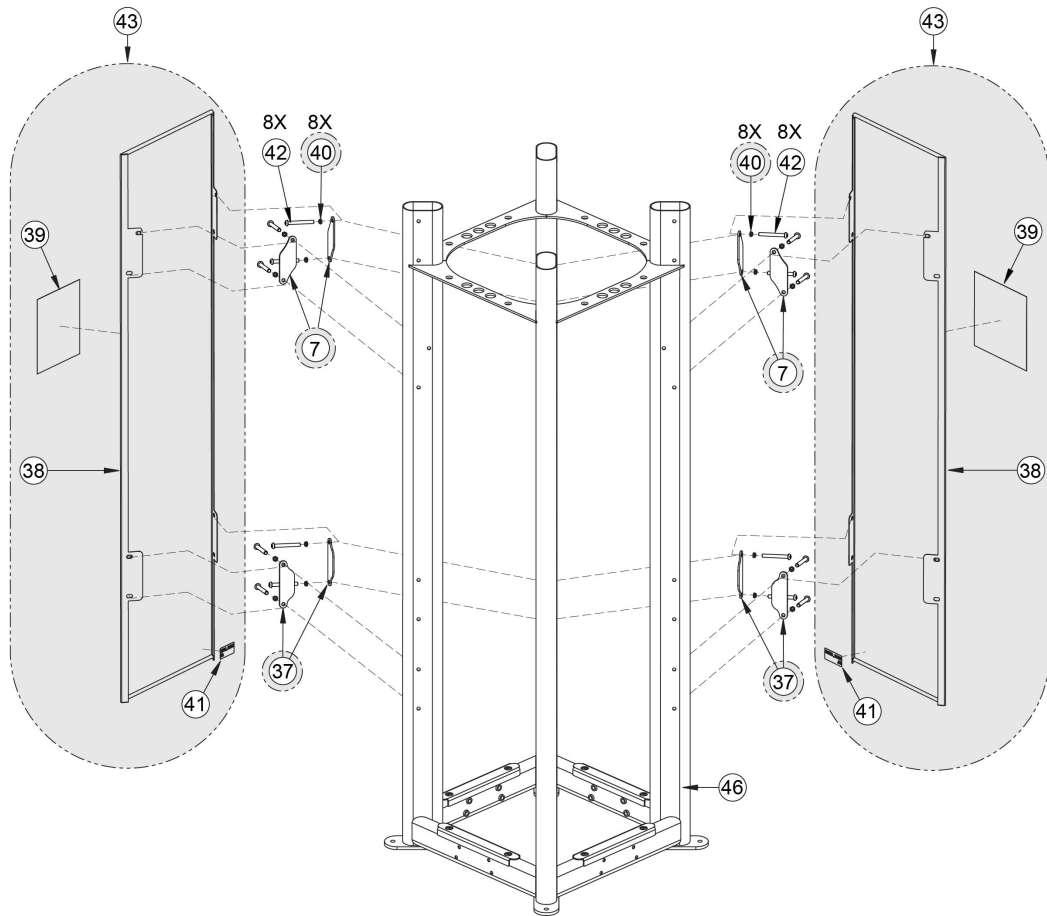

17032 Single Handle Row Panel Assembly

7	17000-331	PLATE
37	17000-330	PLATE
38	17007-301	GUARD
39	3900-441	DECAL CYBEX, BLACK
39	3900-442	DECAL CYBEX, SILVER
40	HN704902	LOCKNUT, .375-16 NYLON
41	CM000202	DECAL, PATENT PENDING
42	JC700436	BHSCS .375-16 X 3.25
43	17007-001	BLANK STATION NARROW ASSEMBLY
46	17001-001	JUNGLE GYM QUAD TOWER ASSEMBLY