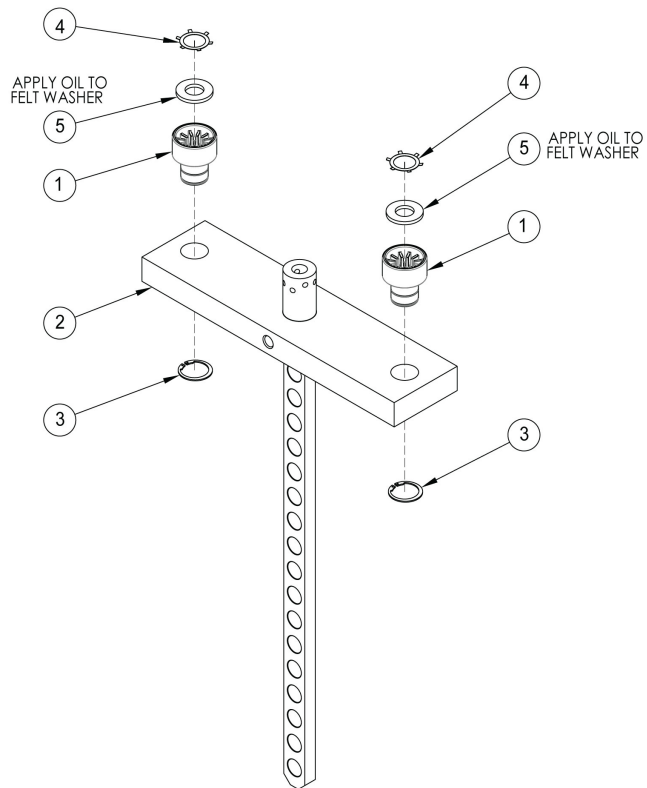

17001-005 Weight Pack Assembly

1	17001-009	TOP WEIGHT LIFTING POST
2	4700-337	WEIGHT PLATE 10 LB
3	4700-338	WEIGHT PLATE 15 LB
4	17001-005	TOP WEIGHT ASSEMBLY

17001-009 Lifting Post Assembly Detail

1	13000-364	BEARING, FLANGE .62 ID. x .92 OD. x 1.75 LG
2	4700-241	TOP WEIGHT ASSEMBLY
3	BR030206	RING, RETAINING
4	BR030220	RETAINING RING 1.250 INTERNAL
5	HS720004	WASHER, FELT .641 ID X 1.250 OD X .125T

17032 Single Handle Row

1	01255	HANDLE SUBASSEMBLY	
2	08014	PULLEY ASSEMBLY, 4.50 IN.	
3	12210-352	PLASTIC INSERT	
4	12210-359	SPACER TUBE	
5	HG700022	LEVELING GLIDE, .375-16	
6	13040-335	NON-SLIP	
7	17000-331	PLATE	
9	17001-340	C/HALF WEIGHT 3 x 12	
10	17001-350	DECAL, WT PLATE GRADUATED (10 - 255)	
11	17030-322	PLATE, GUARD	
13	17030-598	PLACARD, ROW	
14	17032-002	CABLE S/A	
15	17032-200	W FRAME	
16	17031-201	W TOP PULLEY MOUNT	
17	DE000001-1	DECAL, WARNING	GERMAN
17	DE000001-2	DECAL, WARNING	FRENCH
17	DE000001-3	DECAL, WARNING	SPANISH
17	DE000001-4	DECAL, WARNING	ENGLISH
17	DE000001-6	DECAL, WARNING	JAPANESE
17	DE000001-7	DECAL, WARNING	SWEDISH
17	DE000001-8	DECAL, WARNING	RUSSIAN
17	DE000001-A	DECAL, WARNING	DANISH
17	DE000001-D	DECAL, WARNING	DUTCH
18	4800-400	CUSHION	
19	51198	WARRANTY BOOKLET (NOT SHOWN)	NOT SHOWN
20	BH030207	PIN, WEIGHT SELECTOR	
21	GQ000213	QUICK LINK	
22	HC700430	BHSCS .375-16 X 2.50	
23	HC701235	HHCS GR 8 .375-16 X 3.00	
24	HN575100	LOCKNUT .190-No 10-24	
25	HN704901	LOCKNUT, .375-16 NYLON	
26	HP286819	SPIRAL PIN .188 X 1.12	
27	HS760106	WASHER, FLAT, 1.75 OD X .688 ID X .140 THK	
28	JC570412	BHSCS .190 10-32 X .375	
29	JC700424	BHSCS .375-16 X 1.75	
30	JS347400	LOCKWASHER, INT TOOTH .375	
31	JS497600	WASHER, 1.19 ID X 1.75 OD X .12 THK	
32	PP130002	INSERT, DOMED PLASTIC	
33	PP130003	INSERT, DOMED PLASTIC	
34	PR060005	BUMPER, WEIGHT	
35	13000-385	STOP	
36	HS347600	WASHER, SAE .375	
44	JC700438	BHSCS .375-16 X 3.50	
45	17030-205	W BRACKET, INCREMENT WEIGHT	
47	CM000266	DECAL, CAPACITY	
48	HN704400	NUT, HEX JAM .375-16	