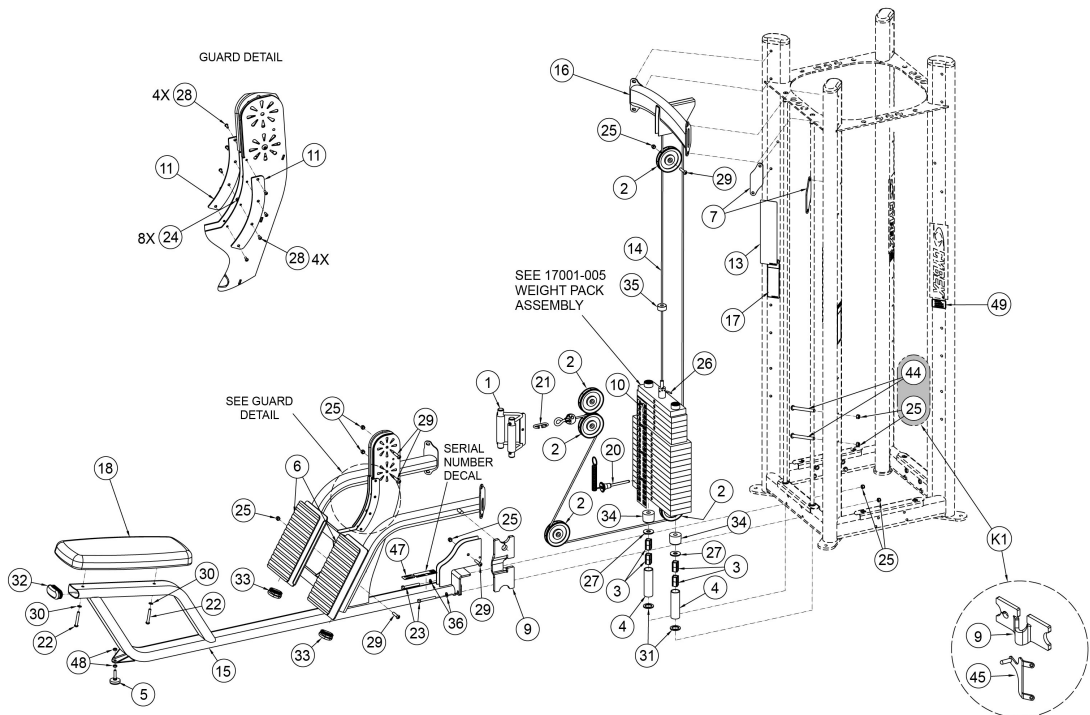

17001-005 Weight Pack Assembly

1	17001-009	TOP WEIGHT LIFTING POST
2	4700-337	WEIGHT PLATE 10 LB
3	4700-338	WEIGHT PLATE 15 LB
4	17001-005	TOP WEIGHT ASSEMBLY

17001-009 Lifting Post Assembly Detail

1	13000-364	BEARING, FLANGE .62 ID. x .92 OD. x 1.75 LG
2	4700-241	TOP WEIGHT ASSEMBLY
3	BR030206	RING, RETAINING
4	BR030220	RETAINING RING 1.250 INTERNAL
5	HS720004	WASHER, FELT .641 ID X 1.250 OD X .125T

17032 Single Handle Row

1	01255	HANDLE SUBASSEMBLY	
2	08014	PULLEY ASSEMBLY, 4.50 IN.	
3	12210-352	PLASTIC INSERT	
4	12210-359	SPACER TUBE	
5	HG700022	LEVELING GLIDE, .375-16	
6	13040-335	NON-SLIP	
7	17000-331	PLATE	
9	17001-340	C/HALF WEIGHT 3 x 12	
10	17001-350	DECAL, WT PLATE GRADUATED (10 - 255)	
11	17030-322	PLATE, GUARD	
13	17030-598	PLACARD, ROW	
14	17032-002	CABLE S/A	
15	17032-200	W FRAME	
16	17031-201	W TOP PULLEY MOUNT	
17	DE000001-1	DECAL, WARNING	GERMAN
17	DE000001-2	DECAL, WARNING	FRENCH
17	DE000001-3	DECAL, WARNING	SPANISH
17	DE000001-4	DECAL, WARNING	ENGLISH
17	DE000001-6	DECAL, WARNING	JAPANESE
17	DE000001-7	DECAL, WARNING	SWEDISH
17	DE000001-8	DECAL, WARNING	RUSSIAN
17	DE000001-A	DECAL, WARNING	DANISH
17	DE000001-D	DECAL, WARNING	DUTCH
18	4800-400	CUSHION	
19	51198	WARRANTY BOOKLET (NOT SHOWN)	NOT SHOWN
20	BH030207	PIN, WEIGHT SELECTOR	
21	GQ000213	QUICK LINK	
22	HC700430	BHSCS .375-16 X 2.50	
23	HC701235	HHCS GR 8 .375-16 X 3.00	
24	HN575100	LOCKNUT .190-No 10-24	
25	HN704901	LOCKNUT, .375-16 NYLON	
26	HP286819	SPIRAL PIN .188 X 1.12	
27	HS760106	WASHER, FLAT, 1.75 OD X .688 ID X .140 THK	
28	JC570412	BHSCS .190 10-32 X .375	
29	JC700424	BHSCS .375-16 X 1.75	
30	JS347400	LOCKWASHER, INT TOOTH .375	
31	JS497600	WASHER, 1.19 ID X 1.75 OD X .12 THK	
32	PP130002	INSERT, DOMED PLASTIC	
33	PP130003	INSERT, DOMED PLASTIC	
34	PR060005	BUMPER, WEIGHT	
35	13000-385	STOP	
36	HS347600	WASHER, SAE .375	
44	JC700438	BHSCS .375-16 X 3.50	
45	17030-205	W BRACKET, INCREMENT WEIGHT	
47	CM000266	DECAL, CAPACITY	
48	HN704400	NUT, HEX JAM .375-16	