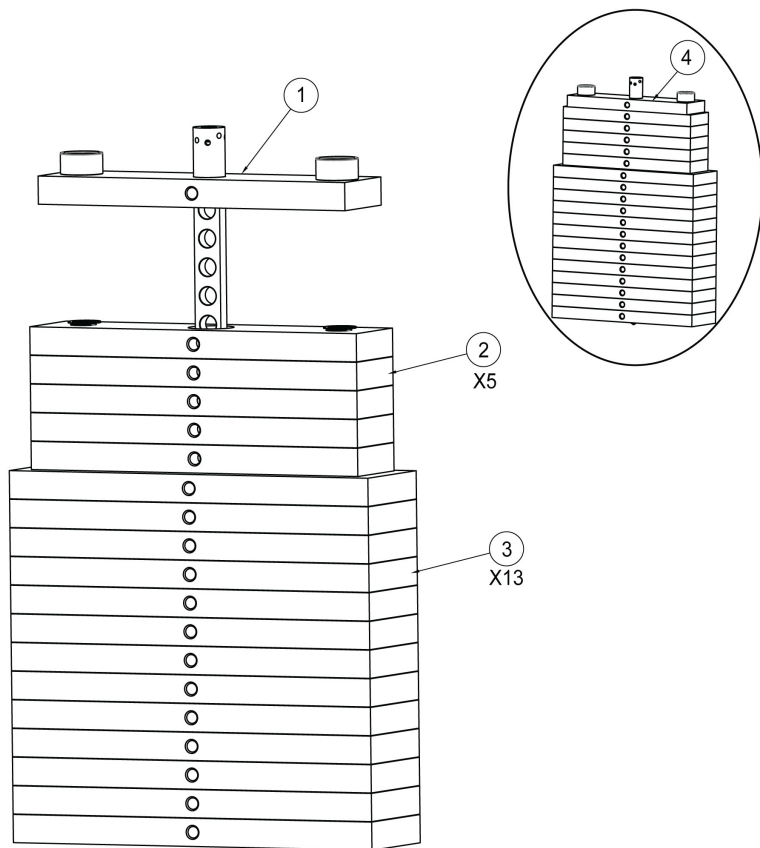

17001-005 Weight Pack Assembly

1	17001-009	TOP WEIGHT LIFTING POST
2	4700-337	WEIGHT PLATE 10 LB
3	4700-338	WEIGHT PLATE 15 LB
4	17001-005	TOP WEIGHT ASSEMBLY

17001-009 Lifting Post Assembly Detail

1	13000-364	BEARING, FLANGE .62 ID. x .92 OD. x 1.75 LG
2	4700-241	TOP WEIGHT ASSEMBLY
3	BR030206	RING, RETAINING
4	BR030220	RETAINING RING 1.250 INTERNAL
5	HS720004	WASHER, FELT .641 ID X 1.250 OD X .125T

17032 Single Handle Row

1	01255	HANDLE SUBASSEMBLY	
2	08014	PULLEY ASSEMBLY, 4.50 IN.	
3	12210-352	PLASTIC INSERT	
4	12210-359	SPACER TUBE	
5	HG700022	LEVELING GLIDE, .375-16	
6	13040-335	NON-SLIP	
7	17000-331	PLATE	
9	17001-340	C/HALF WEIGHT 3 x 12	
10	17001-350	DECAL, WT PLATE GRADUATED (10 - 255)	
11	17030-322	PLATE, GUARD	
13	17030-598	PLACARD, ROW	
14	17032-002	CABLE S/A	
15	17032-200	W FRAME	
16	17031-201	W TOP PULLEY MOUNT	
17	DE000001-1	DECAL, WARNING	GERMAN
17	DE000001-2	DECAL, WARNING	FRENCH
17	DE000001-3	DECAL, WARNING	SPANISH
17	DE000001-4	DECAL, WARNING	ENGLISH
17	DE000001-6	DECAL, WARNING	JAPANESE
17	DE000001-7	DECAL, WARNING	SWEDISH
17	DE000001-8	DECAL, WARNING	RUSSIAN
17	DE000001-A	DECAL, WARNING	DANISH
17	DE000001-D	DECAL, WARNING	DUTCH
18	4800-400	CUSHION	
19	51198	WARRANTY BOOKLET (NOT SHOWN)	NOT SHOWN
20	BH030207	PIN, WEIGHT SELECTOR	
21	GQ000213	QUICK LINK	
22	HC700430	BHSCS .375-16 X 2.50	
23	HC701235	HHCS GR 8 .375-16 X 3.00	
24	HN575100	LOCKNUT .190-No 10-24	
25	HN704901	LOCKNUT, .375-16 NYLON	
26	HP286819	SPIRAL PIN .188 X 1.12	
27	HS760106	WASHER, FLAT, 1.75 OD X .688 ID X .140 THK	
28	JC570412	BHSCS .190 10-32 X .375	
29	JC700424	BHSCS .375-16 X 1.75	
30	JS347400	LOCKWASHER, INT TOOTH .375	
31	JS497600	WASHER, 1.19 ID X 1.75 OD X .12 THK	
32	PP130002	INSERT, DOMED PLASTIC	
33	PP130003	INSERT, DOMED PLASTIC	
34	PR060005	BUMPER, WEIGHT	
35	13000-385	STOP	
36	HS347600	WASHER, SAE .375	
44	JC700438	BHSCS .375-16 X 3.50	
45	17030-205	W BRACKET, INCREMENT WEIGHT	
47	CM000266	DECAL, CAPACITY	
48	HN704400	NUT, HEX JAM .375-16	