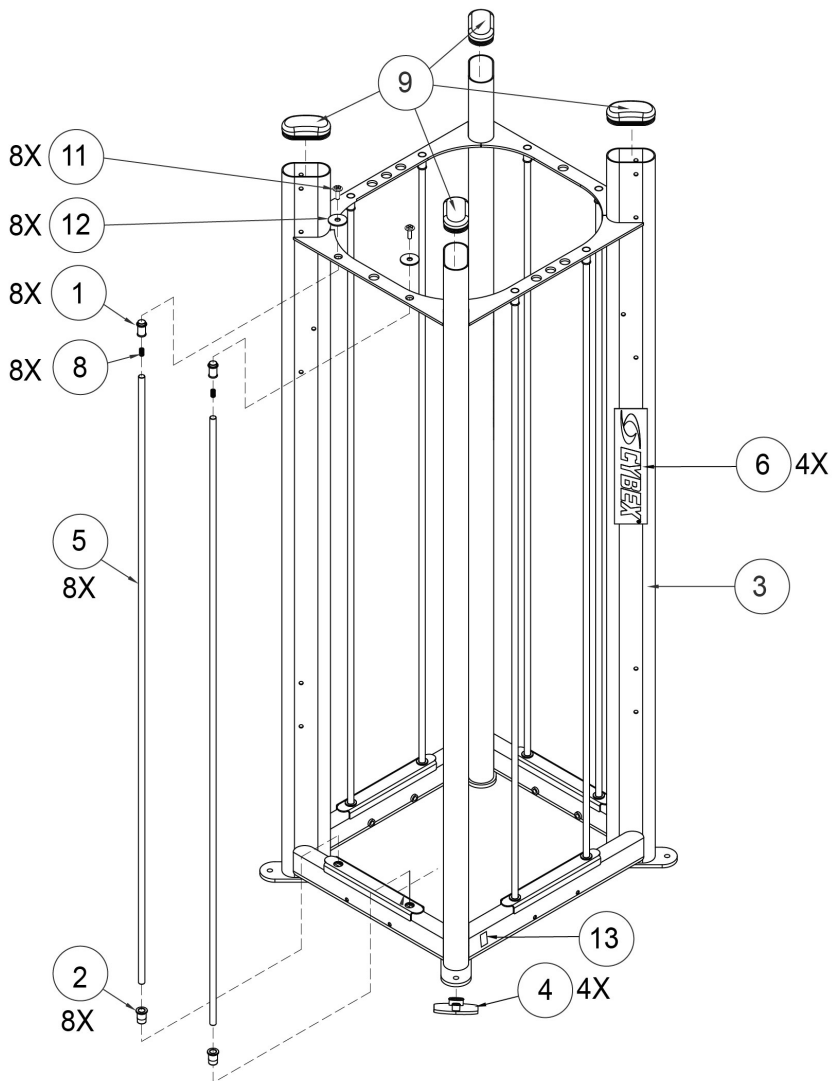

17000 Quad Tower

1	12210-347	GUIDE ROD CAP
2	12210-348	GUIDE ROD CAP
3	17000-200	W FRAME
4	17000-320	FOOT PAD
5	17030-325	GUIDE ROD
6	3900-447	DECAL CYBEX 1.94 HOR BLACK
6	3900-448	DECAL CYBEX 1.94 HOR SILVER
8	BS070208	COMPRESSION SPRING
9	PP130008	INSERT, DOMED PLASTIC
10	17000-999	OWNERS MANUAL JUNGLE GYM NOT SHOWN
11	HT102214	PHIL HEAD HEX TYPE 23 10-24
12	HS307602	WASHER, FLAT .281 ID X .500 OD X .062 T
13	11040-790	DECAL, MADE IN U.S.A.

17000 Quad Tower Panel Assembly

3	17000-200	W FRAME
14	17000-330	PLATE
15	17000-331	PLATE
16	17007-301	GUARD
17	17008-300	GUARD
18	3900-441	DECAL CYBEX, BLACK
18	3900-442	DECAL CYBEX, SILVER
19	HN704902	LOCKNUT, .375-16 NYLON
20	CM000202	DECAL, PATENT PENDING
21	JC700436	BHSCS .375-16 X 3.25
22	17007-001	BLANK STATION NARROW ASSEMBLY
23	17008-001	BLANK STATION WIDE ASSEMBLY