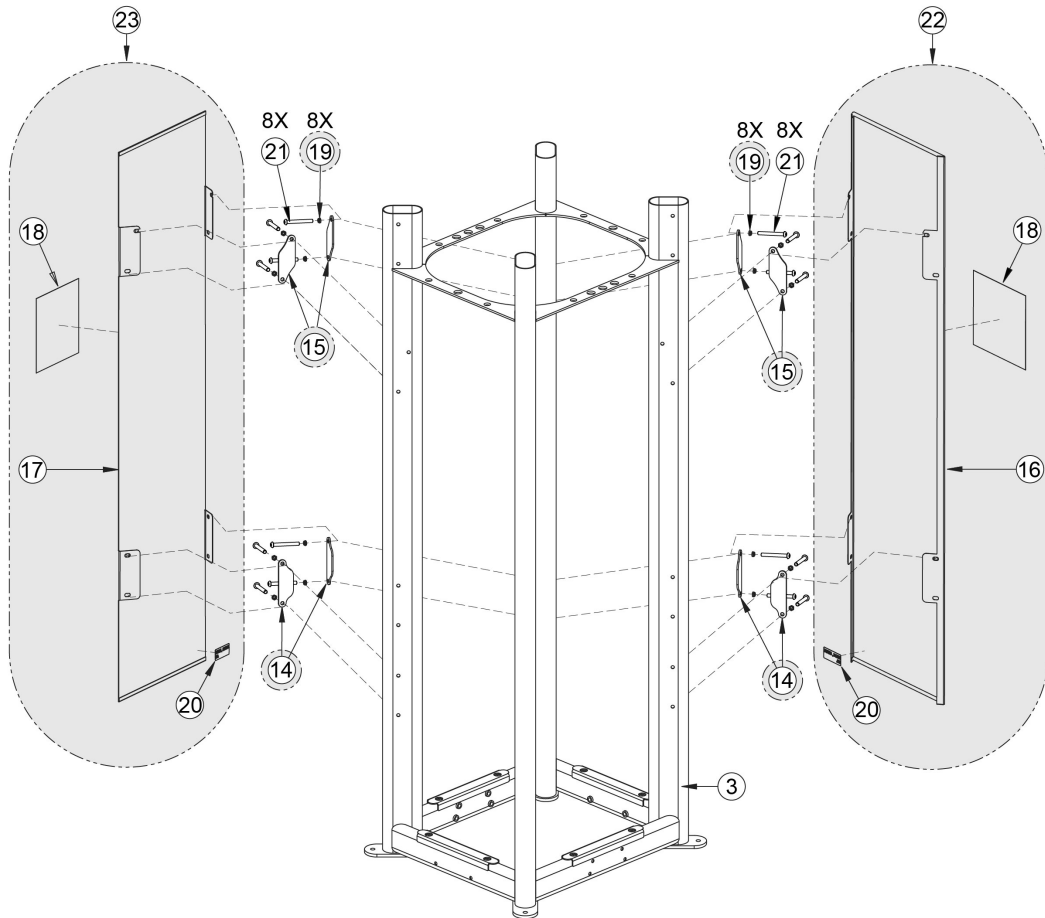

17000 Quad Tower

1	12210-347	GUIDE ROD CAP
2	12210-348	GUIDE ROD CAP
3	17000-200	W FRAME
4	17000-320	FOOT PAD
5	17030-325	GUIDE ROD
6	3900-447	DECAL CYBEX 1.94 HOR BLACK
6	3900-448	DECAL CYBEX 1.94 HOR SILVER
8	BS070208	COMPRESSION SPRING
9	PP130008	INSERT, DOMED PLASTIC
10	17000-999	OWNERS MANUAL JUNGLE GYM NOT SHOWN
11	HT102214	PHIL HEAD HEX TYPE 23 10-24
12	HS307602	WASHER, FLAT .281 ID X .500 OD X .062 T
13	11040-790	DECAL, MADE IN U.S.A.

17000 Quad Tower Panel Assembly

3	17000-200	W FRAME
14	17000-330	PLATE
15	17000-331	PLATE
16	17007-301	GUARD
17	17008-300	GUARD
18	3900-441	DECAL CYBEX, BLACK
18	3900-442	DECAL CYBEX, SILVER
19	HN704902	LOCKNUT, .375-16 NYLON
20	CM000202	DECAL, PATENT PENDING
21	JC700436	BHSCS .375-16 X 3.25
22	17007-001	BLANK STATION NARROW ASSEMBLY
23	17008-001	BLANK STATION WIDE ASSEMBLY