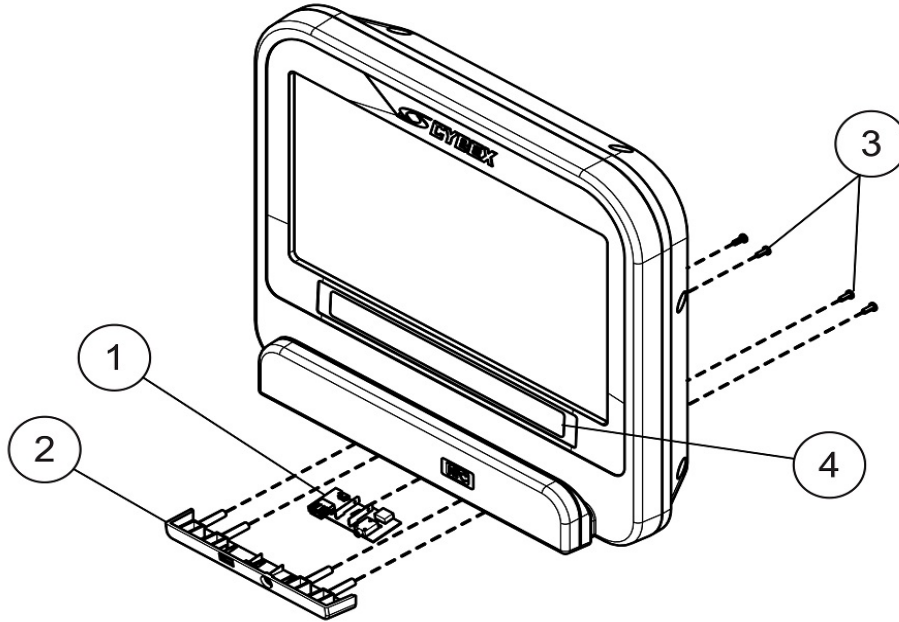

Option Panel Assembly

Ref #	Part Number	Qty	Description
1	B084-92391-0004	1	Apollo II Headphone Jack/USB PCB-SRVC1
2	1005513-0001	1	PLASTIC: MULDER OPTION PANEL, CHGR PROMATE
3	0017-00101-1650	4	SCREW: 6-19 X 6, PHL, PAN, PLT, ST, ZB, VMI
4	1002200-0001	1	LABEL: WARNING, TREAD