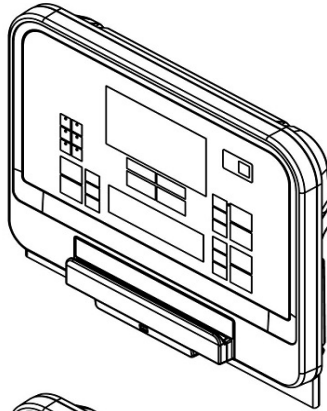

Cybex 50L LED CONSOLE TREAD WIRELESS

C50LT-XWXXX-01

Parts Manual

12/18/2023 1:21:38 AM

Table of Contents

[Console Serial Number Table](#).....3
[Option Panel Assembly](#).....4

Console Serial Number Table

Standard Console

Entertainment Console

Ref #	Part Number	Qty	Description
-	C50LT-XWXXX-01R	1	50L LED TR WLAN

Option Panel Assembly

Ref #	Part Number	Qty	Description
1	1006027-0001	1	KEYPAD: T1/T2 MEDIA PRINTEC
2	1002210-0001	1	CABLE: USER USB promate
3	1002214-0001	1	CABLE: HEADPHONE promate
4	1002200-0001	1	LABEL: WARNING, TREAD