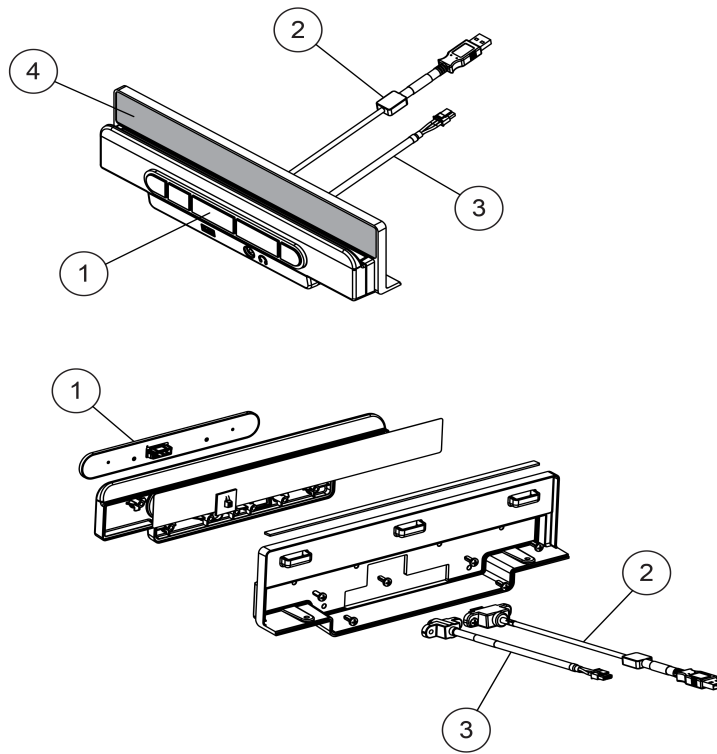

Cybex 50L LED CONSOLE TREAD WIRELESS

C50LT-XWXXX-01

Parts Manual

12/18/2023 1:21:38 AM

Table of Contents

[Console Serial Number Table](#).....3
[Option Panel Assembly](#).....4

Console Serial Number Table

Standard Console

Entertainment Console

Ref #	Part Number	Qty	Description
-	C50LT-XWXXX-01R	1	50L LED TR WLAN

Option Panel Assembly

Ref #	Part Number	Qty	Description
1	1006027-0001	1	KEYPAD: T1/T2 MEDIA PRINTEC
2	1002210-0001	1	CABLE: USER USB promate
3	1002214-0001	1	CABLE: HEADPHONE promate
4	1002200-0001	1	LABEL: WARNING, TREAD