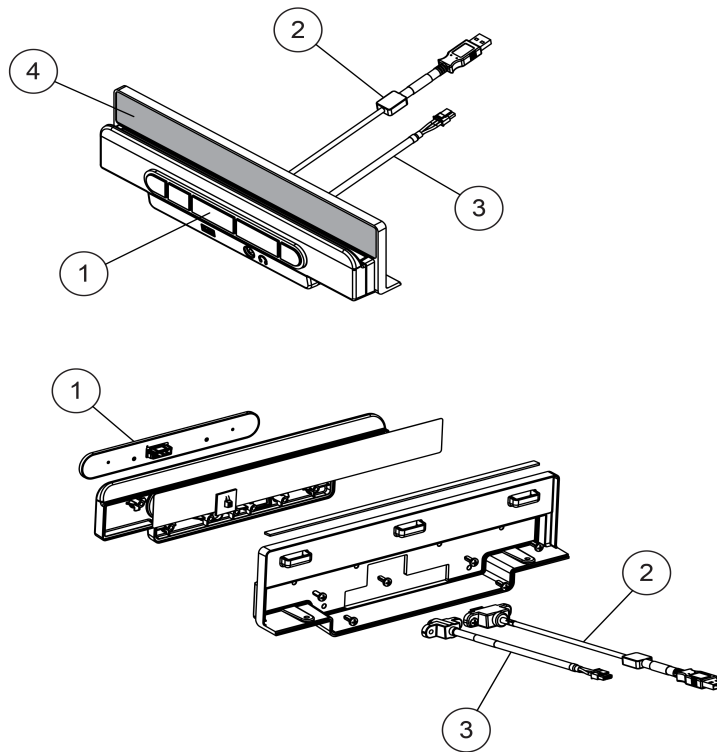

Cybex 50L LED CONSOLE ARC WIRELESS

C50LA-XWXXX-01

Parts Manual

12/18/2023 1:20:11 AM

Table of Contents

[Console Serial Number Table](#).....3
[Option Panel Assembly](#).....4

Console Serial Number Table

Standard Console

Entertainment Console

Ref #	Part Number	Qty	Description
-	C50LA-XWXXX-01R	1	50L LED ARC WLAN

Option Panel Assembly

Ref #	Part Number	Qty	Description
1	1006027-0001	1	KEYPAD: T1/T2 MEDIA PRINTEC
2	1002210-0001	1	CABLE: USER USB promate
3	1002214-0001	1	CABLE: HEADPHONE promate
4	1002200-0002	1	LABEL: WARNING, NONTREAD