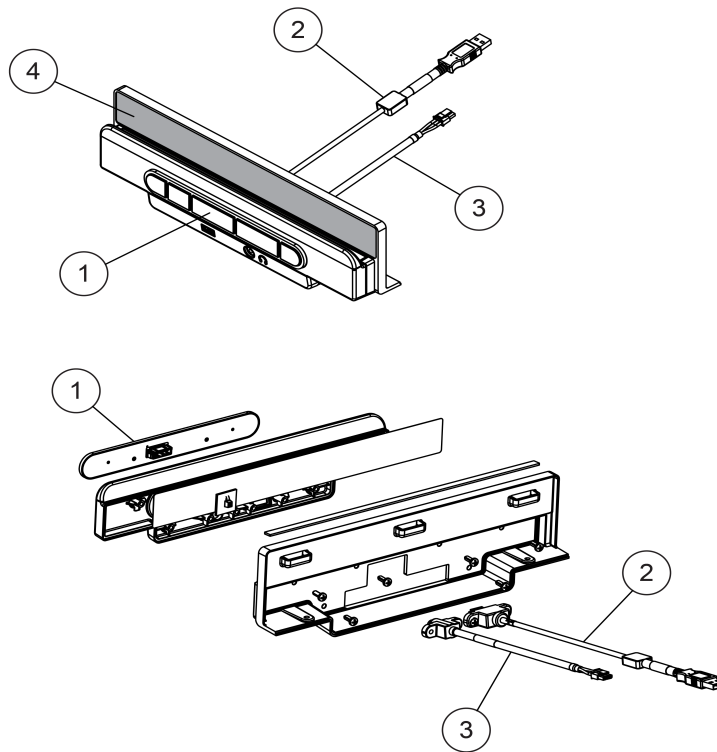

Cybex 50L LED CONSOLE ARC WIRELESS

C50LA-XWXXX-01

Parts Manual

12/18/2023 1:20:11 AM

Table of Contents

[Console Serial Number Table.....](#)3
[Option Panel Assembly.....](#)4

Console Serial Number Table

Standard Console

Entertainment Console

Ref #	Part Number	Qty	Description
-	C50LA-XWXXX-01R	1	50L LED ARC WLAN

Option Panel Assembly

Ref #	Part Number	Qty	Description
1	1006027-0001	1	KEYPAD: T1/T2 MEDIA PRINTEC
2	1002210-0001	1	CABLE: USER USB promate
3	1002214-0001	1	CABLE: HEADPHONE promate
4	1002200-0002	1	LABEL: WARNING, NONTREAD