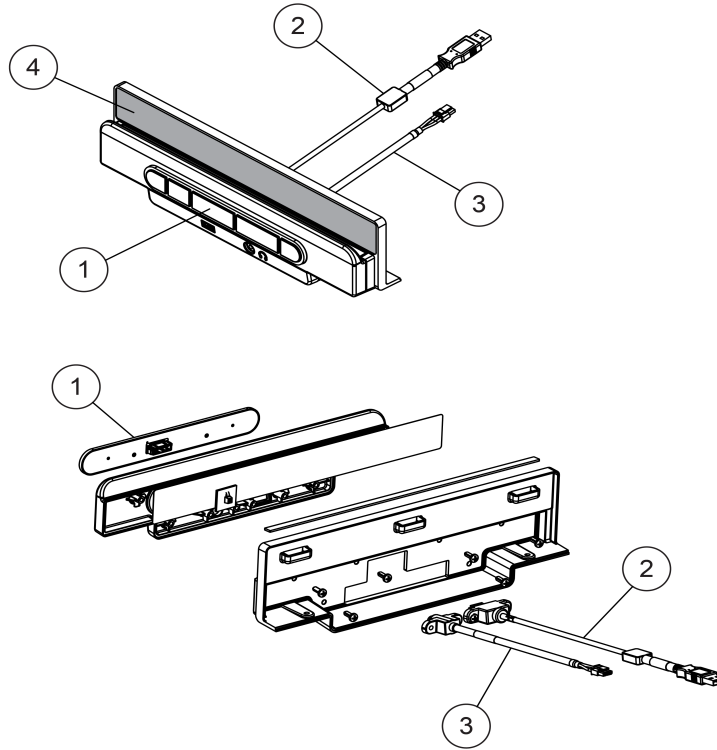

## Parts Manual

12/18/2023 1:20:11 AM

**Table of Contents**

---

<a href="#">Console Serial Number Table.....</a>	<a href="#">3</a>
<a href="#">Option Panel Assembly.....</a>	<a href="#">4</a>

## Console Serial Number Table

---

Standard Console

Entertainment Console

Ref #	Part Number	Qty	Description
-	C50LA-XWXEM-01R	1	50L LED ARC WLAN ENT MYE

## Option Panel Assembly

---

Ref #	Part Number	Qty	Description
1	1006027-0001	1	KEYPAD: T1/T2 MEDIA PRINTEC
2	1002210-0001	1	CABLE: USER USB promate
3	1002214-0001	1	CABLE: HEADPHONE promate
4	1002200-0002	1	LABEL: WARNING, NONTREAD