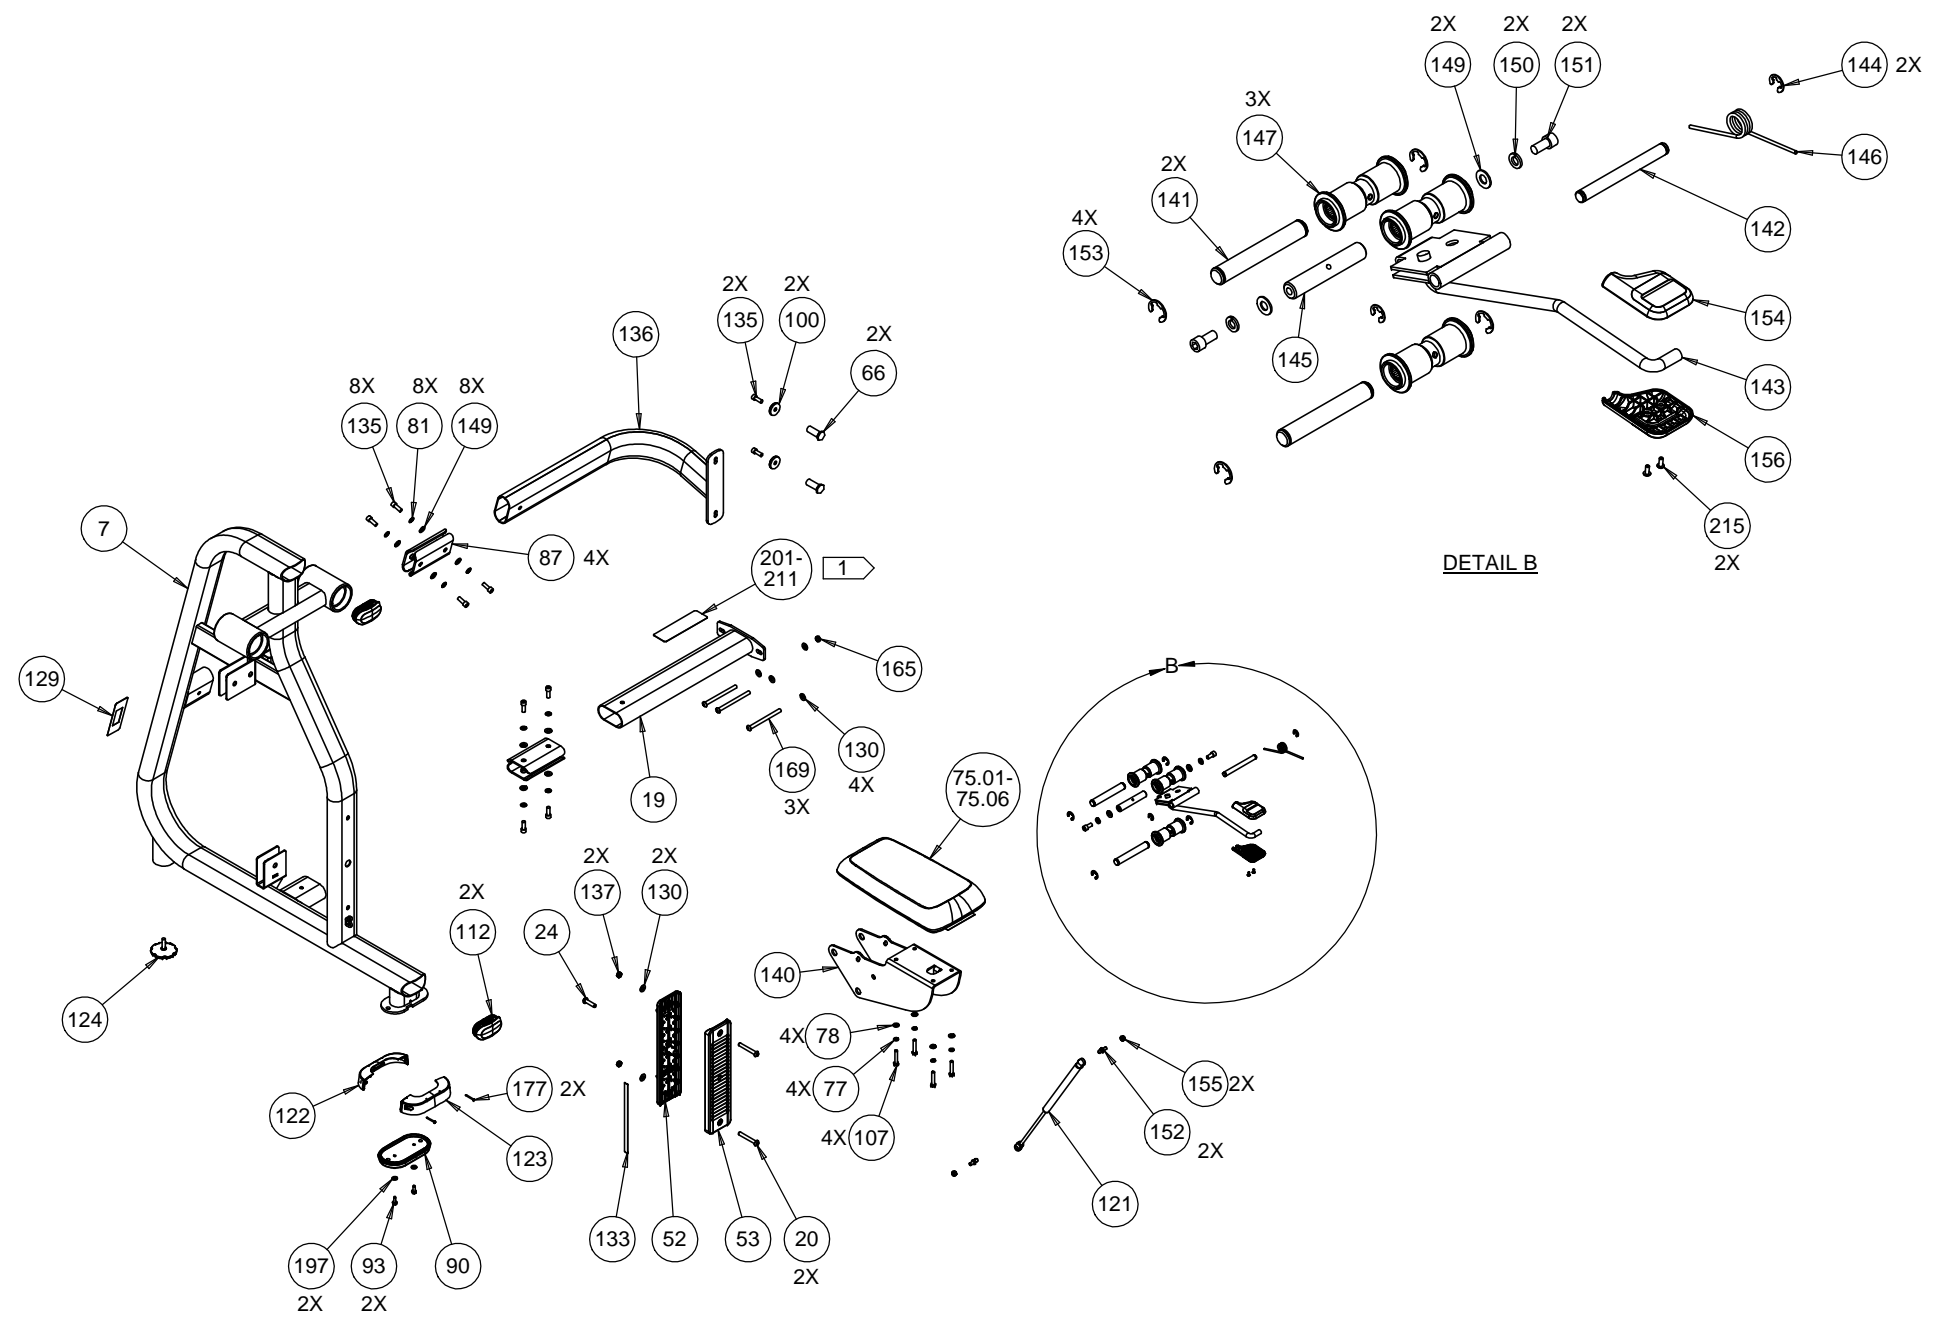

PRODUCT:

DSL504, LATERAL RAISE CORE

DRWN BY	11.19.13	KAW	SIZE	PAGE	OF	DWG. NO.	SUBREV
CS	10.21.13	BG	A	1	4	CW39063-101	B

C

B

A

3

2

1

3

2

1

DETAIL A

C

B

A

3

2

1

DETAIL B