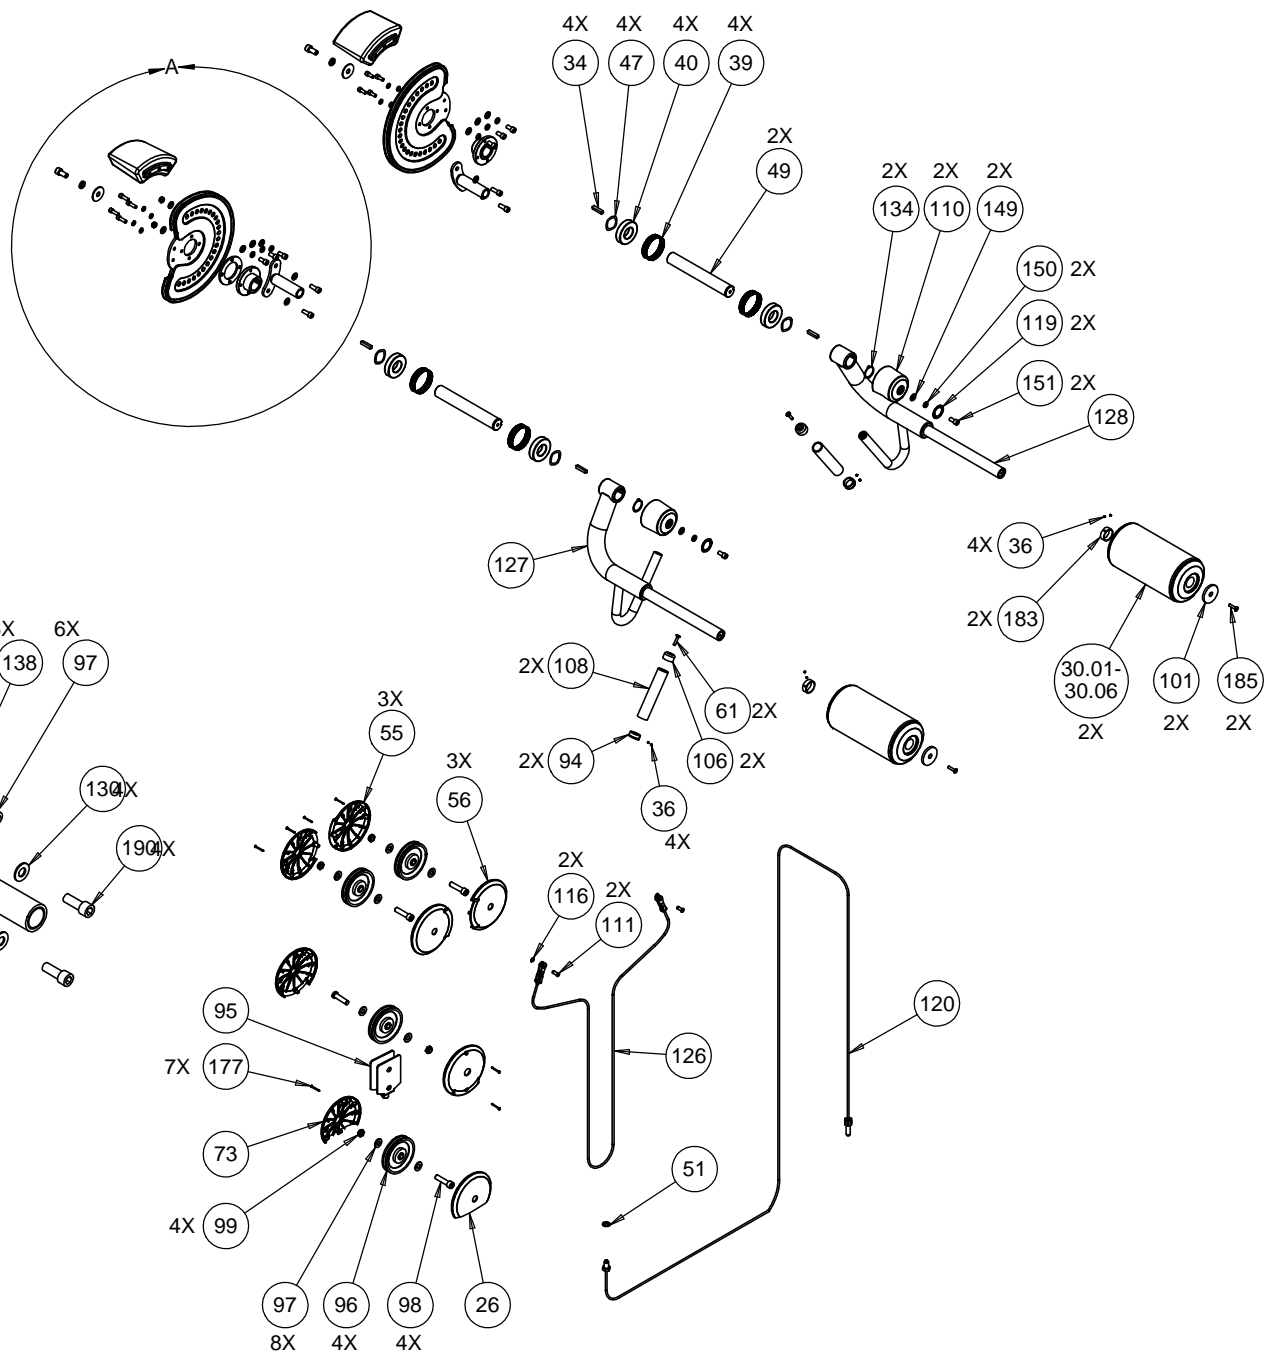

NOTES:

1 THIS LABEL IS FURNISHED AS PART OF A LABEL KIT.
ORDER REPLACEMENT LABEL KITS AS FOLLOWS:

- 201 ENGLISH
- 202 CHINESE
- 203 FRENCH
- 204 GERMAN
- 205 JAPANESE
- 206 SPANISH
- 207 DUTCH
- 208 PORTUGUESE
- 209 RUSSIAN
- 210 HEBREW
- 211 ITALIAN

PRODUCT:

DSL504, LATERAL RAISE CORE

DRWN BY	11.19.13	KAW	SIZE	PAGE	OF	DWG. NO.	SUBREV
CS	10.21.13	BG	A	1	4	CW39063-101	B

C

B

A

3

2

1

3

2

1

DETAIL A

C

B

A

3

2

1

DETAIL B