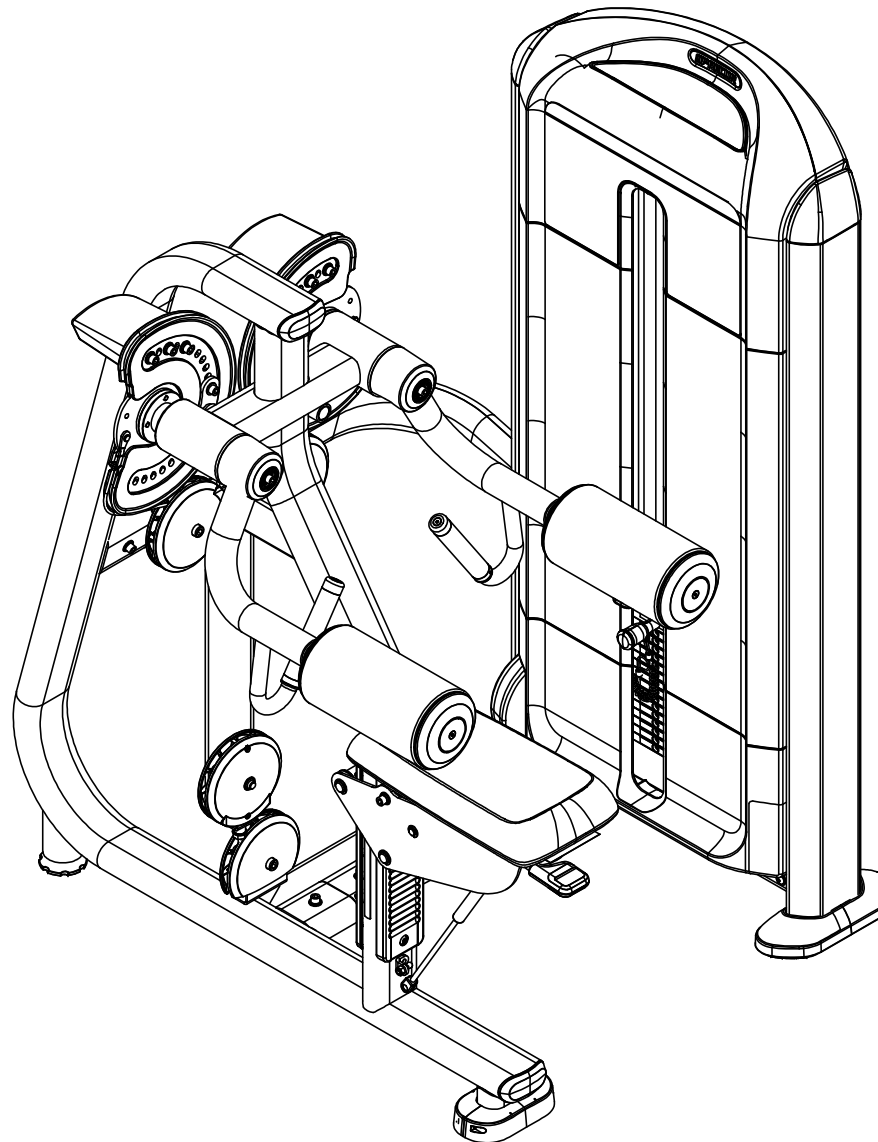

PRODUCT:

DSL504, LATERAL RAISE CORE

DRWN BY	11.19.13	KAW	SIZE	PAGE	OF	DWG. NO.	SUBREV
CS	10.21.13	BG	A	1	4	CW39063-101	B

C

B

A

3

2