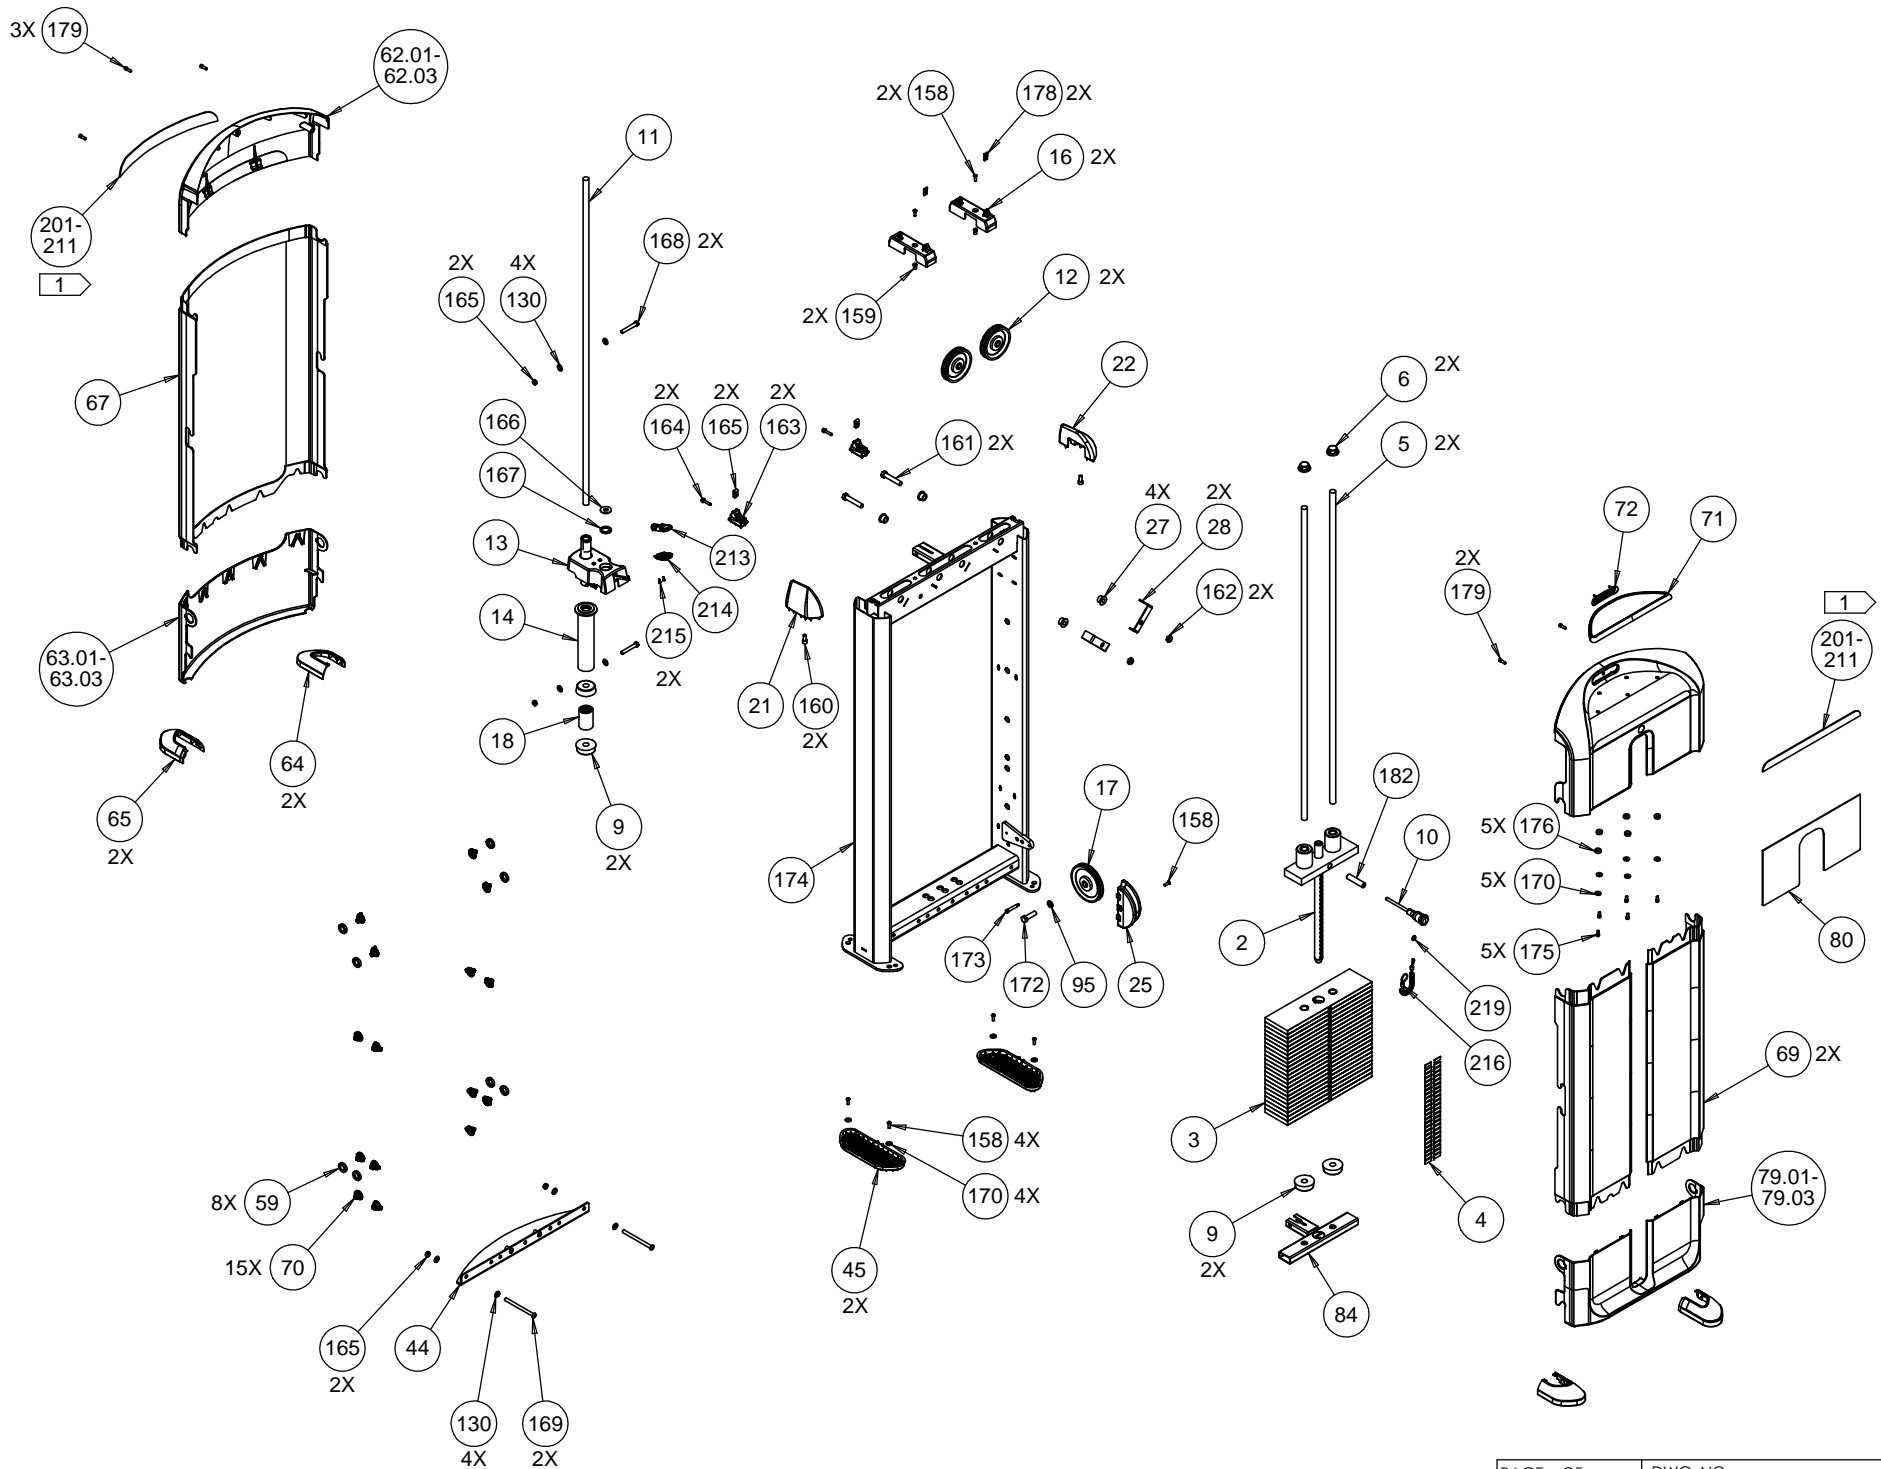

PRODUCT:

DSL404, CHEST PRESS

DRWN BY	11.18.13	KAW	SIZE	PAGE	OF	DWG. NO.	SUBREV
CS	10.21.13	BG	A	1	4	CW39061-101	C

3

2

1

3

2