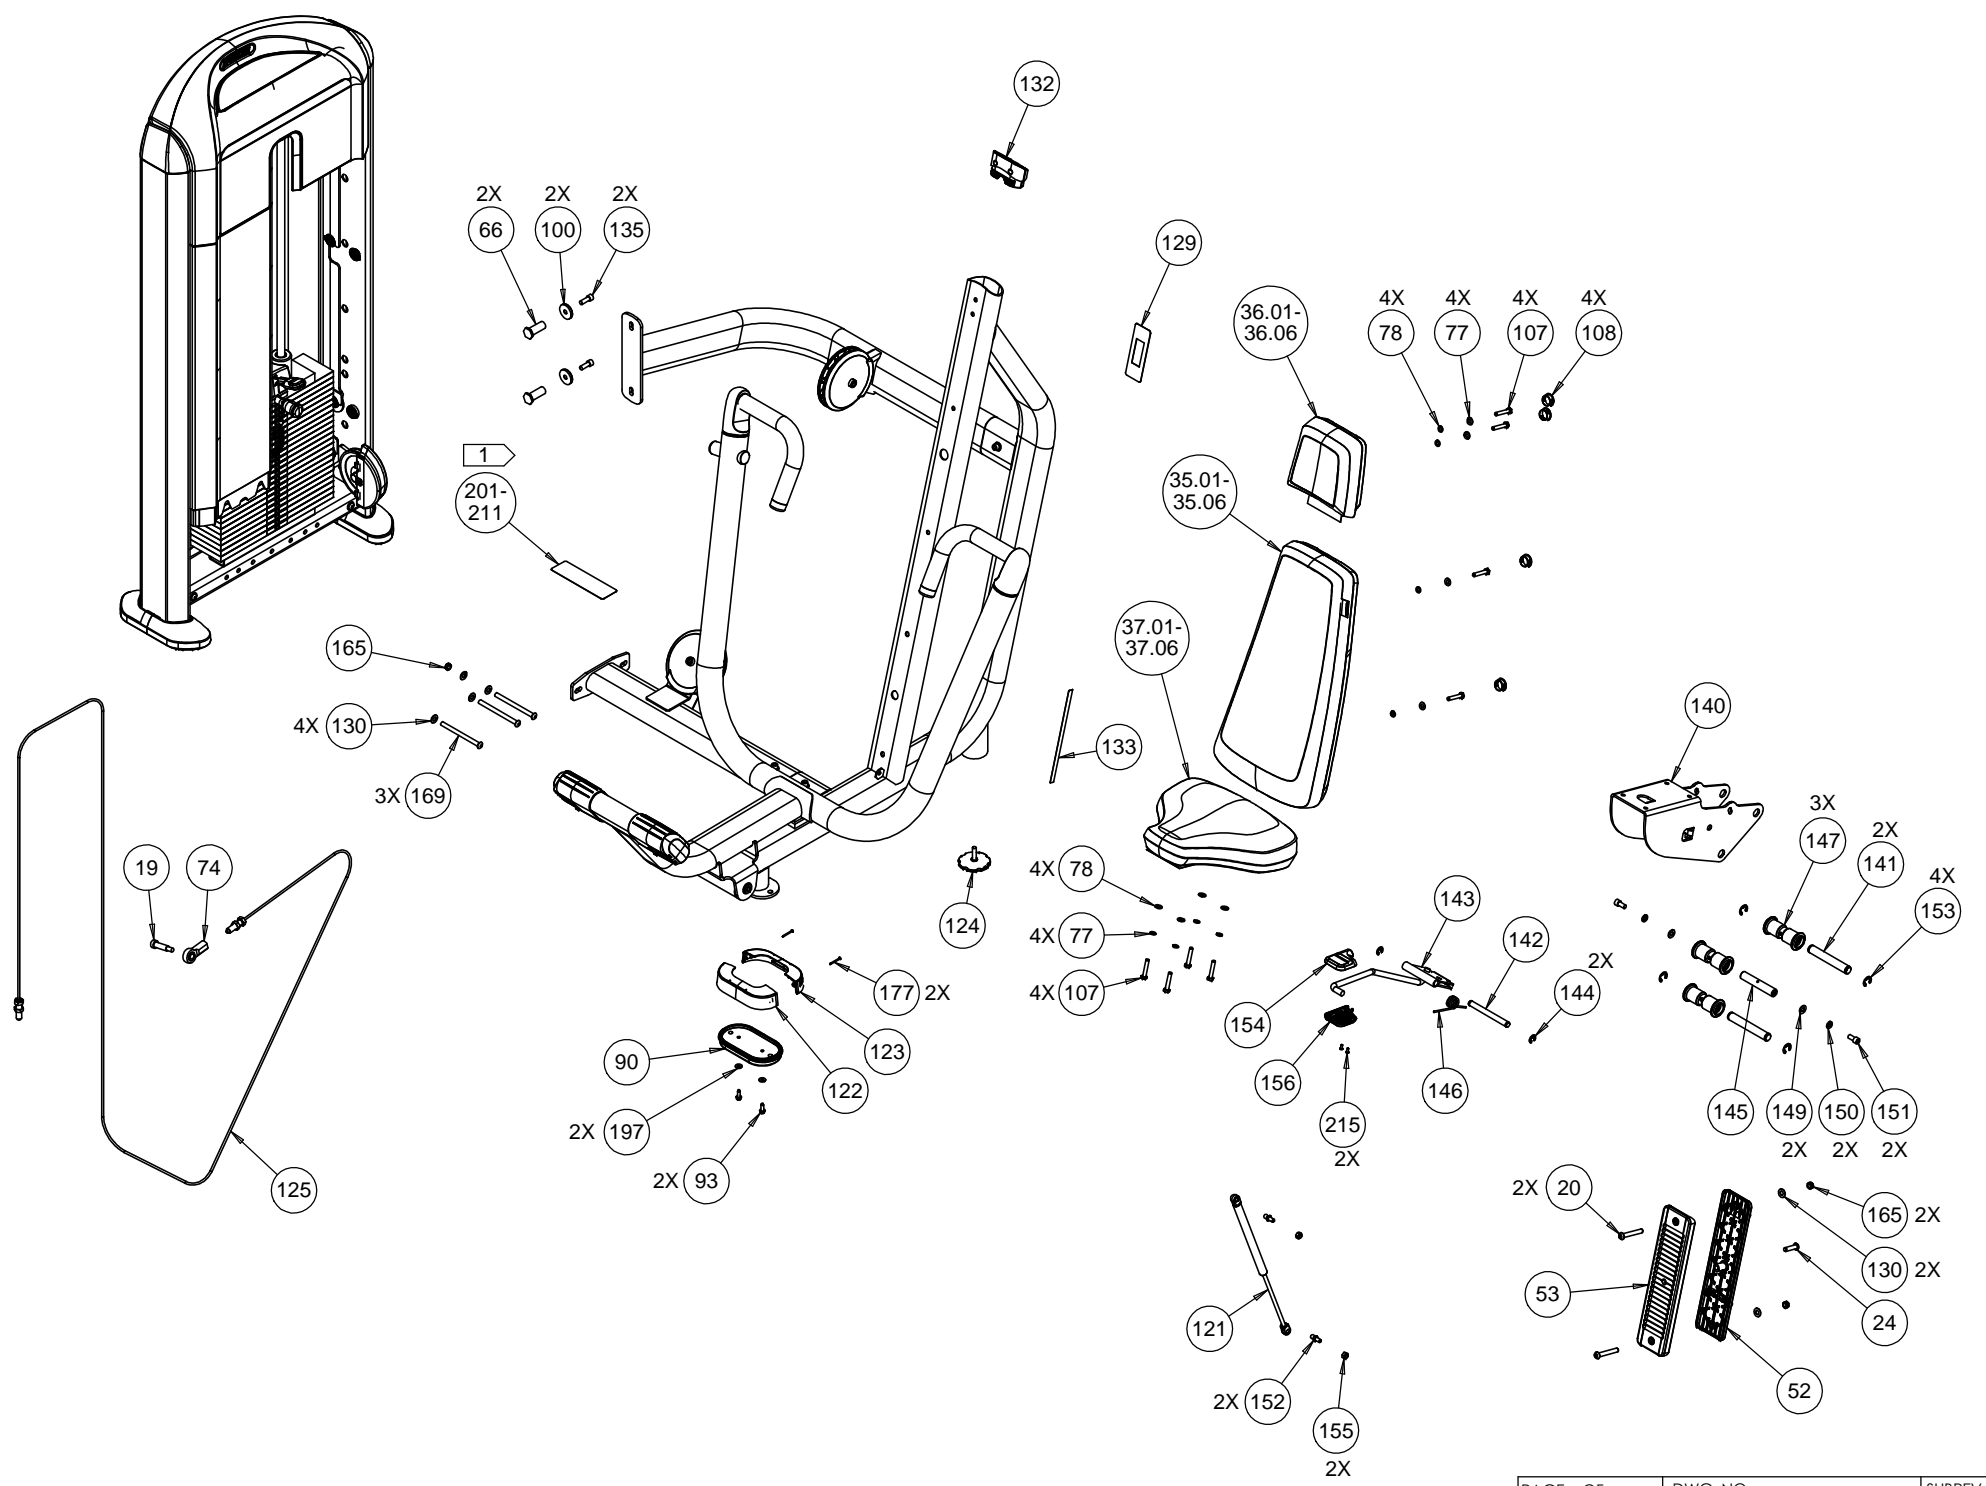

PRODUCT:

DSL404, CHEST PRESS

DRWN BY	11.18.13	KAW	SIZE	PAGE	OF	DWG. NO.	SUBREV
CS	10.21.13	BG	A	1	4	CW39061-101	C

3

2

1

3

2

1

3

2

1