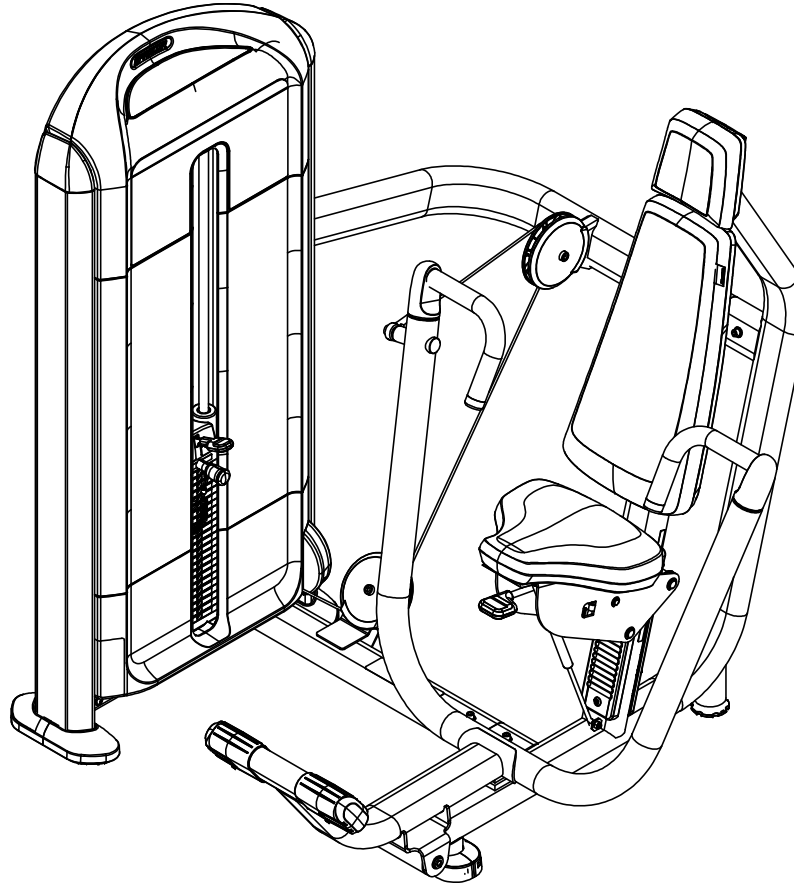

PRODUCT:

DSL404, CHEST PRESS

DRWN BY	11.18.13	KAW	SIZE	PAGE	OF	DWG. NO.	SUBREV
CS	10.21.13	BG	A	1	4	CW39061-101	C

3

2

1

3

2