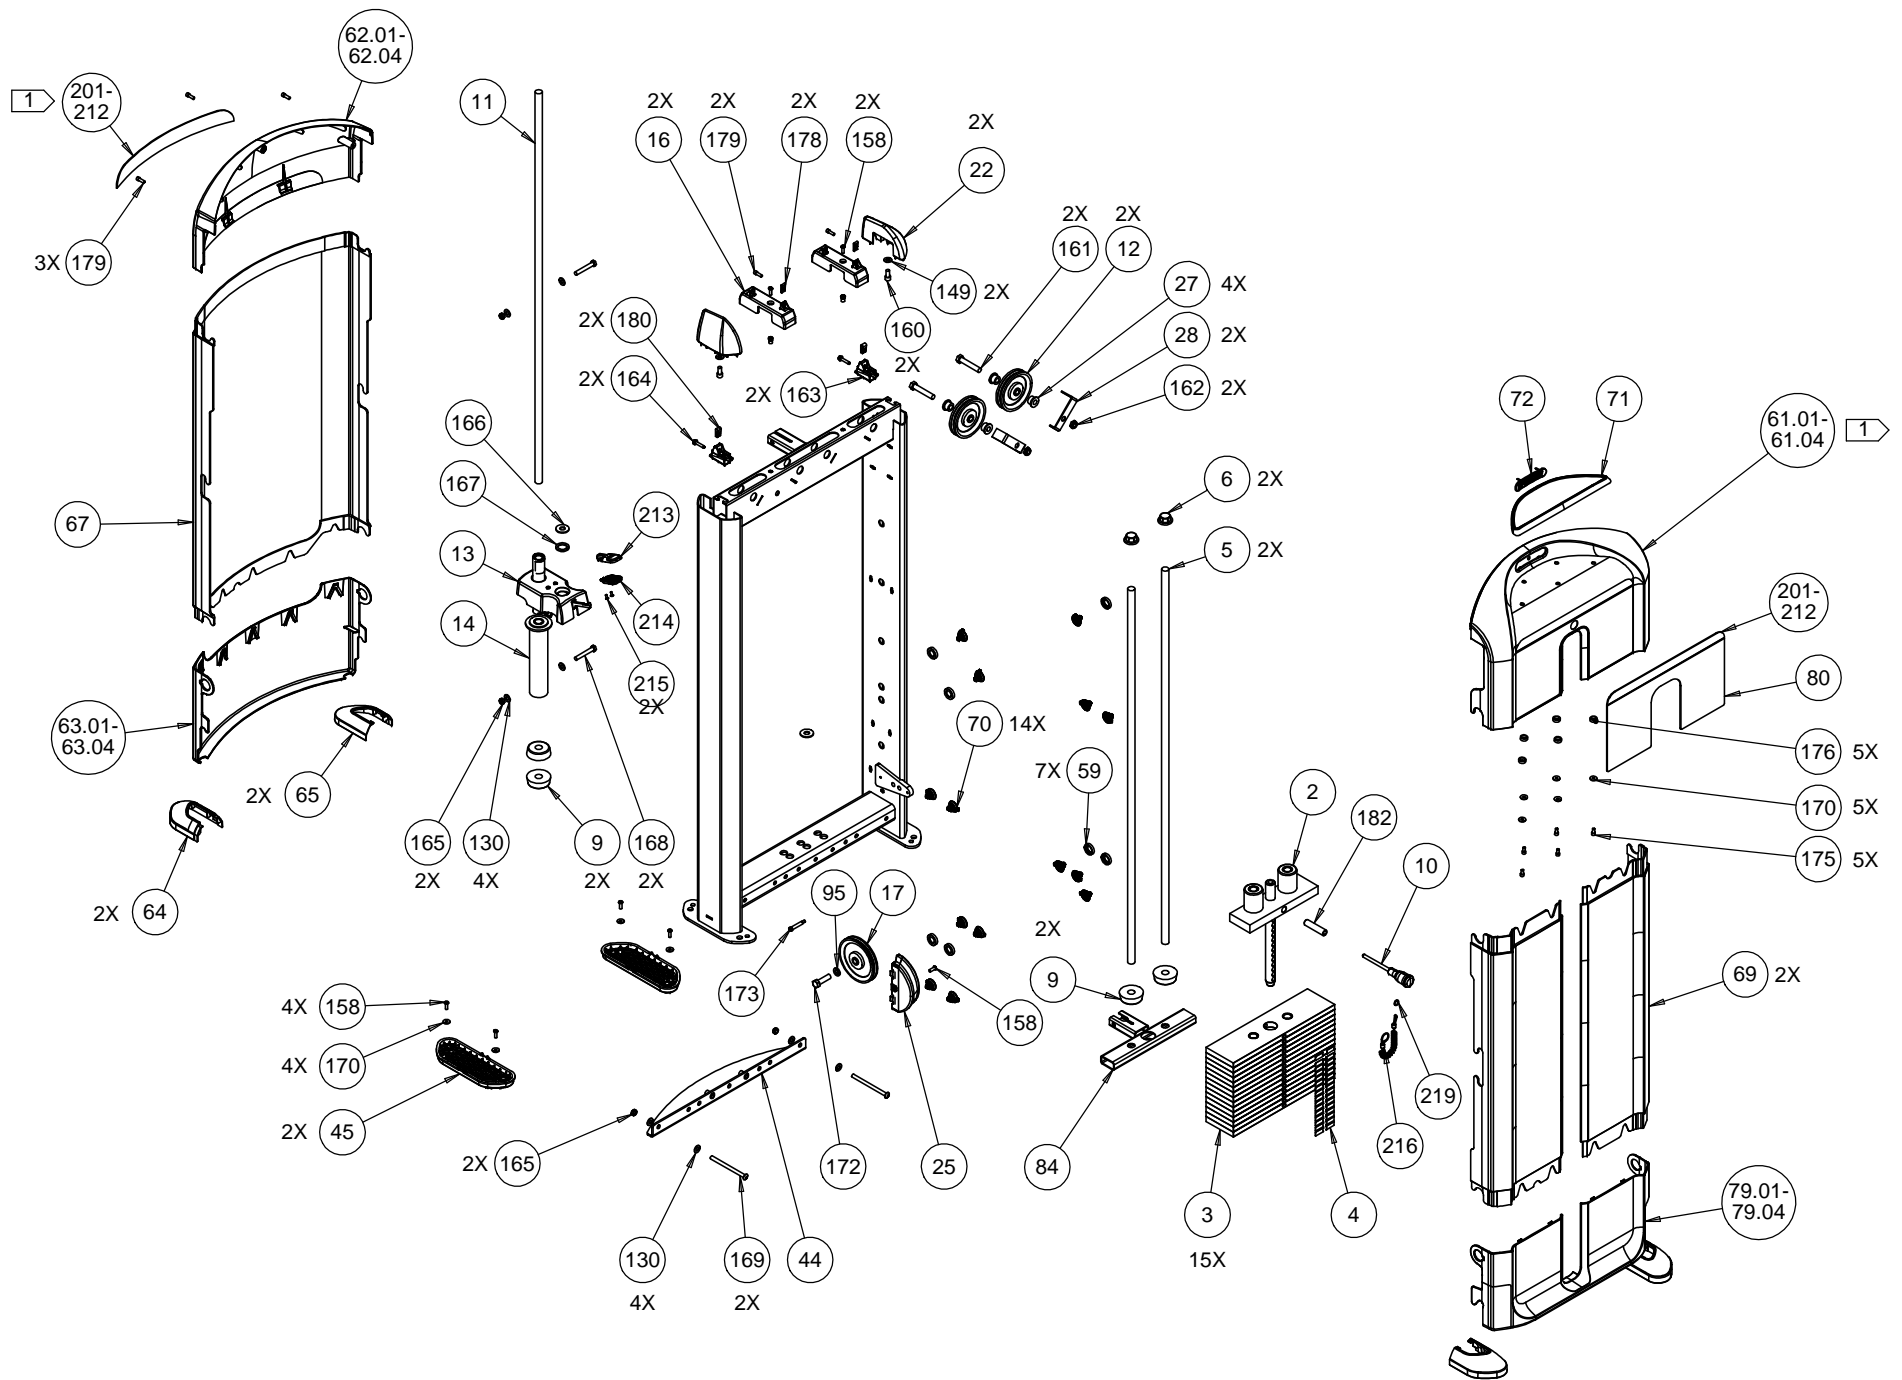

2 SHIPS WITH 139

PRODUCT:				DSL315, ROTARY TORSO CORE		PRECOR	
DRWN BY	9/11/14	SEF	SIZE	PAGE	DWG. NO.	SUBREV	
CS	9/2/14	BG	A	1 OF 4	CW39060-101	E	

D

C

B

A

D

C