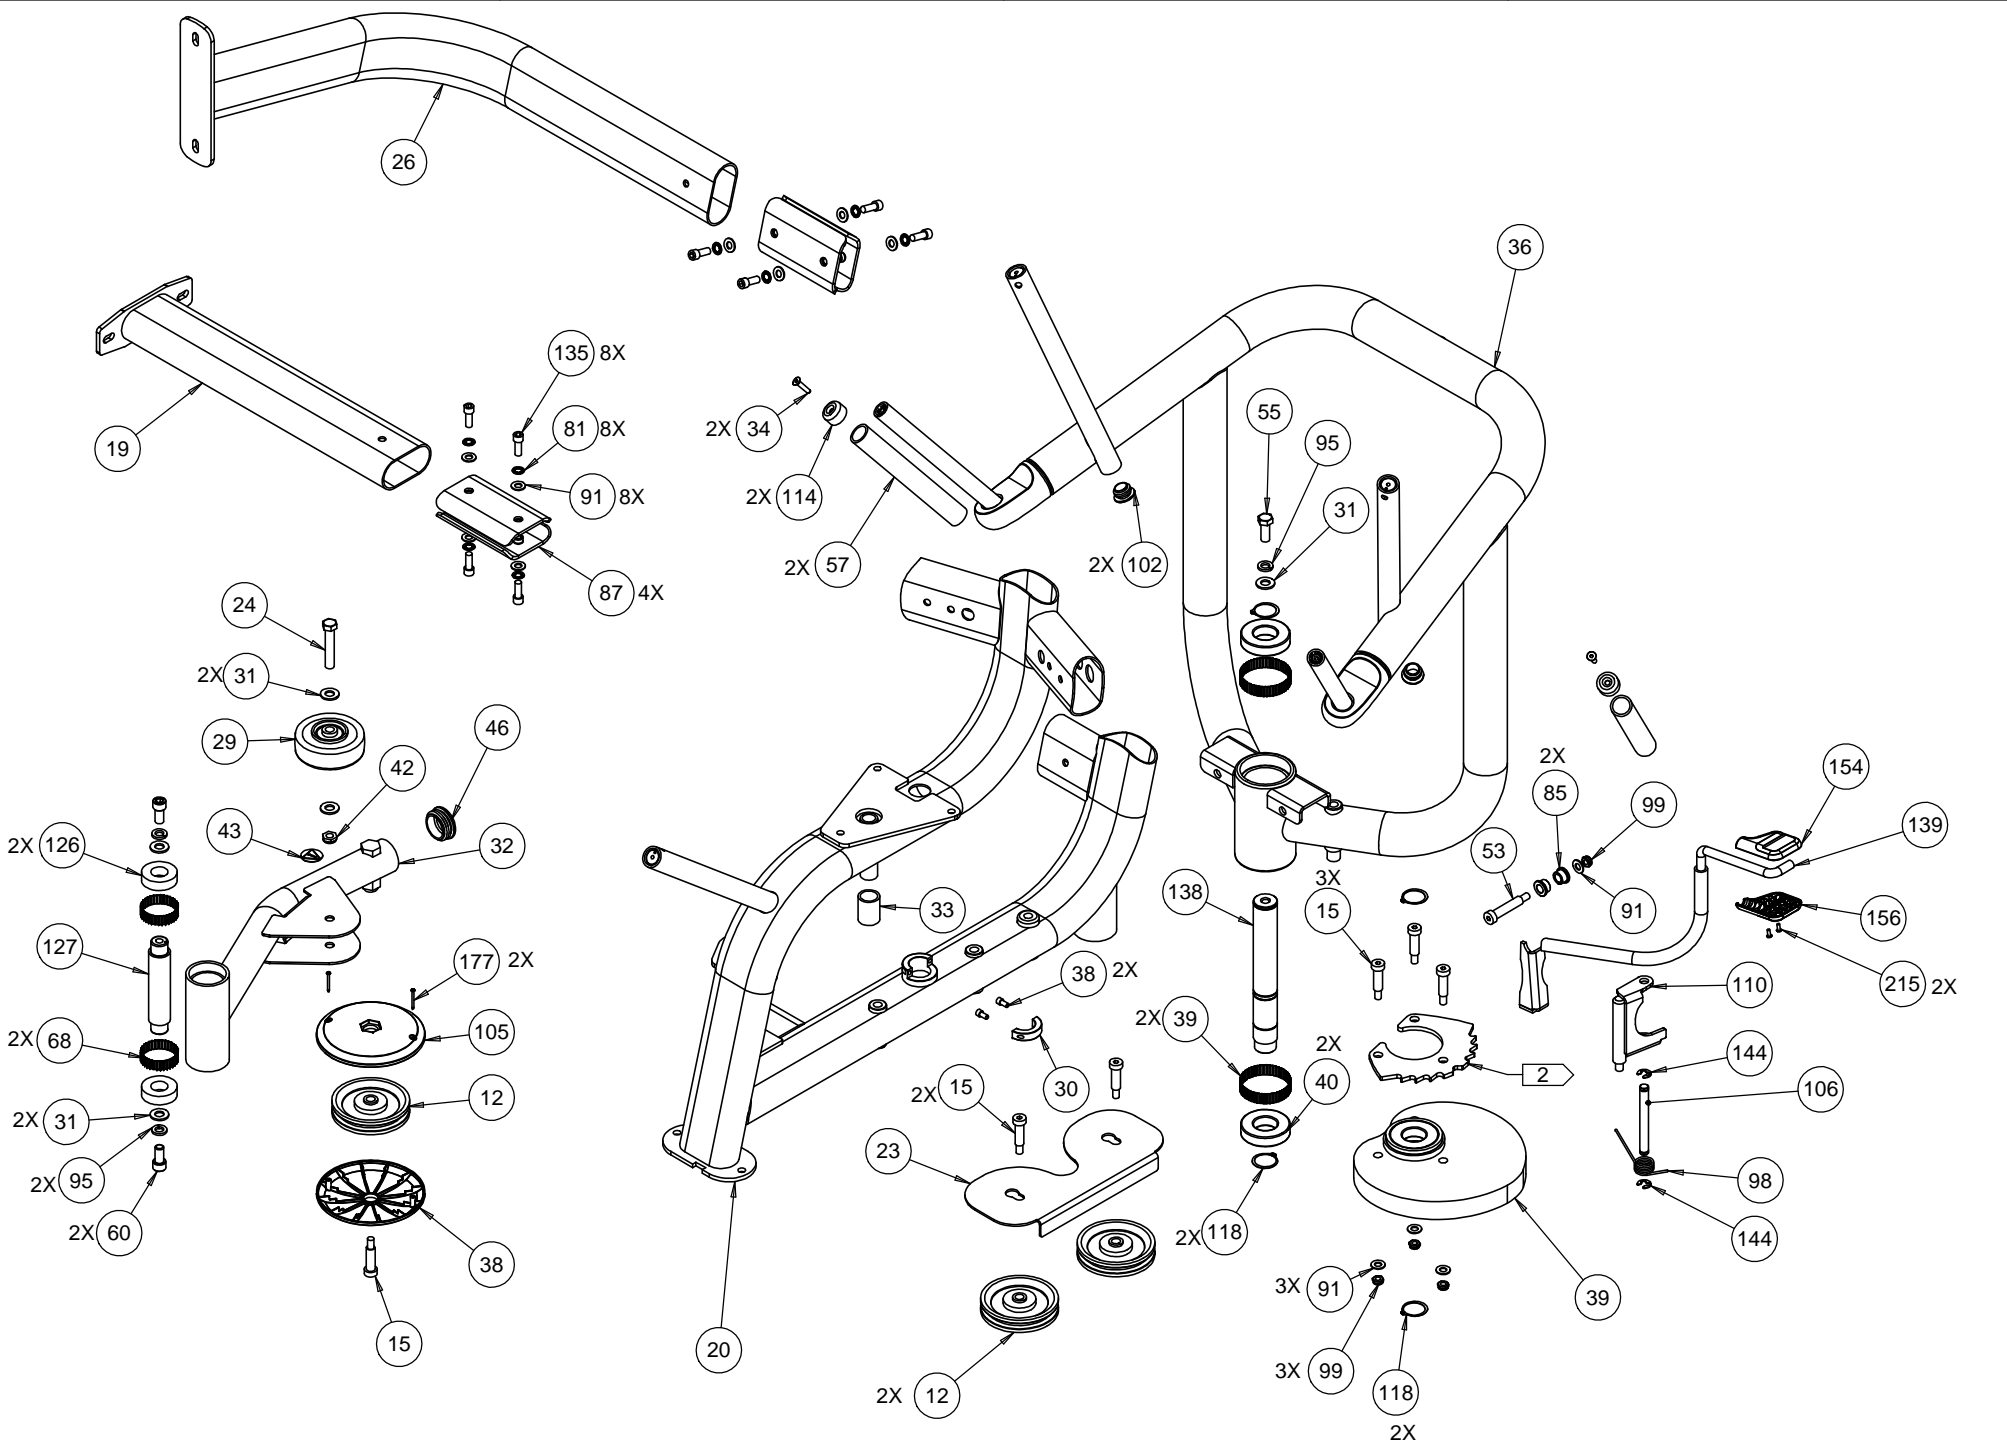

2 SHIPS WITH 139

PRODUCT:				DSL315, ROTARY TORSO CORE		PRECOR	
DRWN BY	9/11/14	SEF	SIZE	PAGE	DWG. NO.	SUBREV	
CS	9/2/14	BG	A	1 OF 4	CW39060-101	E	

D

C

B

A

D

C

B

A

4

3

2

1

D

C