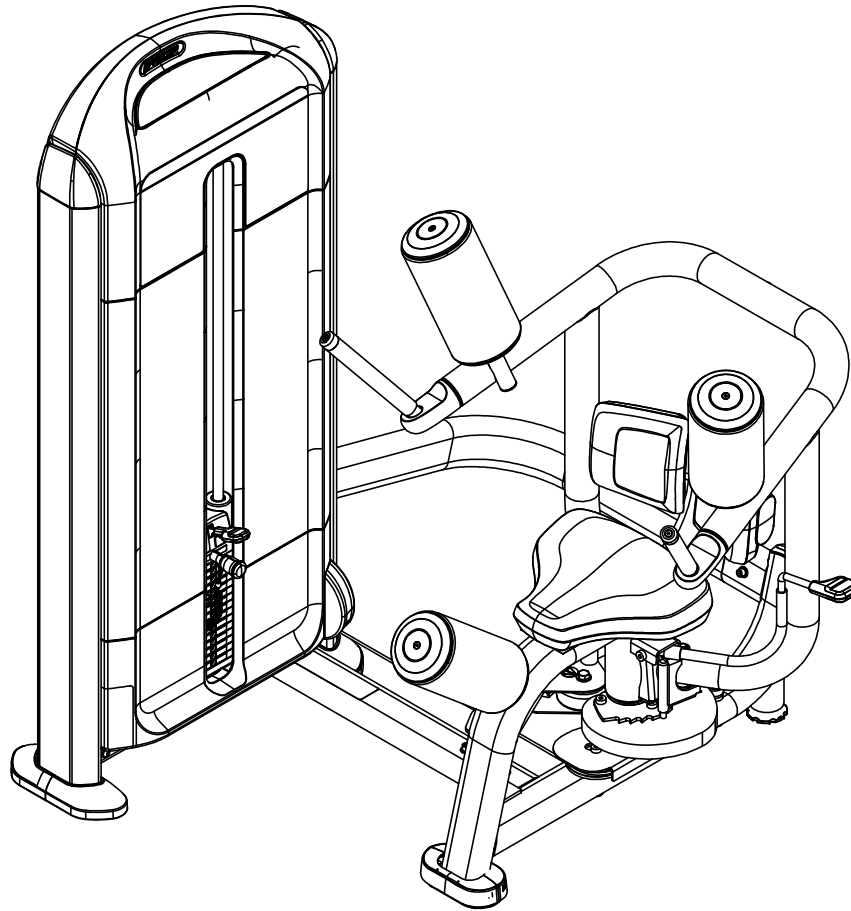

2 SHIPS WITH 139

PRODUCT:				DSL315, ROTARY TORSO CORE		PRECOR	
DRWN BY	9/11/14	SEF	SIZE	PAGE	DWG. NO.	SUBREV	
CS	9/2/14	BG	A	1 OF 4	CW39060-101	E	

D

C

B

A

D

C