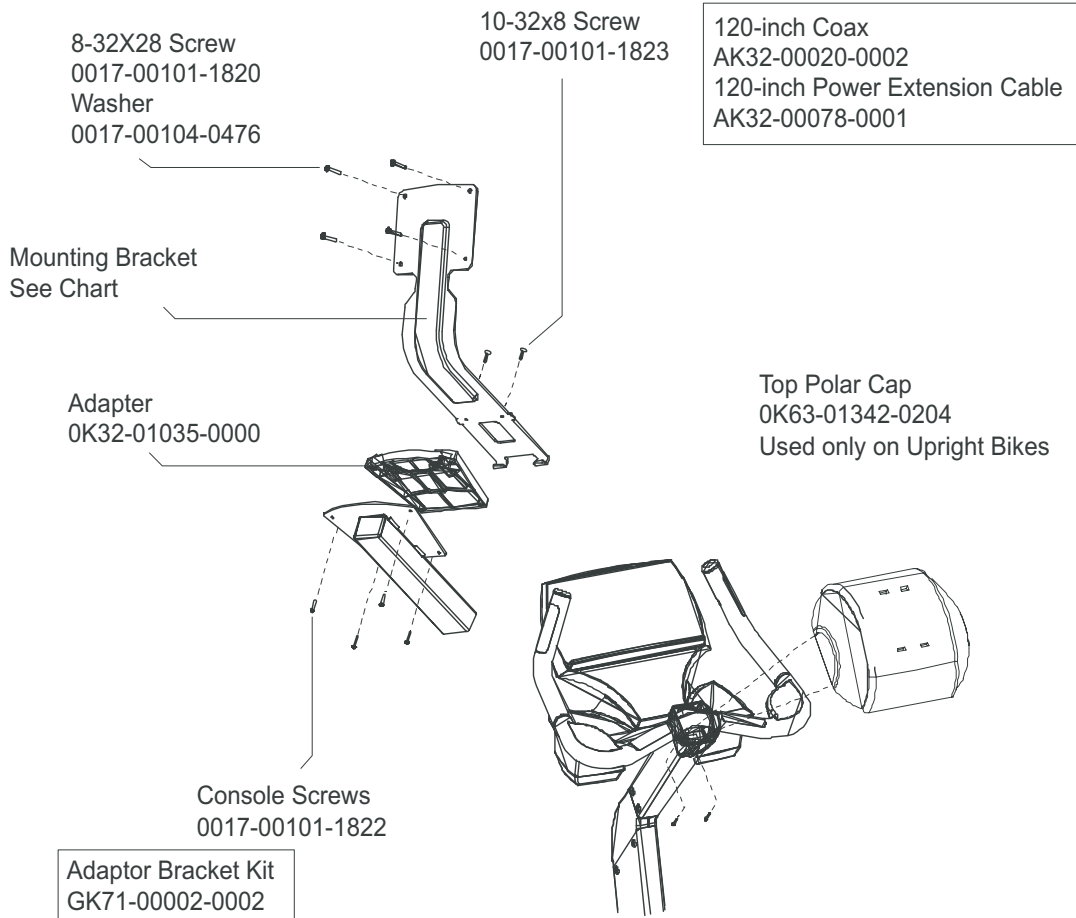

RETRO FITNESS

LCD TV -04 ENTERTAINMENT SYSTEM
Upright Bikes (Silver) [90C, 93C, 95C, 93Ci, 95Ci], Recumbent Bikes (Silver) [90R, 93R, 95R, 93Ri, 95Ri], Stair Climber (Silver) [93S, 95S, 95Si], Cross Trainer (Silver) [91X, 91Xi]

LCD-0201-04: LCP100000 and up
LCD-0202-04: LCQ100000 and up
LCD-0202-06: LCF100000 and up

Mounting Brackets and Hardware

Model	Mounting Bracket	Description
Upright Bike	AK32-00033-0614	CONS-MTG BRKT ASSY: PURCH; LC-YLW-06XX
Recumbent Bike	AK32-00033-0615	CONS-MTG BRKT ASSY: PURCH; LCR-YLW-06XX
93S and 95S Stair Climber	AK32-00033-0615	CONS-MTG BRKT ASSY: PURCH; LCR-YLW-06XX
90S Stair Climber	AK32-00033-0618	CONS-MTG BRKT ASSY: PURCH; CT-YLW-06XX
91X Cross Trainer	AK32-00033-0618	CONS-MTG BRKT ASSY: PURCH; CT-YLW-06XX