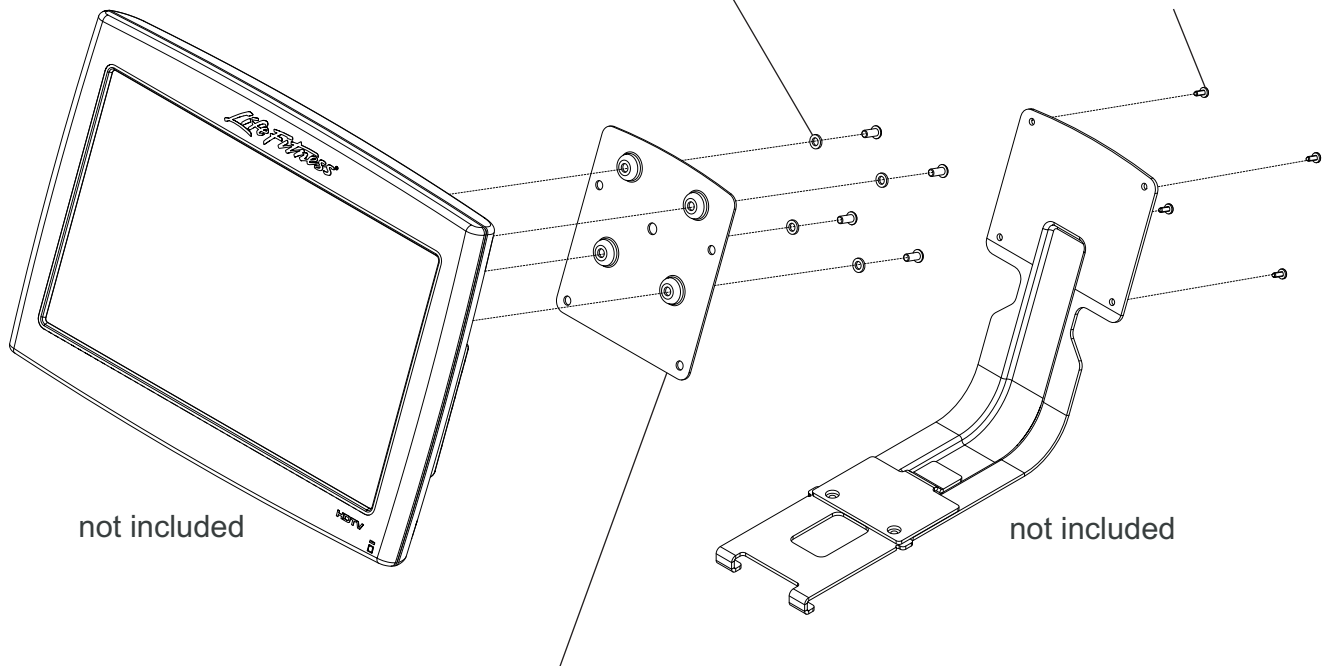

17" LCD ATTACHABLE TV

Mounting Hardware/Adapter Bracket

Adapter Bracket for 17" Attachable TV (KIT: ADAPTER; BRKT, GK71-00002-0001)
This kit is used to attach a 17" TV to a bracket that had a 12.1" TV attached.

M6 X1.00-6G6GX 14 HEX BUT Screw
0017-00101-1953

WSH: M6.50X 11.5 X 1.75
0017-00104-0488

M4 X0.7-6G6GX 10 PHL PAN Screw
0017-00101-1968

BRKT: ADAPTER; LCD VERSA MOUNT
0K71-01001-000 0