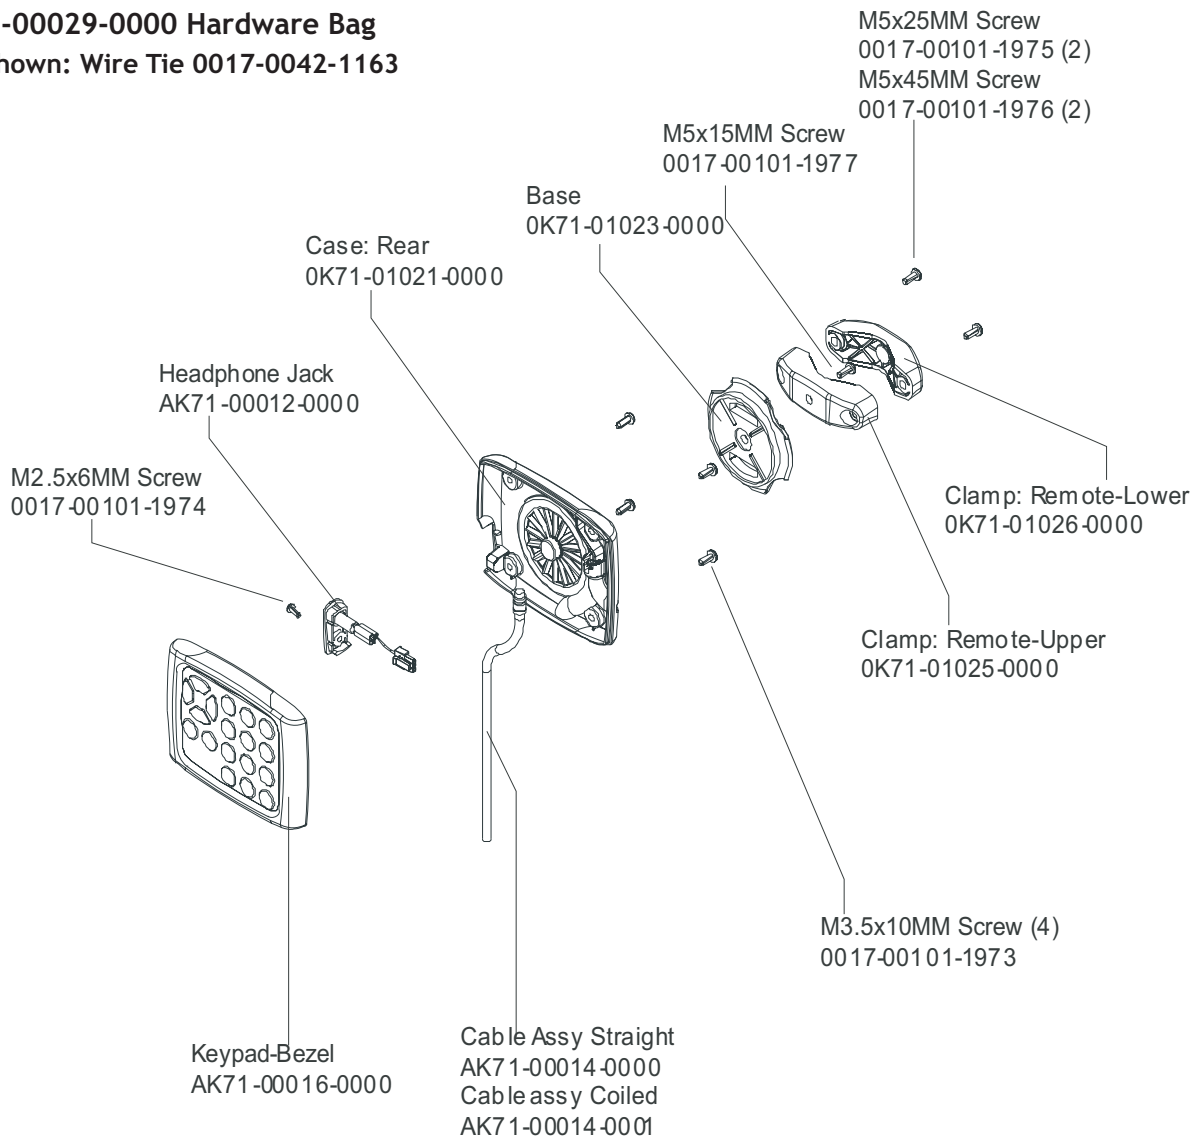

Parts List

Item	Alpha Code	Part Number	Description
TV-01	LPP, LCP, LCF, LCH, DSN, DAL	AK71-00020-0003	POWER SUPPLY (6.25A) W/LINE CORD 120VAC
TV-01	LPQ, DAP	AK71-00042-0002	ASSY: ACCESSORY PKG PAL/DVB
TV-01	LPP, LCP, LCF, LCG, LCH, DSN, DAL, DAB, DAP, LPQ	0K94-01004-0000	POWER SUPPLY: 12VDC; 6.25A
TV-01	LPP, LCP, LCF, LCH, DSN, DAL	0K71-01033-0000	CBL: AC LINE CORD 120Vac
TV-01	LPQ, LCG, DAP	0K71-01059-0000	LINE CORD: UK 240V
TV-01	LCH, LCF, DAB, DSN	0017-00003-1053	LINE-CORD: BRAZIL, IEC-C13
TV-01	LPP, LCP, LCF, LCH, DSN, DAL, DAB	AK71-00019-0000	CABLE-ASSY: 36" COAX
TV-01	LPP, LCP, LCF, LCH, DSN, DAL, LPQ, LCG, DAP	0K71-01027-0000	COAX: COUPLER
TV-01	LPP, LCP, LCF, LCH, DSN, DAL, LPQ, LCG, DAP	0017-00042-1194	FASTENER: DUAL LOCK; RECLOSABLE; PURCH
TV-01	LPQ, LCG, DAP	AK71-00047-0000	CBL-ASSY: 36" COAX; PAL/DVB-T
TV-01	LPQ, LCG, DAP	0K71-01028-0000	POWER SOCKET: FOR UK
TV-01	LPQ, LCG, DAP	0K71-01029-0000	POWER SOCKET: FOR EUROPE
TV-01	LPQ, LCG, DAP	0K71-01038-0000	POWER SOCKET: FOR AUSTRALIA

Note: Part Number AK71-00042-0002 contains a 12V/5A Power Supply.

17" LCD ATTACHABLE TV

Life Fitness TV Remote Control

Cable Assemblies: Console to 17-inch LCD TV		
Life Fitness #	Description (Oracle)	Connections of Cable
AK71-00018-0000	Cable Assembly: I/R Audio	Cable between Inspire (7" LCD) console and 17" LCD TV
RS232	RS232 FOR EZ TV CONSOLE & 17" TV COMPATIBILITY	Cable between Csafe on LED-EZTV console and 17" LCD TV

Remote Assembly Stealth Gray		
Type Of Cord	Complete Assembly (includes all parts)	
Straight	LF-TV-REMOTE	LIFE FITNESS EXTERNAL TV REMOTE CONTROL
	IR-TV-REMOTE	IR REMOTE (OPTIONAL)

AK71-00029-0000 Hardware Bag

Not Shown: Wire Tie 0017-0042-1163

17" LCD ATTACHABLE TV

Mounting Hardware/Adapter Bracket

Adapter Bracket for 17" Attachable TV (KIT: ADAPTER; BRKT, GK71-00002-0001)
This kit is used to attach a 17" TV to a bracket that had a 12.1" TV attached.