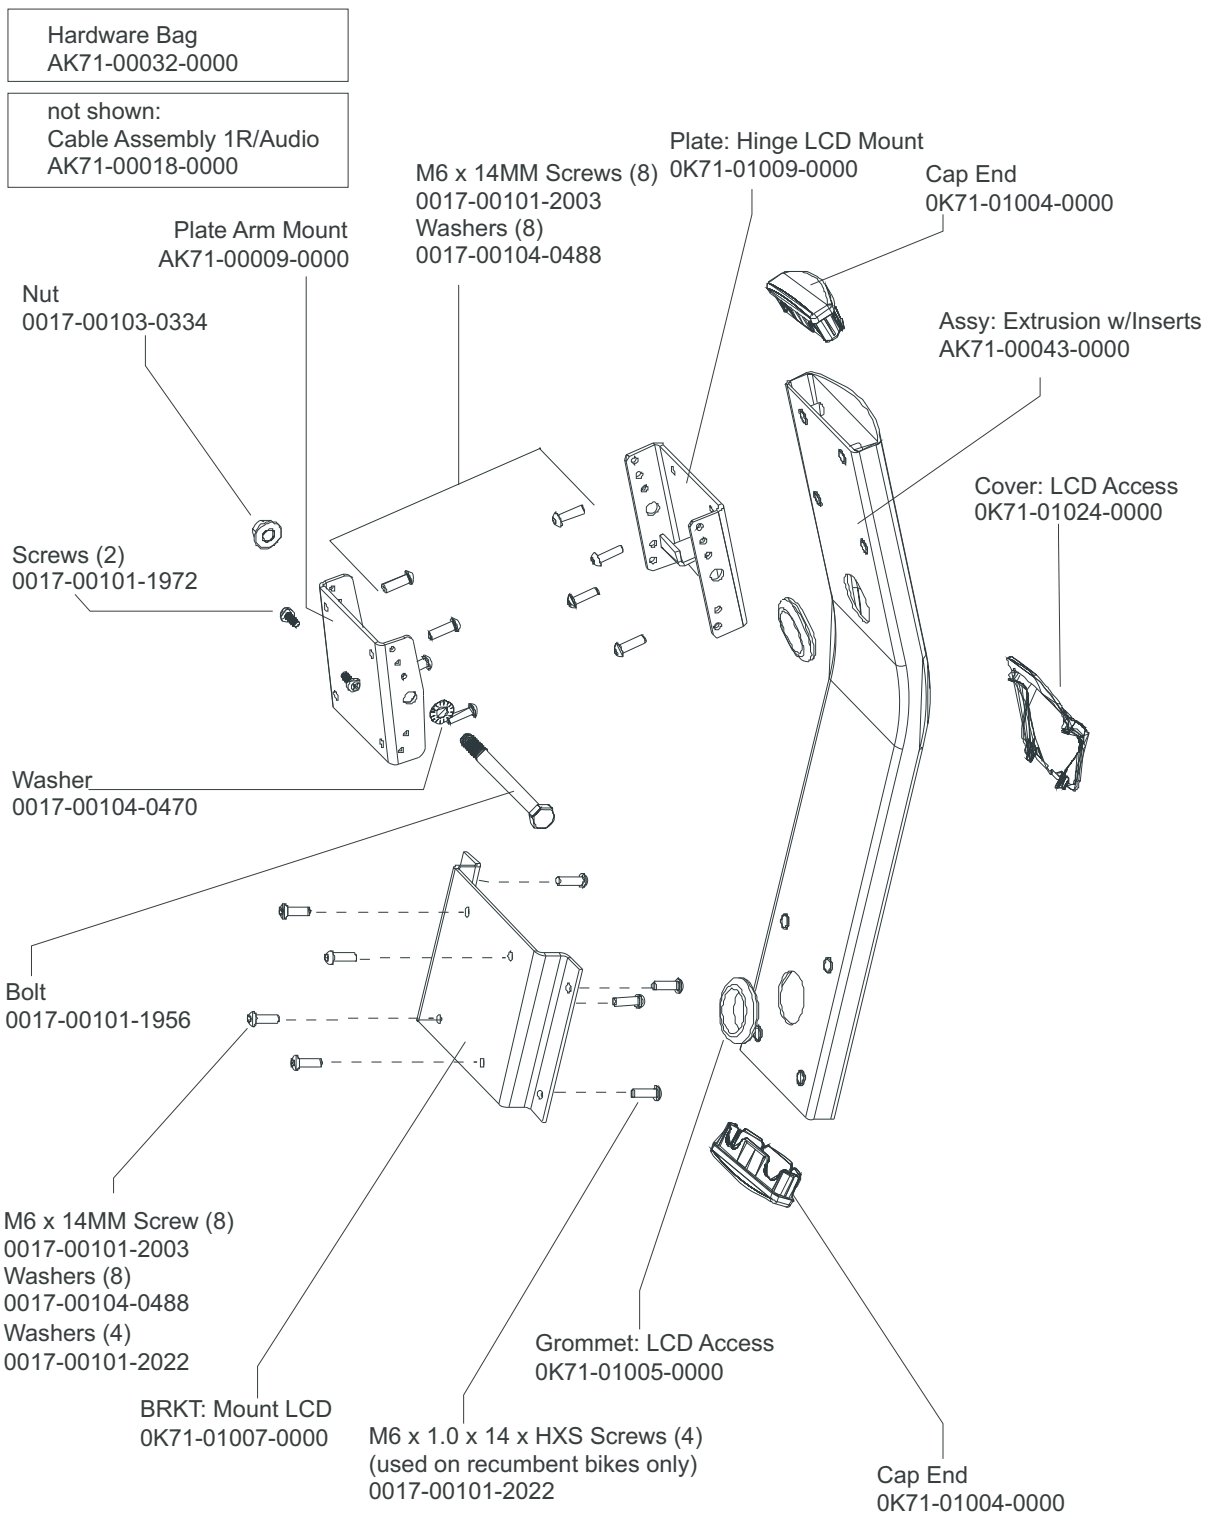

17" LCD ATTACHABLE TV

Inspire and Achieve Mounting Hardware

UNIVERSAL LCD BRACKET KIT