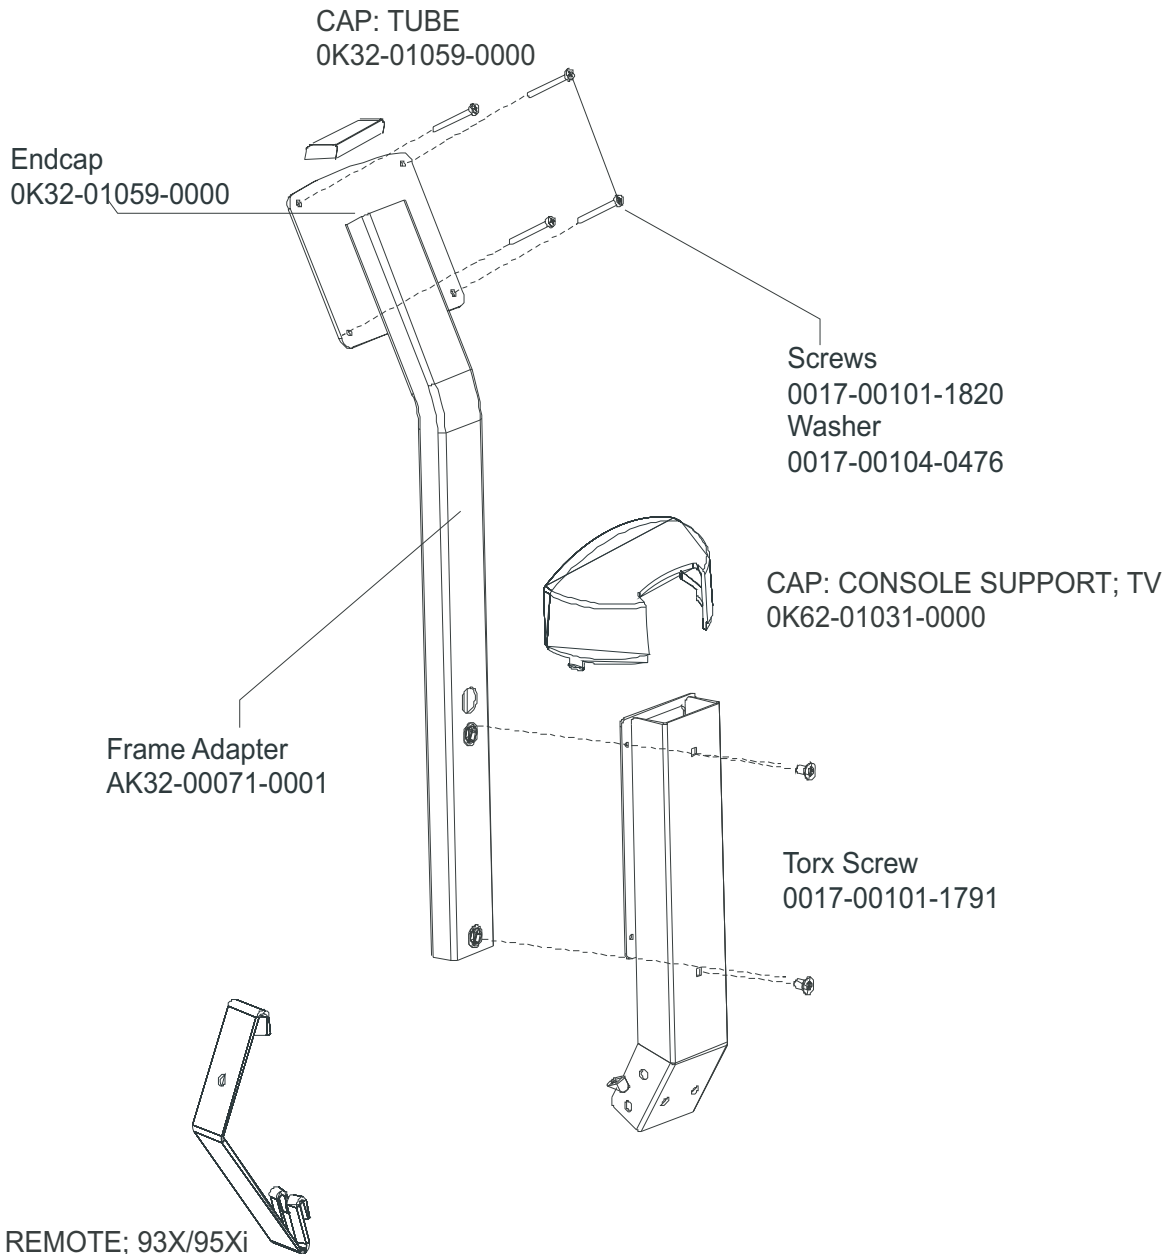

LCD-0201-04: LCP100000 and up
 LCD-0202-04: LCQ100000 and up
 LCD-0202-06: LCF100000 and up

Mounting Brackets and Hardware

Model	Mounting Bracket	Description
Upright Bike	AK32-00033-0009	CONS-MTG BRKT ASSY: PURCH; LC-ARCTIC S/C-C
Recumbent Bike	AK32-00033-0010	CONS-MTG BRKT ASSY: PURCH; LC-ARCTIC S/C-C
93S and 95S Stair Climber	AK32-00033-0010	CONS-MTG BRKT ASSY: PURCH; LC-ARCTIC S/C-C
90S Stair Climber	AK32-00033-0013	CONS-MTG BRKT ASSY: PURCH; LC-ARCTIC S/C-C
91X Cross Trainer	AK32-00033-0013	CONS-MTG BRKT ASSY: PURCH; LC-ARCTIC S/C-C

LCD TV -04 ENTERTAINMENT SYSTEM

Cross-trainer and Summit (Silver) Mounting
Hardware: Summit and 90x, 93Xi, 95Xi Cross-
trainer TV Bracket and Adapter TV Bracket

LCD-0201-04: LCP100000 and up
LCD-0202-04: LCQ100000 and up
LCD-0202-06: LCF100000 and up