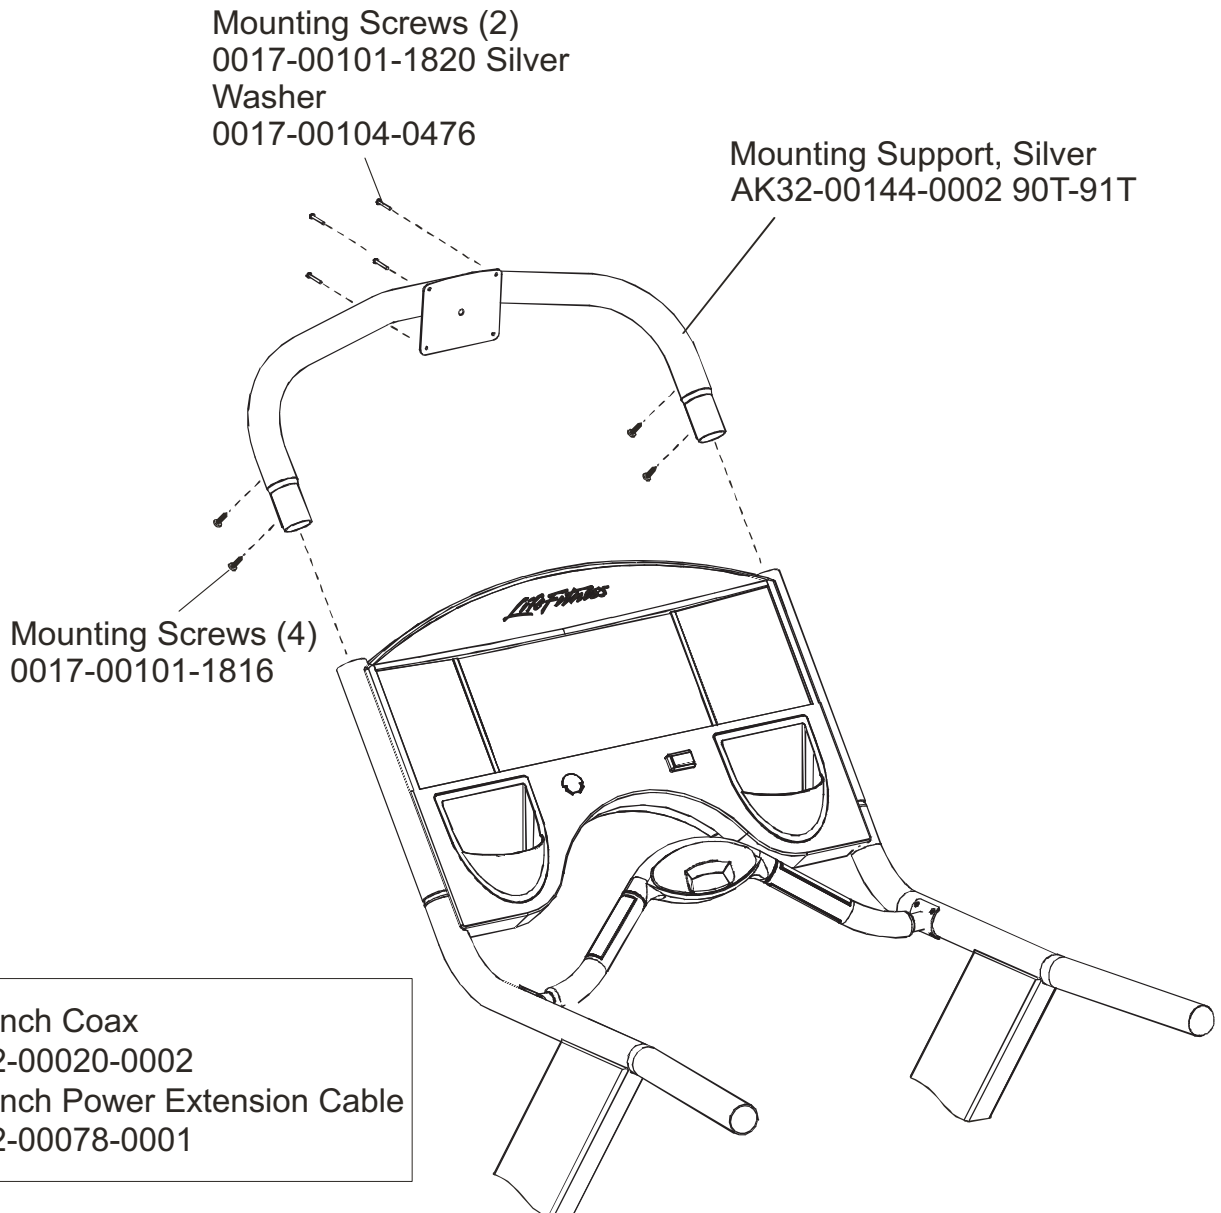

LCD TV -04 ENTERTAINMENT SYSTEM
Treadmill (90T, 91T) Mounting Hardware

LCD-0201-04: LCP100000 and up
LCD-0202-04: LCQ100000 and up
LCD-0202-06: LCF100000 and up

Adaptor Bracket Kit
GK71-00002-0001