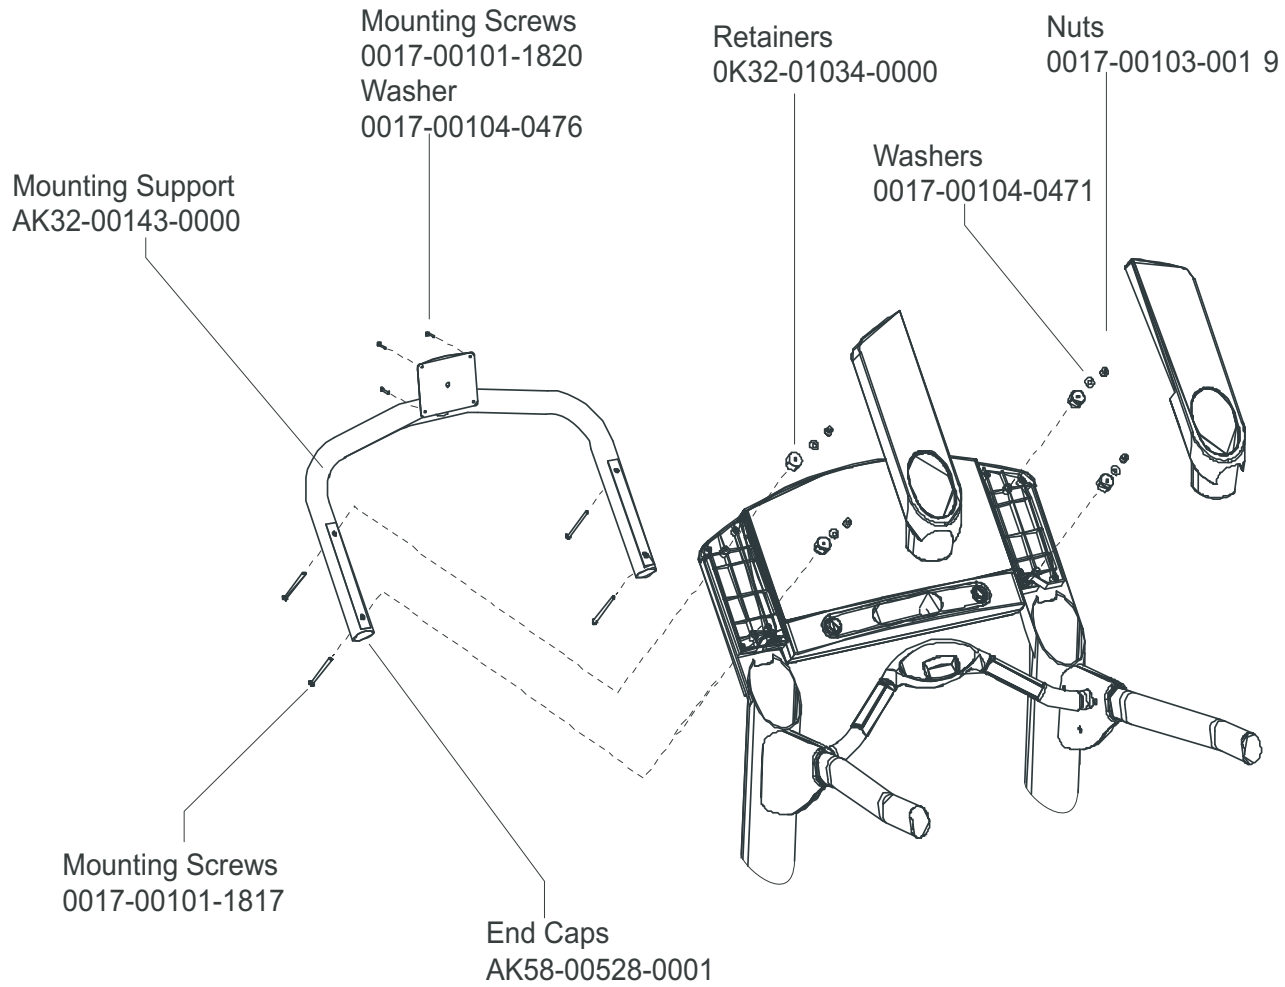

LCD TV -04 ENTERTAINMENT SYSTEM

Cross-trainer and Summit (Silver) Mounting
Hardware: Summit and 90x, 93Xi, 95Xi Cross-
trainer TV Bracket and Adapter TV Bracket

LCD-0201-04: LCP100000 and up
LCD-0202-04: LCQ100000 and up
LCD-0202-06: LCF100000 and up

BRKT: REMOTE; 93X/95Xi
0K62-01265-0000

Used only on the Cross-trainers Extra part when kit is used with Summit Trainer

Adaptor Bracket Kit
GK71-00002-0001

120-inch Coax
AK32-00020-0002
120-inch Power Extension Cable
AK32-00078-0001

LCD TV -04 ENTERTAINMENT SYSTEM
 Treadmill (Silver) Mounting Hardware: 93T, 95Ti,
 97Ti Treadmill TV Bracket and Adapter TV Bracket

LCD-0201-04: LCP100000 and up
 LCD-0202-04: LCQ100000 and up
 LCD-0202-06: LCF100000 and up