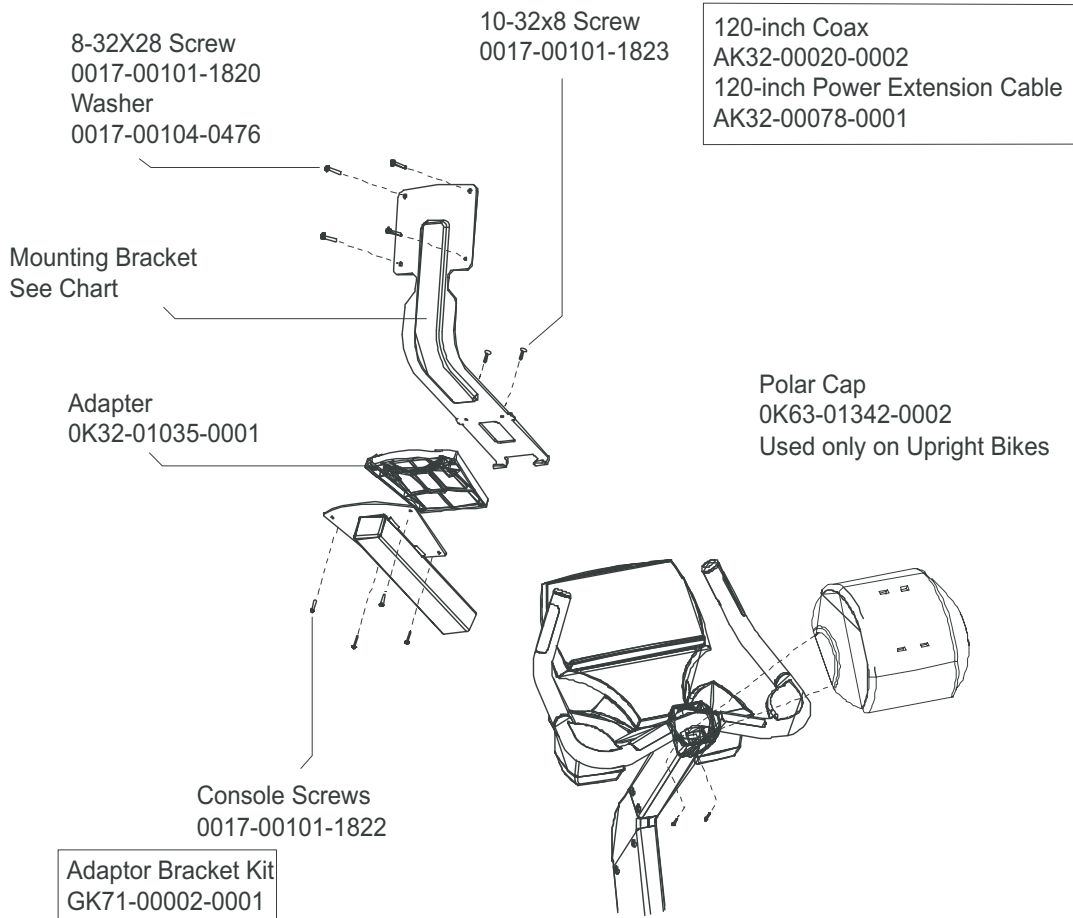

LCD TV -04 ENTERTAINMENT SYSTEM
Upright Bikes (Silver) [90C, 93C, 95C, 93Ci, 95Ci], Recumbent Bikes (Silver) [90R, 93R, 95R, 93Ri, 95Ri], Stair Climber (Silver) [93S, 95S, 95Si], Cross Trainer (Silver) [91X, 91Xi]

LCD-0201-04: LCP100000 and up
LCD-0202-04: LCQ100000 and up
LCD-0202-06: LCF100000 and up

Mounting Brackets and Hardware

Model	Mounting Bracket	Description
Upright Bike	AK32-00033-0009	CONS-MTG BRKT ASSY: PURCH; LC-ARCTIC S/C-C
Recumbent Bike	AK32-00033-0010	CONS-MTG BRKT ASSY: PURCH; LC-ARCTIC S/C-C
93S and 95S Stair Climber	AK32-00033-0010	CONS-MTG BRKT ASSY: PURCH; LC-ARCTIC S/C-C
90S Stair Climber	AK32-00033-0013	CONS-MTG BRKT ASSY: PURCH; LC-ARCTIC S/C-C
91X Cross Trainer	AK32-00033-0013	CONS-MTG BRKT ASSY: PURCH; LC-ARCTIC S/C-C