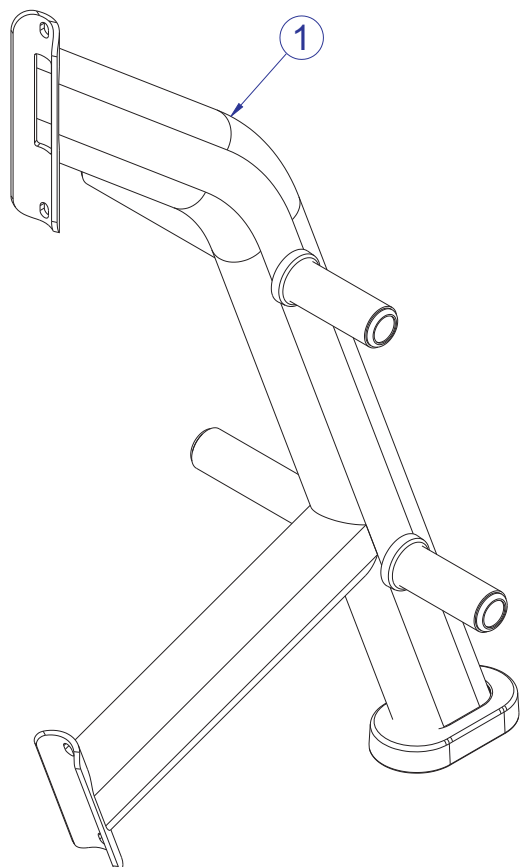

SIGNATURE SERIES
SOBWS

SIGNATURE OLYMPIC BENCH WEIGHT STORAGE

Customer Support Services
PARTS LIST

SOBWS SIGNATURE OLYMPIC BENCH WEIGHT STORAGE CONTENTS

	PAGE
COMPONENT ASSEMBLY	3
COMPONENT ASSEMBLY LEGEND	4
LEFT UPRIGHT ASSEMBLY	5
LEFT UPRIGHT ASSEMBLY LEGEND	6
RIGHT UPRIGHT ASSEMBLY	7
RIGHT UPRIGHT ASSEMBLY LEGEND	8
IMAGE	9

NOTE: SUBSTITUTE PART NUMBERS ENDING WITH 'XX' WITH THE REQUIRED COLOR CODES.

FRAME

01 = WHITE
02 = PLATINUM
03 = BLACK

PADS

01 = BLACK
99 = CUSTOM

SOBWS SIGNATURE OLYMPIC BENCH WEIGHT STORAGE COMPONENT ASSEMBLY

SEE PAGE 4 FOR LEGEND

SOBWS SIGNATURE OLYMPIC BENCH WEIGHT STORAGE COMPONENT ASSEMBLY LEGEND

ITEM NO.	QTY.	PART NO.	DESCRIPTION
1	1	78532XX	PTD ASSY, SOBWS, LEFT UPRIGHT
2	1	78533XX	PTD ASSY, SOBWS, RIGHT UPRIGHT
3	1	8092701	DECAL SHEET LBS
4	1	8092601	DECAL SHEET KG
5	1	8137701	DECAL, WARNING, HORIZ, MULTI-LANG SHEET

SOBWS SIGNATURE OLYMPIC BENCH WEIGHT STORAGE LEFT UPRIGHT ASSEMBLY - 78532XX

SEE PAGE 6 FOR LEGEND

SOBWS SIGNATURE OLYMPIC BENCH WEIGHT STORAGE LEFT UPRIGHT ASSEMBLY LEGEND

ITEM NO.	QTY.	PART NO.	DESCRIPTION
1	1	78524XX	WLDMT, SOBWS, LEFT UPRIGHT
2	1	7334001	FOOT, 2.50 X 4.49 FLOV
3	1	7340201	COVER, FOOT - STRAIGHT
4	2	3102514	WASHER, FLAT 3/8" SAE ST ZN
5	2	3242002	NUT, M10 X 1.5 HEX NYLOCK
6	2	3251202	SCREW, M10 X1.5 X 25MM UNS HEX CS ST ZN
7	4	8078001	CAP, END 1.75 DIA RD 14-20 GA
8	4	8094401	RING, WT HORN