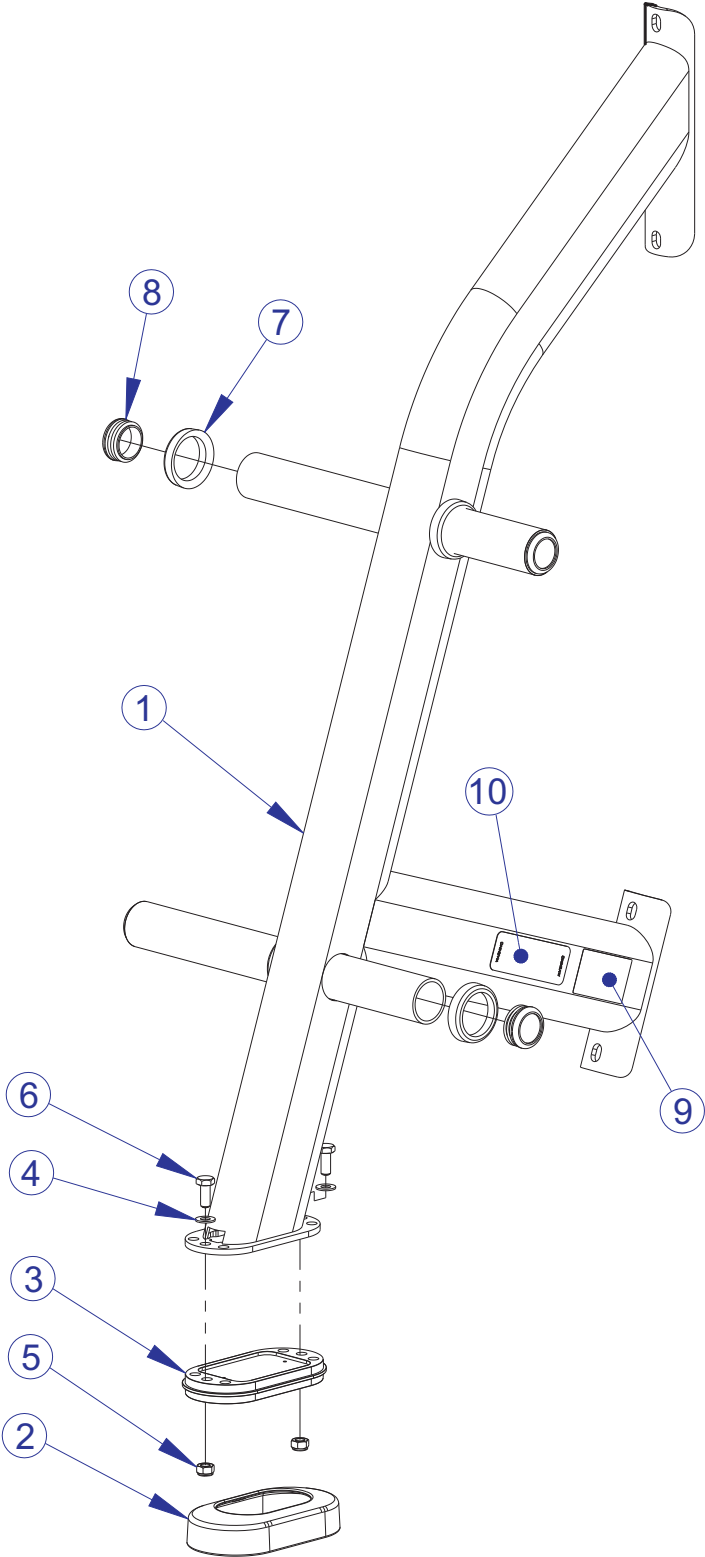

NOTE: SUBSTITUTE PART NUMBERS ENDING WITH 'XX' WITH THE REQUIRED COLOR CODES.

FRAME

01 = WHITE
02 = PLATINUM
03 = BLACK

PADS

01 = BLACK
99 = CUSTOM

SOBWS SIGNATURE OLYMPIC BENCH WEIGHT STORAGE COMPONENT ASSEMBLY

SEE PAGE 4 FOR LEGEND

SOBWS SIGNATURE OLYMPIC BENCH WEIGHT STORAGE COMPONENT ASSEMBLY LEGEND

ITEM NO.	QTY.	PART NO.	DESCRIPTION
1	1	78532XX	PTD ASSY, SOBWS, LEFT UPRIGHT
2	1	78533XX	PTD ASSY, SOBWS, RIGHT UPRIGHT
3	1	8092701	DECAL SHEET LBS
4	1	8092601	DECAL SHEET KG
5	1	8137701	DECAL, WARNING, HORIZ, MULTI-LANG SHEET

SOBWS SIGNATURE OLYMPIC BENCH WEIGHT STORAGE LEFT UPRIGHT ASSEMBLY - 78532XX

SEE PAGE 6 FOR LEGEND

SOBWS SIGNATURE OLYMPIC BENCH WEIGHT STORAGE LEFT UPRIGHT ASSEMBLY LEGEND

ITEM NO.	QTY.	PART NO.	DESCRIPTION
1	1	78524XX	WLDMT, SOBWS, LEFT UPRIGHT
2	1	7334001	FOOT, 2.50 X 4.49 FLOV
3	1	7340201	COVER, FOOT - STRAIGHT
4	2	3102514	WASHER, FLAT 3/8" SAE ST ZN
5	2	3242002	NUT, M10 X 1.5 HEX NYLOCK
6	2	3251202	SCREW, M10 X1.5 X 25MM UNS HEX CS ST ZN
7	4	8078001	CAP, END 1.75 DIA RD 14-20 GA
8	4	8094401	RING, WT HORN

SOBWS SIGNATURE OLYMPIC BENCH WEIGHT STORAGE RIGHT UPRIGHT ASSEMBLY - 78533XX

SEE PAGE 8 FOR LEGEND

SOBWS SIGNATURE OLYMPIC BENCH WEIGHT STORAGE RIGHT UPRIGHT ASSEMBLY LEGEND

ITEM NO.	QTY.	PART NO.	DESCRIPTION
1	1	78533XX	PTD ASSY, SOBWS, RIGHT UPRIGHT
2	1	7340201	COVER, FOOT - STRAIGHT
3	1	7334001	FOOT, 2.50 X 4.49 FLOV
4	2	3102514	WASHER, FLAT 3/8" SAE ST ZN
5	2	3242002	NUT, M10 X 1.5 HEX NYLOCK
6	2	3251202	SCREW, M10 X1.5 X 25MM UNS HEX CS ST ZN
7	4	8094401	RING, WT HORN
8	4	8078001	CAP, END 1.75 DIA RD 14-20 GA
9	1	8106801	LABEL, SERIAL NUMBER, LARGE
10	1	1EA7002501	LABEL, H WARNING 4.5 X 1.625