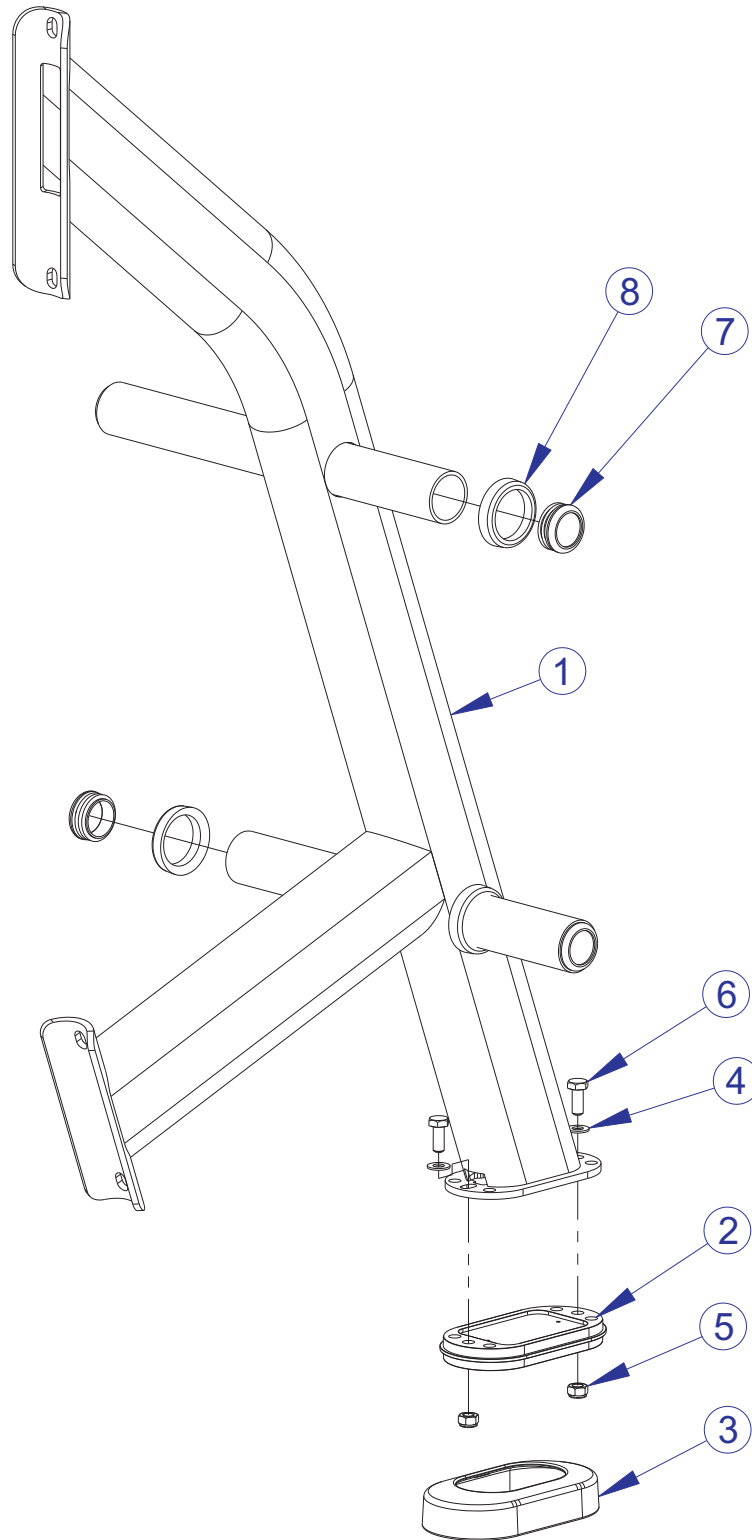

NOTE: SUBSTITUTE PART NUMBERS ENDING WITH 'XX' WITH THE REQUIRED COLOR CODES.

FRAME

01 = WHITE
02 = PLATINUM
03 = BLACK

PADS

01 = BLACK
99 = CUSTOM

SOBWS SIGNATURE OLYMPIC BENCH WEIGHT STORAGE COMPONENT ASSEMBLY

SEE PAGE 4 FOR LEGEND

SOBWS SIGNATURE OLYMPIC BENCH WEIGHT STORAGE COMPONENT ASSEMBLY LEGEND

ITEM NO.	QTY.	PART NO.	DESCRIPTION
1	1	78532XX	PTD ASSY, SOBWS, LEFT UPRIGHT
2	1	78533XX	PTD ASSY, SOBWS, RIGHT UPRIGHT
3	1	8092701	DECAL SHEET LBS
4	1	8092601	DECAL SHEET KG
5	1	8137701	DECAL, WARNING, HORIZ, MULTI-LANG SHEET

SOBWS SIGNATURE OLYMPIC BENCH WEIGHT STORAGE LEFT UPRIGHT ASSEMBLY - 78532XX

SEE PAGE 6 FOR LEGEND

SOBWS SIGNATURE OLYMPIC BENCH WEIGHT STORAGE LEFT UPRIGHT ASSEMBLY LEGEND

ITEM NO.	QTY.	PART NO.	DESCRIPTION
1	1	78524XX	WLDMT, SOBWS, LEFT UPRIGHT
2	1	7334001	FOOT, 2.50 X 4.49 FLOV
3	1	7340201	COVER, FOOT - STRAIGHT
4	2	3102514	WASHER, FLAT 3/8" SAE ST ZN
5	2	3242002	NUT, M10 X 1.5 HEX NYLOCK
6	2	3251202	SCREW, M10 X1.5 X 25MM UNS HEX CS ST ZN
7	4	8078001	CAP, END 1.75 DIA RD 14-20 GA
8	4	8094401	RING, WT HORN

SOBWS SIGNATURE OLYMPIC BENCH WEIGHT STORAGE RIGHT UPRIGHT ASSEMBLY - 78533XX

SEE PAGE 8 FOR LEGEND

SOBWS SIGNATURE OLYMPIC BENCH WEIGHT STORAGE RIGHT UPRIGHT ASSEMBLY LEGEND

ITEM NO.	QTY.	PART NO.	DESCRIPTION
1	1	78533XX	PTD ASSY, SOBWS, RIGHT UPRIGHT
2	1	7340201	COVER, FOOT - STRAIGHT
3	1	7334001	FOOT, 2.50 X 4.49 FLOV
4	2	3102514	WASHER, FLAT 3/8" SAE ST ZN
5	2	3242002	NUT, M10 X 1.5 HEX NYLOCK
6	2	3251202	SCREW, M10 X1.5 X 25MM UNS HEX CS ST ZN
7	4	8094401	RING, WT HORN
8	4	8078001	CAP, END 1.75 DIA RD 14-20 GA
9	1	8106801	LABEL, SERIAL NUMBER, LARGE
10	1	1EA7002501	LABEL, H WARNING 4.5 X 1.625