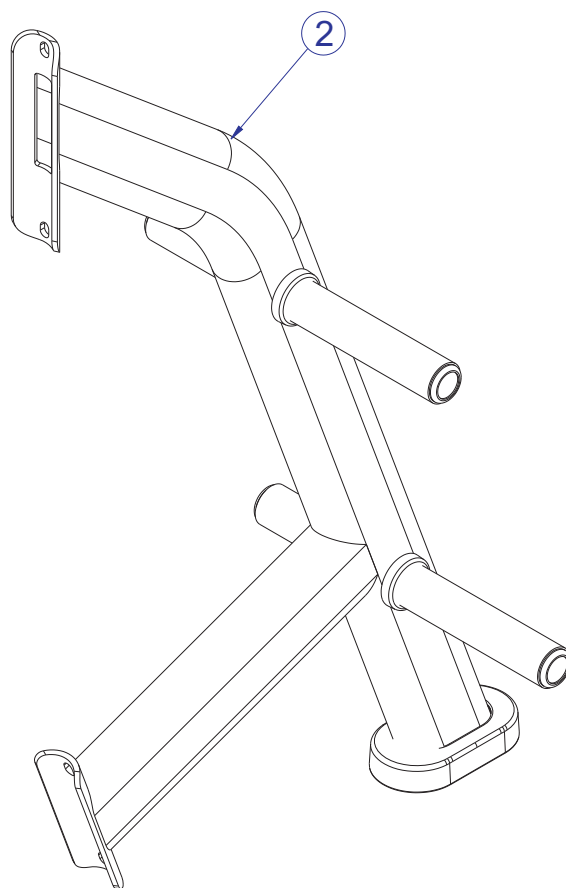

SIGNATURE SERIES
SOBWS

SIGNATURE OLYMPIC BENCH WEIGHT STORAGE

Customer Support Services
PARTS LIST

SOBWS SIGNATURE OLYMPIC BENCH WEIGHT STORAGE CONTENTS

	PAGE
COMPONENT ASSEMBLY	3
COMPONENT ASSEMBLY LEGEND	4
LEFT UPRIGHT ASSEMBLY	5
LEFT UPRIGHT ASSEMBLY LEGEND	6
RIGHT UPRIGHT ASSEMBLY	7
RIGHT UPRIGHT ASSEMBLY LEGEND	8
IMAGE	9

NOTE: SUBSTITUTE PART NUMBERS ENDING WITH 'XX' WITH THE REQUIRED COLOR CODES.

FRAME

01 = WHITE
02 = PLATINUM
03 = BLACK

PADS

01 = BLACK
99 = CUSTOM

SOBWS SIGNATURE OLYMPIC BENCH WEIGHT STORAGE COMPONENT ASSEMBLY

SEE PAGE 4 FOR LEGEND

SOBWS SIGNATURE OLYMPIC BENCH WEIGHT STORAGE COMPONENT ASSEMBLY LEGEND

ITEM NO.	QTY.	PART NO.	DESCRIPTION
1	1	78532XX	PTD ASSY, SOBWS, LEFT UPRIGHT
2	1	78533XX	PTD ASSY, SOBWS, RIGHT UPRIGHT
3	1	8092701	DECAL SHEET LBS
4	1	8092601	DECAL SHEET KG
5	1	8137701	DECAL, WARNING, HORIZ, MULTI-LANG SHEET

SOBWS SIGNATURE OLYMPIC BENCH WEIGHT STORAGE LEFT UPRIGHT ASSEMBLY - 78532XX

SEE PAGE 6 FOR LEGEND

SOBWS SIGNATURE OLYMPIC BENCH WEIGHT STORAGE LEFT UPRIGHT ASSEMBLY LEGEND

ITEM NO.	QTY.	PART NO.	DESCRIPTION
1	1	78524XX	WLDMT, SOBWS, LEFT UPRIGHT
2	1	7334001	FOOT, 2.50 X 4.49 FLOV
3	1	7340201	COVER, FOOT - STRAIGHT
4	2	3102514	WASHER, FLAT 3/8" SAE ST ZN
5	2	3242002	NUT, M10 X 1.5 HEX NYLOCK
6	2	3251202	SCREW, M10 X1.5 X 25MM UNS HEX CS ST ZN
7	4	8078001	CAP, END 1.75 DIA RD 14-20 GA
8	4	8094401	RING, WT HORN