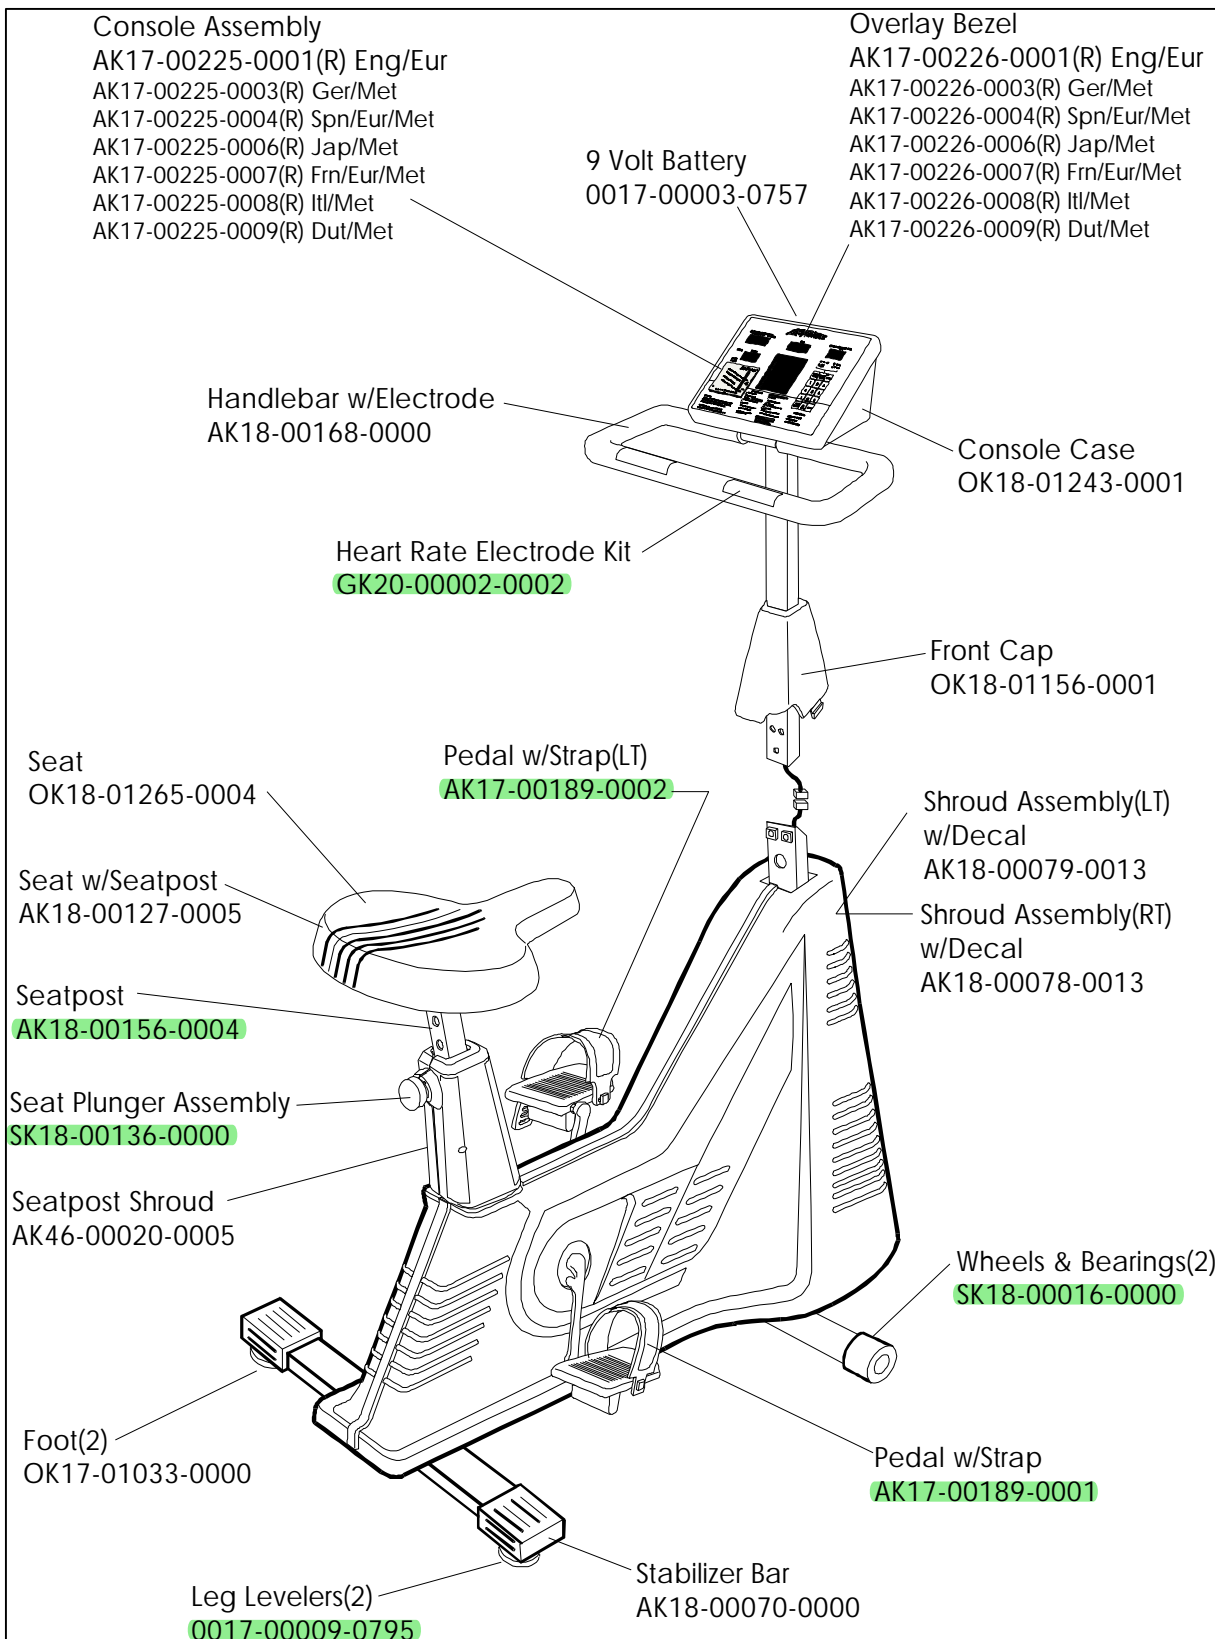

**LC-8500HR(BELT)
EXERCISE BIKE**

GE09-00032-XXXX

**LC-8500HR(BELT)
EXERCISE BIKE**

GE09-00032-XXXX