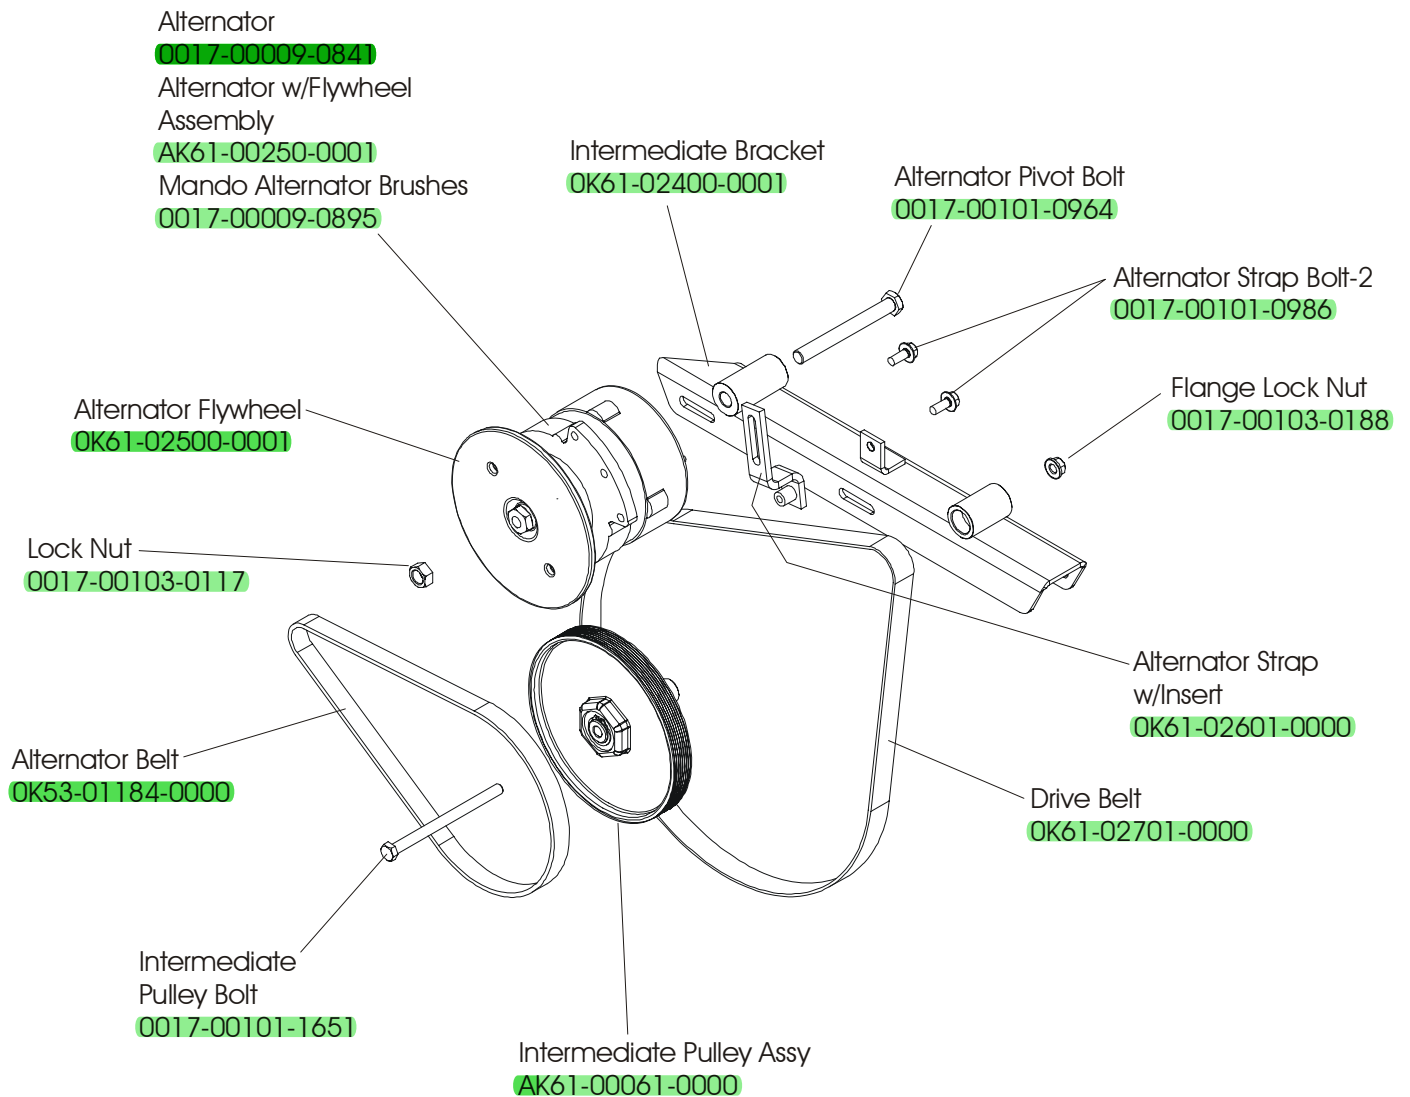

LifeFitness

ARCTIC SILVER CROSS-TRAINER X9i-0XXX-04

Customer Support Services
PARTS MANUAL revised 4 March 2010

X9I ARCTIC SILVER CROSS-TRAINER
REFERENCES

X9-0XXX-04
S/N AXQ100000 and up

OPERATION MANUAL	M051-00K20-B320
SERVICE MANUAL	M051-00K61-A110
ARCTIC SILVER TOUCH UP PAINT: SPRAY CAN .5 OZ BOTTLE W/APPLICATOR .33 OZ PEN	0017-00008-0204 0017-00008-0205 0017-00008-0206
STEALTH GRAY TOUCH UP PAINT (FOR ROCKER ARMS): SPRAY CAN .5 OZ BOTTLE W/APPLICATOR	0017-00008-0199 0017-00008-0198
HARDWARE BAG	AK61-00197-0000
POWER SUPPLY, 9v	118E-00001-0165

The X9-0XXX-04 has both Telemetry and LifePulse sensors for Heart Rate.

X9I ARCTIC SILVER CROSS-TRAINER
CONTENTS

X9-0XXX-04
S/N AXQ100000 and up

	Page
DRIVE BELTS AND ALTERNATOR.....	4
CONSOLE SUPPORT ASSEMBLY.....	5
CONSOLE ASSEMBLY	6
ROLLER ASSEMBLY	7
CRANKSHAFT ASSEMBLY	8
DRIVE LINKAGE ASSEMBLY.....	9
ANTI-LIFT BRACKET AND OUTER PEDAL COVERS.....	10
FRAME ASSEMBLY	11
CLEVIS AND FRONT FRAME COVERS	12
PEDAL LEVER ASSEMBLY.....	13
ROCKER ARM COVERS	14
ROCKER ARM ASSEMBLY	15
REAR DRIVE SHROUDS W/DECALS.....	16
UPPER ARM / HEART RATE ASSEMBLY	17
CABLES.....	18

X9i ARCTIC SILVER CROSS-TRAINER
DRIVE BELTS AND ALTERNATOR

X9-0XXX-04
S/N AXQ100000 and up

**X9i ARCTIC SILVER CROSS-TRAINER
CONSOLE SUPPORT ASSEMBLY**

**X9-0XXX-04
S/N AXQ10000 and up**

**X9i ARCTIC SILVER CROSS-TRAINER
CONSOLE ASSEMBLY**