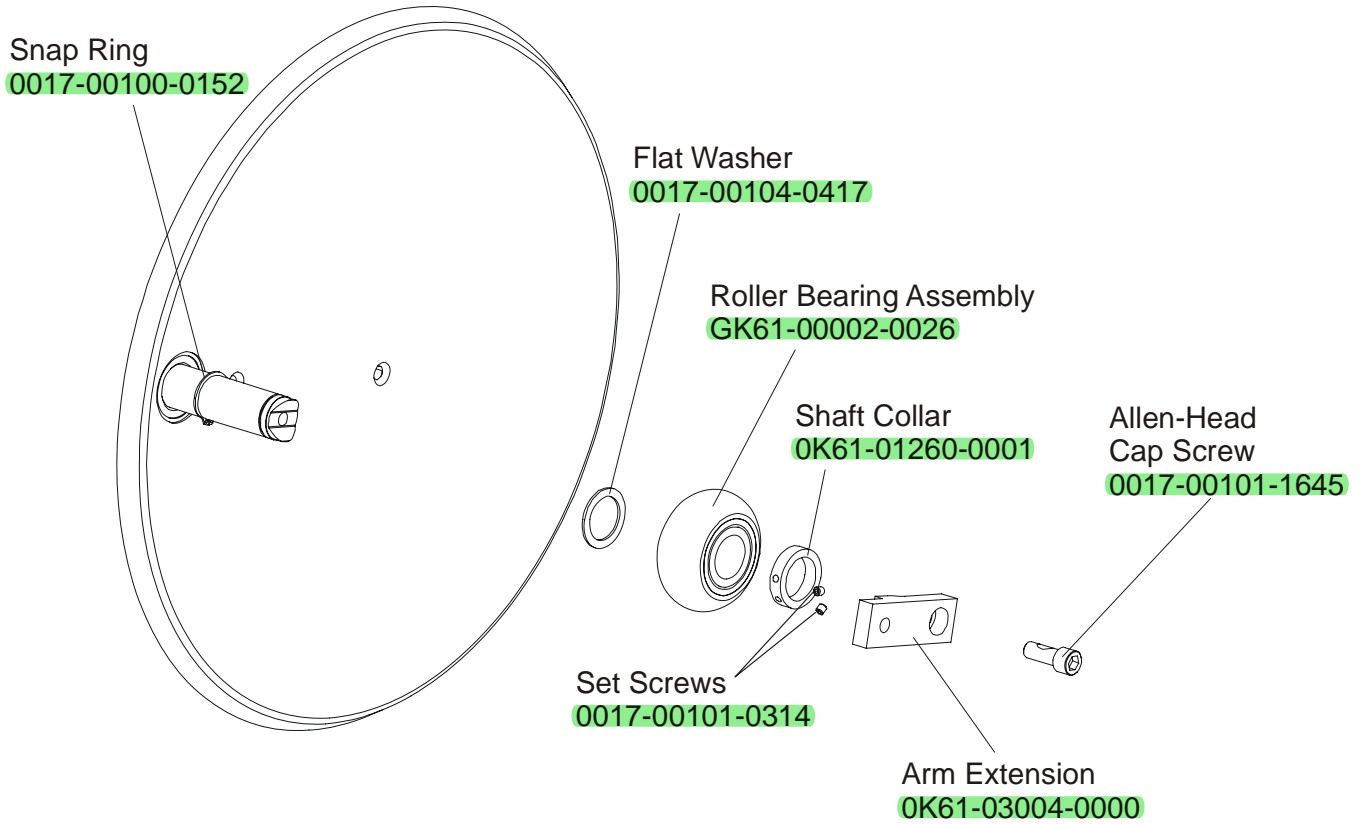

X9i ARCTIC SILVER CROSS-TRAINER
ROLLER ASSEMBLY

X9-0XXX-04
S/N AXQ10000 and up