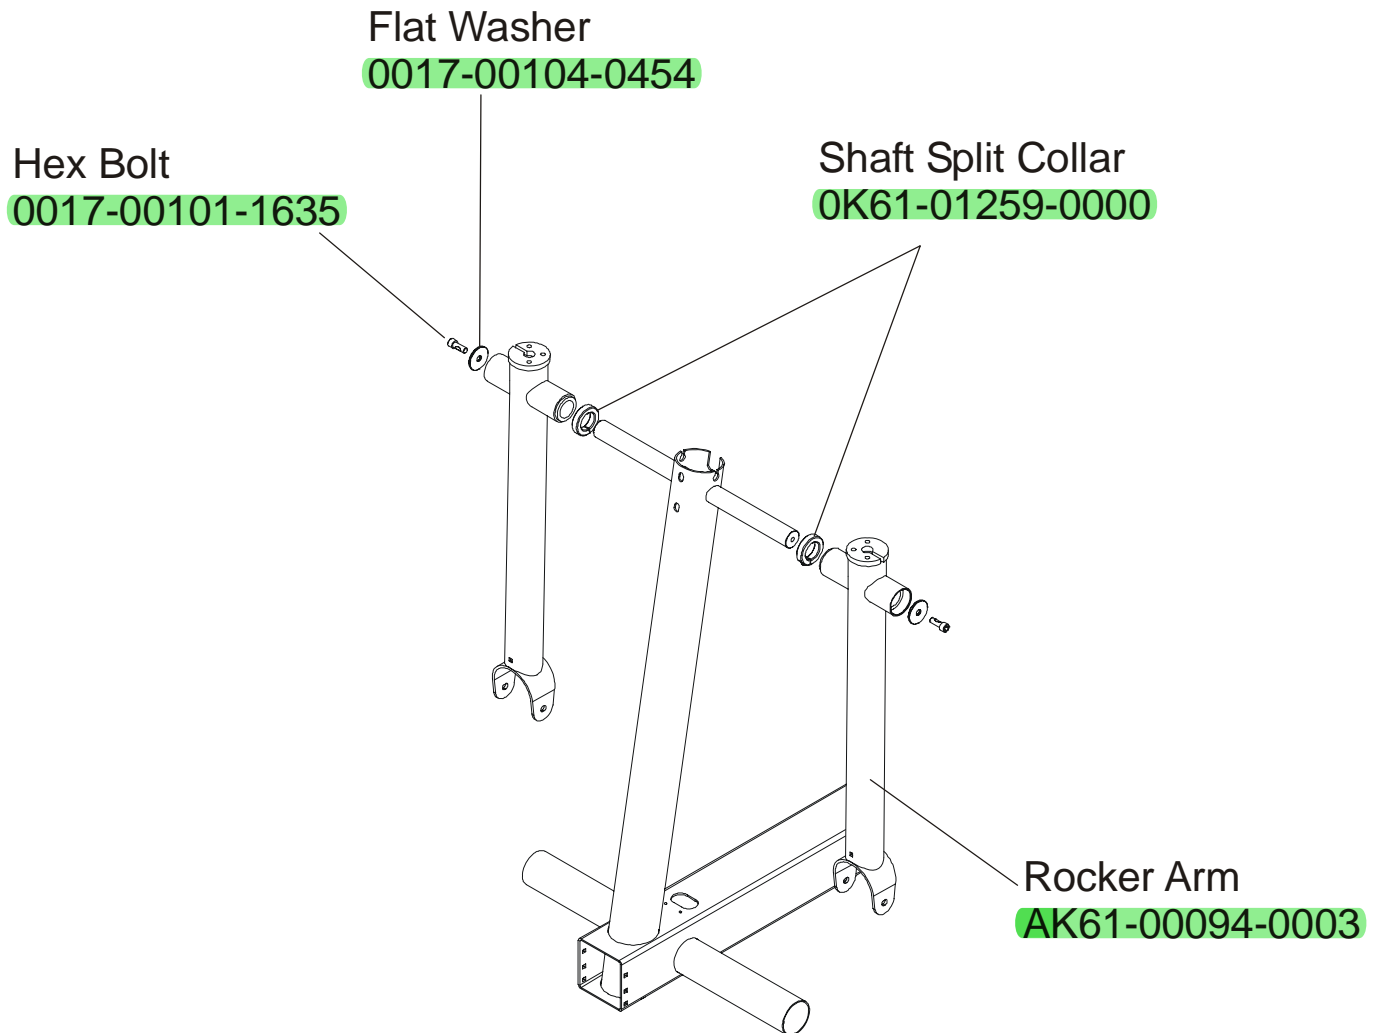

X9-0XXX-04
S/N AXQ10000 and up

ROCKER ARM COVERS

S/N AXQ10000 and up

ROCKER ARM ASSEMBLY

S/N AXQ10000 and up

UPPER ARM/HEART RATE ASSEMBLY

S/N AXQ100000 and up

CABLES