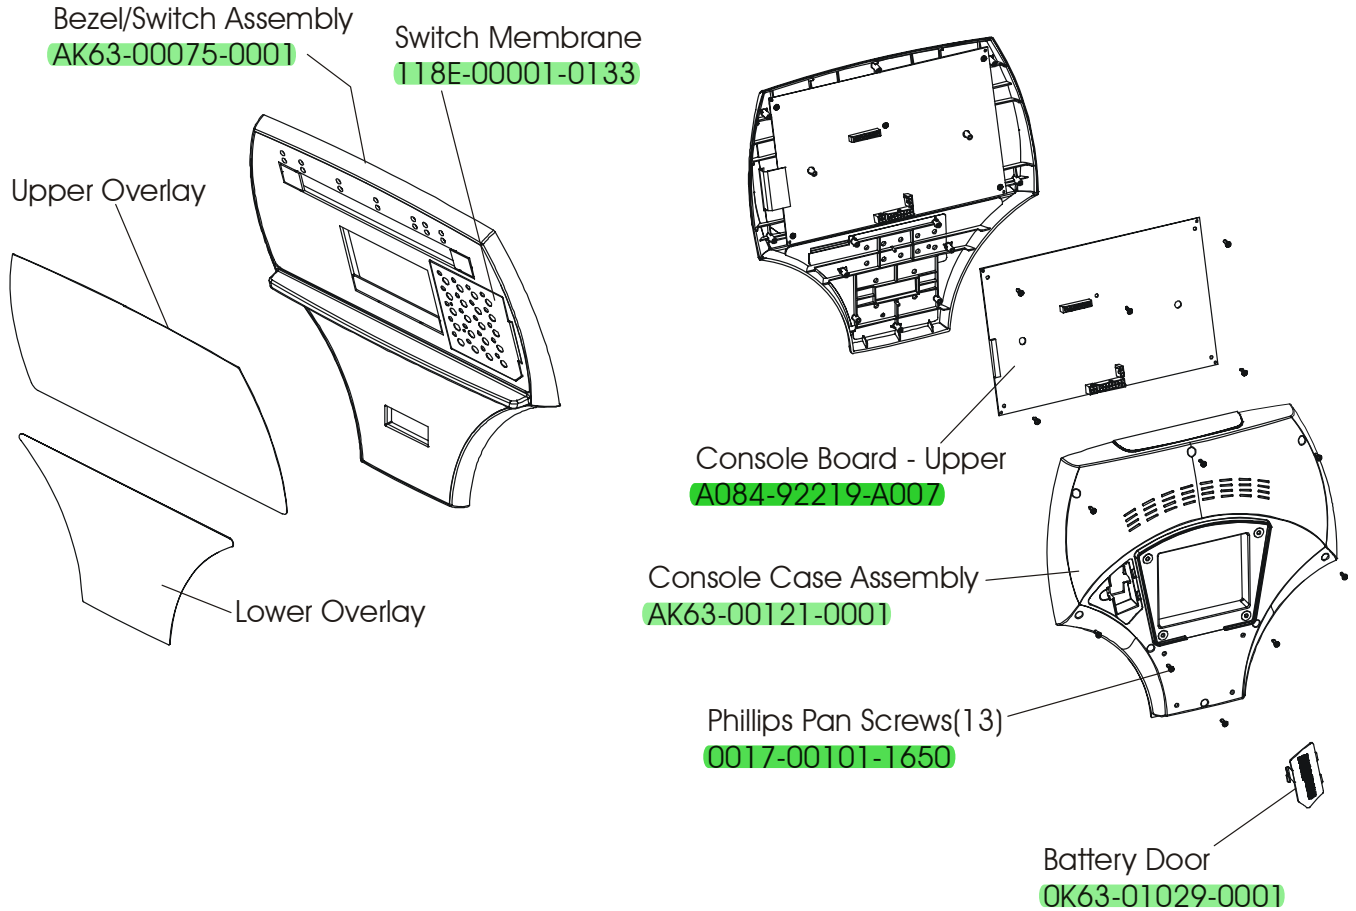

**X9i ARCTIC SILVER CROSS-TRAINER
CONSOLE ASSEMBLY**

**X9-0XXX-04
S/N AXQ10000 and up**

Console Assembly	Overlay/Bezel/ Switch Assembly	Upper Overlay	Lower Overlay
AK61-00193-0001 Eng/Eng	AK61-00195-0001	OK61-01382-0001	OK61-01384-0001
AK61-00193-0002 Eng/Met	AK61-00195-0001	OK61-01382-0001	OK61-01384-0001
AK61-00193-0003 Ger/Met	AK61-00195-0003	OK61-01382-0003	OK61-01384-0003
AK61-00193-0004 Spn/Met	AK61-00195-0004	OK61-01382-0004	OK61-01384-0004
AK61-00193-0007 Frn/Met	AK61-00195-0007	OK61-01382-0007	OK61-01384-0007
AK61-00193-0008 Itl/Met	AK61-00195-0008	OK61-01382-0008	OK61-01384-0008
AK61-00193-0009 Dut/Met	AK61-00195-0009	OK61-01382-0009	OK61-01384-0009
AK61-00193-0010 Por/Met	AK61-00195-0010	OK61-01382-0010	OK61-01384-0010