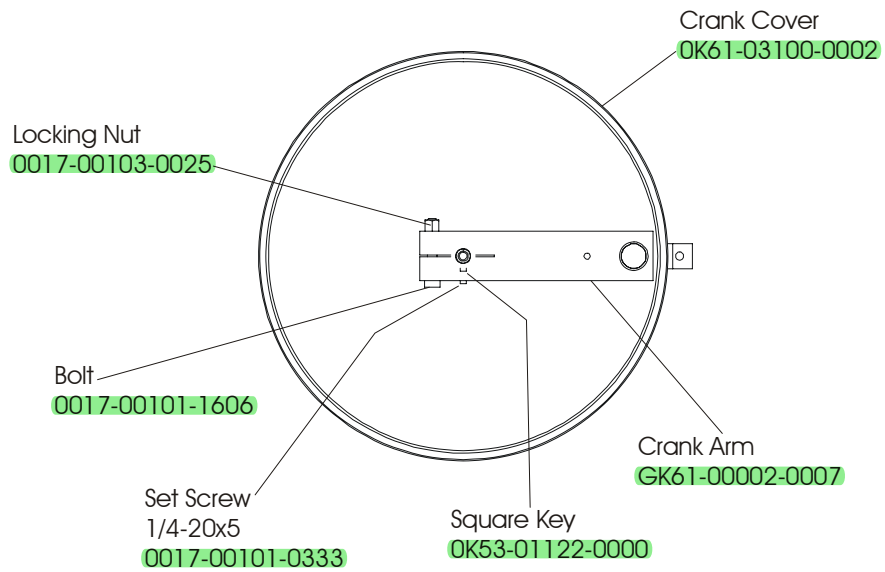

X9i ARCTIC SILVER CROSS-TRAINER
ROLLER ASSEMBLY

X9-0XXX-04
S/N AXQ10000 and up