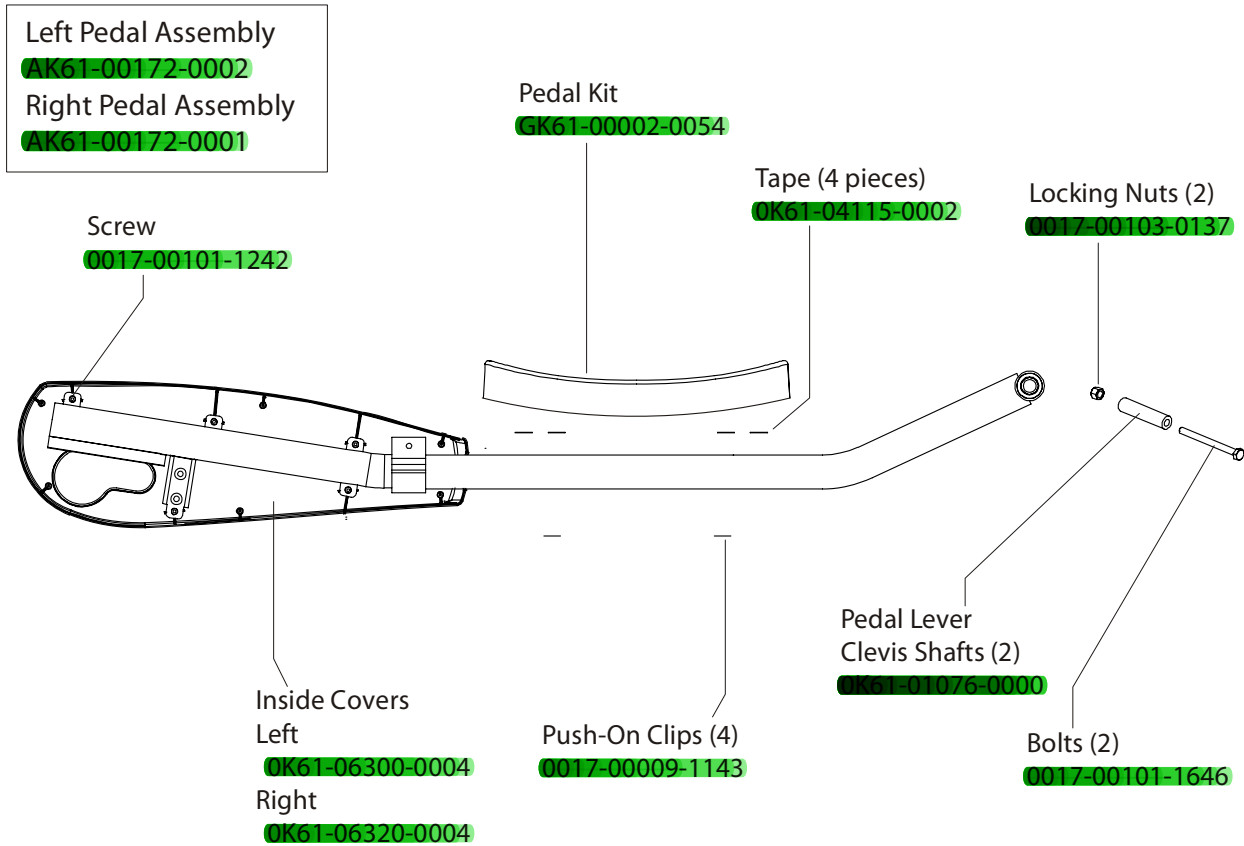

The X9-0XXX-04 has both Telemetry and LifePulse sensors for Heart Rate.

X9I ARCTIC SILVER CROSS-TRAINER
CONTENTS

X9-0XXX-04
S/N AXQ100000 and up

	Page
DRIVE BELTS AND ALTERNATOR.....	4
CONSOLE SUPPORT ASSEMBLY.....	5
CONSOLE ASSEMBLY	6
ROLLER ASSEMBLY	7
CRANKSHAFT ASSEMBLY	8
DRIVE LINKAGE ASSEMBLY.....	9
ANTI-LIFT BRACKET AND OUTER PEDAL COVERS.....	10
FRAME ASSEMBLY	11
CLEVIS AND FRONT FRAME COVERS	12
PEDAL LEVER ASSEMBLY.....	13
ROCKER ARM COVERS	14
ROCKER ARM ASSEMBLY	15
REAR DRIVE SHROUDS W/DECALS.....	16
UPPER ARM / HEART RATE ASSEMBLY	17
CABLES.....	18

X9i ARCTIC SILVER CROSS-TRAINER
ROLLER ASSEMBLY

X9-0XXX-04
S/N AXQ10000 and up

FRAME ASSEMBLY

S/N AXQ10000 and up

CLEVIS & FRONT FRAME COVERS

S/N AXQ10000 and up

X9i ARCTIC SILVER CROSS-TRAINER
PEDAL LEVER ASSEMBLY

X9-0XXX-04
S/N AXQ10000 and up

ROCKER ARM COVERS

S/N AXQ10000 and up

ROCKER ARM ASSEMBLY

S/N AXQ10000 and up

UPPER ARM/HEART RATE ASSEMBLY

S/N AXQ100000 and up

CABLES