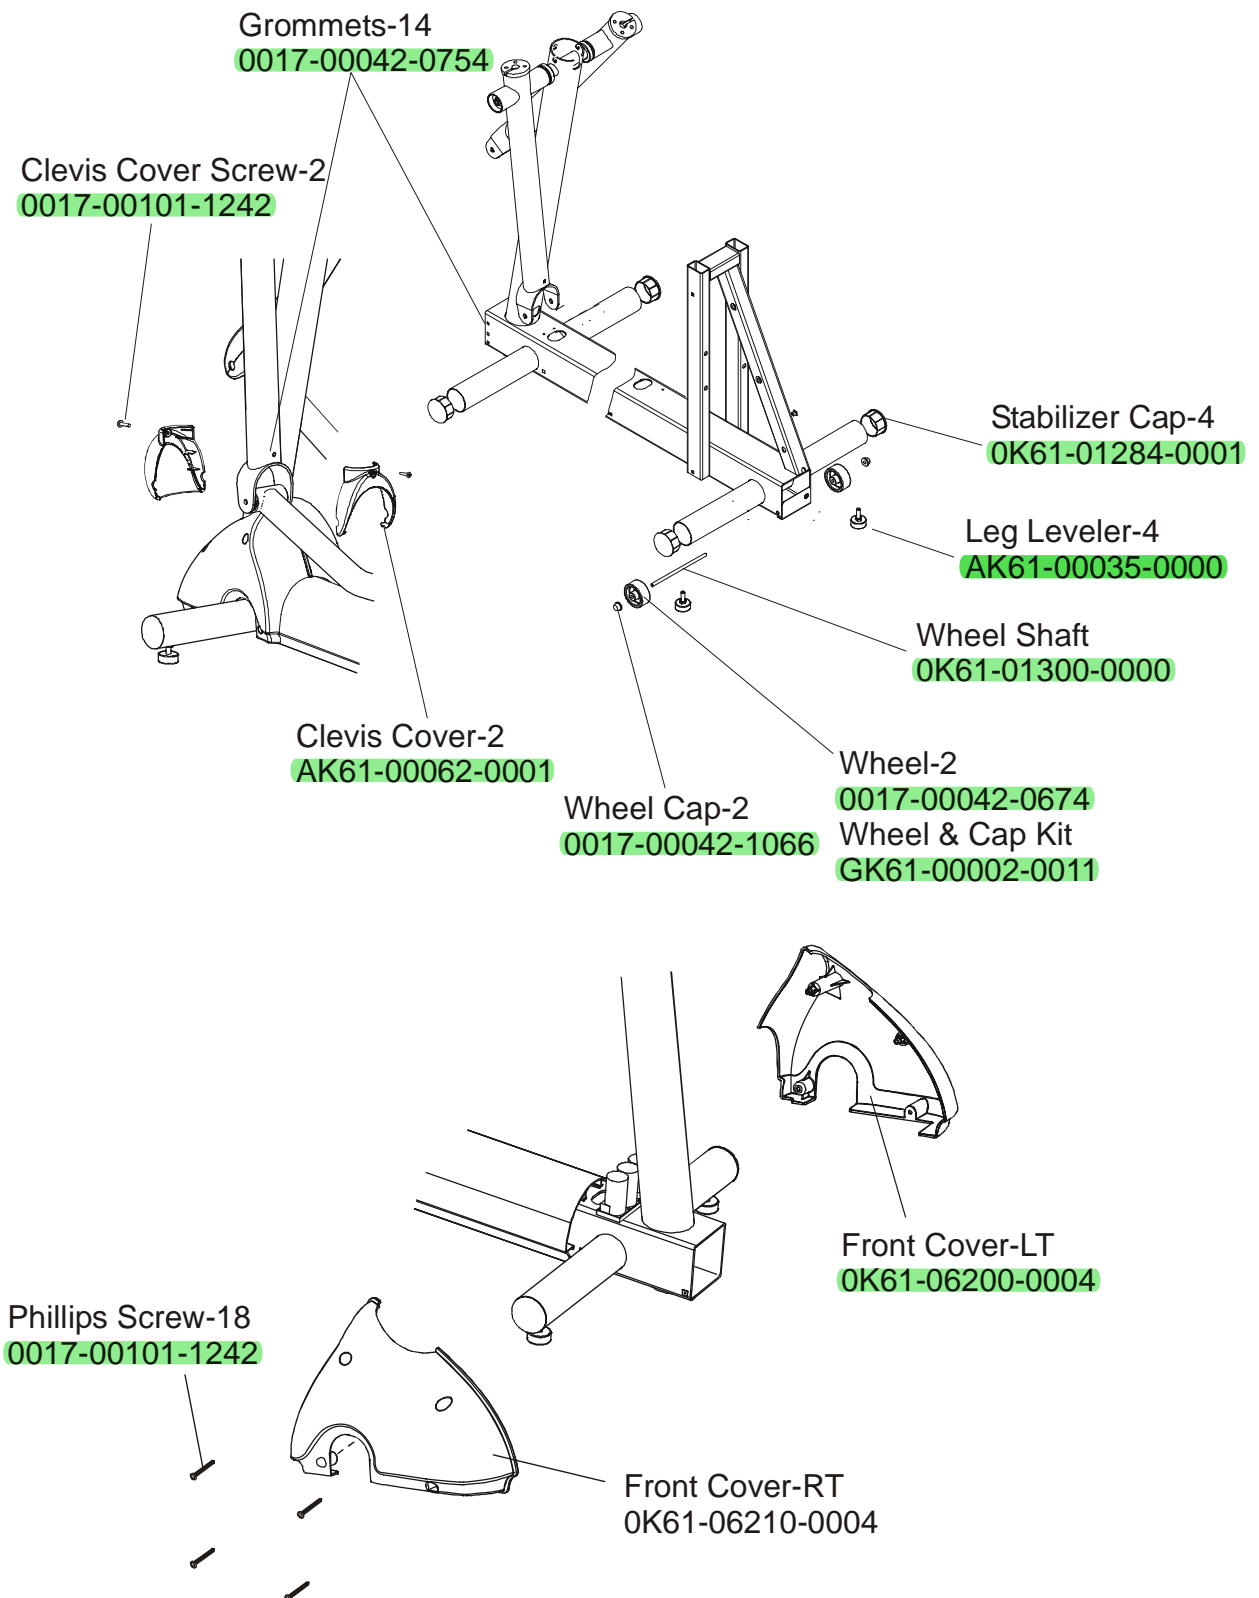

CLEVIS & FRONT FRAME COVERS

S/N AXQ10000 and up