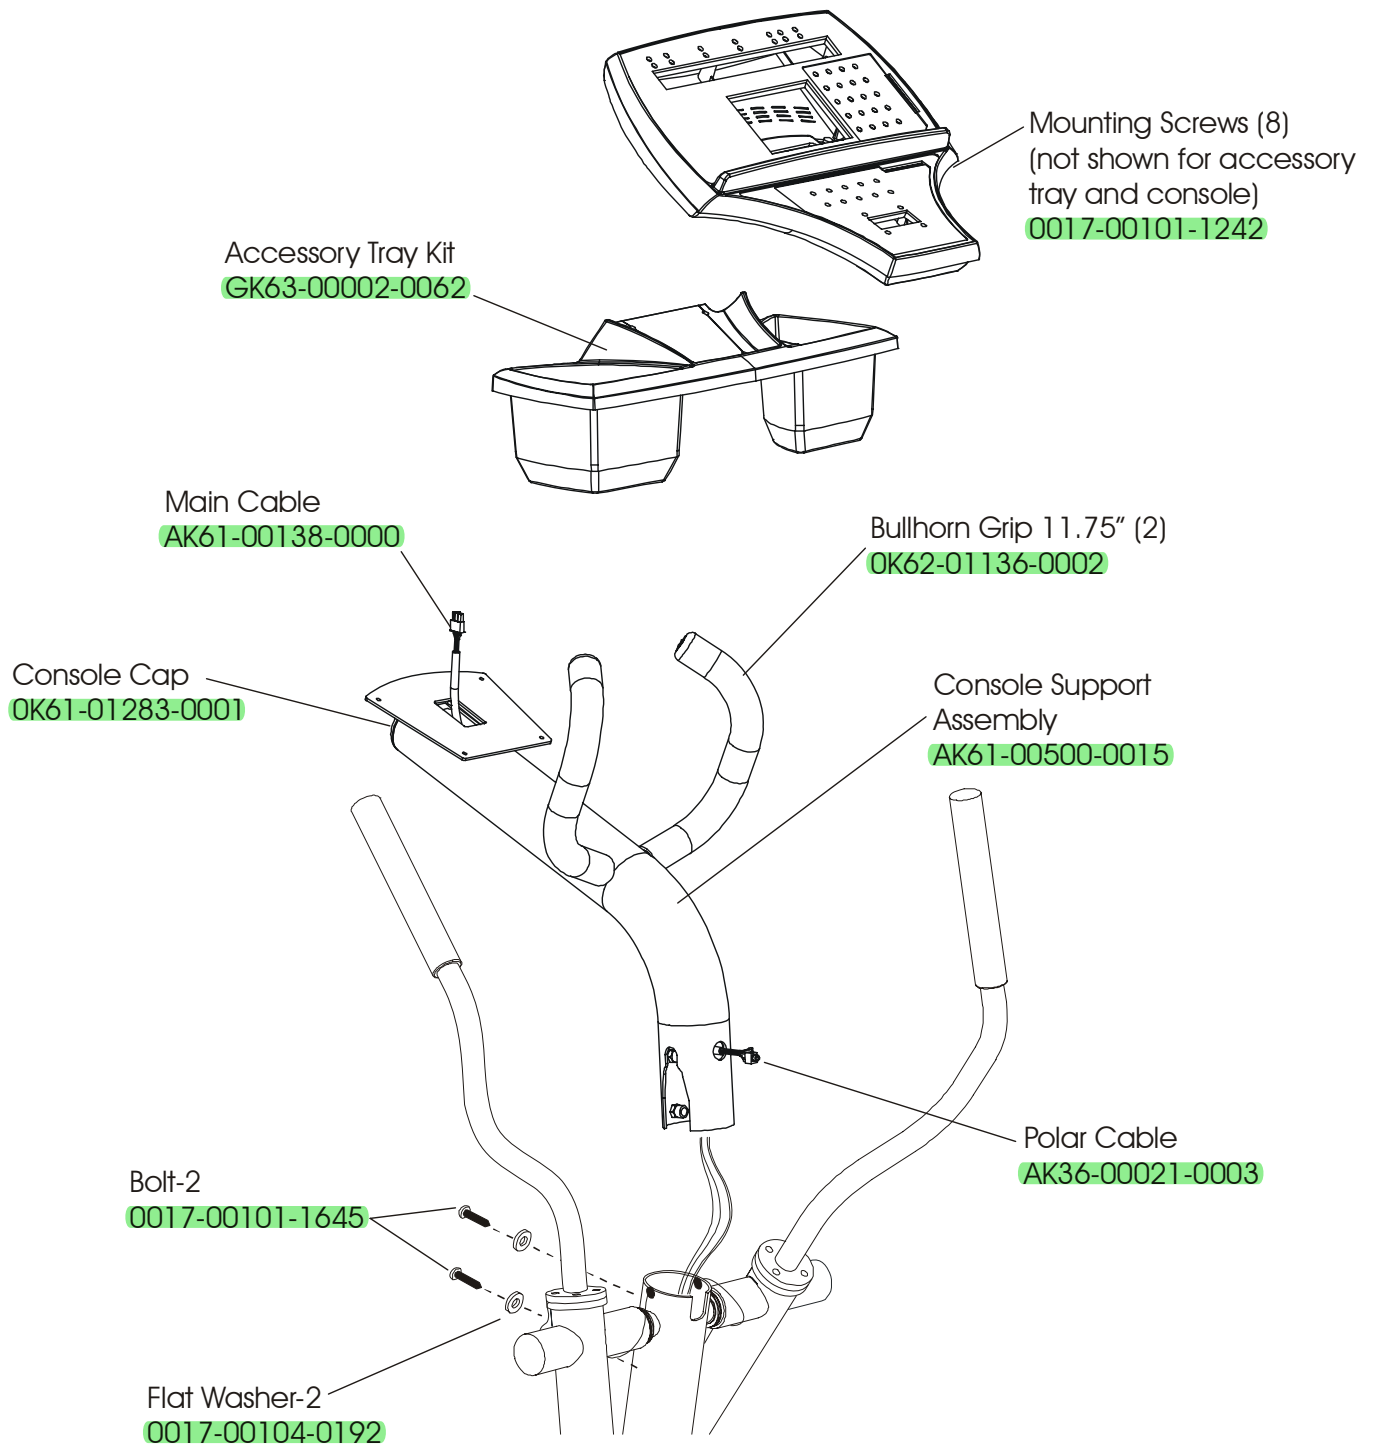

LifeFitness

ARCTIC SILVER CROSS-TRAINER X9i-0XXX-04

Customer Support Services
PARTS MANUAL revised 4 March 2010

X9I ARCTIC SILVER CROSS-TRAINER
REFERENCES

X9-0XXX-04
S/N AXQ100000 and up

OPERATION MANUAL	M051-00K20-B320
SERVICE MANUAL	M051-00K61-A110
ARCTIC SILVER TOUCH UP PAINT: SPRAY CAN .5 OZ BOTTLE W/APPLICATOR .33 OZ PEN	0017-00008-0204 0017-00008-0205 0017-00008-0206
STEALTH GRAY TOUCH UP PAINT (FOR ROCKER ARMS): SPRAY CAN .5 OZ BOTTLE W/APPLICATOR	0017-00008-0199 0017-00008-0198
HARDWARE BAG	AK61-00197-0000
POWER SUPPLY, 9v	118E-00001-0165

The X9-0XXX-04 has both Telemetry and LifePulse sensors for Heart Rate.

X9I ARCTIC SILVER CROSS-TRAINER
CONTENTS

X9-0XXX-04
S/N AXQ100000 and up

	Page
DRIVE BELTS AND ALTERNATOR.....	4
CONSOLE SUPPORT ASSEMBLY.....	5
CONSOLE ASSEMBLY	6
ROLLER ASSEMBLY	7
CRANKSHAFT ASSEMBLY	8
DRIVE LINKAGE ASSEMBLY.....	9
ANTI-LIFT BRACKET AND OUTER PEDAL COVERS.....	10
FRAME ASSEMBLY	11
CLEVIS AND FRONT FRAME COVERS	12
PEDAL LEVER ASSEMBLY.....	13
ROCKER ARM COVERS	14
ROCKER ARM ASSEMBLY	15
REAR DRIVE SHROUDS W/DECALS.....	16
UPPER ARM / HEART RATE ASSEMBLY	17
CABLES.....	18

X9i ARCTIC SILVER CROSS-TRAINER
DRIVE BELTS AND ALTERNATOR

X9-0XXX-04
S/N AXQ100000 and up

**X9i ARCTIC SILVER CROSS-TRAINER
CONSOLE SUPPORT ASSEMBLY**

**X9-0XXX-04
S/N AXQ10000 and up**

**X9i ARCTIC SILVER CROSS-TRAINER
CONSOLE ASSEMBLY**