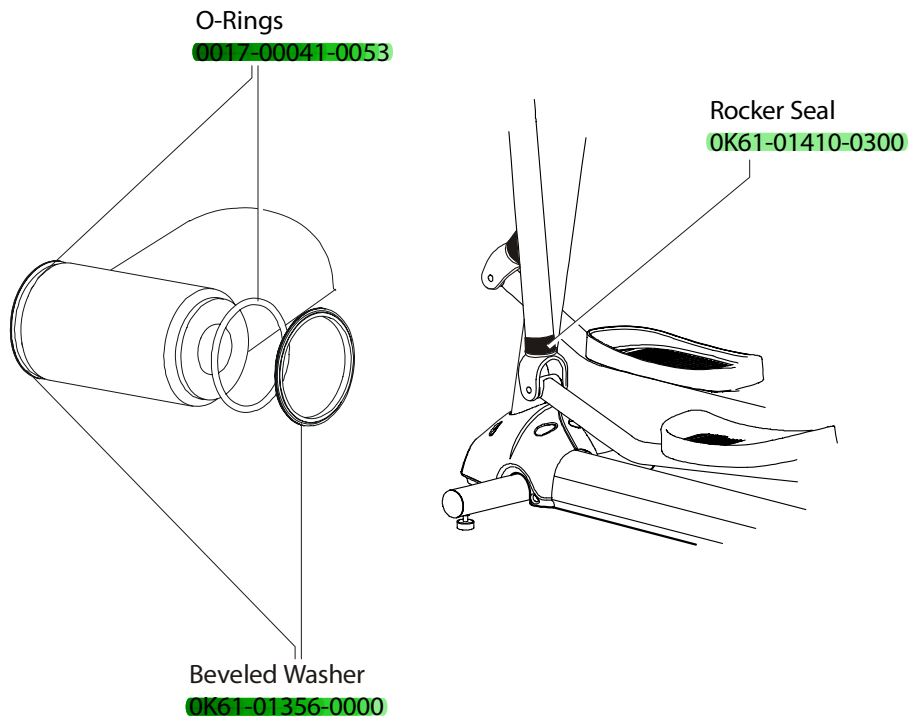

X9i ARCTIC SILVER CROSS-TRAINER
ROLLER ASSEMBLY

X9-0XXX-04
S/N AXQ10000 and up

FRAME ASSEMBLY

S/N AXQ10000 and up

CLEVIS & FRONT FRAME COVERS

S/N AXQ10000 and up

X9i ARCTIC SILVER CROSS-TRAINER
PEDAL LEVER ASSEMBLY

X9-0XXX-04
S/N AXQ10000 and up

ROCKER ARM COVERS

S/N AXQ10000 and up

ROCKER ARM ASSEMBLY

S/N AXQ10000 and up

UPPER ARM/HEART RATE ASSEMBLY

S/N AXQ100000 and up

CABLES