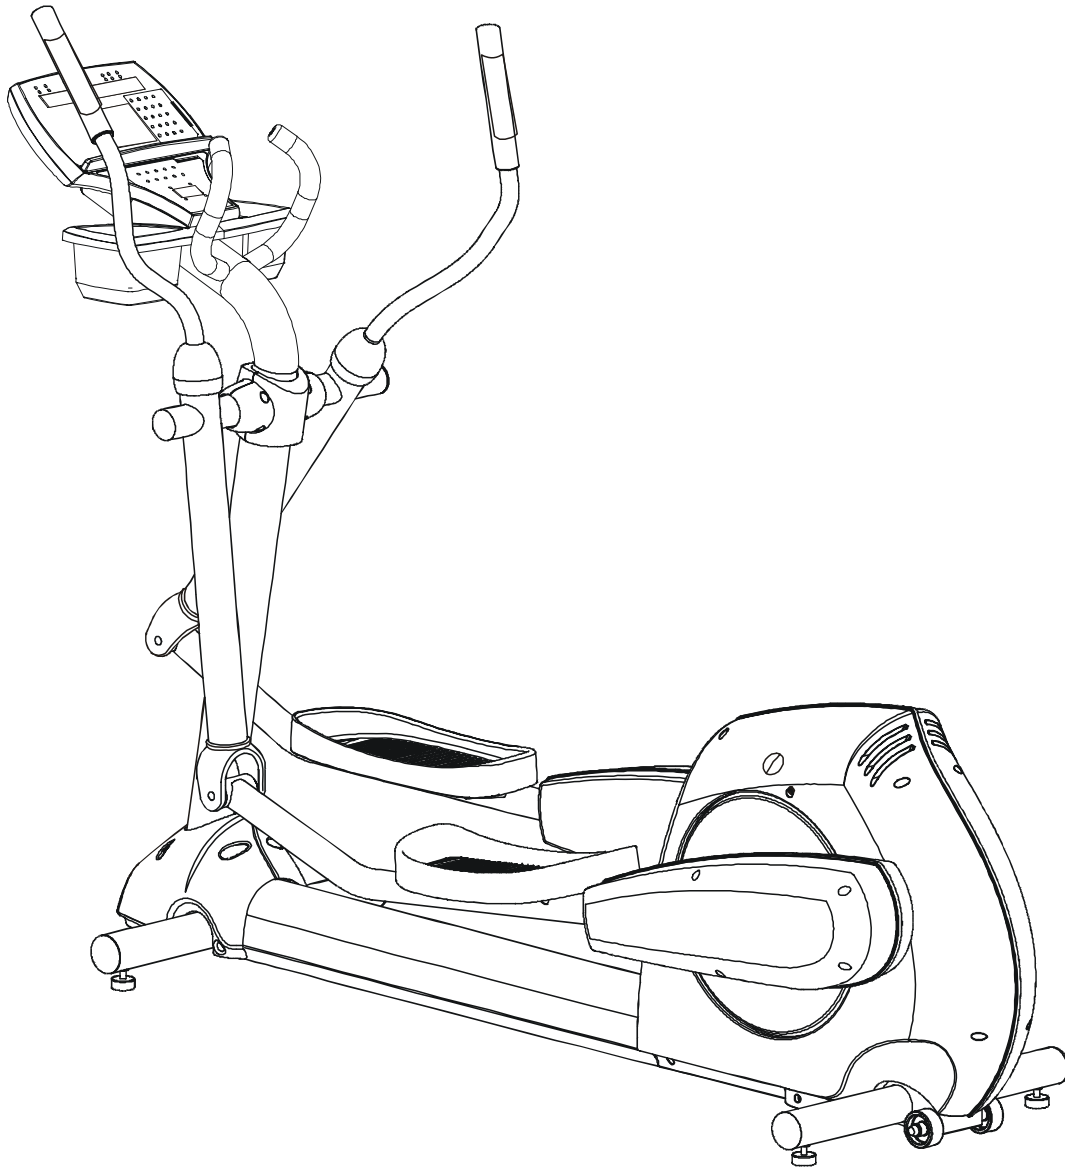

LifeFitness

ARCTIC SILVER CROSS-TRAINER X9i-0XXX-04

Customer Support Services
PARTS MANUAL revised 4 March 2010

X9I ARCTIC SILVER CROSS-TRAINER
REFERENCES

X9-0XXX-04
S/N AXQ100000 and up

OPERATION MANUAL	M051-00K20-B320
SERVICE MANUAL	M051-00K61-A110
ARCTIC SILVER TOUCH UP PAINT: SPRAY CAN .5 OZ BOTTLE W/APPLICATOR .33 OZ PEN	0017-00008-0204 0017-00008-0205 0017-00008-0206
STEALTH GRAY TOUCH UP PAINT (FOR ROCKER ARMS): SPRAY CAN .5 OZ BOTTLE W/APPLICATOR	0017-00008-0199 0017-00008-0198
HARDWARE BAG	AK61-00197-0000
POWER SUPPLY, 9v	118E-00001-0165

The X9-0XXX-04 has both Telemetry and LifePulse sensors for Heart Rate.

X9I ARCTIC SILVER CROSS-TRAINER
CONTENTS

X9-0XXX-04
S/N AXQ100000 and up

	Page
DRIVE BELTS AND ALTERNATOR.....	4
CONSOLE SUPPORT ASSEMBLY.....	5
CONSOLE ASSEMBLY	6
ROLLER ASSEMBLY	7
CRANKSHAFT ASSEMBLY	8
DRIVE LINKAGE ASSEMBLY.....	9
ANTI-LIFT BRACKET AND OUTER PEDAL COVERS.....	10
FRAME ASSEMBLY	11
CLEVIS AND FRONT FRAME COVERS	12
PEDAL LEVER ASSEMBLY.....	13
ROCKER ARM COVERS	14
ROCKER ARM ASSEMBLY	15
REAR DRIVE SHROUDS W/DECALS.....	16
UPPER ARM / HEART RATE ASSEMBLY	17
CABLES.....	18