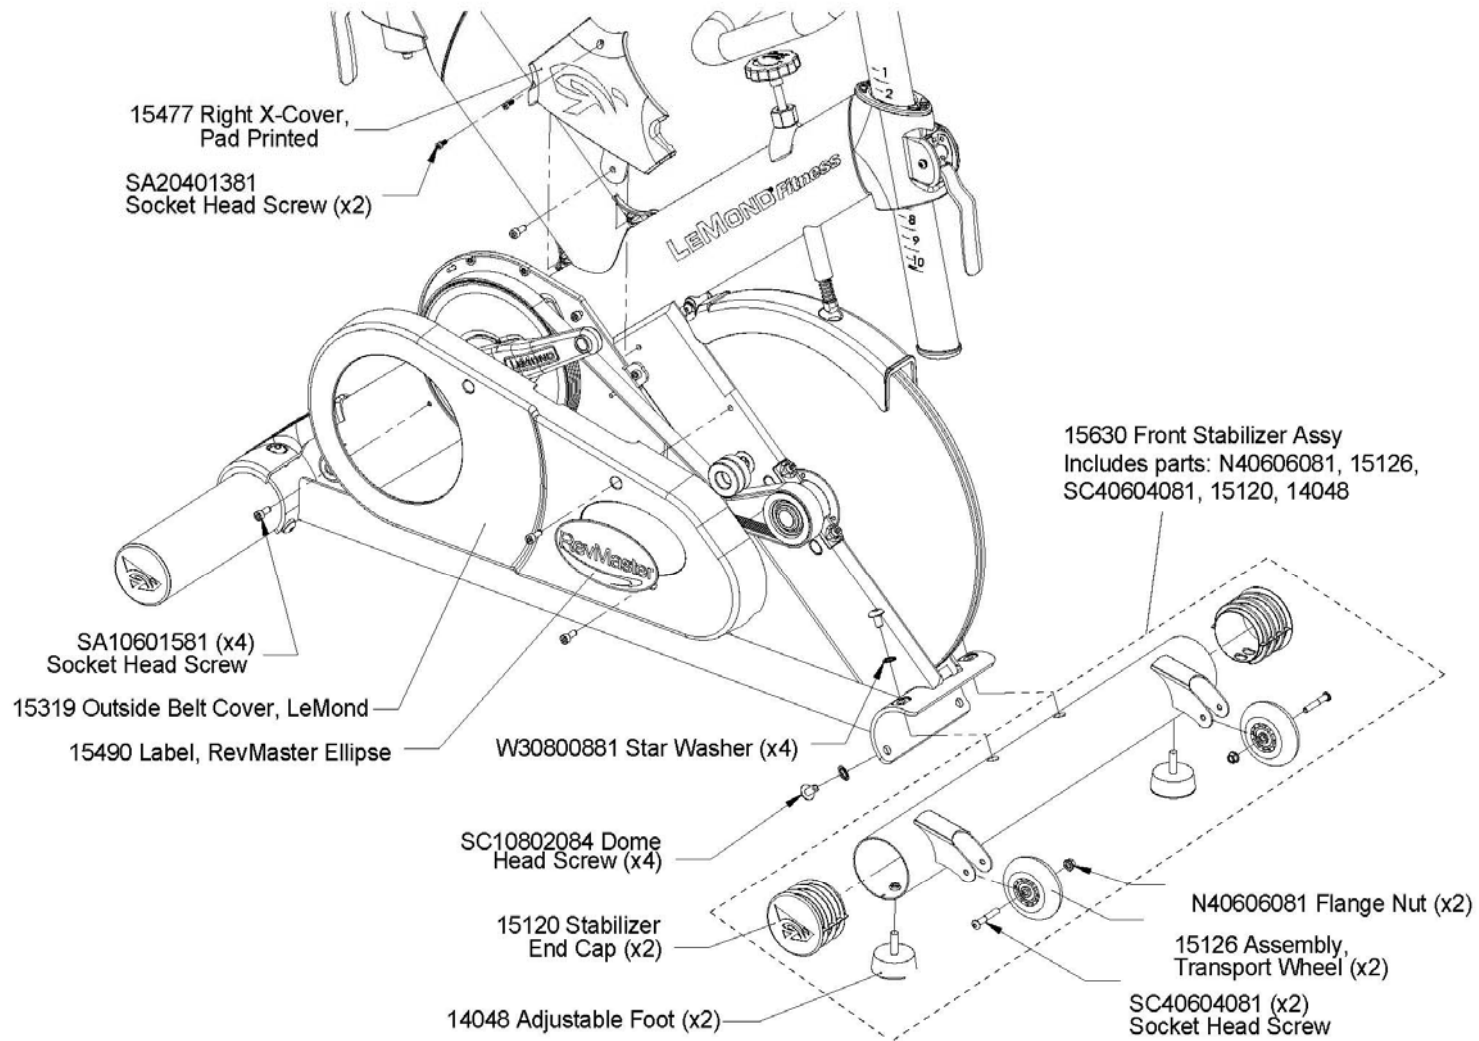

LeMond RevMaster Exploded Views

15100-6

Document NO: 300138

Rev. 5

2-16-09

Front Stabilizer/Belt Cover Exploded View

Left Side/Rear Stabilizer

15680 Handlebar Assembly

(Bottle Holder Assembly 15575 not included)

Seat Post Assembly

Drive System

15387 Flywheel,
Nickel Plated

14083 Flat Head
Screw, M6x16(x3)

15448 Flywheel
Hub Assy

SA40603581 Screw,
Socket (x4)

15422 Pillowblock Nut,
No Flange (x2)

15155 Pillowblock Nut (x2)

15382 Left Pillowblock,
Powdercoated, Yellow

Flywheel Assembly

15341 Brake Assembly

15526 Fender Assembly

(Shoulder Bolts 15193 & 15194 Not Included)