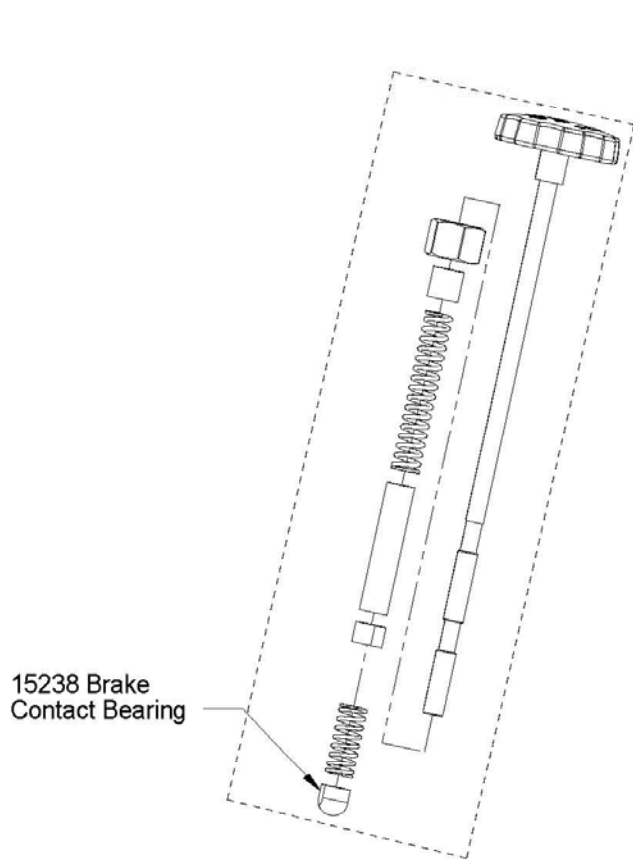

LeMond RevMaster Exploded Views

15100-6

Document NO: 300138

Rev. 5

2-16-09

Front Stabilizer/Belt Cover Exploded View

Left Side/Rear Stabilizer

15680 Handlebar Assembly

(Bottle Holder Assembly 15575 not included)

Seat Post Assembly

Drive System

15387 Flywheel,
Nickel Plated

14083 Flat Head
Screw, M6x16(x3)

15448 Flywheel
Hub Assy

SA40603581 Screw,
Socket (x4)

15422 Pillowblock Nut,
No Flange (x2)

15155 Pillowblock Nut (x2)

15382 Left Pillowblock,
Powdercoated, Yellow

Flywheel Assembly

15341 Brake Assembly

15526 Fender Assembly

(Shoulder Bolts 15193 & 15194 Not Included)