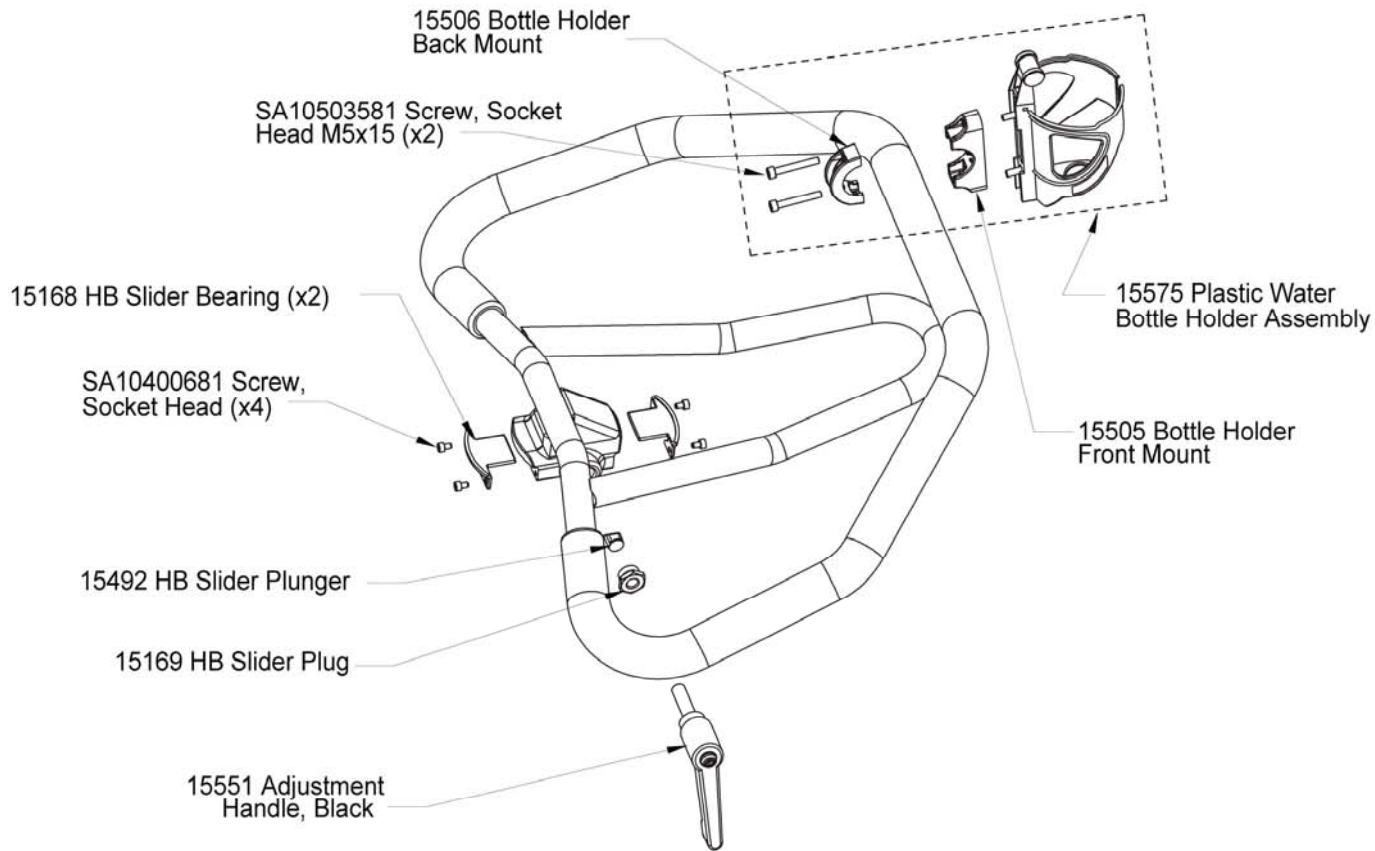

LeMond RevMaster Exploded Views

15100-6

Document NO: 300138

Rev. 5

2-16-09

Front Stabilizer/Belt Cover Exploded View

Left Side/Rear Stabilizer

15680 Handlebar Assembly

(Bottle Holder Assembly 15575 not included)

Seat Post Assembly

Drive System

15387 Flywheel,
Nickel Plated

14083 Flat Head
Screw, M6x16(x3)

15448 Flywheel
Hub Assy

SA40603581 Screw,
Socket (x4)

15422 Pillowblock Nut,
No Flange (x2)

15155 Pillowblock Nut (x2)

15382 Left Pillowblock,
Powdercoated, Yellow

Flywheel Assembly

15341 Brake Assembly

15526 Fender Assembly

(Shoulder Bolts 15193 & 15194 Not Included)