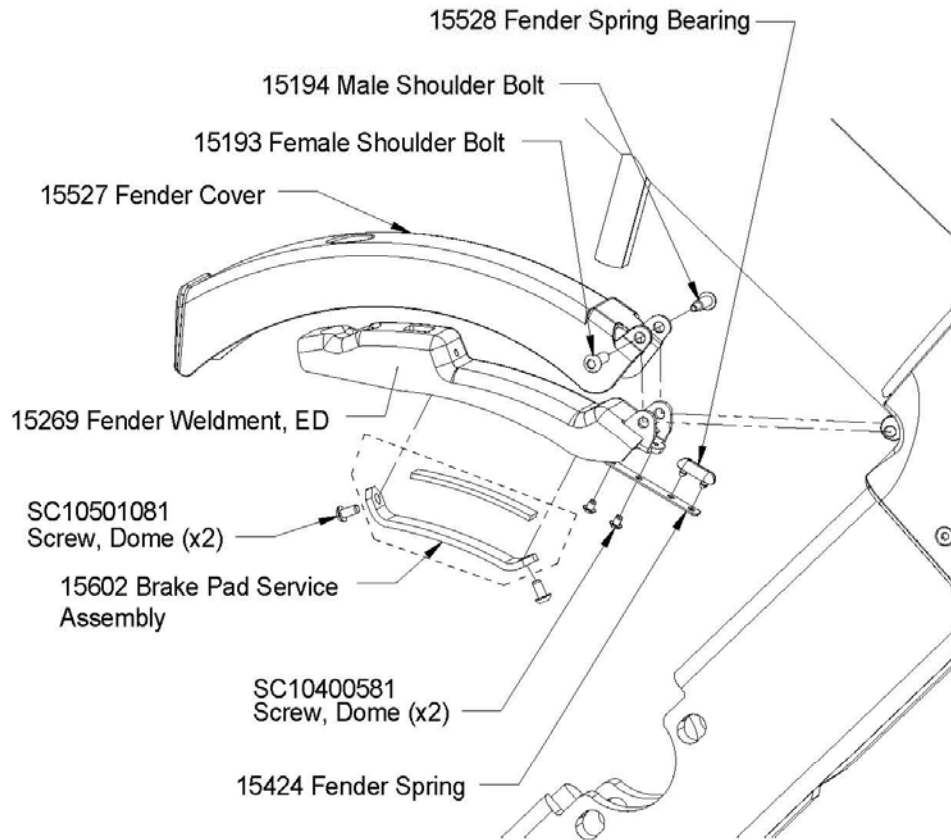

15526 Fender Assembly

(Shoulder Bolts 15193 & 15194 Not Included)