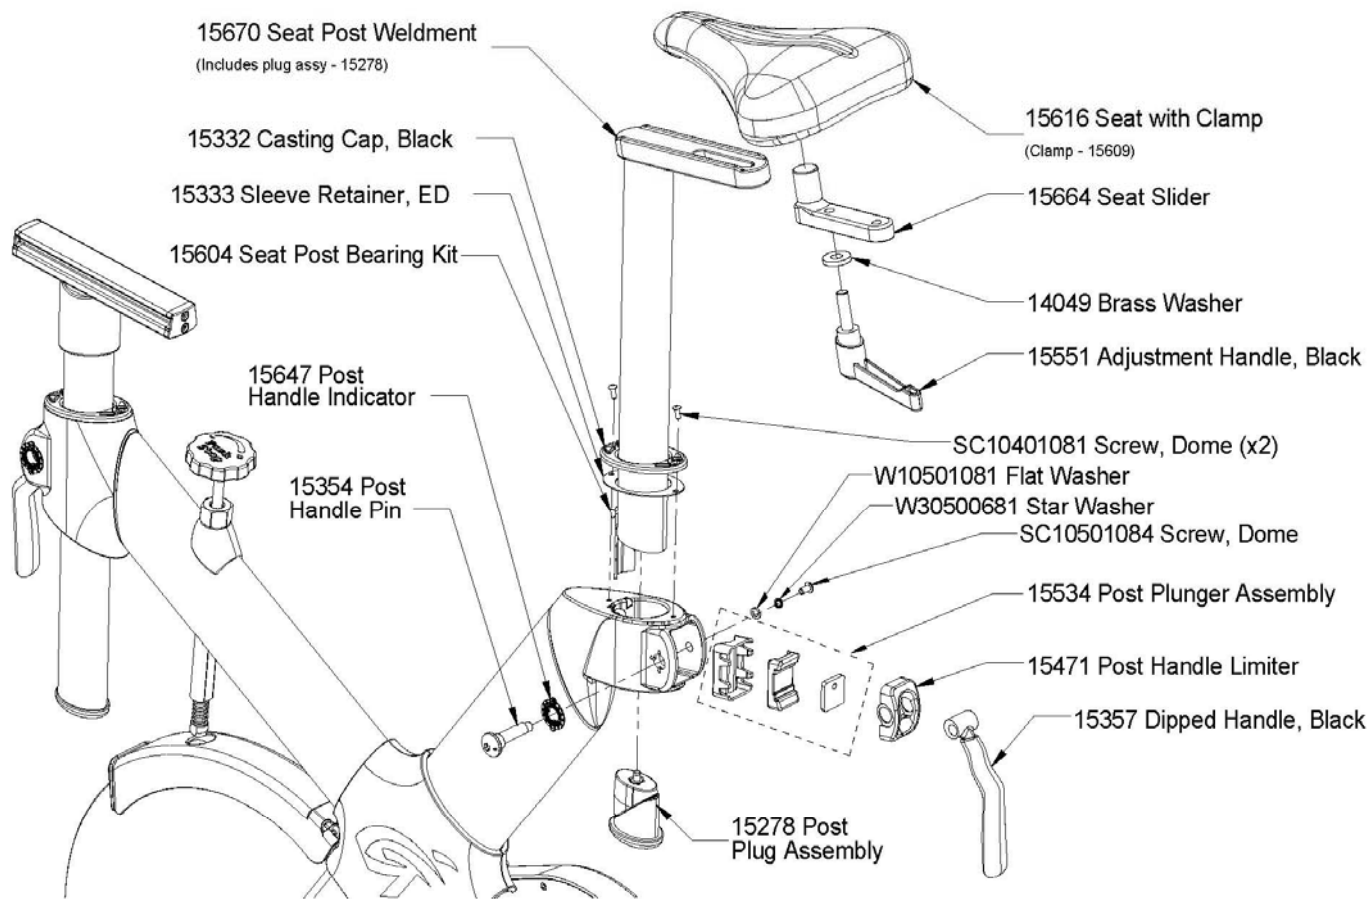

LeMond RevMaster Exploded Views

15100-6

Document NO: 300138

Rev. 5

2-16-09

Front Stabilizer/Belt Cover Exploded View

Left Side/Rear Stabilizer

15680 Handlebar Assembly

(Bottle Holder Assembly 15575 not included)

Seat Post Assembly

Drive System

15387 Flywheel,
Nickel Plated

14083 Flat Head
Screw, M6x16(x3)

15448 Flywheel
Hub Assy

SA40603581 Screw,
Socket (x4)

15422 Pillowblock Nut,
No Flange (x2)

15155 Pillowblock Nut (x2)

15382 Left Pillowblock,
Powdercoated, Yellow

Flywheel Assembly

15341 Brake Assembly

15526 Fender Assembly

(Shoulder Bolts 15193 & 15194 Not Included)