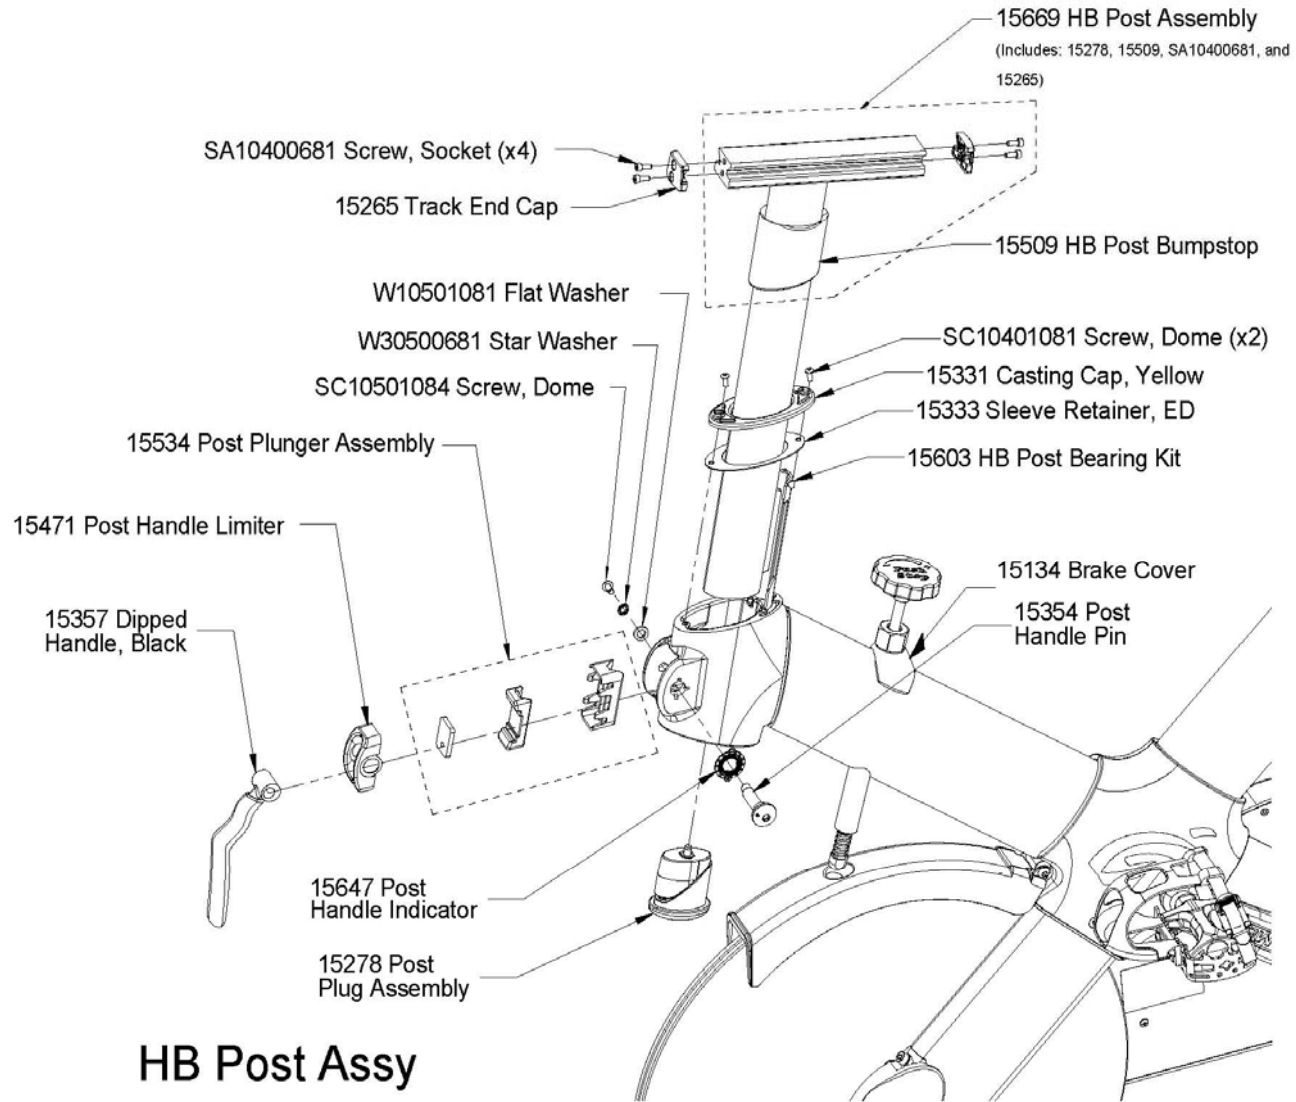

LeMond RevMaster Exploded Views

15100-6

Document NO: 300138

Rev. 5

2-16-09

Front Stabilizer/Belt Cover Exploded View

Left Side/Rear Stabilizer

15680 Handlebar Assembly

(Bottle Holder Assembly 15575 not included)

Seat Post Assembly

Drive System

15387 Flywheel,
Nickel Plated

14083 Flat Head
Screw, M6x16(x3)

15448 Flywheel
Hub Assy

SA40603581 Screw,
Socket (x4)

15422 Pillowblock Nut,
No Flange (x2)

15155 Pillowblock Nut (x2)

15382 Left Pillowblock,
Powdercoated, Yellow

Flywheel Assembly

15341 Brake Assembly

15526 Fender Assembly

(Shoulder Bolts 15193 & 15194 Not Included)