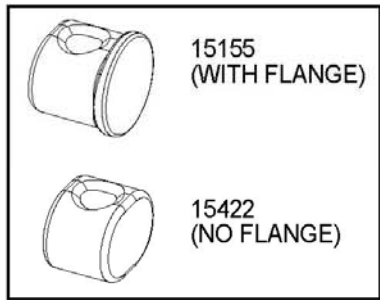

LeMond RevMaster Exploded Views

15100-6

Document NO: 300138

Rev. 5

2-16-09

Front Stabilizer/Belt Cover Exploded View

Left Side/Rear Stabilizer

15680 Handlebar Assembly

(Bottle Holder Assembly 15575 not included)

Seat Post Assembly

Drive System

15387 Flywheel,
Nickel Plated

14083 Flat Head
Screw, M6x16(x3)

15448 Flywheel
Hub Assy

SA40603581 Screw,
Socket (x4)

15422 Pillowblock Nut,
No Flange (x2)