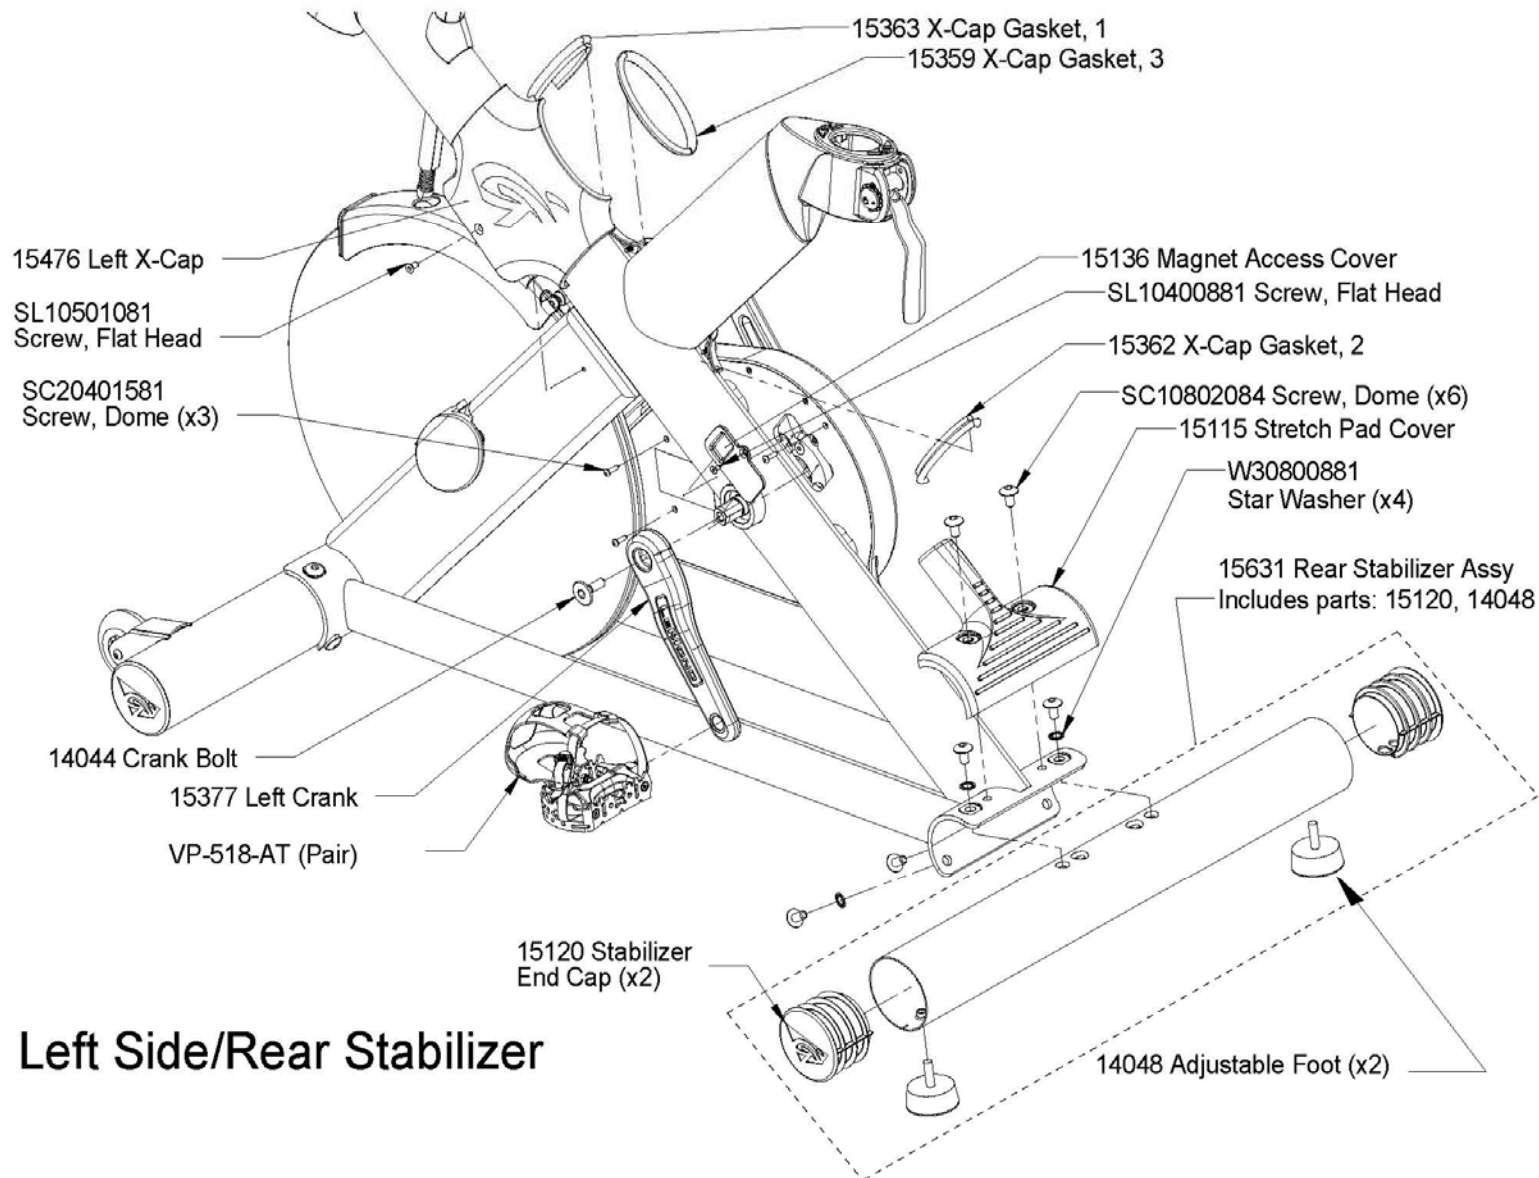

LeMond RevMaster Exploded Views

15100-6

Document NO: 300138

Rev. 5

2-16-09

Front Stabilizer/Belt Cover Exploded View

Left Side/Rear Stabilizer

15680 Handlebar Assembly

(Bottle Holder Assembly 15575 not included)

Seat Post Assembly

Drive System

15387 Flywheel,
Nickel Plated

14083 Flat Head
Screw, M6x16(x3)

15448 Flywheel
Hub Assy

SA40603581 Screw,
Socket (x4)

15422 Pillowblock Nut,
No Flange (x2)

15155 Pillowblock Nut (x2)

15382 Left Pillowblock,
Powdercoated, Yellow

Flywheel Assembly

15341 Brake Assembly

15526 Fender Assembly

(Shoulder Bolts 15193 & 15194 Not Included)