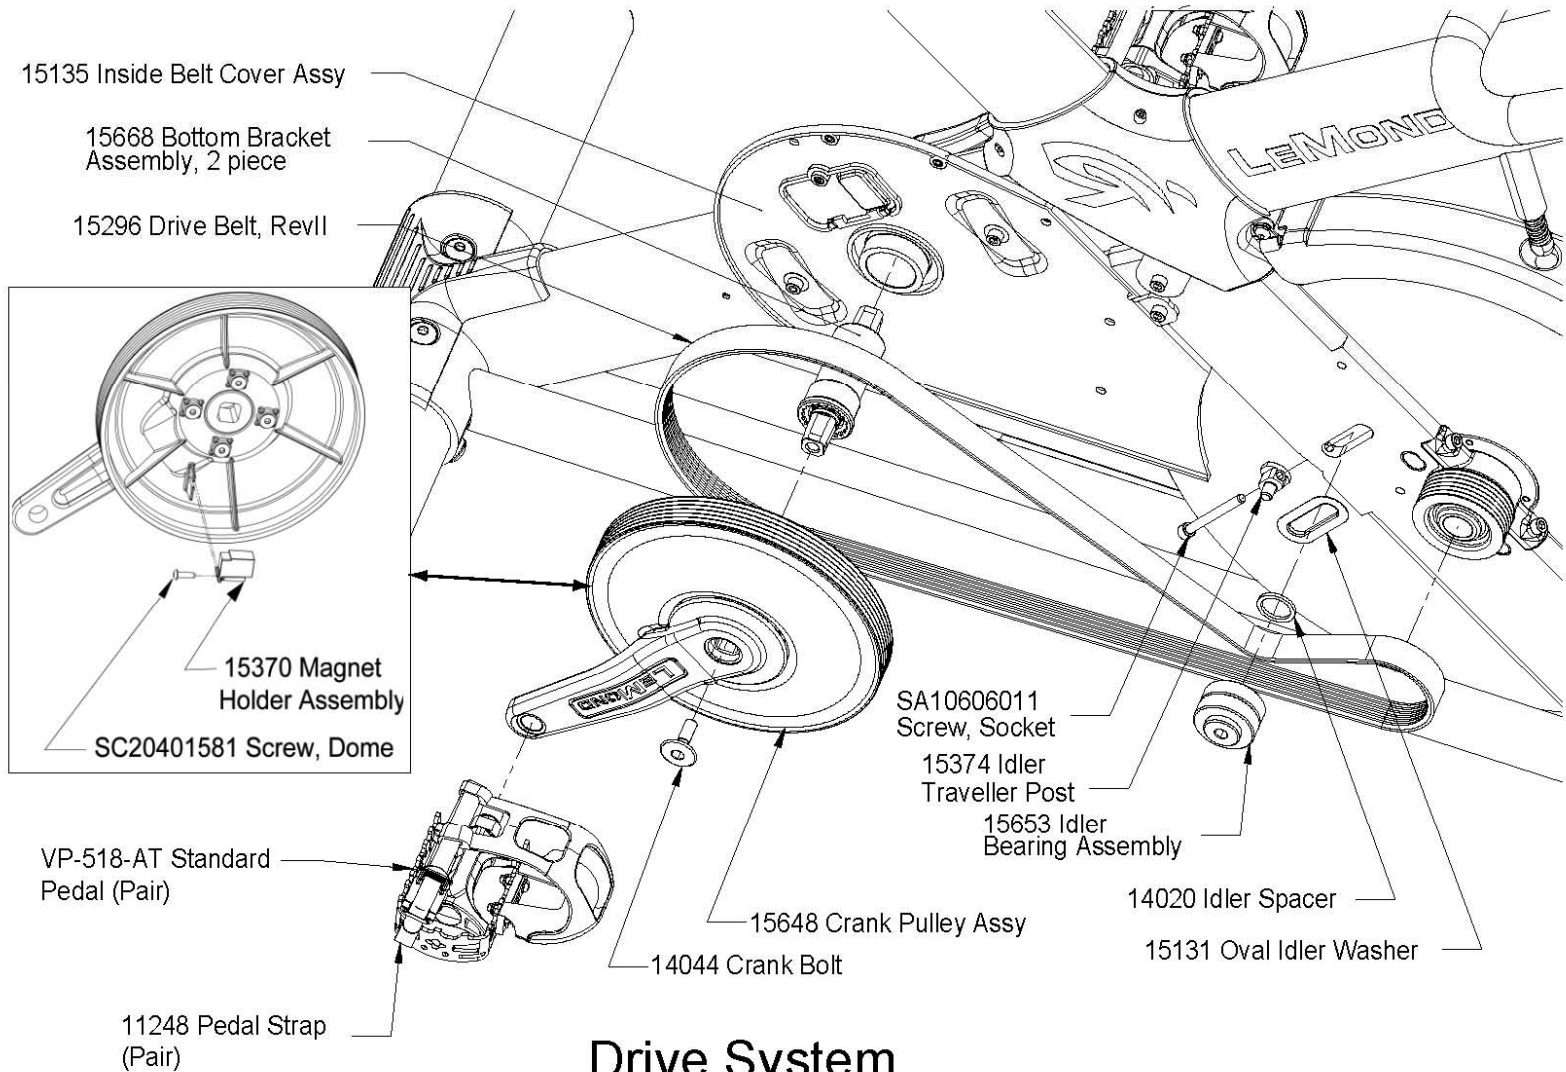

LeMond RevMaster Exploded Views

15100-6

Document NO: 300138

Rev. 5

2-16-09

Front Stabilizer/Belt Cover Exploded View

Left Side/Rear Stabilizer

15680 Handlebar Assembly

(Bottle Holder Assembly 15575 not included)

Seat Post Assembly

Drive System

15387 Flywheel,
Nickel Plated

14083 Flat Head
Screw, M6x16(x3)

15448 Flywheel
Hub Assy

SA40603581 Screw,
Socket (x4)

15422 Pillowblock Nut,
No Flange (x2)

15155 Pillowblock Nut (x2)

15382 Left Pillowblock,
Powdercoated, Yellow

Flywheel Assembly

15341 Brake Assembly

15526 Fender Assembly

(Shoulder Bolts 15193 & 15194 Not Included)