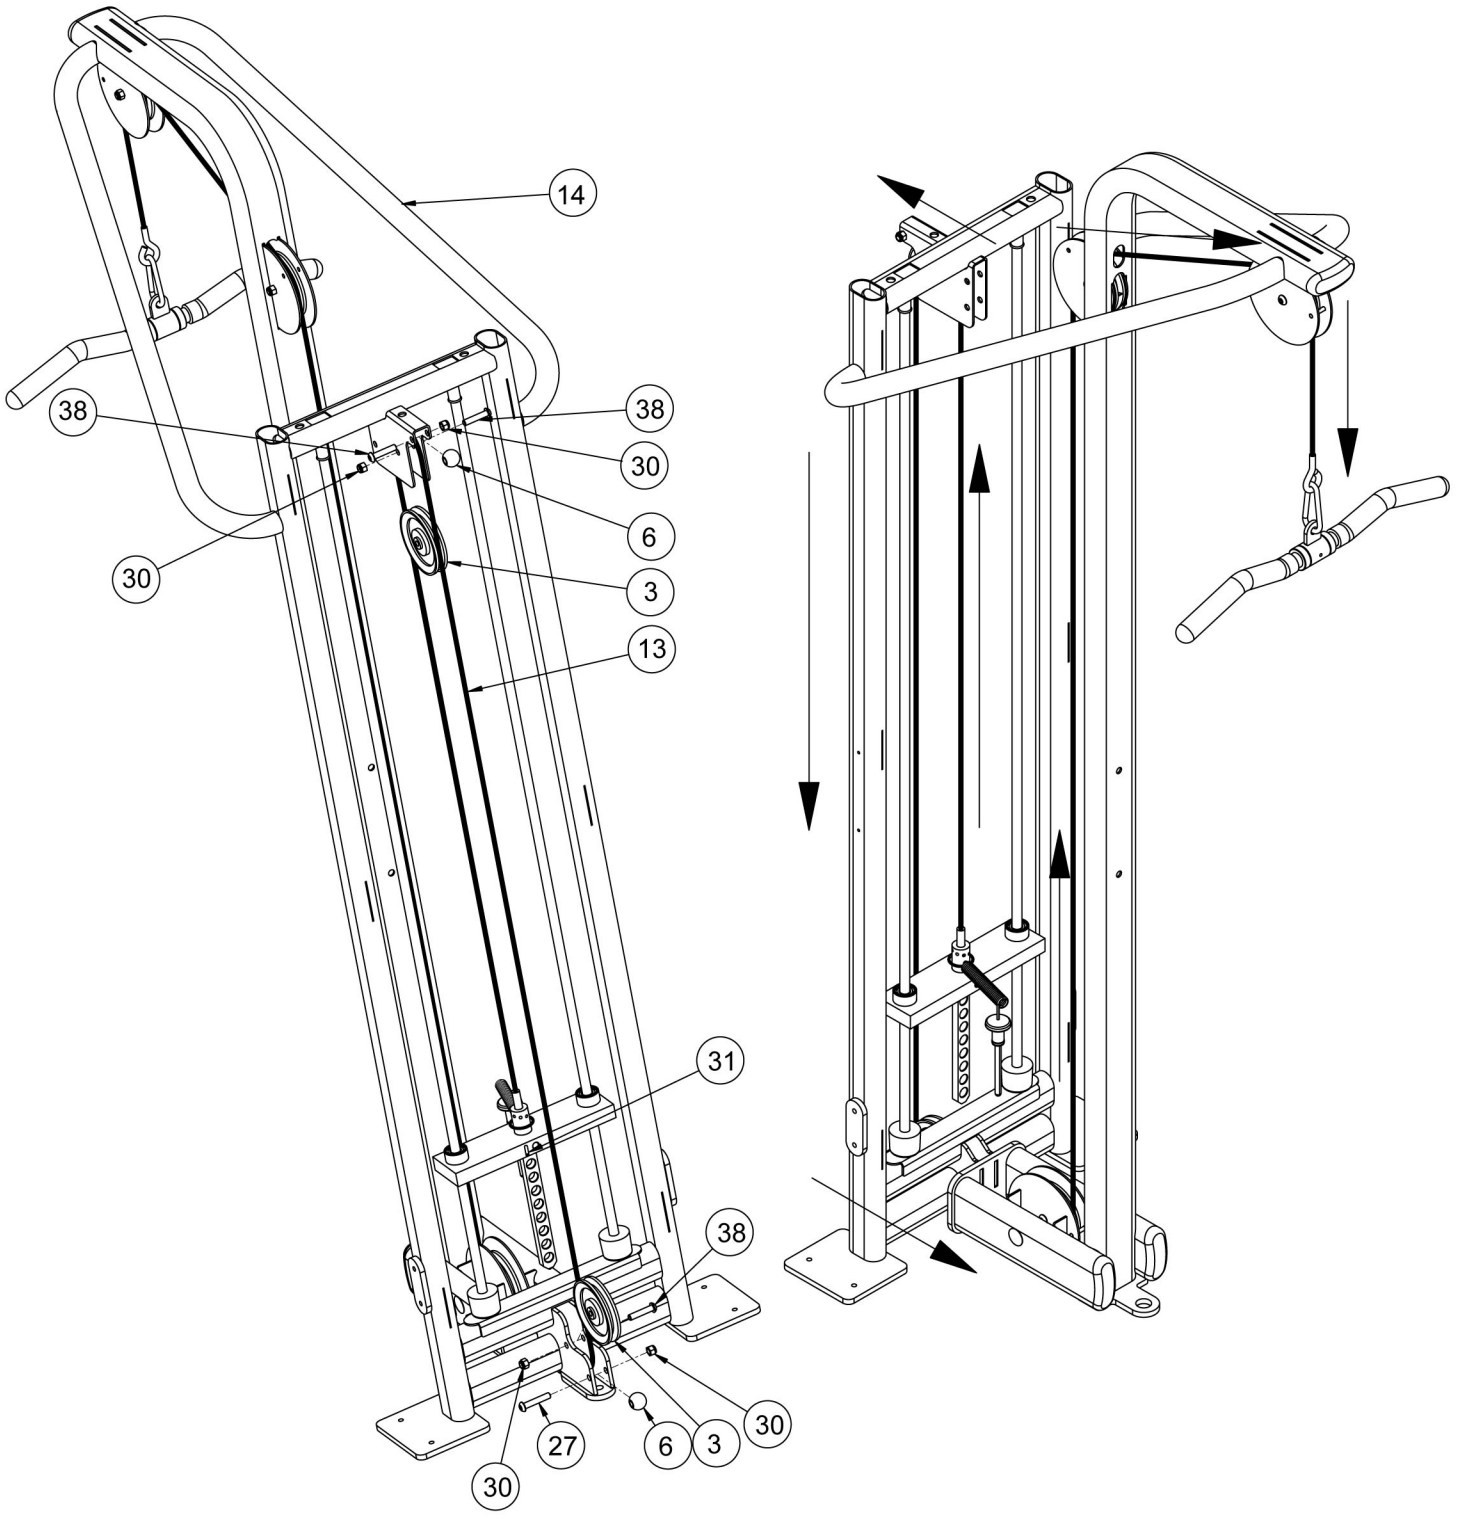

13080 Arm Extension Cable Routing

<u>Bulb Number</u>	<u>Part Numer</u>	<u>Description</u>
3	8014	PULLEY ASSEMBLY, 4.50 IN.
6	13000-322	ROLLER
13	13080-002	CABLE ASSEMBLY
14	13080-200	MAIN FRAME
27	HC700426	BHSCS .375-16 X 2.00
30	HN704901	LOCKNUT, .375-16 NYLON
31	HP286819	SPIRAL PIN .188 X 1.12
38	JC700424	BHSCS .375-16 X 1.75