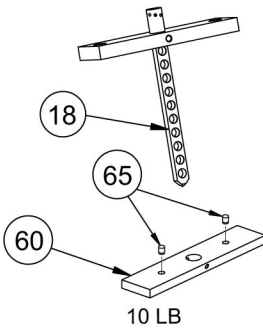

71	13000-345	TRIM, STRAIGHT
K1	13000K003	KIT, WATER BOTTLE HOLDER

13080 Arm Extension Handle Assembly

<u>Bulb Number</u>	<u>Part Number</u>	<u>Description</u>
1	2205	GRIP 10.00 FOAM
2	13000-399	VR PLAQUE
3	8014	PULLEY ASSEMBLY, 4.50 IN.
13	13080-002	CABLE ASSEMBLY
14	13080-200	MAIN FRAME
25	GQ000206	SNAP LINK
30	HN704901	LOCKNUT, .375-16 NYLON
38	JC700424	BHSCS .375-16 X 1.75
41	PP130002	INSERT, DOMED PLASTIC

13080 Arm Extension Cable Routing

<u>Bulb Number</u>	<u>Part Numer</u>	<u>Description</u>
3	8014	PULLEY ASSEMBLY, 4.50 IN.
6	13000-322	ROLLER
13	13080-002	CABLE ASSEMBLY
14	13080-200	MAIN FRAME
27	HC700426	BHSCS .375-16 X 2.00
30	HN704901	LOCKNUT, .375-16 NYLON
31	HP286819	SPIRAL PIN .188 X 1.12
38	JC700424	BHSCS .375-16 X 1.75

13080 Arm Extension Weight Assembly

LIGHT STACK

STANDARD STACK

<u>Bulb Number</u>	<u>Part Number</u>	<u>Description</u>
4	12210-347	GUIDE ROD CAP
5	12210-348	GUIDE ROD CAP
9	13000-364	BEARING, FLANGE
12	13040-336	WT ROD .625 DIA X 66.43
18	4700C073	C/TOP WT 10-3 x 12
20	BH030207	Pin, Weight Selector
21	BR030206	RETAINING RING
22	BR030220	Internal Retaining Ring 1.250
23	BS070208	COMPRESSION SPRING
34	HS720004	Felt Washer, .641 1.250 .125 T
43	PR060005	BUMPER, WEIGHT
52	13000-101	HALF WEIGHT OPTION 5LBS
53	13000-102	HALF WEIGHT OPTION 7.5LB
56	13000-030	WEIGHT PLATE PACK (LIGHT)
57	13000-034	WEIGHT PLATE PACK (STANDARD)
58	4800-557	WT PLATE DECAL (10-150)
59	13000-552	DECAL, WEIGHT PLATE 10-220
60	4700-337	10 LB WEIGHT PLATES
61	4700-338	WEIGHT PLATE 15 LB
64	13000-385	BUMPER STOP
65	FB130216	BUSHING, WEIGHT STACK