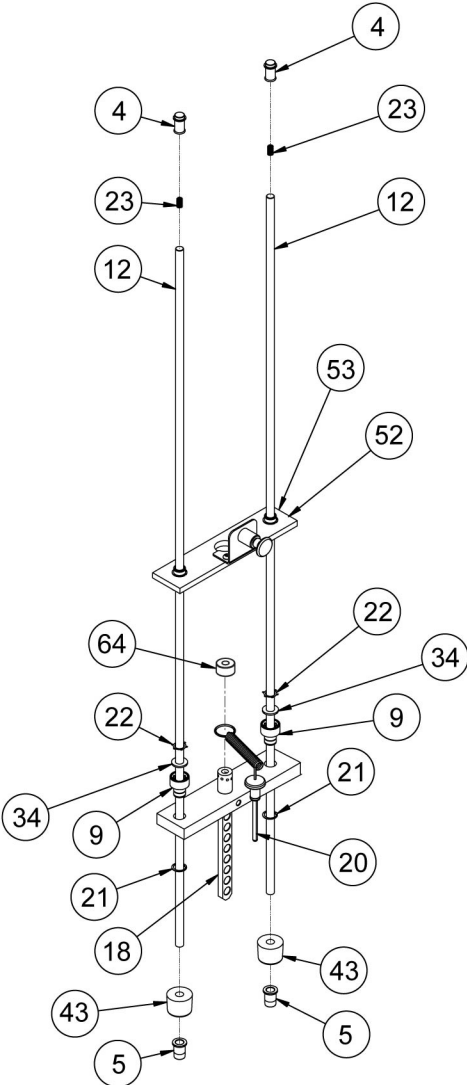

71	13000-345	TRIM, STRAIGHT
K1	13000K003	KIT, WATER BOTTLE HOLDER

13080 Arm Extension Handle Assembly

<u>Bulb Number</u>	<u>Part Number</u>	<u>Description</u>
1	2205	GRIP 10.00 FOAM
2	13000-399	VR PLAQUE
3	8014	PULLEY ASSEMBLY, 4.50 IN.
13	13080-002	CABLE ASSEMBLY
14	13080-200	MAIN FRAME
25	GQ000206	SNAP LINK
30	HN704901	LOCKNUT, .375-16 NYLON
38	JC700424	BHSCS .375-16 X 1.75
41	PP130002	INSERT, DOMED PLASTIC

13080 Arm Extension Cable Routing

<u>Bulb Number</u>	<u>Part Numer</u>	<u>Description</u>
3	8014	PULLEY ASSEMBLY, 4.50 IN.
6	13000-322	ROLLER
13	13080-002	CABLE ASSEMBLY
14	13080-200	MAIN FRAME
27	HC700426	BHSCS .375-16 X 2.00
30	HN704901	LOCKNUT, .375-16 NYLON
31	HP286819	SPIRAL PIN .188 X 1.12
38	JC700424	BHSCS .375-16 X 1.75

13080 Arm Extension Weight Assembly

LIGHT STACK

STANDARD STACK

<u>Bulb Number</u>	<u>Part Number</u>	<u>Description</u>
4	12210-347	GUIDE ROD CAP
5	12210-348	GUIDE ROD CAP
9	13000-364	BEARING, FLANGE
12	13040-336	WT ROD .625 DIA X 66.43
18	4700C073	C/TOP WT 10-3 x 12
20	BH030207	Pin, Weight Selector
21	BR030206	RETAINING RING
22	BR030220	Internal Retaining Ring 1.250
23	BS070208	COMPRESSION SPRING
34	HS720004	Felt Washer, .641 1.250 .125 T
43	PR060005	BUMPER, WEIGHT
52	13000-101	HALF WEIGHT OPTION 5LBS
53	13000-102	HALF WEIGHT OPTION 7.5LB
56	13000-030	WEIGHT PLATE PACK (LIGHT)
57	13000-034	WEIGHT PLATE PACK (STANDARD)
58	4800-557	WT PLATE DECAL (10-150)
59	13000-552	DECAL, WEIGHT PLATE 10-220
60	4700-337	10 LB WEIGHT PLATES
61	4700-338	WEIGHT PLATE 15 LB
64	13000-385	BUMPER STOP
65	FB130216	BUSHING, WEIGHT STACK