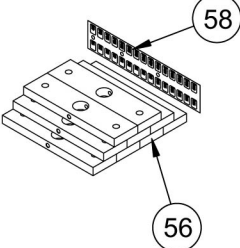

71	13000-345	TRIM, STRAIGHT
K1	13000K003	KIT, WATER BOTTLE HOLDER

13080 Arm Extension Handle Assembly

<u>Bulb Number</u>	<u>Part Number</u>	<u>Description</u>
1	2205	GRIP 10.00 FOAM
2	13000-399	VR PLAQUE
3	8014	PULLEY ASSEMBLY, 4.50 IN.
13	13080-002	CABLE ASSEMBLY
14	13080-200	MAIN FRAME
25	GQ000206	SNAP LINK
30	HN704901	LOCKNUT, .375-16 NYLON
38	JC700424	BHSCS .375-16 X 1.75
41	PP130002	INSERT, DOMED PLASTIC

13080 Arm Extension Cable Routing

<u>Bulb Number</u>	<u>Part Numer</u>	<u>Description</u>
3	8014	PULLEY ASSEMBLY, 4.50 IN.
6	13000-322	ROLLER
13	13080-002	CABLE ASSEMBLY
14	13080-200	MAIN FRAME
27	HC700426	BHSCS .375-16 X 2.00
30	HN704901	LOCKNUT, .375-16 NYLON
31	HP286819	SPIRAL PIN .188 X 1.12
38	JC700424	BHSCS .375-16 X 1.75

13080 Arm Extension Weight Assembly

LIGHT STACK

STANDARD STACK

<u>Bulb Number</u>	<u>Part Number</u>	<u>Description</u>
4	12210-347	GUIDE ROD CAP
5	12210-348	GUIDE ROD CAP
9	13000-364	BEARING, FLANGE
12	13040-336	WT ROD .625 DIA X 66.43
18	4700C073	C/TOP WT 10-3 x 12
20	BH030207	Pin, Weight Selector
21	BR030206	RETAINING RING
22	BR030220	Internal Retaining Ring 1.250
23	BS070208	COMPRESSION SPRING
34	HS720004	Felt Washer, .641 1.250 .125 T
43	PR060005	BUMPER, WEIGHT
52	13000-101	HALF WEIGHT OPTION 5LBS
53	13000-102	HALF WEIGHT OPTION 7.5LB
56	13000-030	WEIGHT PLATE PACK (LIGHT)
57	13000-034	WEIGHT PLATE PACK (STANDARD)
58	4800-557	WT PLATE DECAL (10-150)
59	13000-552	DECAL, WEIGHT PLATE 10-220
60	4700-337	10 LB WEIGHT PLATES
61	4700-338	WEIGHT PLATE 15 LB
64	13000-385	BUMPER STOP
65	FB130216	BUSHING, WEIGHT STACK