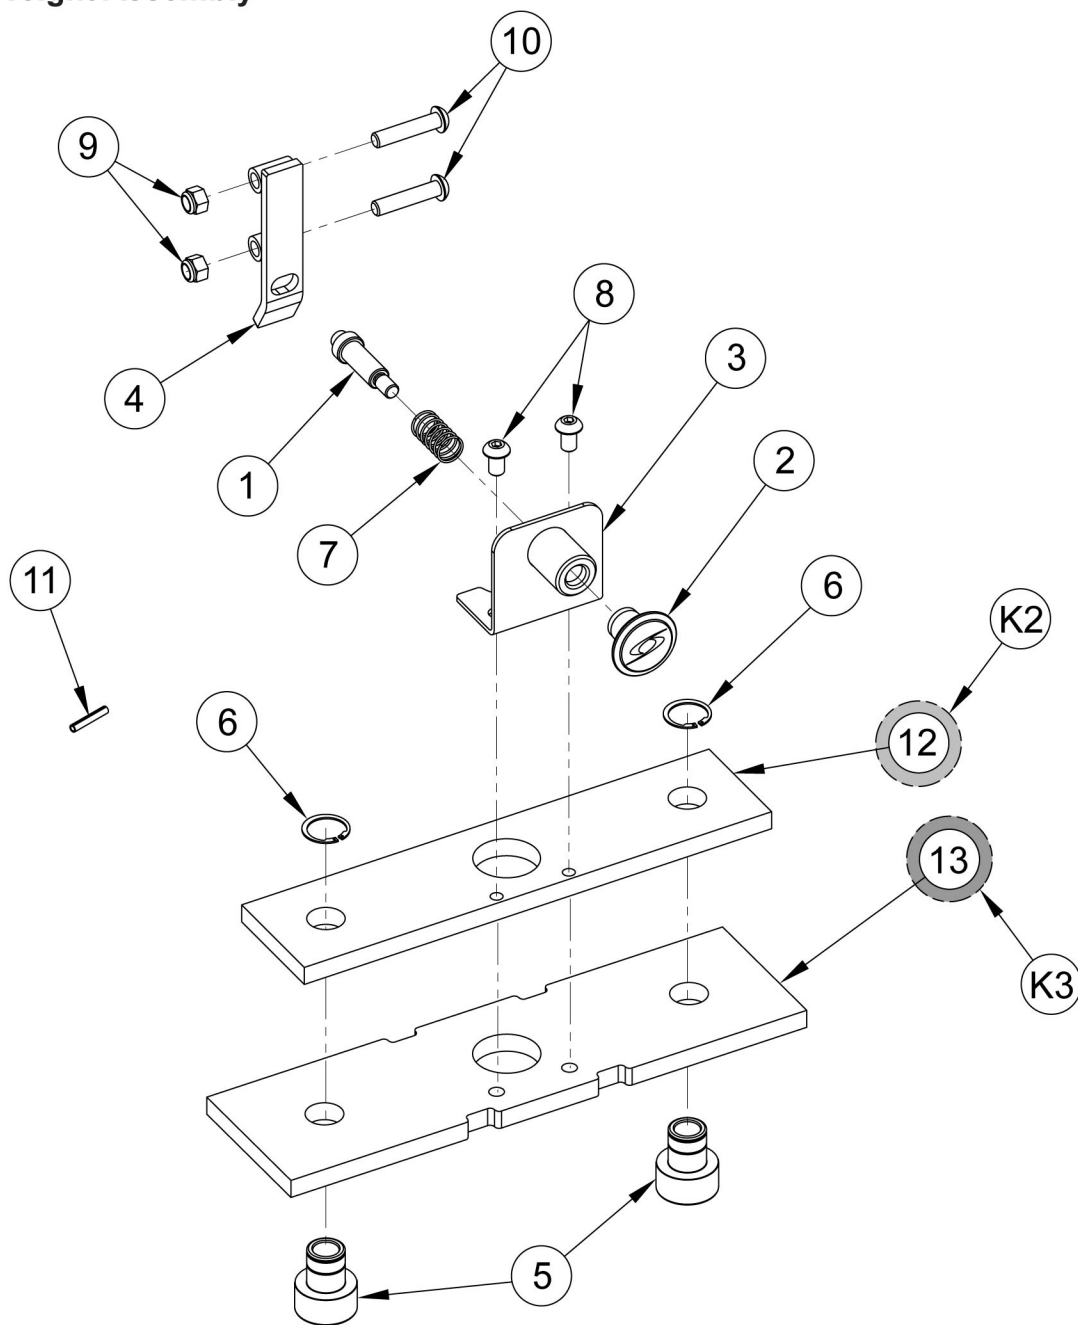

13080 Arm Extension Cable Routing

<u>Bulb Number</u>	<u>Part Numer</u>	<u>Description</u>
3	8014	PULLEY ASSEMBLY, 4.50 IN.
6	13000-322	ROLLER
13	13080-002	CABLE ASSEMBLY
14	13080-200	MAIN FRAME
27	HC700426	BHSCS .375-16 X 2.00
30	HN704901	LOCKNUT, .375-16 NYLON
31	HP286819	SPIRAL PIN .188 X 1.12
38	JC700424	BHSCS .375-16 X 1.75

13080 Arm Extension Weight Assembly

LIGHT STACK

STANDARD STACK

<u>Bulb Number</u>	<u>Part Number</u>	<u>Description</u>
4	12210-347	GUIDE ROD CAP
5	12210-348	GUIDE ROD CAP
9	13000-364	BEARING, FLANGE
12	13040-336	WT ROD .625 DIA X 66.43
18	4700C073	C/TOP WT 10-3 x 12
20	BH030207	Pin, Weight Selector
21	BR030206	RETAINING RING
22	BR030220	Internal Retaining Ring 1.250
23	BS070208	COMPRESSION SPRING
34	HS720004	Felt Washer, .641 1.250 .125 T
43	PR060005	BUMPER, WEIGHT
52	13000-101	HALF WEIGHT OPTION 5LBS
53	13000-102	HALF WEIGHT OPTION 7.5LB
56	13000-030	WEIGHT PLATE PACK (LIGHT)
57	13000-034	WEIGHT PLATE PACK (STANDARD)
58	4800-557	WT PLATE DECAL (10-150)
59	13000-552	DECAL, WEIGHT PLATE 10-220
60	4700-337	10 LB WEIGHT PLATES
61	4700-338	WEIGHT PLATE 15 LB
64	13000-385	BUMPER STOP
65	FB130216	BUSHING, WEIGHT STACK

13080 Arm Extension Half Weight Assembly

NOTE: Items shown are in both K2 and K3 kits.

<u>Bulb Number</u>	<u>Part Number</u>	<u>Description</u>
1	8229	PIN, DETENT
2	11040-440	KNOB
3	13000-206	W/ HALF WEIGHT LATCH
4	13000-208	P/ LATCH
5	13000-364	BEARING, FLANGE
6	BR030206	RETAINING RING
7	BS070201	COM SPRING .56 x .66 1.50 LG
8	HC700414	BHSCS .375-16 X .625
9	HN704901	LOCKNUT, .375-16 NYLON
10	JC700424	BHSCS .375-16 X 1.75
11	HP286819	SPIRAL PIN .188 X 1.12
12	13000-352	C HALF WEIGHT 5 LBS
13	13000-363	C HALF WEIGHT 7.5 LBS
K2	13000K004	KIT, HALF WEIGHT 5 LBS
K3	13000K005	KIT, HALF WEIGHT 7.5 LBS