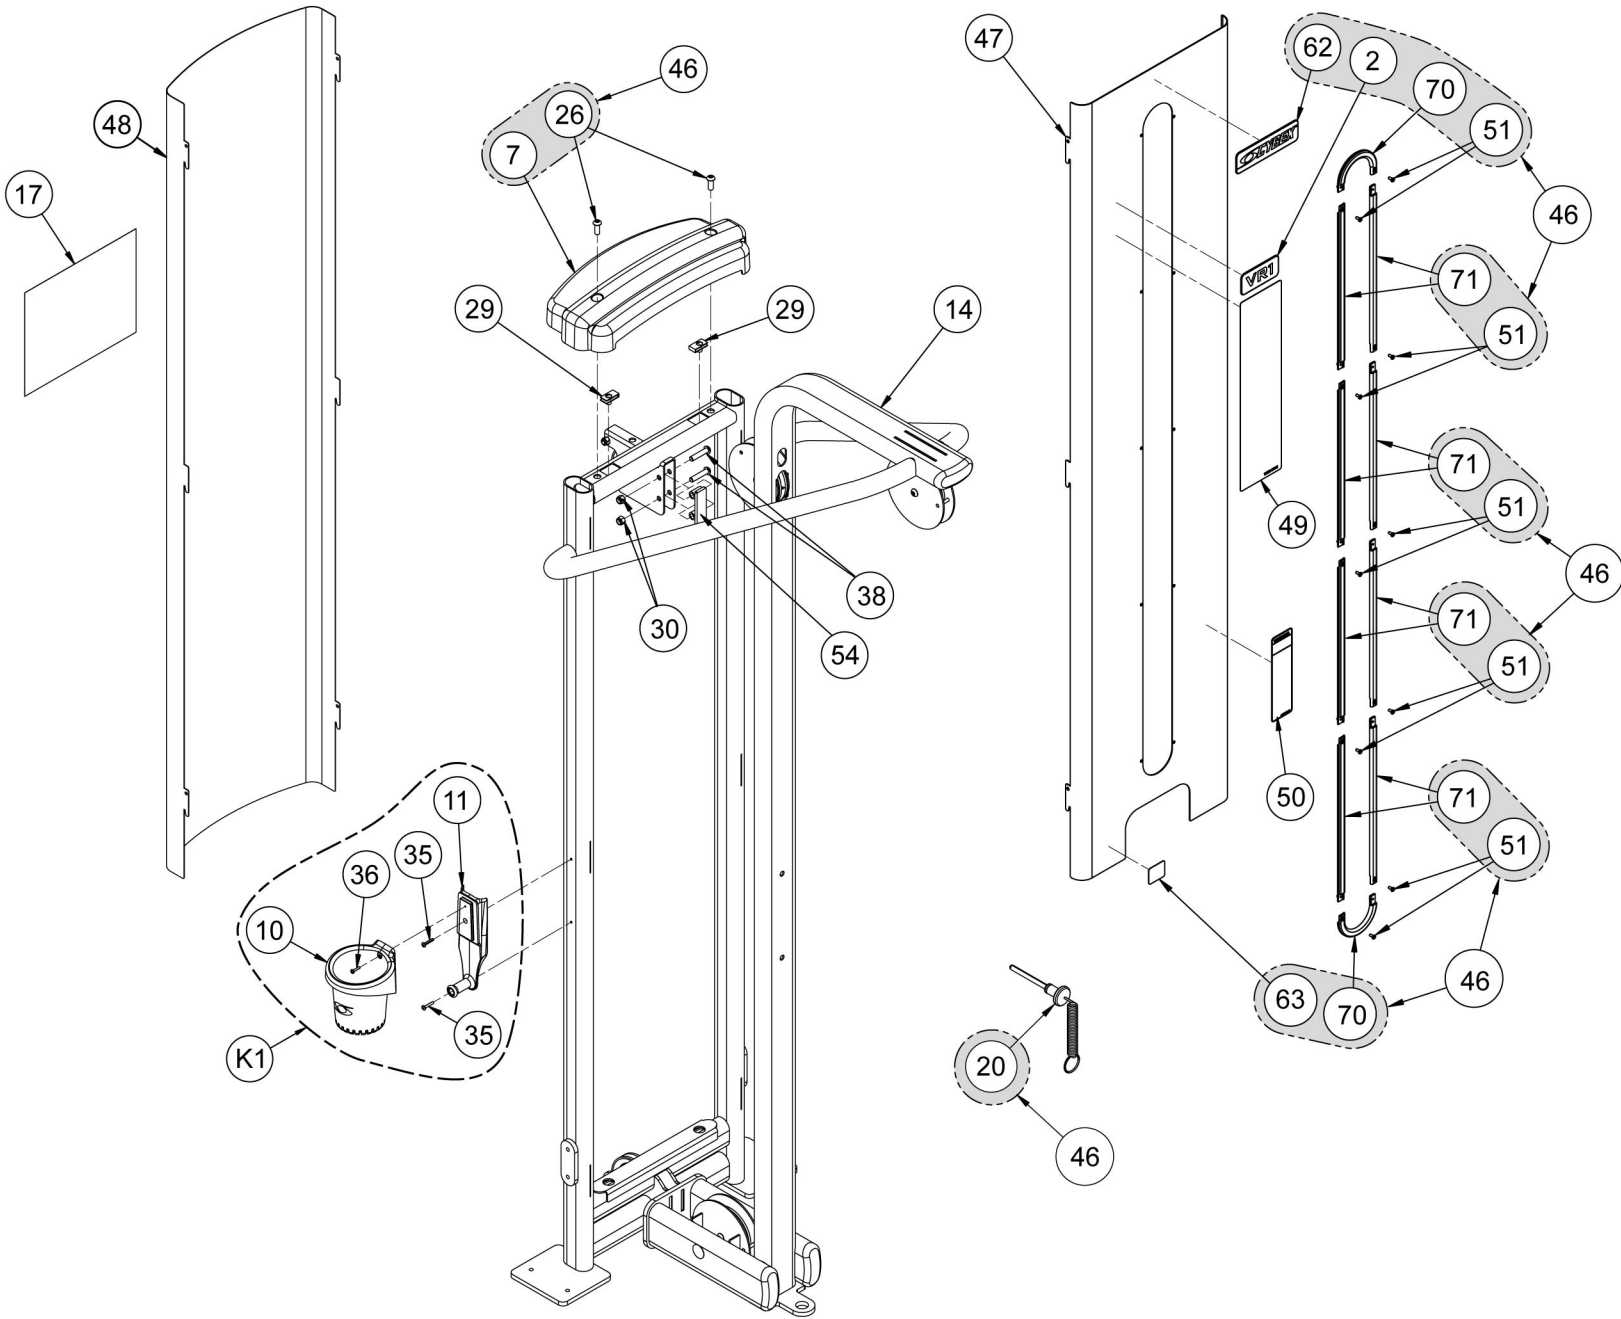

13080 Arm Extension Main Assembly

<u>Bulb Number</u>	<u>Part Number</u>	<u>Description</u>
3	8014	PULLEY ASSEMBLY, 4.50 IN.
6	13000-322	ROLLER
8	13000-353	FOOT PAD
14	13080-200	MAIN FRAME
15	13130-201	LEG RH
16	13130-202	LEG LH
27	HC700426	BHSCS .375-16 X 2.00
28	HC700430	BHSCS .375-16 X 2.50
30	HN704901	LOCKNUT, .375-16 NYLON
32	HS-60531	BOLT, BHSC .375-16 X .75 BLK ZINC
33	HS-60536	BOLT, BHSC .375-16 x 2.00 BLK ZINC
37	HW-60085	WASHER, USS .312 BLK ZINC
38	JC700424	BHSCS .375-16 X 1.75
39	JS347400	LOCKWASHER, INT TOOTH .375
40	PN660200	INSERT, PLASTIC
41	PP130002	INSERT, DOMED PLASTIC
42	PP130003	INSERT, DOMED PLASTIC
45	4800-188	BACK PAD

13080 Arm Extension Panel Assembly

<u>Bulb Number</u>	<u>Part Number</u>	<u>Description</u>	
2	13000-399	VR PLAQUE	
7	13000-342	MOLDED TOP CAP	
10	13000-400	WATER BOTTLE HOLDER	
11	13000-403	MOUNT, WATER BOTTLE HOLDER	
14	13080-200	MAIN FRAME	
17	3900-441	DECAL, CYBEX, BLACK	
17	3900-442	DECAL, CYBEX, SILVER	
26	HC700417	BHSCS .375-16 X 1.00	
29	HF700000	PANEL FASTNER, .375-16 , U TYPE	
30	HN704901	LOCKNUT, .375-16 NYLON	
35	HT512517	TAP SC 10-24 X 1.00 TYPE WB PN HD PHIL BLK	
36	HT552515	TAP SC NO. 8-16 X? .75 PLASTITE PN HD PHIL BLK	
38	JC700424	BHSCS .375-16 X 1.75	
46	13040-100	TRIM EDGE KIT	
47	13040-322-90	FRONT PANEL	Platinum Sparkle
47	13040-322-91	FRONT PANEL	Textured White
47	13040-322-92	FRONT PANEL	Silver Vein
47	13040-322-95	FRONT PANEL	Black Chrome
47	13040-322-97	FRONT PANEL	Textured Black
47	13040-322-98	FRONT PANEL	Custom Paint
47	13040-322-99	FRONT PANEL	Metal Tone Gold
48	13040-324-90	BACK PANEL	Platinum Sparkle
48	13040-324-91	BACK PANEL	Textured White
48	13040-324-92	BACK PANEL	Silver Vein
48	13040-324-95	BACK PANEL	Black Chrome