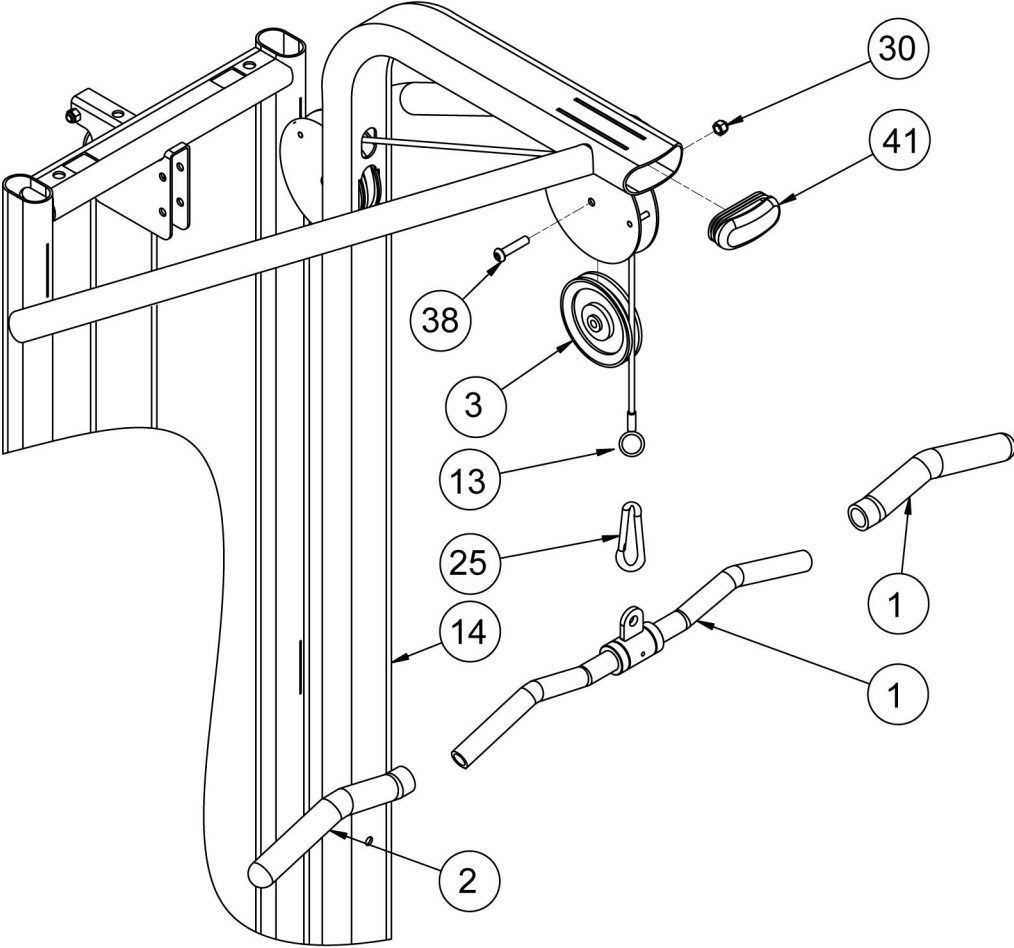

13080 Arm Extension Panel Assembly

<u>Bulb Number</u>	<u>Part Number</u>	<u>Description</u>	
2	13000-399	VR PLAQUE	
7	13000-342	MOLDED TOP CAP	
10	13000-400	WATER BOTTLE HOLDER	
11	13000-403	MOUNT, WATER BOTTLE HOLDER	
14	13080-200	MAIN FRAME	
17	3900-441	DECAL, CYBEX, BLACK	
17	3900-442	DECAL, CYBEX, SILVER	
26	HC700417	BHSCS .375-16 X 1.00	
29	HF700000	PANEL FASTNER, .375-16 , U TYPE	
30	HN704901	LOCKNUT, .375-16 NYLON	
35	HT512517	TAP SC 10-24 X 1.00 TYPE WB PN HD PHIL BLK	
36	HT552515	TAP SC NO. 8-16 X? .75 PLASTITE PN HD PHIL BLK	
38	JC700424	BHSCS .375-16 X 1.75	
46	13040-100	TRIM EDGE KIT	
47	13040-322-90	FRONT PANEL	Platinum Sparkle
47	13040-322-91	FRONT PANEL	Textured White
47	13040-322-92	FRONT PANEL	Silver Vein
47	13040-322-95	FRONT PANEL	Black Chrome
47	13040-322-97	FRONT PANEL	Textured Black
47	13040-322-98	FRONT PANEL	Custom Paint
47	13040-322-99	FRONT PANEL	Metal Tone Gold
48	13040-324-90	BACK PANEL	Platinum Sparkle
48	13040-324-91	BACK PANEL	Textured White
48	13040-324-92	BACK PANEL	Silver Vein
48	13040-324-95	BACK PANEL	Black Chrome

71	13000-345	TRIM, STRAIGHT
K1	13000K003	KIT, WATER BOTTLE HOLDER

13080 Arm Extension Handle Assembly

<u>Bulb Number</u>	<u>Part Number</u>	<u>Description</u>
1	2205	GRIP 10.00 FOAM
2	13000-399	VR PLAQUE
3	8014	PULLEY ASSEMBLY, 4.50 IN.
13	13080-002	CABLE ASSEMBLY
14	13080-200	MAIN FRAME
25	GQ000206	SNAP LINK
30	HN704901	LOCKNUT, .375-16 NYLON
38	JC700424	BHSCS .375-16 X 1.75
41	PP130002	INSERT, DOMED PLASTIC