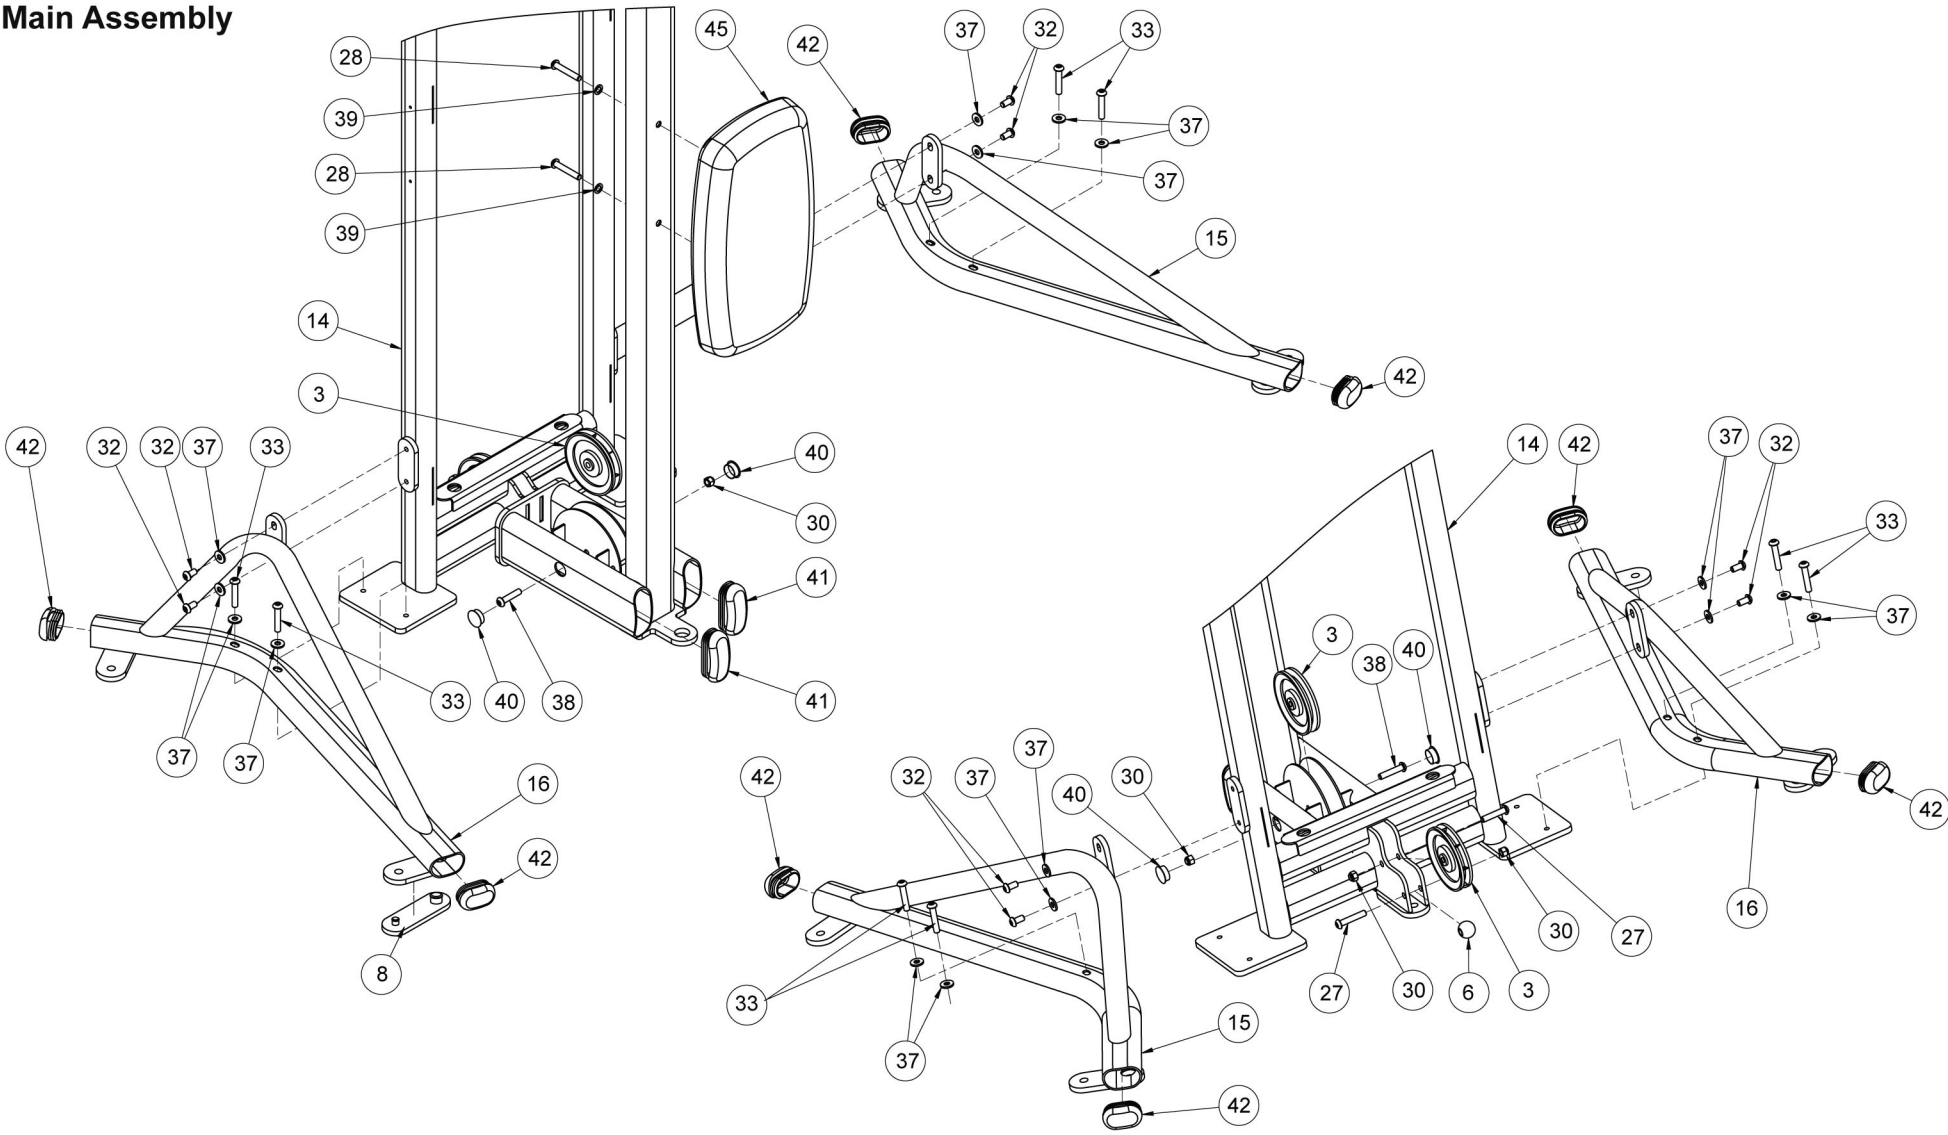

13080 Arm Extension Main Assembly

<u>Bulb Number</u>	<u>Part Number</u>	<u>Description</u>
3	8014	PULLEY ASSEMBLY, 4.50 IN.
6	13000-322	ROLLER
8	13000-353	FOOT PAD
14	13080-200	MAIN FRAME
15	13130-201	LEG RH
16	13130-202	LEG LH
27	HC700426	BHSCS .375-16 X 2.00
28	HC700430	BHSCS .375-16 X 2.50
30	HN704901	LOCKNUT, .375-16 NYLON
32	HS-60531	BOLT, BHSC .375-16 X .75 BLK ZINC
33	HS-60536	BOLT, BHSC .375-16 x 2.00 BLK ZINC
37	HW-60085	WASHER, USS .312 BLK ZINC
38	JC700424	BHSCS .375-16 X 1.75
39	JS347400	LOCKWASHER, INT TOOTH .375
40	PN660200	INSERT, PLASTIC
41	PP130002	INSERT, DOMED PLASTIC
42	PP130003	INSERT, DOMED PLASTIC
45	4800-188	BACK PAD

13080 Arm Extension Panel Assembly

<u>Bulb Number</u>	<u>Part Number</u>	<u>Description</u>	
2	13000-399	VR PLAQUE	
7	13000-342	MOLDED TOP CAP	
10	13000-400	WATER BOTTLE HOLDER	
11	13000-403	MOUNT, WATER BOTTLE HOLDER	
14	13080-200	MAIN FRAME	
17	3900-441	DECAL, CYBEX, BLACK	
17	3900-442	DECAL, CYBEX, SILVER	
26	HC700417	BHSCS .375-16 X 1.00	
29	HF700000	PANEL FASTNER, .375-16 , U TYPE	
30	HN704901	LOCKNUT, .375-16 NYLON	
35	HT512517	TAP SC 10-24 X 1.00 TYPE WB PN HD PHIL BLK	
36	HT552515	TAP SC NO. 8-16 X? .75 PLASTITE PN HD PHIL BLK	
38	JC700424	BHSCS .375-16 X 1.75	
46	13040-100	TRIM EDGE KIT	
47	13040-322-90	FRONT PANEL	Platinum Sparkle
47	13040-322-91	FRONT PANEL	Textured White
47	13040-322-92	FRONT PANEL	Silver Vein
47	13040-322-95	FRONT PANEL	Black Chrome
47	13040-322-97	FRONT PANEL	Textured Black
47	13040-322-98	FRONT PANEL	Custom Paint
47	13040-322-99	FRONT PANEL	Metal Tone Gold
48	13040-324-90	BACK PANEL	Platinum Sparkle
48	13040-324-91	BACK PANEL	Textured White
48	13040-324-92	BACK PANEL	Silver Vein
48	13040-324-95	BACK PANEL	Black Chrome