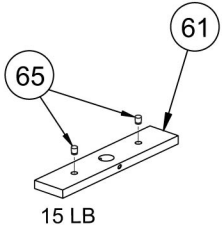

71	13000-345	TRIM, STRAIGHT
K1	13000K003	KIT, WATER BOTTLE HOLDER

13080 Arm Extension Handle Assembly

<u>Bulb Number</u>	<u>Part Number</u>	<u>Description</u>
1	2205	GRIP 10.00 FOAM
2	13000-399	VR PLAQUE
3	8014	PULLEY ASSEMBLY, 4.50 IN.
13	13080-002	CABLE ASSEMBLY
14	13080-200	MAIN FRAME
25	GQ000206	SNAP LINK
30	HN704901	LOCKNUT, .375-16 NYLON
38	JC700424	BHSCS .375-16 X 1.75
41	PP130002	INSERT, DOMED PLASTIC

13080 Arm Extension Cable Routing

<u>Bulb Number</u>	<u>Part Numer</u>	<u>Description</u>
3	8014	PULLEY ASSEMBLY, 4.50 IN.
6	13000-322	ROLLER
13	13080-002	CABLE ASSEMBLY
14	13080-200	MAIN FRAME
27	HC700426	BHSCS .375-16 X 2.00
30	HN704901	LOCKNUT, .375-16 NYLON
31	HP286819	SPIRAL PIN .188 X 1.12
38	JC700424	BHSCS .375-16 X 1.75

13080 Arm Extension Weight Assembly

LIGHT STACK

STANDARD STACK

<u>Bulb Number</u>	<u>Part Number</u>	<u>Description</u>
4	12210-347	GUIDE ROD CAP
5	12210-348	GUIDE ROD CAP
9	13000-364	BEARING, FLANGE
12	13040-336	WT ROD .625 DIA X 66.43
18	4700C073	C/TOP WT 10-3 x 12
20	BH030207	Pin, Weight Selector
21	BR030206	RETAINING RING
22	BR030220	Internal Retaining Ring 1.250
23	BS070208	COMPRESSION SPRING
34	HS720004	Felt Washer, .641 1.250 .125 T
43	PR060005	BUMPER, WEIGHT
52	13000-101	HALF WEIGHT OPTION 5LBS
53	13000-102	HALF WEIGHT OPTION 7.5LB
56	13000-030	WEIGHT PLATE PACK (LIGHT)
57	13000-034	WEIGHT PLATE PACK (STANDARD)
58	4800-557	WT PLATE DECAL (10-150)
59	13000-552	DECAL, WEIGHT PLATE 10-220
60	4700-337	10 LB WEIGHT PLATES
61	4700-338	WEIGHT PLATE 15 LB
64	13000-385	BUMPER STOP
65	FB130216	BUSHING, WEIGHT STACK