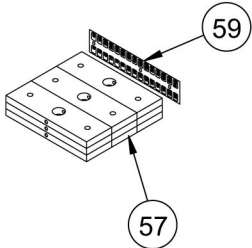

71	13000-345	TRIM, STRAIGHT
K1	13000K003	KIT, WATER BOTTLE HOLDER

13080 Arm Extension Handle Assembly

<u>Bulb Number</u>	<u>Part Number</u>	<u>Description</u>
1	2205	GRIP 10.00 FOAM
2	13000-399	VR PLAQUE
3	8014	PULLEY ASSEMBLY, 4.50 IN.
13	13080-002	CABLE ASSEMBLY
14	13080-200	MAIN FRAME
25	GQ000206	SNAP LINK
30	HN704901	LOCKNUT, .375-16 NYLON
38	JC700424	BHSCS .375-16 X 1.75
41	PP130002	INSERT, DOMED PLASTIC

13080 Arm Extension Cable Routing

<u>Bulb Number</u>	<u>Part Numer</u>	<u>Description</u>
3	8014	PULLEY ASSEMBLY, 4.50 IN.
6	13000-322	ROLLER
13	13080-002	CABLE ASSEMBLY
14	13080-200	MAIN FRAME
27	HC700426	BHSCS .375-16 X 2.00
30	HN704901	LOCKNUT, .375-16 NYLON
31	HP286819	SPIRAL PIN .188 X 1.12
38	JC700424	BHSCS .375-16 X 1.75

13080 Arm Extension Weight Assembly

LIGHT STACK

STANDARD STACK

<u>Bulb Number</u>	<u>Part Number</u>	<u>Description</u>
4	12210-347	GUIDE ROD CAP
5	12210-348	GUIDE ROD CAP
9	13000-364	BEARING, FLANGE
12	13040-336	WT ROD .625 DIA X 66.43
18	4700C073	C/TOP WT 10-3 x 12
20	BH030207	Pin, Weight Selector
21	BR030206	RETAINING RING
22	BR030220	Internal Retaining Ring 1.250
23	BS070208	COMPRESSION SPRING
34	HS720004	Felt Washer, .641 1.250 .125 T
43	PR060005	BUMPER, WEIGHT
52	13000-101	HALF WEIGHT OPTION 5LBS
53	13000-102	HALF WEIGHT OPTION 7.5LB
56	13000-030	WEIGHT PLATE PACK (LIGHT)
57	13000-034	WEIGHT PLATE PACK (STANDARD)
58	4800-557	WT PLATE DECAL (10-150)
59	13000-552	DECAL, WEIGHT PLATE 10-220
60	4700-337	10 LB WEIGHT PLATES
61	4700-338	WEIGHT PLATE 15 LB
64	13000-385	BUMPER STOP
65	FB130216	BUSHING, WEIGHT STACK