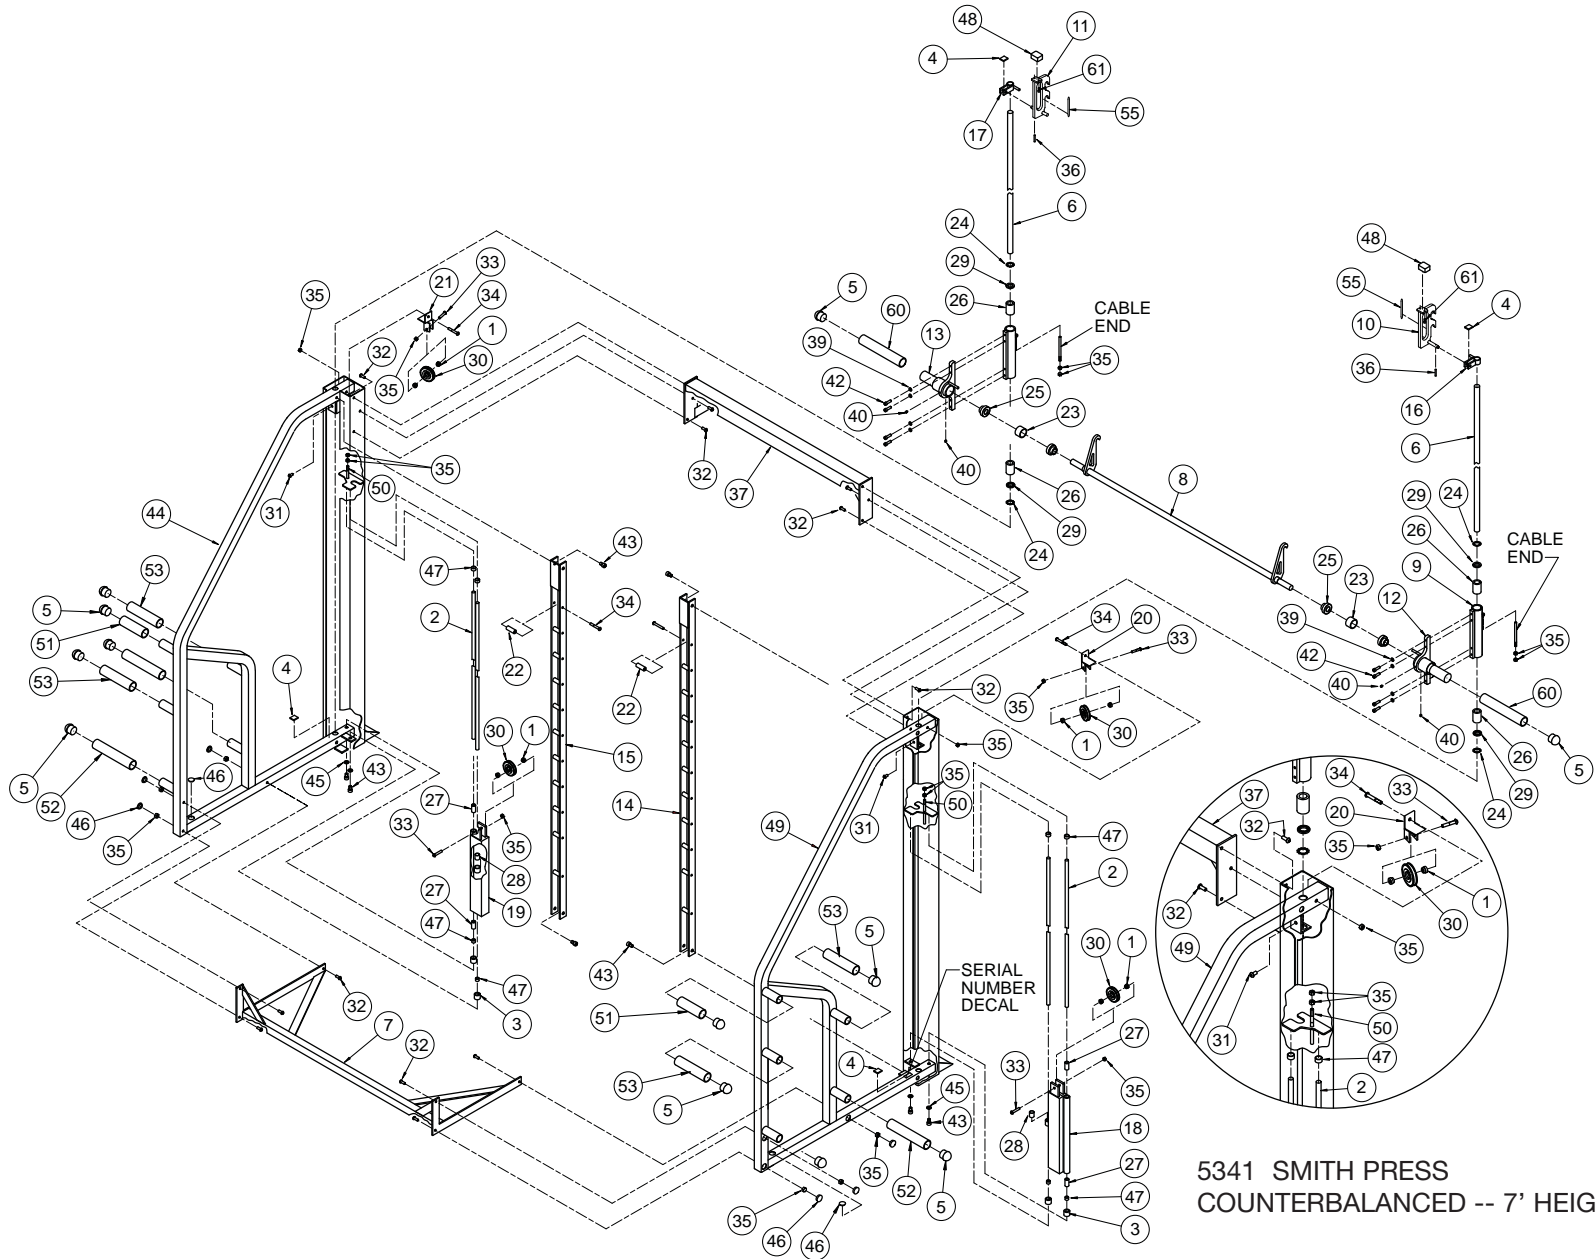

5341 - Smith Press (Counterbalanced - 7' Height)

**5341 SMITH PRESS
COUNTERBALANCED -- 7' HEIGHT**