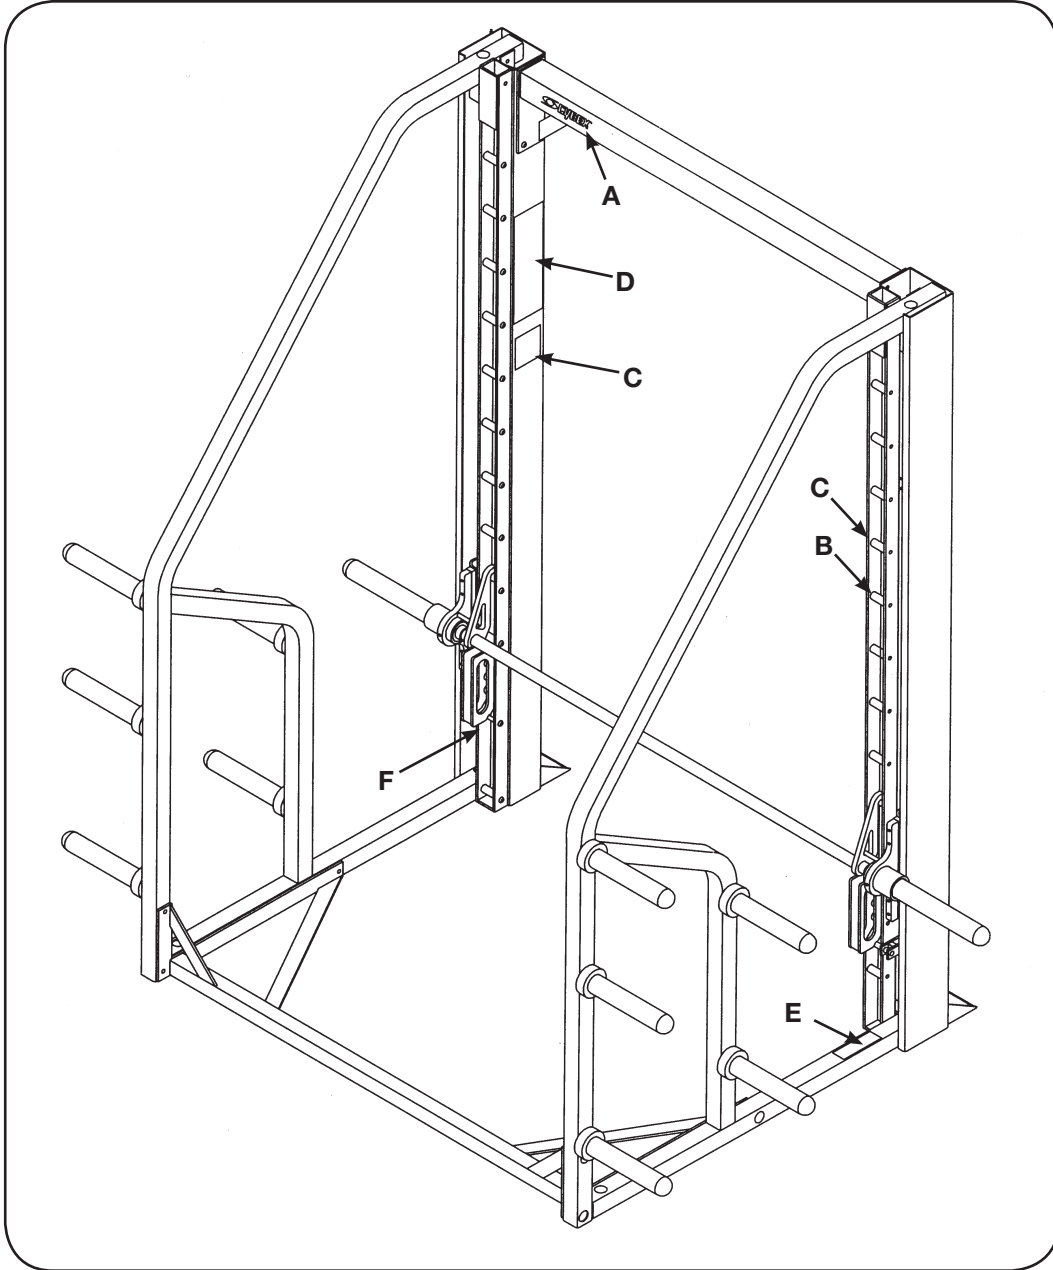

SMITH PRESS

PRODUCT NO. 5341

DESCRIPTION	PART NO.	DESCRIPTION	PART NO.
A. Cybox Decal Black	3900-443	D. Placard Decal	5341-598-X
A. Cybox Decal Silver	3900-444	E. Serial Number Decal	
B. Warning Decal	5220-324	F. Adjustable Stop Decal ...	5341-302
C. Caution Decal	5341-306		

5341 - Smith Press (Counterbalanced - 7' Height)

ITEM	QTY	PART NO.	DESCRIPTION
1	8	01053	Pulley Clevis Adapter
2	4	4000M228	Weight Stack Guide Rod
3	4	4000P220	Guide Rod Collet
4	4	4113M064	Bumper
5	12	5330M040	Plug
6	2	5340M042	Shaft 1.00 Dia x 79.88
7	1	5341-208	Lower Cross Tube
8	1	5341-203	Weight Bar
9	2	5341-204	Bearing Housing
10	1	5341-219	Adjustable Stop (Right Hand)
11	1	5341-220	Adjustable Stop (Left Hand)
12	1	5341-221	Weight Bar Bracket (Right Hand)
13	1	5341-222	Weight Bar Bracket (Left Hand)
14	1	5341-211	Ladder (Right Hand)
15	1	5341-212	Ladder (Left Hand)
16	1	5341-213	Adjusting Tube Stop (Right Hand)
17	1	5341-214	Adjusting Tube Stop (Left Hand)