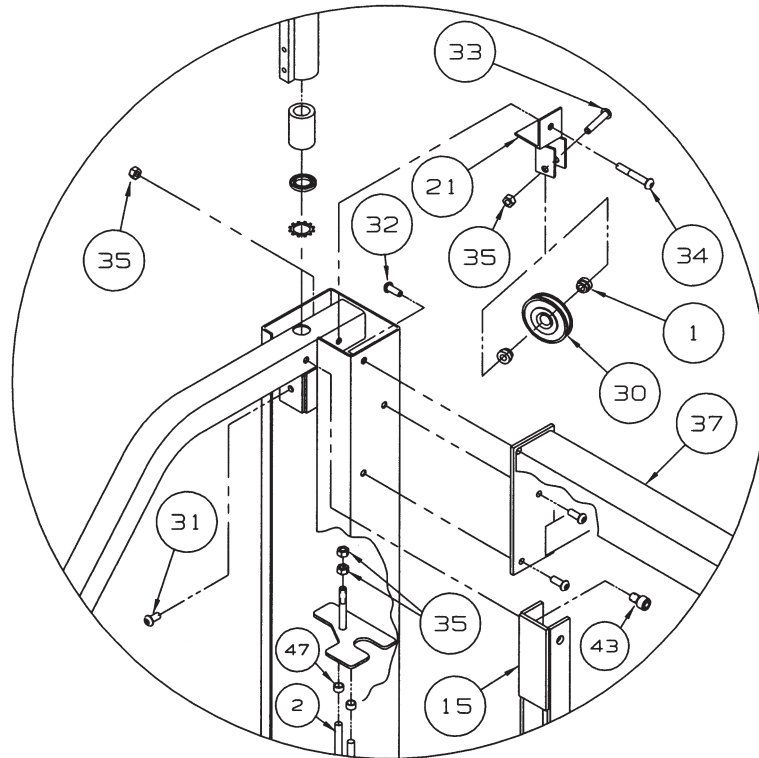

5341 - Smith Press (Counterbalanced - 7' Height)

ITEM	QTY	PART NO.	DESCRIPTION
1	8	01053	Pulley Clevis Adapter
2	4	4000M228	Weight Stack Guide Rod
3	4	4000P220	Guide Rod Collet
4	4	4113M064	Bumper
5	12	5330M040	Plug
6	2	5340M042	Shaft 1.00 Dia x 79.88
7	1	5341-208	Lower Cross Tube
8	1	5341-203	Weight Bar
9	2	5341-204	Bearing Housing
10	1	5341-219	Adjustable Stop (Right Hand)
11	1	5341-220	Adjustable Stop (Left Hand)
12	1	5341-221	Weight Bar Bracket (Right Hand)
13	1	5341-222	Weight Bar Bracket (Left Hand)
14	1	5341-211	Ladder (Right Hand)
15	1	5341-212	Ladder (Left Hand)
16	1	5341-213	Adjusting Tube Stop (Right Hand)
17	1	5341-214	Adjusting Tube Stop (Left Hand)