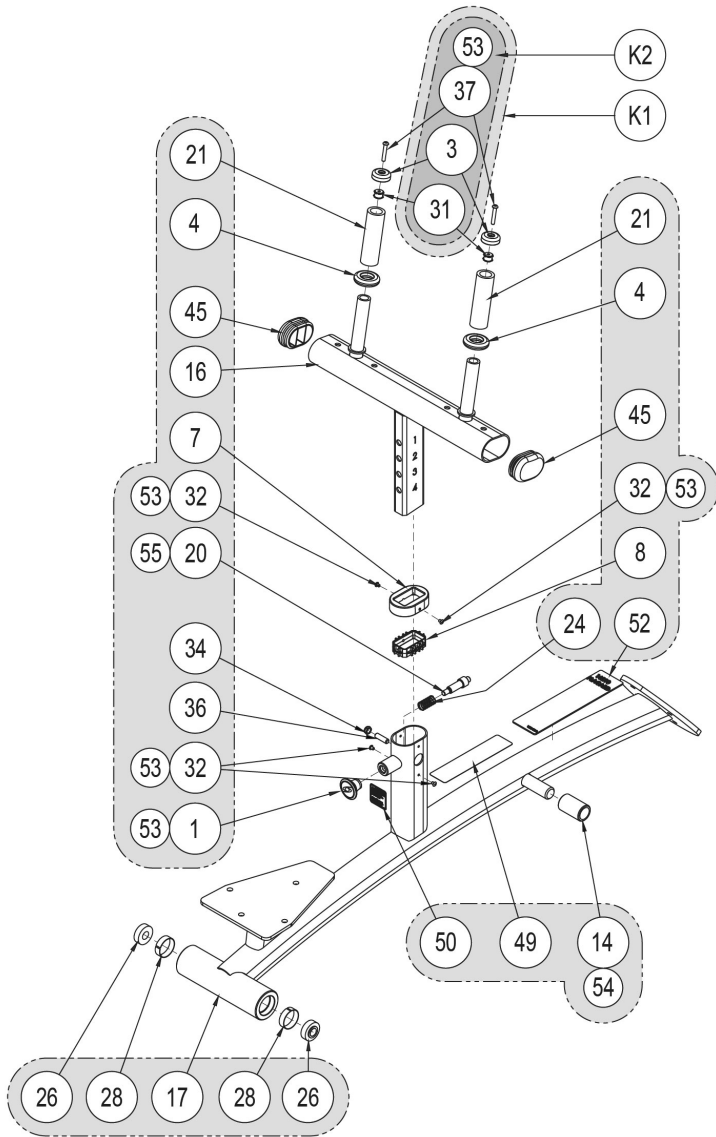

16212K001 Seated Calf Assembly Kit

1	11040-440	KNOB	
3	11090-374	END CAP	
4	11090-376	RING, HANDLE GRIP	
7	16060-316	PLASTIC GUIDE	
8	16060-317	PLASTIC GUIDE	
14	16210-330	SLEEVE	
16	16212-202	W/ ADJUSTING TUBE	
17	16212-201	W/ PIVOT ARM	
20	4505-329	PIN,DETENT	
21	4605-514	GRIP 1.38 OD X .94 ID	
24	BS070201	COM SPRING .56 x .66 1.50 LG	
26	FB030232	BEARING, RADIAL 17 mm EXT RACE	
28	FC030006	TOLERANCE RING 1.575 ID	
31	HF449063	INSERT 3/4 X 1/4-20	
32	HM583208	10-32 X .25 LG	
34	HN704902	LOCKNUT, .375-16 NYLON	
36	HY702916	SET SCREW .375 -16 X 1.25	
37	JC620422	BHSCS .250-20 x 1.50	
45	PP130007	INSERT, DOMED PLASTIC	
49	DE000001-1	DECAL, WARNING	GERMAN
49	DE000001-2	DECAL, WARNING	FRENCH
49	DE000001-3	DECAL, WARNING	SPANISH
49	DE000001-4	DECAL, WARNING	ENGLISH
49	DE000001-6	DECAL, WARNING	JAPANESE
49	DE000001-7	DECAL, WARNING	SWEDISH
49	DE000001-8	DECAL, WARNING	RUSSIAN
49	DE000001-A	DECAL, WARNING	DANISH
49	DE000001-D	DECAL, WARNING	DUTCH
50	8500-025-1	DECAL, CAUTION	GERMAN
50	8500-025-2	DECAL, CAUTION	FRENCH
50	8500-025-3	DECAL, CAUTION	SPANISH
50	8500-025-4	DECAL, CAUTION	ENGLISH
50	8500-025-6	DECAL, CAUTION	JAPANESE
50	8500-025-7	DECAL, CAUTION	SWEDISH
50	8500-025-8	DECAL, CAUTION	RUSSIAN
50	8500-025-A	DECAL, CAUTION	DANISH
50	8500-025-D	DECAL, CAUTION	DUTCH
52	16210-598-1	PLACARD	GERMAN
52	16210-598-2	PLACARD	FRENCH
52	16210-598-3	PLACARD	SPANISH
52	16210-598-4	PLACARD	ENGLISH
52	16210-598-6	PLACARD	JAPANESE
52	16210-598-7	PLACARD	SWEDISH
52	16210-598-8	PLACARD	RUSSIAN
52	16210-598-A	PLACARD	DANISH
52	16210-598-D	PLACARD	DUTCH
53	YA000201	ADH, THRD LKR, REM NO. 242	
54	YA000226	LOCTITE #680 .5 MI	
55	YG000002	PLEASE USE WHITE LITHIUM GREASE	
K1	16212K001	SEATED CALF ASSEMBLY	
K2	11090K006	KIT, HANDLE END CAPS