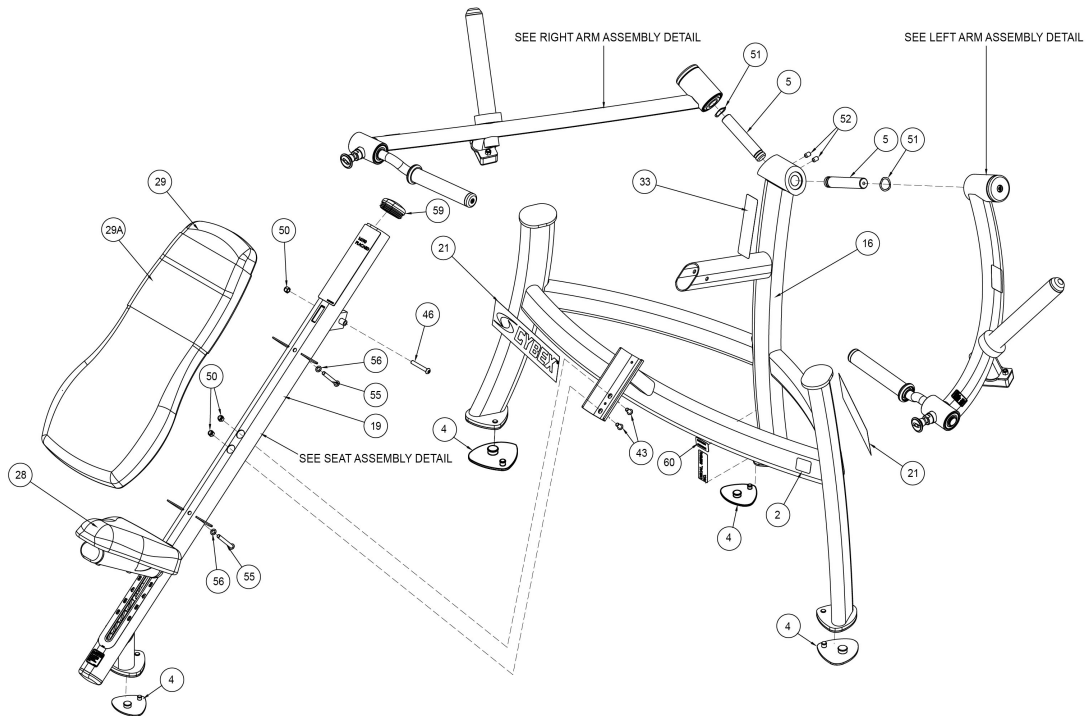

16190 Incline Press
Main Frame

2	11040-790	DECAL, MADE IN USA	
4	16010-311	FOOT PAD	
5	16070-323	PIN, PIVOT	
16	16190-200	W/FRAME	
19	16190-203	W/CUSHION TUBE	
21	3900-447	DECAL CYBEX 1.94 HOR BLACK	
21	3900-448	DECAL CYBEX 1.94 HOR SILVER	
28	4800-168	BACK PAD	
29	4800-180	BACK PAD W/WEAR COVER	
29A	4800-183	WEAR COVER	
33	DE000001-1	DECAL, WARNING	GERMAN
33	DE000001-2	DECAL, WARNING	FRENCH
33	DE000001-3	DECAL, WARNING	SPANISH
33	DE000001-4	DECAL, WARNING	ENGLISH
33	DE000001-6	DECAL, WARNING	JAPANESE
33	DE000001-7	DECAL, WARNING	SWEDISH
33	DE000001-8	DECAL, WARNING	RUSSIAN
33	DE000001-A	DECAL, WARNING	DANISH
33	DE000001-D	DECAL, WARNING	DUTCH
43	HC700415	BHSCS .375-16 X .75	
46	HC700430	BHSCS .375-16 X 2.50	
50	HN704901	LOCKNUT, .375-16 NYLON	
51	HS477101	WASHER, SPRG 1.201 1.543 .125 T	
52	HY740000	SET SCREW	
55	JC700434	BHSCS .375-16 X 3.00	
56	JS347400	LOCKWASHER, INT TOOTH .375	
59	PP130007	INSERT, DOMED PLASTIC	
60	CM000248	DECAL, CAPACITY