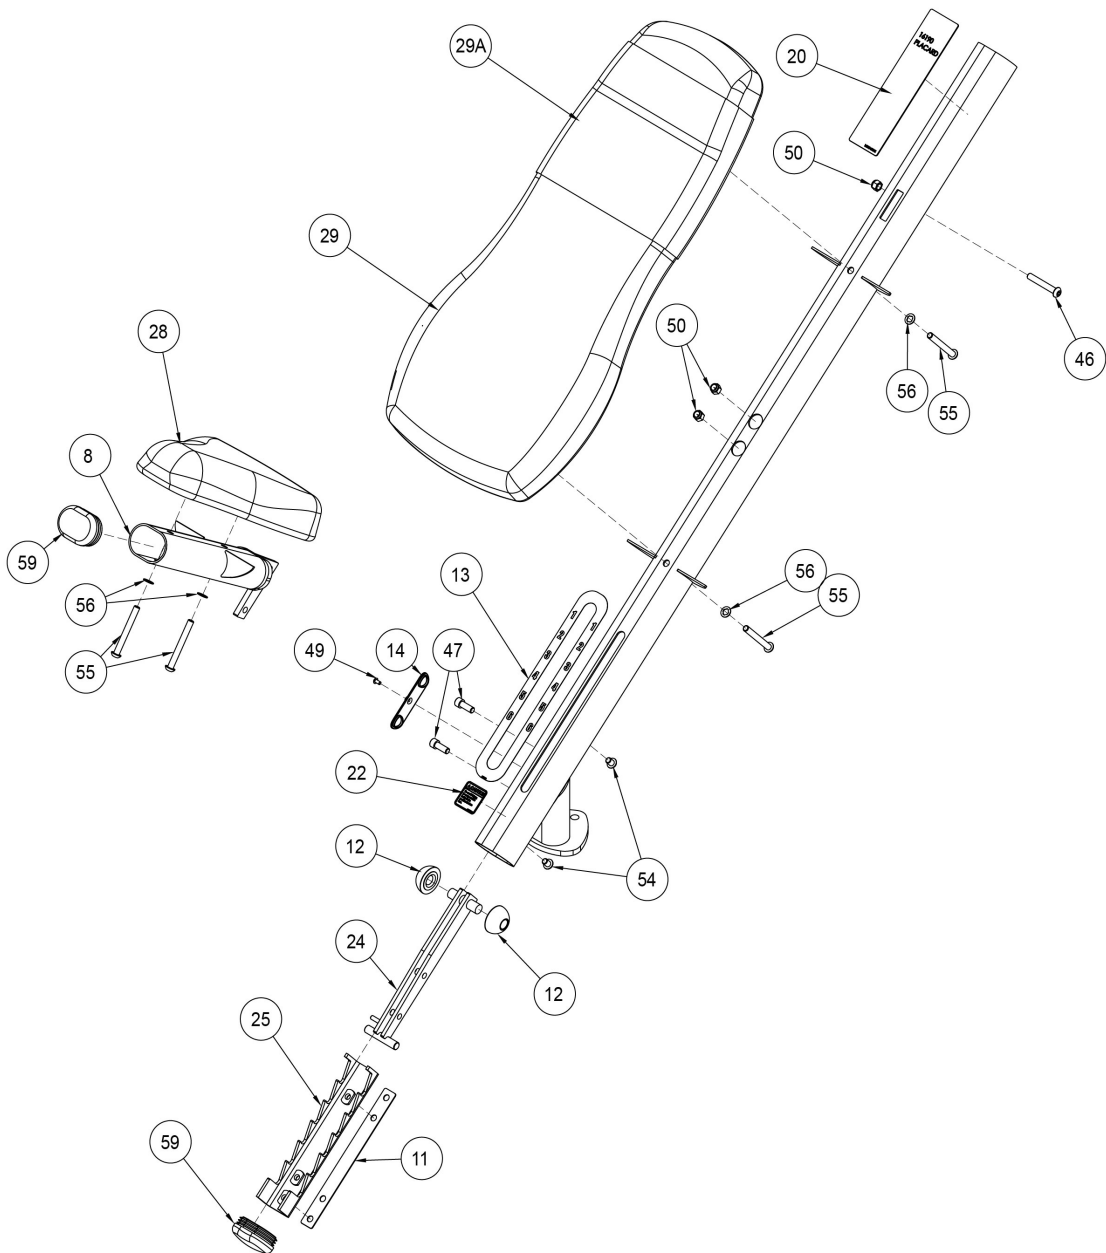

16190 Incline Press Seat Assembly

8	16080-210	W/ SEAT	
11	16080-365	SPACER	
12	16080-366	ROLLER	
13	16080-371	DECAL, ADJUSTABLE SEAT	
14	16080-373	HOLE CAP	
20	16190-598-1	PLACARD	GERMAN
20	16190-598-2	PLACARD	FRENCH
20	16190-598-3	PLACARD	SPANISH
20	16190-598-4	PLACARD	ENGLISH
20	16190-598-6	PLACARD	JAPANESE
20	16190-598-7	PLACARD	SWEDISH
20	16190-598-8	PLACARD	RUSSIAN
20	16190-598-A	PLACARD	DANISH
20	16190-598-D	PLACARD	DUTCH
22	DE000019-1	DECAL, CAUTION	GERMAN
22	DE000019-2	DECAL, CAUTION	FRENCH
22	DE000019-3	DECAL, CAUTION	SPANISH
22	DE000019-4	DECAL, CAUTION	ENGLISH
22	DE000019-6	DECAL, CAUTION	JAPANESE
22	DE000019-7	DECAL, CAUTION	SWEDISH
22	DE000019-8	DECAL, CAUTION	RUSSIAN
22	DE000019-A	DECAL, CAUTION	DANISH
22	DE000019-D	DECAL, CAUTION	DUTCH
24	4520-212	W/ SEAT ROLLER	
25	4520-213	W/ BRACKET	
28	4800-168	BACK PAD	
29	4800-180	BACK PAD W/WEAR COVER	
29A	4800-183	WEAR COVER	
46	HC700430	BHSCS .375-16 X 2.50	
47	HC702817	SHCS .375-16 X 1.00	
49	HM580410	10-32 X .25 LG	
50	HN704901	LOCKNUT, .375-16 NYLON	
54	JC700412	BHSCS .375-16 X .50	
55	JC700434	BHSCS .375-16 X 3.00	
56	JS347400	LOCKWASHER, INT TOOTH .375	
59	PP130007	INSERT, DOMED PLASTIC