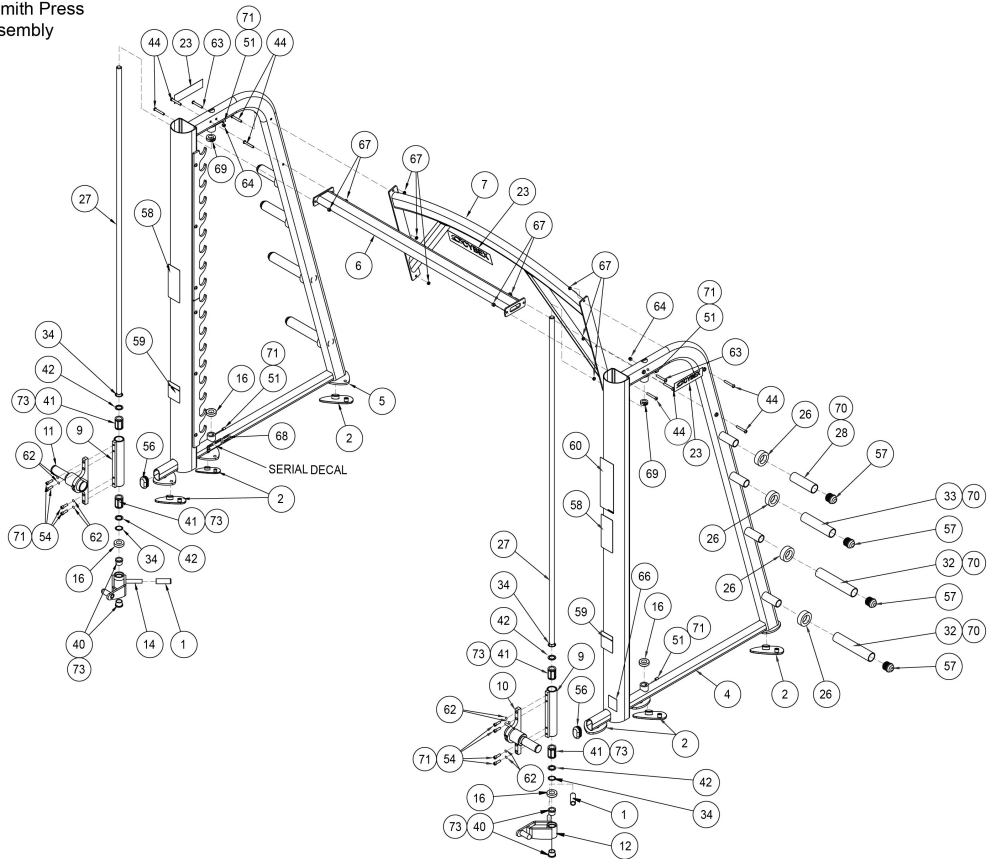

16121 Smith Press
Main Assembly

1	11090-385	GRIP	
2	16010-311	FOOT PAD	
4	16121-200	FRAME LH	
5	16121-201	FRAME RH	
6	16120-202	FRAME MOUNT	
7	16121-203	FRAME MOUNT	
9	16120-205	BEARING HOUSING	
10	16120-206	WEIGHT BAR BRACKET LH	
11	16120-207	WEIGHT BAR BRACKET RH	
12	16120-208	CATCH LH	
14	16120-211	CATCH RH	
16	16120-318	BUSHING	
23	3900-443	DECAL, CYBEX 1.00 HOR (BLACK)	
23	3900-444	DECAL, CYBEX 1.00 HOR (SILVER)	
26	5220-367	SPACER, PLASTIC	
27	5340M042	SHAFT 1.00 DIA X 79.88	
28	5340P003	WEIGHT TUBE 6.00	
32	5490P009	WEIGHT TUBE 10.00	
33	5490P010	WEIGHT TUBE 8.00	
34	BR030204	RETAIN RING LINEAR BRG 1.00	
40	FB050226	BEARING,FLANGE 1.000 ID x 1.25 OD x 1.00 LG	
41	FB110201	BRG, RADIAL	
42	FS110201	SEAL, LINEAR BRG 1.00	
44	HC700430	BHSCS .375-16 X 2.50	
51	HY623410	SET SC .250-20 X .38 NYLON PT	
54	JC702821	SHCS .375-16 X 1.375	
56	PP130003	INSERT, DOMED PLASTIC	
57	PP130006	INSERT, PLASTIC END	
58	16120-340-1	DECAL, WARNING	GERMAN
58	16120-340-2	DECAL, WARNING	FRENCH
58	16120-340-3	DECAL, WARNING	SPANISH
58	16120-340-4	DECAL, WARNING	ENGLISH
58	16120-340-6	DECAL, WARNING	JAPANESE
58	16120-340-7	DECAL, WARNING	SWEDISH
58	16120-340-8	DECAL, WARNING	RUSSIAN
58	16120-340-A	DECAL, WARNING	DANISH
58	16120-340-D	DECAL, WARNING	DUTCH
59	16120-341-1	DECAL WARNING	GERMAN
59	16120-341-2	DECAL WARNING	FRENCH
59	16120-341-3	DECAL WARNING	SPANISH
59	16120-341-4	DECAL WARNING	ENGLISH
59	16120-341-6	DECAL WARNING	JAPANESE
59	16120-341-7	DECAL WARNING	SWEDISH
59	16120-341-8	DECAL WARNING	RUSSIAN
59	16120-341-A	DECAL WARNING	DANISH
59	16120-341-D	DECAL WARNING	DUTCH
60	16120-598-1	PLACARD (SMITH PRESS)	GERMAN
60	16120-598-2	PLACARD (SMITH PRESS)	FRENCH
60	16120-598-3	PLACARD (SMITH PRESS)	SPANISH