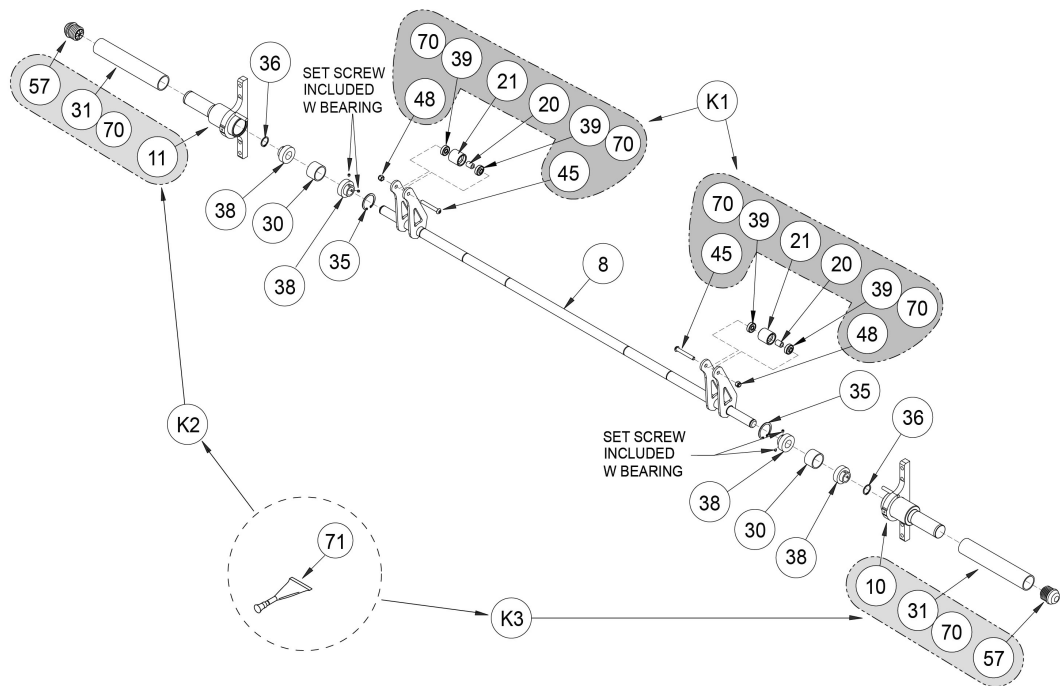

16121 Smith Press
Handle Assembly

8	16120-204	WEIGHT BAR
10	16120-206	WEIGHT BAR BRACKET LH
11	16120-207	WEIGHT BAR BRACKET RH
20	16120-345	SPACER
21	16120-346	BEARING HOUSING
30	5341-340	SPACER
31	5341-365	P/WEIGHT TUBE
35	BR030222	INTERNAL RETAINING RING, 52 MM
36	BR030223	EXTERNAL RETAINING RING, 25 MM
38	FB030234	BEARING, RADIAL
39	FB030257	BEARING, RADIAL 10MM EXTENDED RACE
45	HC700432	BHSCS .375-16 X 2.75
48	HN704901	LOCKNUT, .375-16 NYLON
57	PP130006	INSERT, PLASTIC END
70	YA000226	LOCTITE #680 .5 MI
71	YA000201	ADH, THRD LKR, REM NO. 242
K1	16120K003	KIT, SMITH PRESS ROLLER ASSEMBLY
K2	16120K005	KIT, SMITH PRESS BAR END -RH
K3	16120K004	KIT, SMITH PRESS BAR END -LH