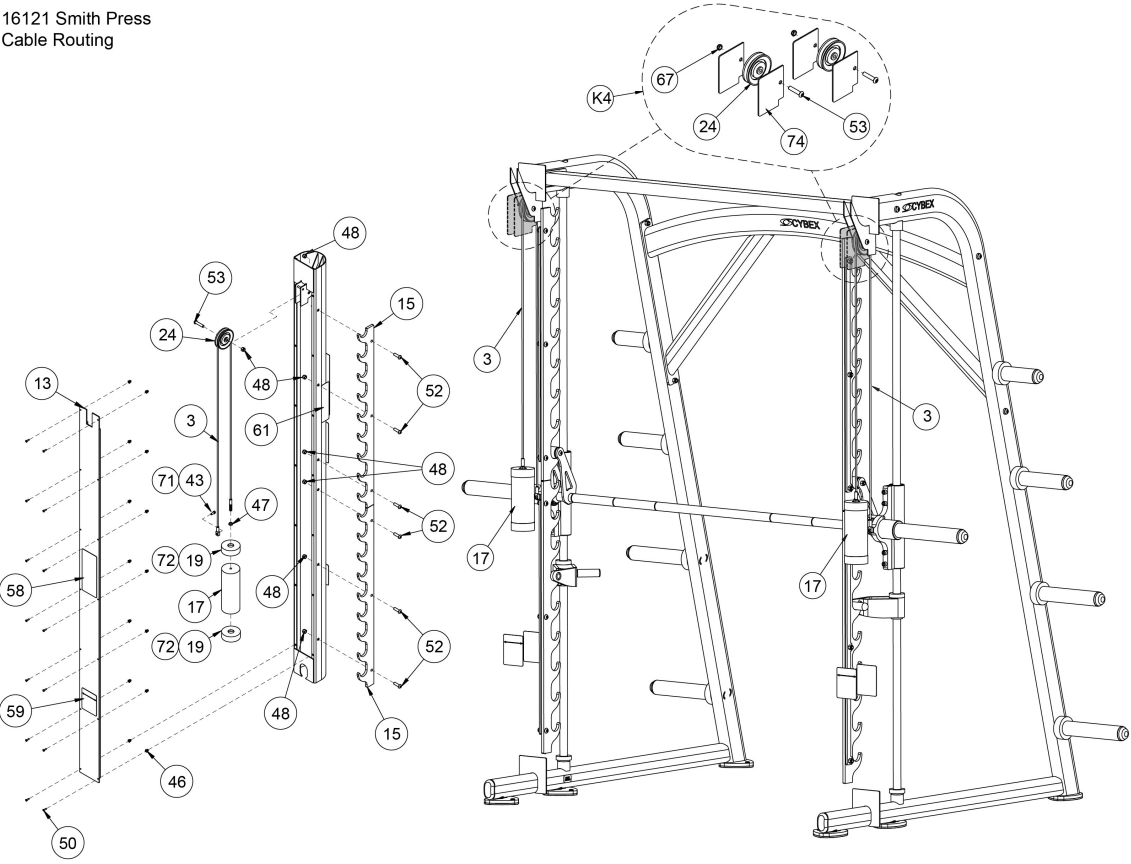

16121 Smith Press
Cable Routing

3	16120-002	CABLE ASSEMBLY	
13	16120-209	BACKING PLATE	
15	16120-308	PLATE, MOUNTING HOOKS	
17	16120-351	COUNTERWEIGHT	
19	16120-344	CAPLUG, MODIFIED	
24	4400-354	PULLEY ASSEMBLY - 3.50	
43	HC621215	HX HD CAP .250-20 X 7.50	
46	HF540200	GROMMET, NYLON	
47	HN704400	NUT, HEX JAM .375-16	
48	HN704901	LOCKNUT, .375-16 NYLON	
50	HT542514	PN HD PHIL SC # 8 X .625 BLK	
52	JC700420	BHSCS .375-16 X 1.25	
53	JC700424	BHSCS .375-16 X 1.75	
58	16120-340-1	DECAL, WARNING	GERMAN
58	16120-340-2	DECAL, WARNING	FRENCH
58	16120-340-3	DECAL, WARNING	SPANISH
58	16120-340-4	DECAL, WARNING	ENGLISH
58	16120-340-6	DECAL, WARNING	JAPANESE
58	16120-340-7	DECAL, WARNING	SWEDISH
58	16120-340-8	DECAL, WARNING	RUSSIAN
58	16120-340-A	DECAL, WARNING	DANISH
58	16120-340-D	DECAL, WARNING	DUTCH
59	16120-341-1	DECAL WARNING	GERMAN
59	16120-341-2	DECAL WARNING	FRENCH
59	16120-341-3	DECAL WARNING	SPANISH
59	16120-341-4	DECAL WARNING	ENGLISH
59	16120-341-6	DECAL WARNING	JAPANESE
59	16120-341-7	DECAL WARNING	SWEDISH
59	16120-341-8	DECAL WARNING	RUSSIAN
59	16120-341-A	DECAL WARNING	DANISH
59	16120-341-D	DECAL WARNING	DUTCH
61	DE000001-1	DECAL, WARNING	GERMAN
61	DE000001-2	DECAL, WARNING	FRENCH
61	DE000001-3	DECAL, WARNING	SPANISH
61	DE000001-4	DECAL, WARNING	ENGLISH
61	DE000001-6	DECAL, WARNING	JAPANESE
61	DE000001-7	DECAL, WARNING	SWEDISH
61	DE000001-8	DECAL, WARNING	RUSSIAN
61	DE000001-A	DECAL, WARNING	DANISH
61	DE000001-D	DECAL, WARNING	DUTCH
67	HN704902	LOCKNUT, .375-16 NYLON	
71	YA000201	ADH, THRD LKR, REM NO. 242	
72	YA000206	PLEASE USE LOCTITE 495	
74	16121-301	PLATE	
K4	16120K006	KIT, PULLEY GUARD