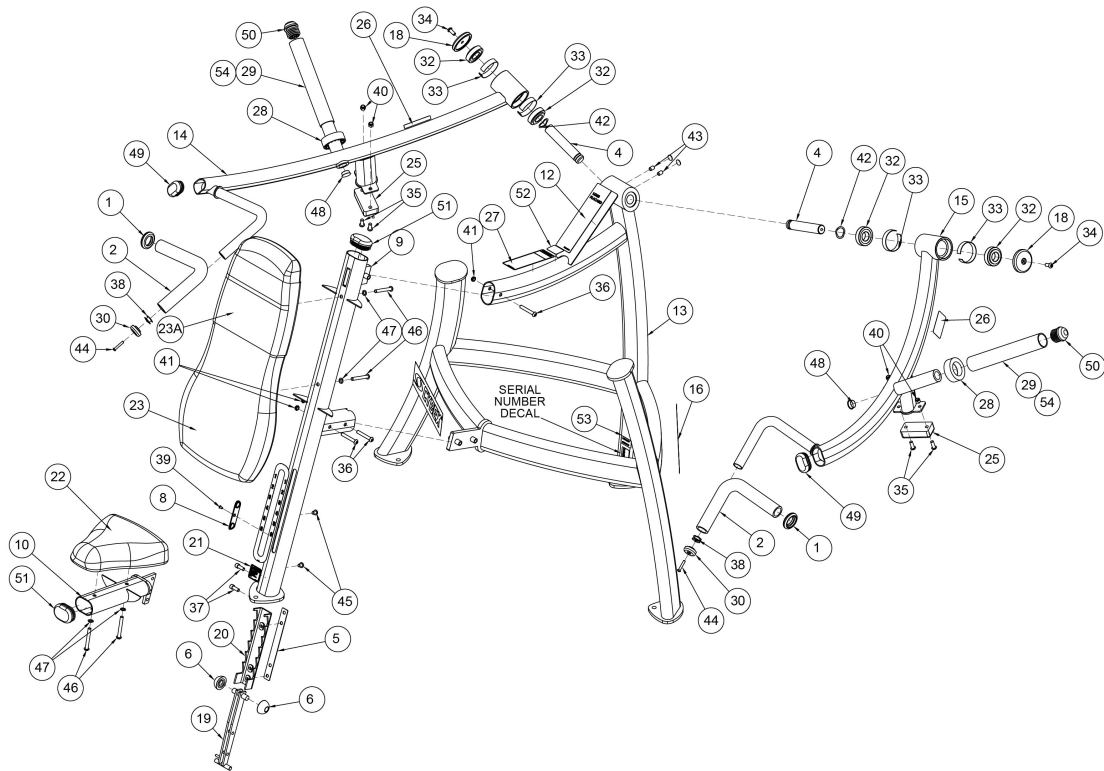

16101 Overhead Press
Main Frame

1	12000-369	RING, HANDLE GRIP	
2	12010-320	GRIP 16.00	
3	16010-311	FOOT PAD	
4	16070-323	PIN, PIVOT	
5	16080-365	SPACER	
6	16080-366	ROLLER	
7	16080-371	DECAL, ADJUSTABLE SEAT	
8	16080-373	HOLE CAP	
9	16100-203	FRAME	
10	16100-205	SEAT	
11	16100-352	PLATE	
12	16100-598-1	PLACARD DECAL	GERMAN
12	16100-598-2	PLACARD DECAL	FRENCH
12	16100-598-3	PLACARD DECAL	SPANISH
12	16100-598-4	PLACARD DECAL	ENGLISH
12	16100-598-6	PLACARD DECAL	JAPANESE
12	16100-598-7	PLACARD DECAL	SWEDISH
12	16100-598-8	PLACARD DECAL	RUSSIAN
12	16100-598-A	PLACARD DECAL	DANISH
12	16100-598-D	PLACARD DECAL	DUTCH
13	16101-200	MAIN FRAME	
14	16101-201	ARM RH	
15	16101-202	ARM LH	
16	3900-447	DECAL CYBEX 1.94 HOR BLACK	
16	3900-448	DECAL CYBEX 1.94 HOR SILVER	
18	425A-445	END CAP	
19	4520-212	W/ SEAT ROLLER	
20	4520-213	W/ BRACKET	
21	DE000019-1	DECAL, CAUTION	GERMAN
21	DE000019-2	DECAL, CAUTION	FRENCH
21	DE000019-3	DECAL, CAUTION	SPANISH
21	DE000019-4	DECAL, CAUTION	ENGLISH
21	DE000019-6	DECAL, CAUTION	JAPANESE
21	DE000019-7	DECAL, CAUTION	SWEDISH
21	DE000019-8	DECAL, CAUTION	RUSSIAN
21	DE000019-A	DECAL, CAUTION	DANISH
21	DE000019-D	DECAL, CAUTION	DUTCH
22	4800-168	BACK PAD	
23	4800-180	BACK PAD W/WEAR COVER	
23	4800-183	WEAR COVER	
24	51198	WARRANTY BOOK	
25	5220-305	2.00 X 4.00 BUMPER	
26	5220-337-1	DECAL, WARNING	GERMAN
26	5220-337-2	DECAL, WARNING	FRENCH
26	5220-337-3	DECAL, WARNING	SPANISH
26	5220-337-4	DECAL, WARNING	ENGLISH
26	5220-337-6	DECAL, WARNING	JAPANESE
26	5220-337-7	DECAL, WARNING	SWEDISH
26	5220-337-8	DECAL, WARNING	RUSSIAN