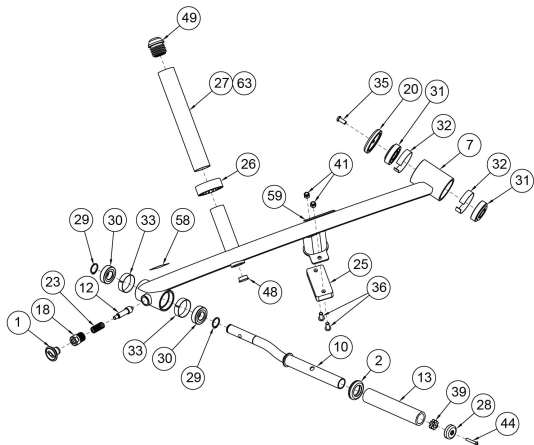

16080 Chest Press
Arm Assembly

RIGHT ARM DETAIL

LEFT ARM DETAIL

1	11040-440	KNOB	
2	12000-369	RING, HANDLE GRIP	
6	16080-201	W/ARM (LH)	
7	16080-204	W/ARM RH	
9	16080-206	W/HANDLE LH	
10	16080-207	W/ HANDLE RH	
12	16080-312	DETENT PIN	
13	16080-341	GRIP, LARGE 8.00 (16080)	
18	16080-374	RETAINER	
20	425A-445	END CAP	
23	4715-346	COMPRESSION SPRING .72 x 1.50 LG	
25	5220-305	2.00 X 4.00 BUMPER	
26	5220-367	SPACER, PLASTIC	
27	5490P005	P/WEIGHT TUBE 12.00	
28	610A-350	END CAP	
29	BR030223	EXTERNAL RETAINING RING, 25 MM	
30	FB030247	BEARING, RADIAL 25MM EXT.RACE	
31	FB030253	BEARING, RADIAL 30 MM EXTENDED RACE	
32	FC030003	TOLERANCE RING	
33	FC030007	TOLERANCE RING 2.047 ID	
35	HC700416	BHSCS .375-16 X .875	
36	HC700417	BHSCS .375-16 X 1.00	
39	HF449064	INSERT 1.12 X .250-20 UNC	
41	HN704901	LOCKNUT, .375-16 NYLON	
44	JC620422	BHSCS .250-20 x 1.50	
48	PN660200	INSERT, PLASTIC 1.00 DIA-11 GA	
49	PP130006	INSERT, PLASTIC END	
58	8500-025-1	DECAL, CAUTION	GERMAN
58	8500-025-2	DECAL, CAUTION	FRENCH
58	8500-025-3	DECAL, CAUTION	SPANISH
58	8500-025-4	DECAL, CAUTION	ENGLISH
58	8500-025-6	DECAL, CAUTION	JAPANESE
58	8500-025-7	DECAL, CAUTION	SWEDISH
58	8500-025-8	DECAL, CAUTION	RUSSIAN
58	8500-025-A	DECAL, CAUTION	DANISH
58	8500-025-D	DECAL, CAUTION	DUTCH
59	5220-337-1	DECAL, WARNING	GERMAN
59	5220-337-2	DECAL, WARNING	FRENCH
59	5220-337-3	DECAL, WARNING	SPANISH
59	5220-337-4	DECAL, WARNING	ENGLISH
59	5220-337-6	DECAL, WARNING	JAPANESE
59	5220-337-7	DECAL, WARNING	SWEDISH
59	5220-337-8	DECAL, WARNING	RUSSIAN
59	5220-337-A	DECAL, WARNING	DANISH
59	5220-337-D	DECAL, WARNING	DUTCH
63	YA000226	LOCTITE #680 .5 MI	