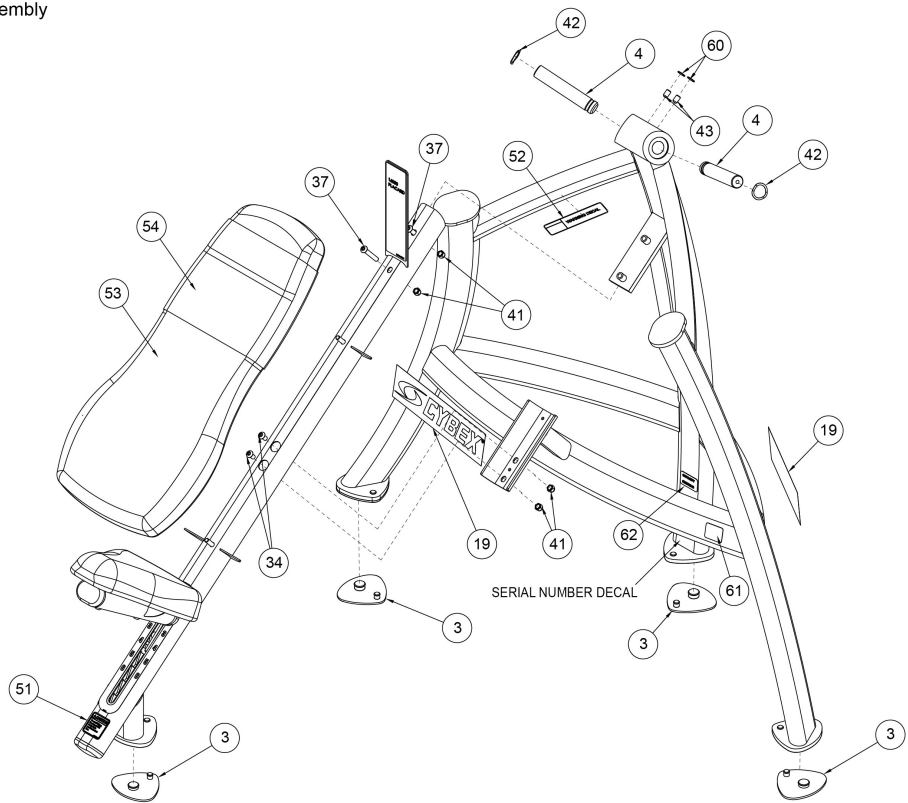

16080 Chest Press
Main Assembly

3	16010-311	FOOT PAD	
4	16070-323	PIN, PIVOT	
19	3900-447	DECAL CYBEX 1.94 HOR BLACK	
19	3900-448	DECAL CYBEX 1.94 HOR SILVER	
34	HC700415	BHSCS .375-16 X .75	
37	HC700430	BHSCS .375-16 X 2.50	
41	HN704901	LOCKNUT, .375-16 NYLON	
42	HS477101	WASHER, SPRG 1.201 1.543 .125 T	
43	HY740000	SET SCREW	
51	DE000019-1	DECAL, CAUTION	GERMAN
51	DE000019-2	DECAL, CAUTION	FRENCH
51	DE000019-3	DECAL, CAUTION	SPANISH
51	DE000019-4	DECAL, CAUTION	ENGLISH
51	DE000019-6	DECAL, CAUTION	JAPANESE
51	DE000019-7	DECAL, CAUTION	SWEDISH
51	DE000019-8	DECAL, CAUTION	RUSSIAN
51	DE000019-A	DECAL, CAUTION	DANISH
51	DE000019-D	DECAL, CAUTION	DUTCH
52	DE000003-1	DECAL, WARNING	GERMAN
52	DE000003-2	DECAL, WARNING	FRENCH
52	DE000003-3	DECAL, WARNING	SPANISH
52	DE000003-4	DECAL, WARNING	ENGLISH
52	DE000003-6	DECAL, WARNING	JAPANESE
52	DE000003-7	DECAL, WARNING	SWEDISH
52	DE000003-8	DECAL, WARNING	RUSSIAN
52	DE000003-A	DECAL, WARNING	DANISH
52	DE000003-D	DECAL, WARNING	DUTCH
53	4800-180	BACK PAD W/WEAR COVER	
54	4800-183	WEAR COVER	
60	DE-60260	PLUG, HOLE	
61	11040-790	DECAL, MADE IN USA	
62	CM000248	DECAL, CAPACITY