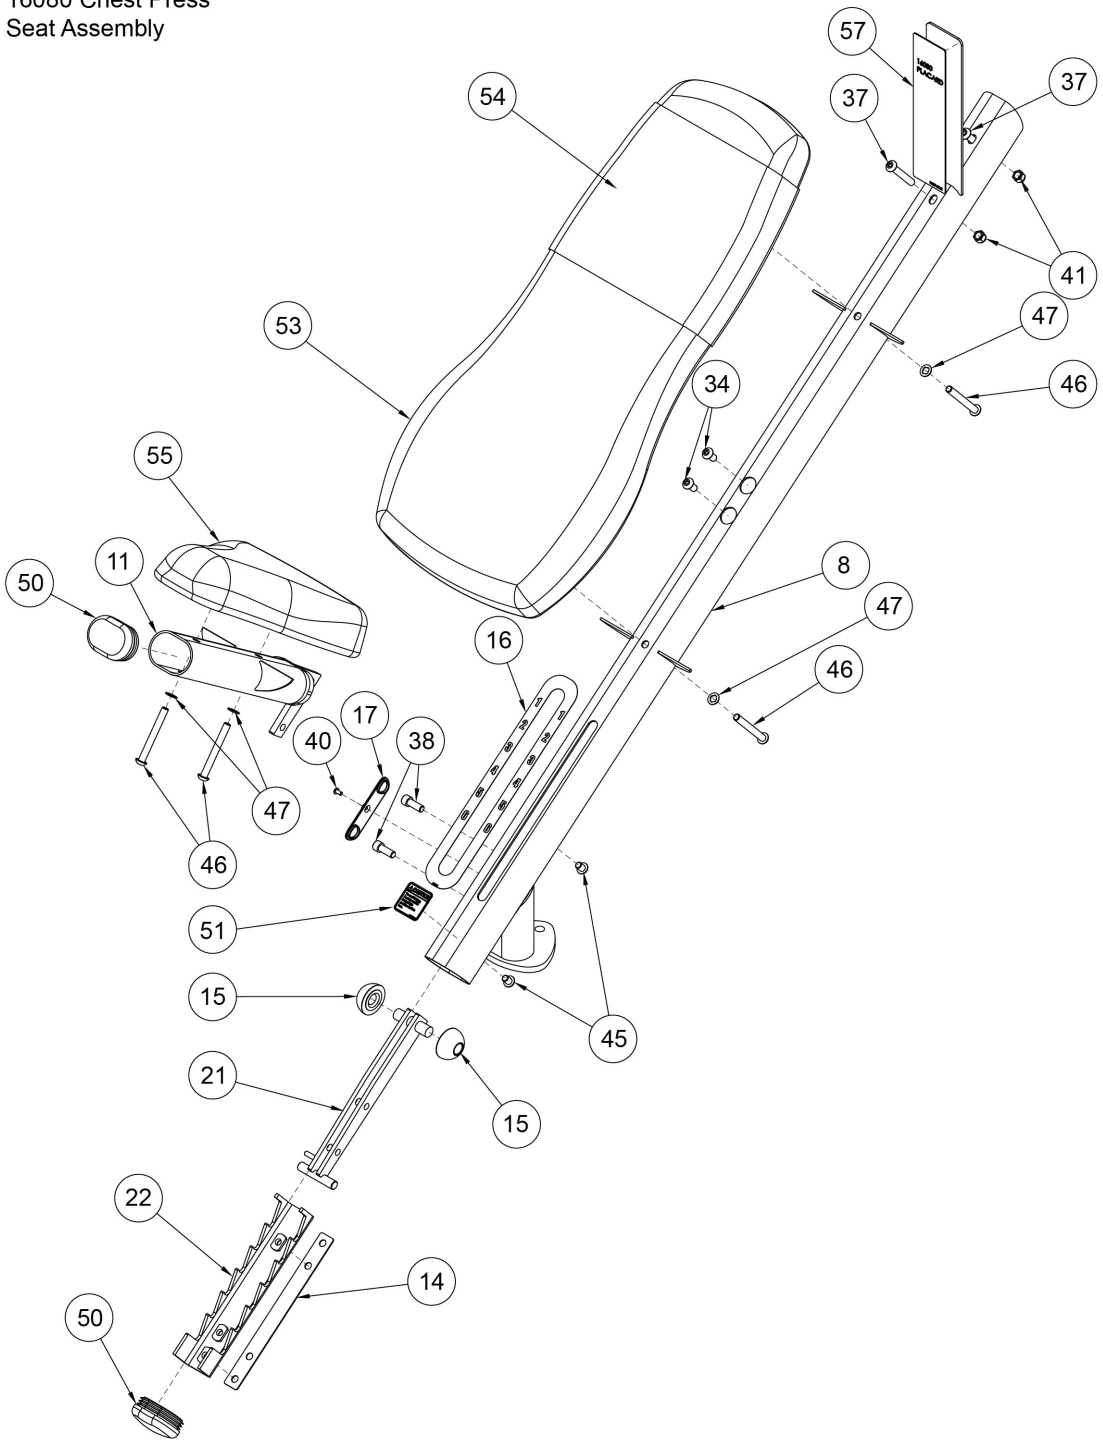

16080 Chest Press
Seat Assembly

8	16080-205	W/CUSHION TUBE	
11	16080-210	W/ SEAT	
14	16080-365	SPACER	
15	16080-366	ROLLER	
16	16080-371	DECAL, ADJUSTABLE SEAT	
17	16080-373	HOLE CAP	
21	4520-212	W/ SEAT ROLLER	
22	4520-213	W/ BRACKET	
34	HC700415	BHSCS .375-16 X .75	
37	HC700430	BHSCS .375-16 X 2.50	
38	HC702817	SHCS .375-16 X 1.00	
40	HM580410	10-32 X .25 LG	
41	HN704901	LOCKNUT, .375-16 NYLON	
45	JC700412	BHSCS .375-16 X .50	
46	JC700436	BHSCS .375-16 X 3.25	
47	JS347400	LOCKWASHER, INT TOOTH .375	
50	PP130007	INSERT, DOMED PLASTIC	
51	DE000019-1	DECAL, CAUTION	GERMAN
51	DE000019-2	DECAL, CAUTION	FRENCH
51	DE000019-3	DECAL, CAUTION	SPANISH
51	DE000019-4	DECAL, CAUTION	ENGLISH
51	DE000019-6	DECAL, CAUTION	JAPANESE
51	DE000019-7	DECAL, CAUTION	SWEDISH
51	DE000019-8	DECAL, CAUTION	RUSSIAN
51	DE000019-A	DECAL, CAUTION	DANISH
51	DE000019-D	DECAL, CAUTION	DUTCH
53	4800-180	BACK PAD W/WEAR COVER	
54	4800-183	WEAR COVER	
55	4800-168	BACK PAD	
57	16080-598-1	PLACARD	GERMAN
57	16080-598-2	PLACARD	FRENCH
57	16080-598-3	PLACARD	SPANISH
57	16080-598-4	PLACARD	ENGLISH
57	16080-598-6	PLACARD	JAPANESE
57	16080-598-7	PLACARD	SWEDISH
57	16080-598-8	PLACARD	RUSSIAN
57	16080-598-A	PLACARD	DANISH
57	16080-598-D	PLACARD	DUTCH