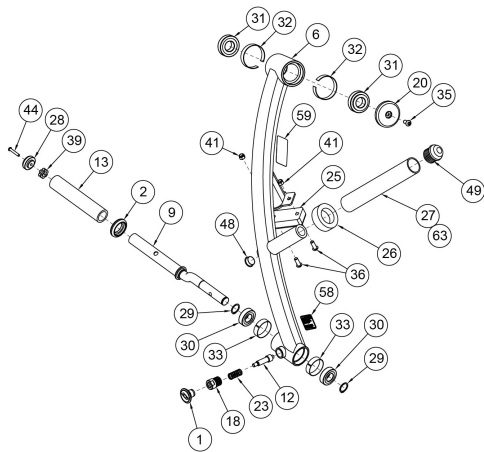

16080 Chest Press
Arm Assembly

RIGHT ARM DETAIL

LEFT ARM DETAIL

1	11040-440	KNOB	
2	12000-369	RING, HANDLE GRIP	
6	16080-201	W/ARM (LH)	
7	16080-204	W/ARM RH	
9	16080-206	W/HANDLE LH	
10	16080-207	W/ HANDLE RH	
12	16080-312	DETENT PIN	
13	16080-341	GRIP, LARGE 8.00 (16080)	
18	16080-374	RETAINER	
20	425A-445	END CAP	
23	4715-346	COMPRESSION SPRING .72 x 1.50 LG	
25	5220-305	2.00 X 4.00 BUMPER	
26	5220-367	SPACER, PLASTIC	
27	5490P005	P/WEIGHT TUBE 12.00	
28	610A-350	END CAP	
29	BR030223	EXTERNAL RETAINING RING, 25 MM	
30	FB030247	BEARING, RADIAL 25MM EXT.RACE	
31	FB030253	BEARING, RADIAL 30 MM EXTENDED RACE	
32	FC030003	TOLERANCE RING	
33	FC030007	TOLERANCE RING 2.047 ID	
35	HC700416	BHSCS .375-16 X .875	
36	HC700417	BHSCS .375-16 X 1.00	
39	HF449064	INSERT 1.12 X .250-20 UNC	
41	HN704901	LOCKNUT, .375-16 NYLON	
44	JC620422	BHSCS .250-20 x 1.50	
48	PN660200	INSERT, PLASTIC 1.00 DIA-11 GA	
49	PP130006	INSERT, PLASTIC END	
58	8500-025-1	DECAL, CAUTION	GERMAN
58	8500-025-2	DECAL, CAUTION	FRENCH
58	8500-025-3	DECAL, CAUTION	SPANISH
58	8500-025-4	DECAL, CAUTION	ENGLISH
58	8500-025-6	DECAL, CAUTION	JAPANESE
58	8500-025-7	DECAL, CAUTION	SWEDISH
58	8500-025-8	DECAL, CAUTION	RUSSIAN
58	8500-025-A	DECAL, CAUTION	DANISH
58	8500-025-D	DECAL, CAUTION	DUTCH
59	5220-337-1	DECAL, WARNING	GERMAN
59	5220-337-2	DECAL, WARNING	FRENCH
59	5220-337-3	DECAL, WARNING	SPANISH
59	5220-337-4	DECAL, WARNING	ENGLISH
59	5220-337-6	DECAL, WARNING	JAPANESE
59	5220-337-7	DECAL, WARNING	SWEDISH
59	5220-337-8	DECAL, WARNING	RUSSIAN
59	5220-337-A	DECAL, WARNING	DANISH
59	5220-337-D	DECAL, WARNING	DUTCH
63	YA000226	LOCTITE #680 .5 MI	