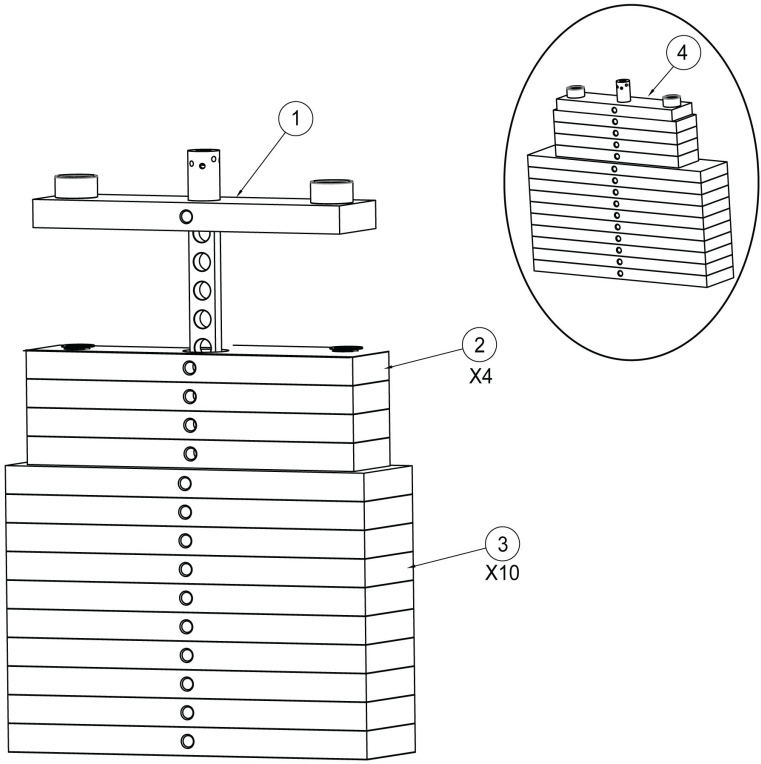

17000-005 Weight Pack Assembly

1	17000-009	TOP WEIGHT LIFTING POST
2	4700-337	WEIGHT PLATE 10 LB
3	4700-338	WEIGHT PLATE 15 LB
4	17000-005	WEIGHT STACK ASSY 200 LBS

17000-009 Lifting Post Assembly Detail

1	13000-364	BEARING, FLANGE .62 ID. x .92 OD. x 1.75 LG
2	4700C070	TOP WEIGHT, 15, 3 x 12
3	BR030206	RING, RETAINING
4	BR030220	RETAINING RING 1.250 INTERNAL
5	HS720004	WASHER, FELT .641 ID X 1.250 OD X .125T