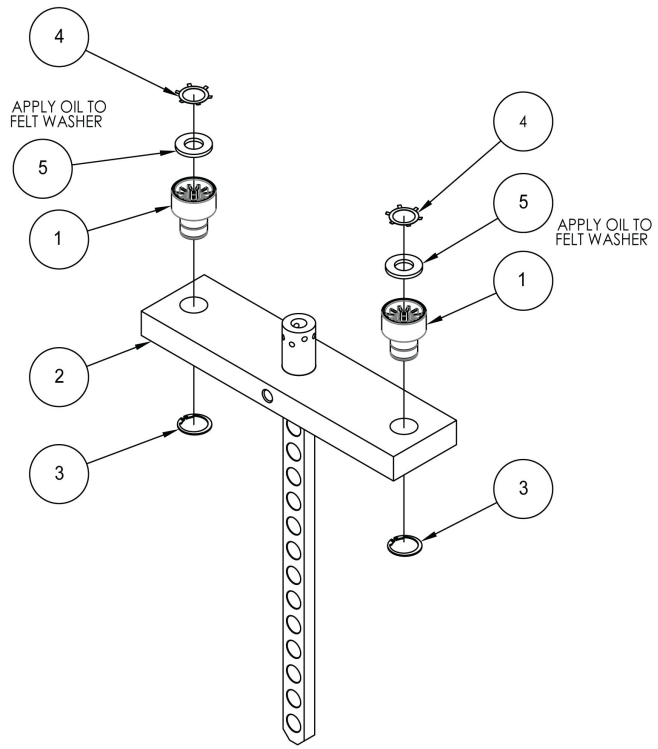

17000-005 Weight Pack Assembly

1	17000-009	TOP WEIGHT LIFTING POST
2	4700-337	WEIGHT PLATE 10 LB
3	4700-338	WEIGHT PLATE 15 LB
4	17000-005	WEIGHT STACK ASSY 200 LBS

17000-009 Lifting Post Assembly Detail

17090 Adjustable Cable

1	08014	PULLEY ASSEMBLY, 4.50 IN.	
2	08229	P/PIN,DETENT	
3	11040-409	MOLDED BUMPER PAD	
4	11040-440	KNOB	
5	12090-322	PAD FOOT	
6	12210-352	PLASTIC INSERT	
7	12220-005	HANDLE ASSEMBLY	
8	16060-311	PLASTIC GUIDE	
9	17000-330	PLATE	
10	17000-331	PLATE	
11	17000-350	DECAL, WT PLATE GRADUATED (10 - 200)	
12	17000-005	WEIGHT STACK ASSY 200 LBS	
13	17090-203	W PULLEY TAB	
14	17090-002	CABLE ASSEMBLY	
15	17090-200	W TOP PULLEY MOUNT	
16	17090-201	W BOTTOM PULLEY MOUNT	
17	17090-202	W ADJUSTING HANDLE	
18	17090-324	DETENT TUBE	
19	17090-331	SPACER TUBE	
20	17090-340	SHROUD	
21	17090-341	MOUNTING PLATE	
22	17090-598	PLACARD, ADJUSTABLE CABLE	
23	3900-447	DECAL CYBEX 1.94 HOR BLACK	
23	3900-448	DECAL CYBEX 1.94 HOR SILVER	
24	4000Y316-1	DECAL, CAUTION	GERMAN
24	4000Y316-2	DECAL, CAUTION	FRENCH
24	4000Y316-3	DECAL, CAUTION	SPANISH
24	4000Y316-4	DECAL, CAUTION	ENGLISH
24	4000Y316-6	DECAL, CAUTION	JAPANESE
24	4000Y316-7	DECAL, CAUTION	SWEDISH
24	4000Y316-8	DECAL, CAUTION	RUSSIAN
24	4000Y316-A	DECAL, CAUTION	DANISH
24	4000Y316-D	DECAL, CAUTION	DUTCH
25	4605-381-1	DECAL, WARNING	GERMAN
25	4605-381-2	DECAL, WARNING	FRENCH
25	4605-381-3	DECAL, WARNING	SPANISH
25	4605-381-4	DECAL, WARNING	ENGLISH
25	4605-381-6	DECAL, WARNING	JAPANESE
25	4605-381-7	DECAL, WARNING	SWEDISH
25	4605-381-8	DECAL, WARNING	RUSSIAN
25	4605-381-A	DECAL, WARNING	DANISH
25	4605-381-D	DECAL, WARNING	DUTCH
26	4800-700	GRIP, 4.75 FOAM	
28	8500-025-1	DECAL, CAUTION	GERMAN
28	8500-025-2	DECAL, CAUTION	FRENCH
28	8500-025-3	DECAL, CAUTION	SPANISH
28	8500-025-4	DECAL, CAUTION	ENGLISH
28	8500-025-6	DECAL, CAUTION	JAPANESE
28	8500-025-7	DECAL, CAUTION	SWEDISH