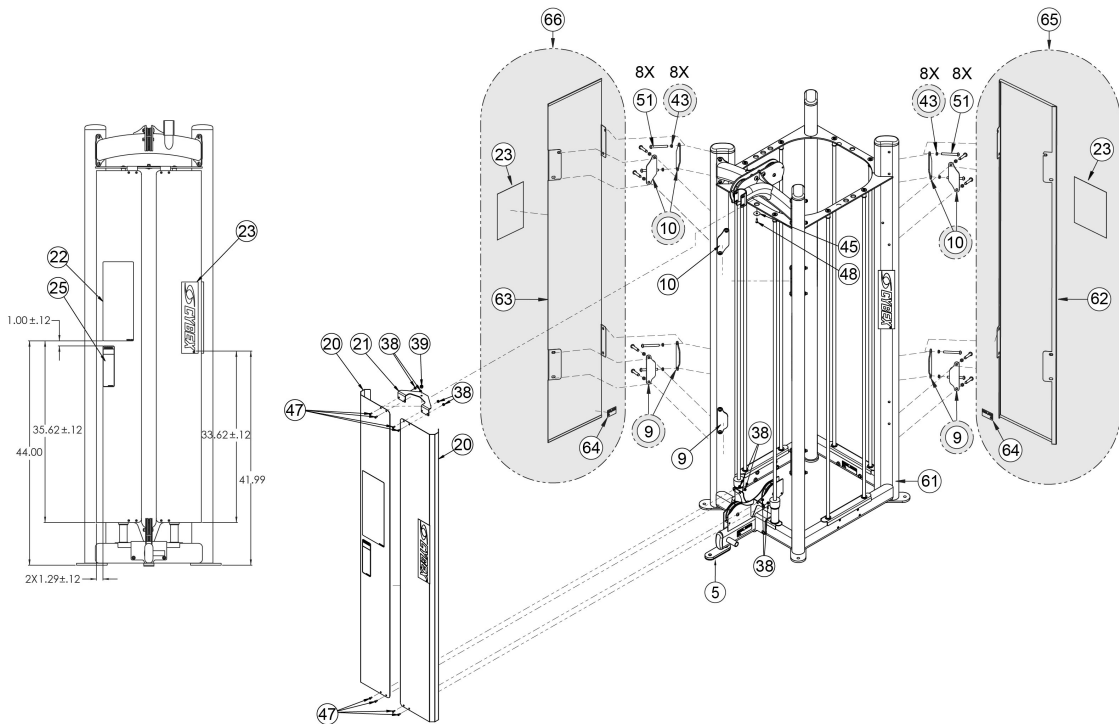

17090 Adjustable Cable Panel Assembly

5	12090-322	PAD FOOT	
9	17000-330	PLATE	
10	17000-331	PLATE	
20	17090-340	SHROUD	
21	17090-341	MOUNTING PLATE	
22	17090-598	PLACARD, ADJUSTABLE CABLE	
23	3900-447	DECAL CYBEX 1.94 HOR BLACK	
23	3900-448	DECAL CYBEX 1.94 HOR SILVER	
25	4605-381-1	DECAL, WARNING	GERMAN
25	4605-381-2	DECAL, WARNING	FRENCH
25	4605-381-3	DECAL, WARNING	SPANISH
25	4605-381-4	DECAL, WARNING	ENGLISH
25	4605-381-6	DECAL, WARNING	JAPANESE
25	4605-381-7	DECAL, WARNING	SWEDISH
25	4605-381-8	DECAL, WARNING	RUSSIAN
25	4605-381-A	DECAL, WARNING	DANISH
25	4605-381-D	DECAL, WARNING	DUTCH
38	HN575100	LOCKNUT .190-No 10-24	
39	HN625200	LOCKNUT .250-20 NYLON HVY	
43	HN704902	LOCKNUT, .375-16 NYLON	
45	HS307700	WASHER, FLAT .281 1.250 .048 T	
47	HX570412	BHSCS, 10-24 X .50, SS	
48	JC620415	BHSCS .250-20 X .75	
51	JC700436	BHSCS .375-16 X 3.25	
61	17000-200	W FRAME	
62	17007-301	GUARD	
63	17008-300	GUARD	
64	CM000202	DECAL, PATENT PENDING	
65	17007-001	BLANK STATION NARROW ASSEMBLY	
66	17008-001	BLANK STATION WIDE ASSEMBLY