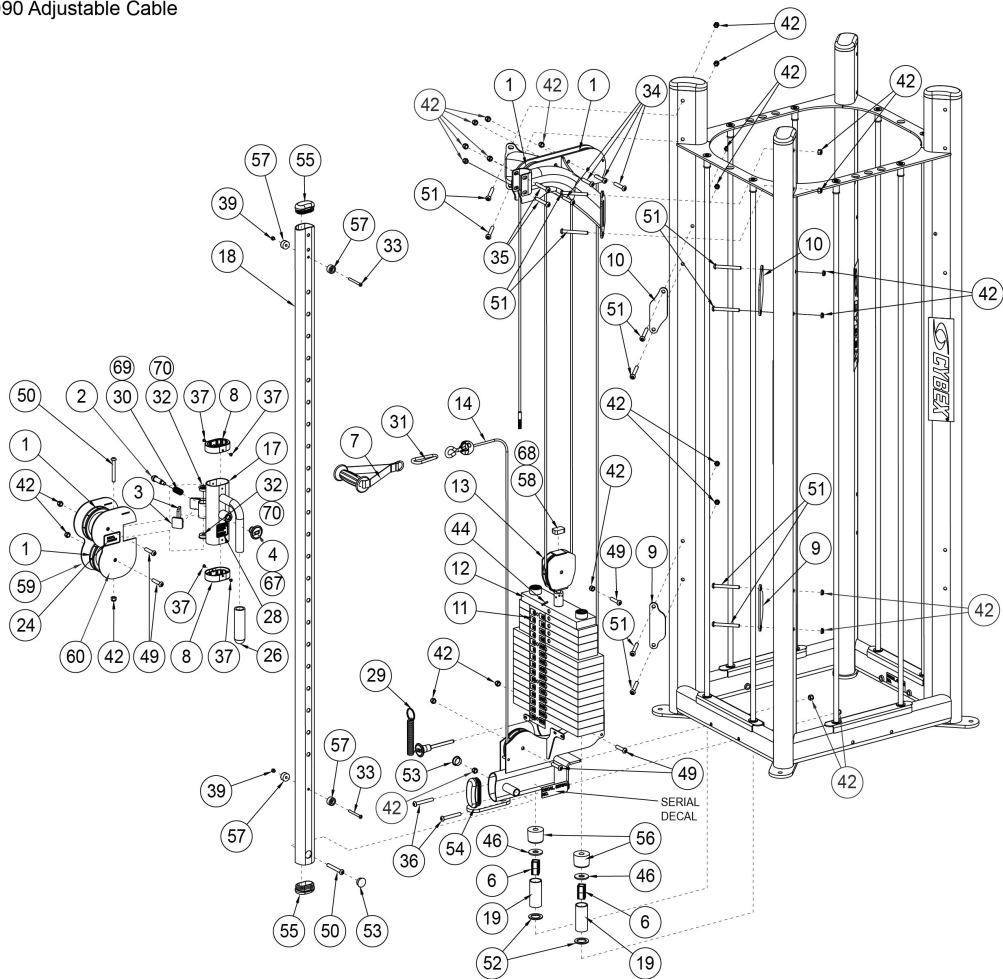

17090 Adjustable Cable

1	08014	PULLEY ASSEMBLY, 4.50 IN.	
2	08229	P/PIN,DETENT	
3	11040-409	MOLDED BUMPER PAD	
4	11040-440	KNOB	
5	12090-322	PAD FOOT	
6	12210-352	PLASTIC INSERT	
7	12220-005	HANDLE ASSEMBLY	
8	16060-311	PLASTIC GUIDE	
9	17000-330	PLATE	
10	17000-331	PLATE	
11	17000-350	DECAL, WT PLATE GRADUATED (10 - 200)	
12	17000-005	WEIGHT STACK ASSY 200 LBS	
13	17090-203	W PULLEY TAB	
14	17090-002	CABLE ASSEMBLY	
15	17090-200	W TOP PULLEY MOUNT	
16	17090-201	W BOTTOM PULLEY MOUNT	
17	17090-202	W ADJUSTING HANDLE	
18	17090-324	DETENT TUBE	
19	17090-331	SPACER TUBE	
20	17090-340	SHROUD	
21	17090-341	MOUNTING PLATE	
22	17090-598	PLACARD, ADJUSTABLE CABLE	
23	3900-447	DECAL CYBEX 1.94 HOR BLACK	
23	3900-448	DECAL CYBEX 1.94 HOR SILVER	
24	4000Y316-1	DECAL, CAUTION	GERMAN
24	4000Y316-2	DECAL, CAUTION	FRENCH
24	4000Y316-3	DECAL, CAUTION	SPANISH
24	4000Y316-4	DECAL, CAUTION	ENGLISH
24	4000Y316-6	DECAL, CAUTION	JAPANESE
24	4000Y316-7	DECAL, CAUTION	SWEDISH
24	4000Y316-8	DECAL, CAUTION	RUSSIAN
24	4000Y316-A	DECAL, CAUTION	DANISH
24	4000Y316-D	DECAL, CAUTION	DUTCH
25	4605-381-1	DECAL, WARNING	GERMAN
25	4605-381-2	DECAL, WARNING	FRENCH
25	4605-381-3	DECAL, WARNING	SPANISH
25	4605-381-4	DECAL, WARNING	ENGLISH
25	4605-381-6	DECAL, WARNING	JAPANESE
25	4605-381-7	DECAL, WARNING	SWEDISH
25	4605-381-8	DECAL, WARNING	RUSSIAN
25	4605-381-A	DECAL, WARNING	DANISH
25	4605-381-D	DECAL, WARNING	DUTCH
26	4800-700	GRIP, 4.75 FOAM	
28	8500-025-1	DECAL, CAUTION	GERMAN
28	8500-025-2	DECAL, CAUTION	FRENCH
28	8500-025-3	DECAL, CAUTION	SPANISH
28	8500-025-4	DECAL, CAUTION	ENGLISH
28	8500-025-6	DECAL, CAUTION	JAPANESE
28	8500-025-7	DECAL, CAUTION	SWEDISH