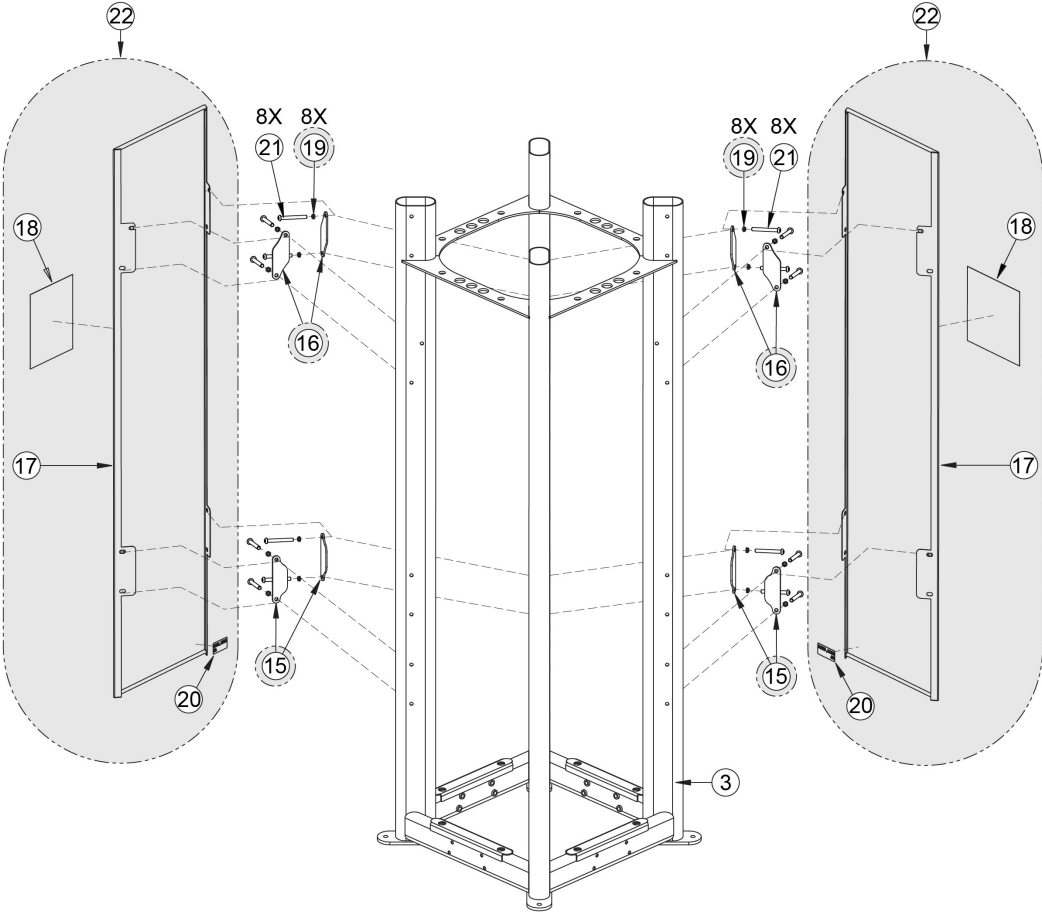

17001 Quad Tower

1	11040-790	DECAL, MADE IN U.S.A.		
2	12210-347	GUIDE ROD CAP		
3	12210-348	GUIDE ROD CAP		
4	17000-320	FOOT PAD		
5	17001-200	W FRAME		
6	17030-325	GUIDE ROD		
7	3900-448	DECAL CYBEX 1.94 HOR SILVER		
7	3900-447	DECAL CYBEX 1.94 HOR BLACK		
9	BS070208	COMPRESSION SPRING		
10	HN704003	LOCKNUT, .375-16 NYLON PATCH		HARDWARE BAG
13	JC700436	BHSCS .375-16 X 3.25		HARDWARE BAG
14	PP130008	INSERT, DOMED PLASTIC		
23	DE000001-1	DECAL, WARNING	GERMAN	
23	DE000001-2	DECAL, WARNING	FRENCH	
23	DE000001-3	DECAL, WARNING	SPANISH	
23	DE000001-4	DECAL, WARNING	ENGLISH	
23	DE000001-6	DECAL, WARNING	JAPANESE	
23	DE000001-7	DECAL, WARNING	SWEDISH	
23	DE000001-8	DECAL, WARNING	RUSSIAN	
23	DE000001-A	DECAL, WARNING	DANISH	
23	DE000001-D	DECAL, WARNING	DUTCH	
24	DE000005-1	DECAL, CAUTION	GERMAN	
24	DE000005-2	DECAL, CAUTION	FRENCH	
24	DE000005-3	DECAL, CAUTION	SPANISH	
24	DE000005-4	DECAL, CAUTION	ENGLISH	
24	DE000005-6	DECAL, CAUTION	JAPANESE	
24	DE000005-7	DECAL, CAUTION	SWEDISH	
24	DE000005-8	DECAL, CAUTION	RUSSIAN	
24	DE000005-A	DECAL, CAUTION	DANISH	
24	DE000005-D	DECAL, CAUTION	DUTCH	

17001 Quad Tower Panel Assembly

5	17001-200	W FRAME
15	17000-330	PLATE
16	17000-331	PLATE
17	17007-301	GUARD
18	3900-441	DECAL CYBEX, BLACK
18	3900-442	DECAL CYBEX, SILVER
19	HN704902	LOCKNUT, .375-16 NYLON
20	CM000202	DECAL, PATENT PENDING
21	JC700436	BHSCS .375-16 X 3.25
22	17007-001	BLANK STATION NARROW ASSEMBLY