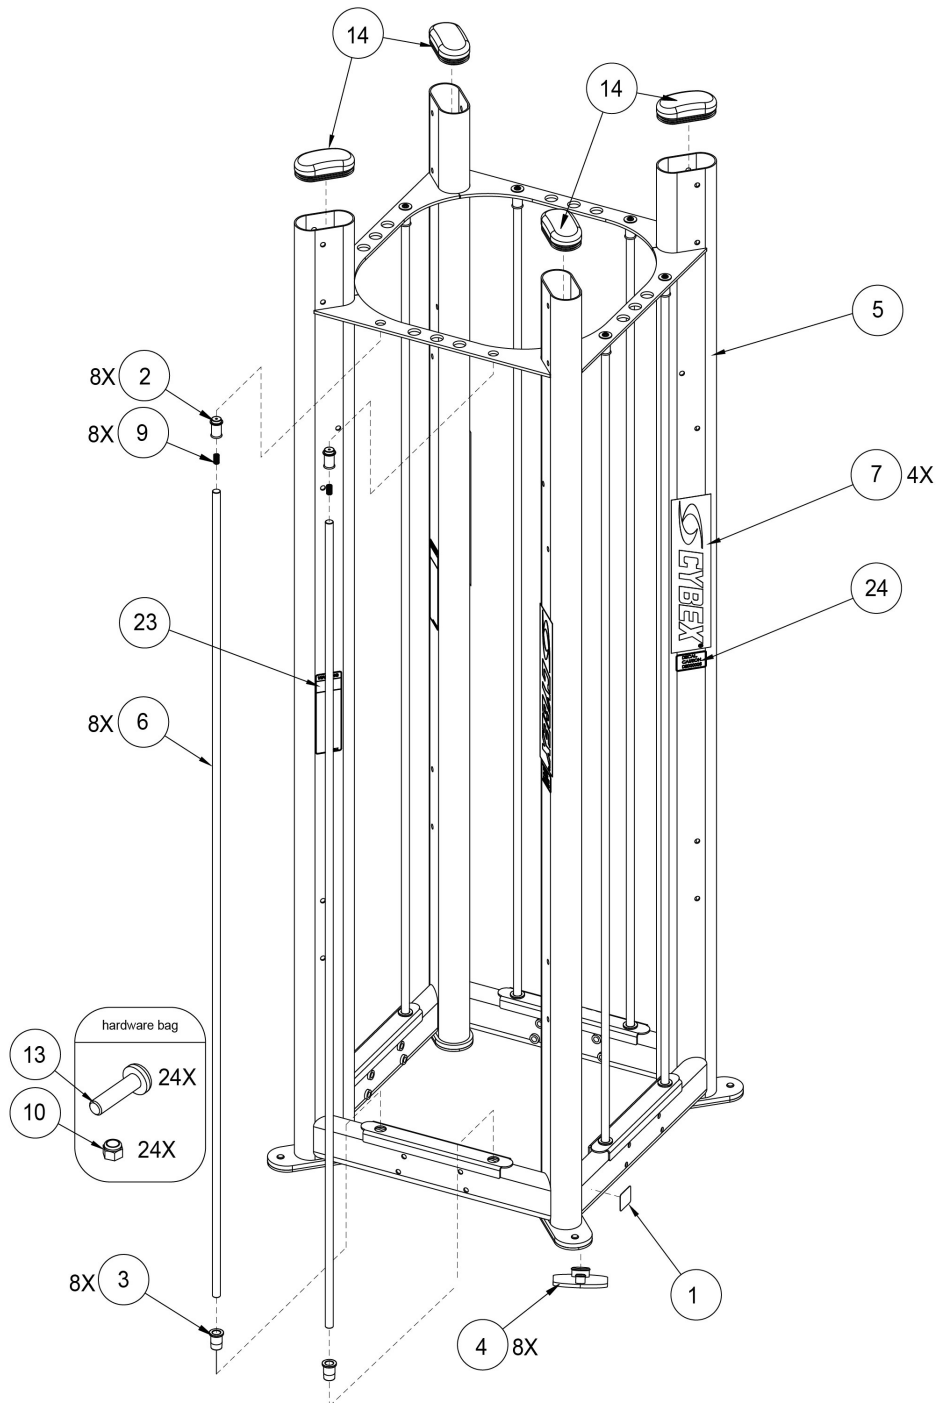

17001 Quad Tower

1	11040-790	DECAL, MADE IN U.S.A.		
2	12210-347	GUIDE ROD CAP		
3	12210-348	GUIDE ROD CAP		
4	17000-320	FOOT PAD		
5	17001-200	W FRAME		
6	17030-325	GUIDE ROD		
7	3900-448	DECAL CYBEX 1.94 HOR SILVER		
7	3900-447	DECAL CYBEX 1.94 HOR BLACK		
9	BS070208	COMPRESSION SPRING		
10	HN704003	LOCKNUT, .375-16 NYLON PATCH		HARDWARE BAG
13	JC700436	BHSCS .375-16 X 3.25		HARDWARE BAG
14	PP130008	INSERT, DOMED PLASTIC		
23	DE000001-1	DECAL, WARNING	GERMAN	
23	DE000001-2	DECAL, WARNING	FRENCH	
23	DE000001-3	DECAL, WARNING	SPANISH	
23	DE000001-4	DECAL, WARNING	ENGLISH	
23	DE000001-6	DECAL, WARNING	JAPANESE	
23	DE000001-7	DECAL, WARNING	SWEDISH	
23	DE000001-8	DECAL, WARNING	RUSSIAN	
23	DE000001-A	DECAL, WARNING	DANISH	
23	DE000001-D	DECAL, WARNING	DUTCH	
24	DE000005-1	DECAL, CAUTION	GERMAN	
24	DE000005-2	DECAL, CAUTION	FRENCH	
24	DE000005-3	DECAL, CAUTION	SPANISH	
24	DE000005-4	DECAL, CAUTION	ENGLISH	
24	DE000005-6	DECAL, CAUTION	JAPANESE	
24	DE000005-7	DECAL, CAUTION	SWEDISH	
24	DE000005-8	DECAL, CAUTION	RUSSIAN	
24	DE000005-A	DECAL, CAUTION	DANISH	
24	DE000005-D	DECAL, CAUTION	DUTCH	

17001 Quad Tower Panel Assembly

5	17001-200	W FRAME
15	17000-330	PLATE
16	17000-331	PLATE
17	17007-301	GUARD
18	3900-441	DECAL CYBEX, BLACK
18	3900-442	DECAL CYBEX, SILVER
19	HN704902	LOCKNUT, .375-16 NYLON
20	CM000202	DECAL, PATENT PENDING
21	JC700436	BHSCS .375-16 X 3.25
22	17007-001	BLANK STATION NARROW ASSEMBLY